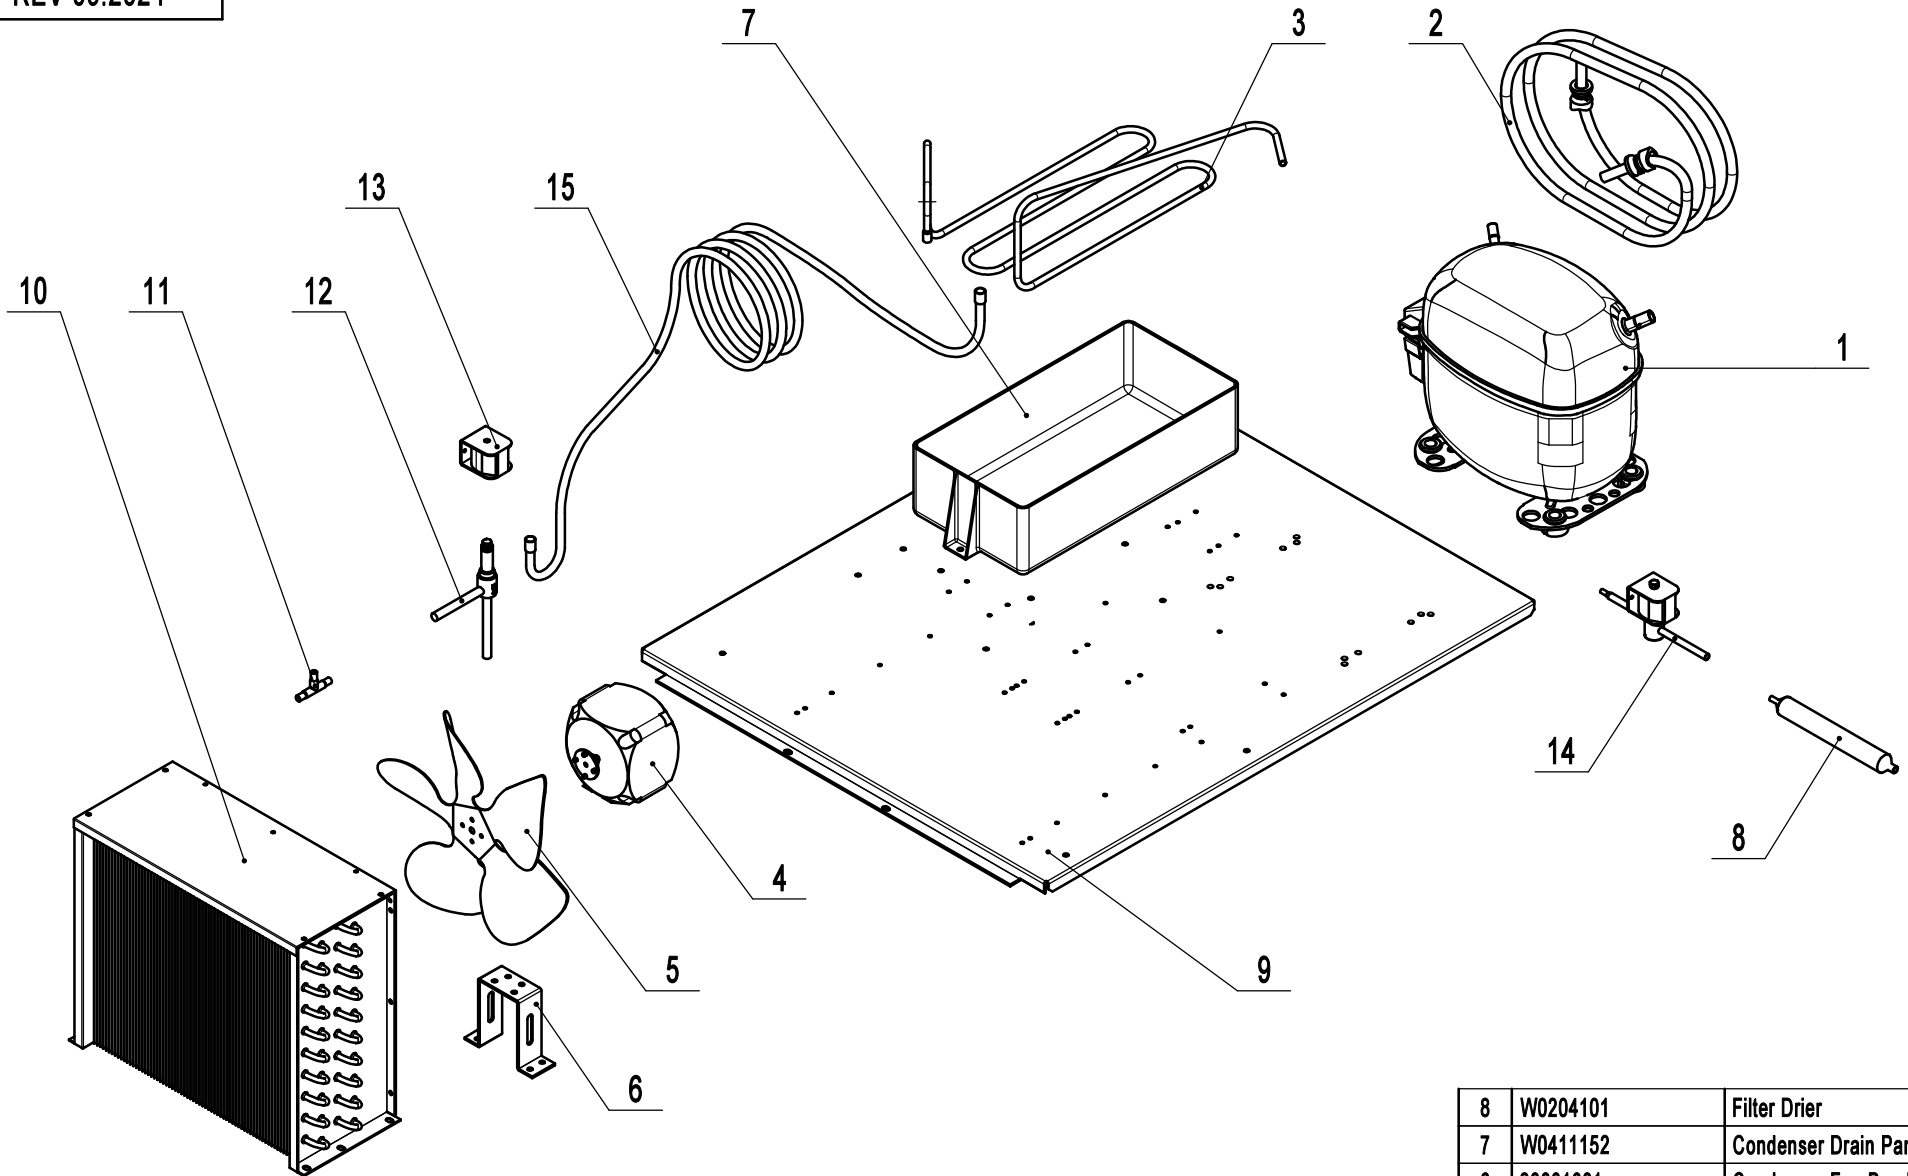

8502-SA

REV 09.2024

3	W0402197	Shelf, 16 1/2 x 24 5/8	6
2	66490313	Shelf Clip	24
1	80037410	Shelf Pilaster	8
No.	Part #	Part Name	Qty

8502GR-CCA

REV 09.2024

15	W0210636	Defrost Tube A	1
14	W0205031	Solenoid Valve(Normally Open)	1
13	W0205025	Solenoid Valve Coil	2
12	W0205026	Solenoid Valve(Normally Close)	1
11	W0208017	Tee Copper Joint	1
10	W0203071	Condenser	1
9	85030501	Condensing Unit Board	1