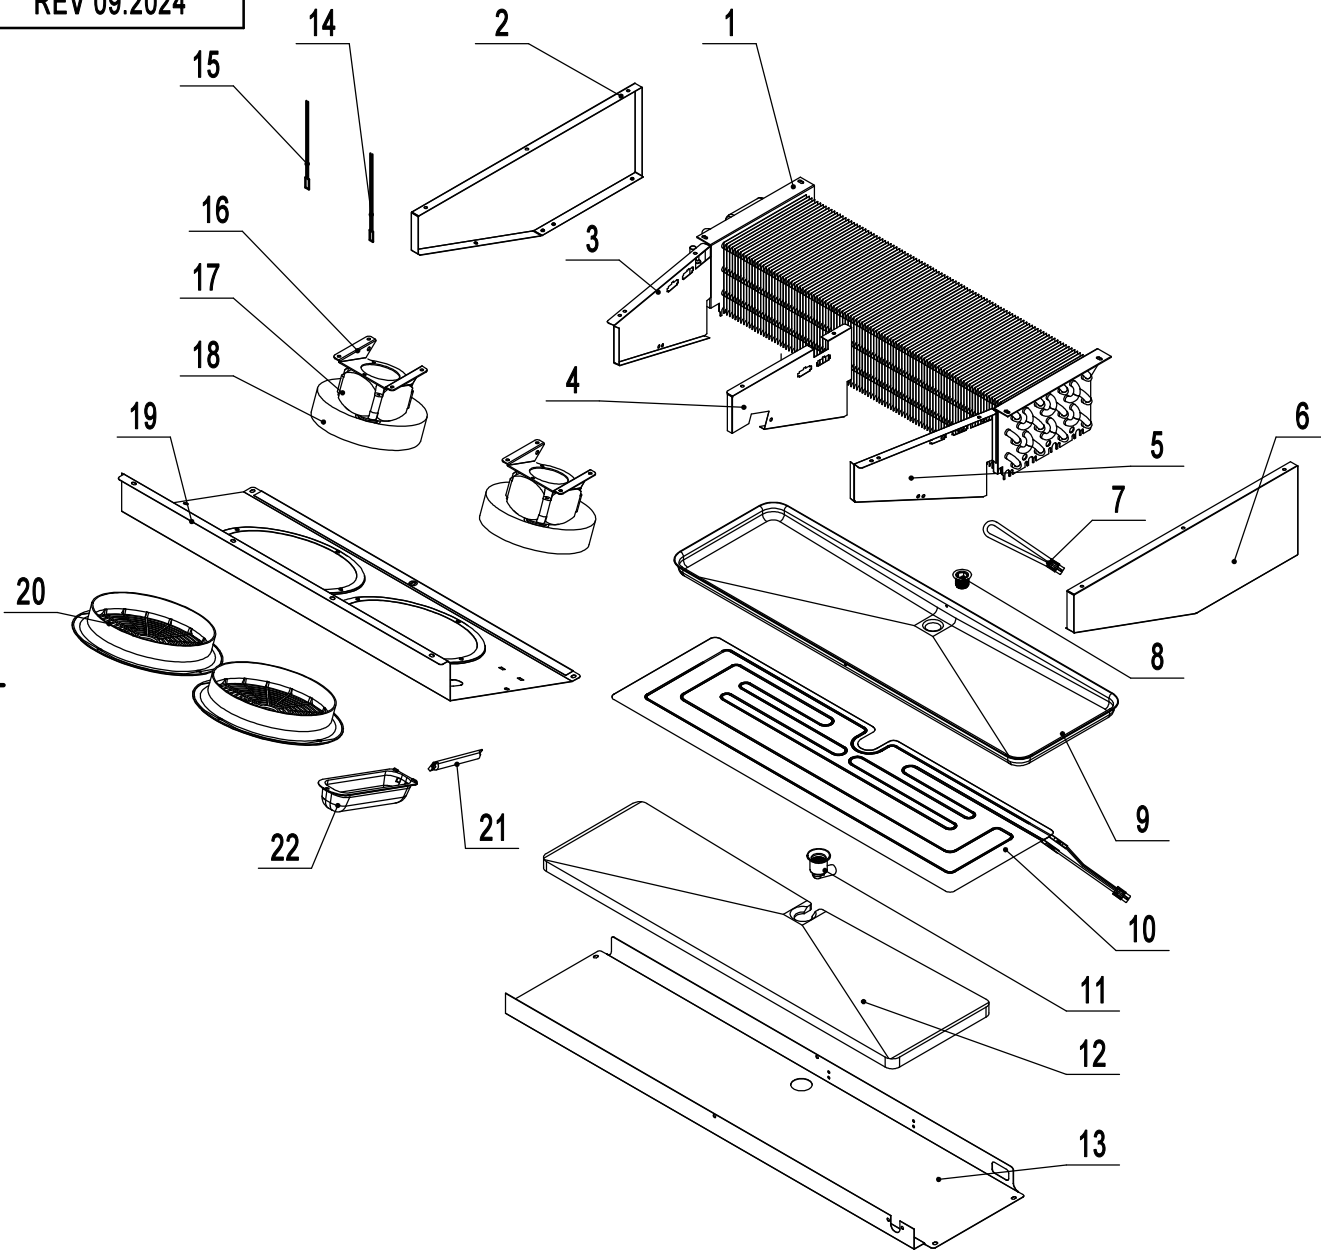

8502GR-EA

REV 09.2024

22	W0409863	Light Cover	1
21	W0304086	LED Light	1
20	W0409080	Evap Fan Shroud	2
19	85021203	Evap Front Cover	1
18	W0301059	Evap Fan Blade	2
17	W0301904	Evap Fan Motor	2
16	80021501	Evap Fan Bracket	2
15	W0302317	Evap Temp Blue Probe	1
14	W0302316	Room Temp White Probe	1
13	85021201	Drain Pan Cover	1
12	W0803014	Drain Pan Foam	1
11	W0409858	Evap Drain Pan Connector Elbow	1
10	W0310112	Evap Drain Pan Heater	1
9	85022001	Evap Drain Pan	1
8	W0409859	Evap Drain Pan Screw Connector	1
7	W0310068	Drain Hose Heater	1
6	80021207	Evap Right Baffle	1
5	80021204	Right Evap Air Baffle	1
4	80021205	Middle Evap Air Baffle	1
3	80021203	Left Evap Air Baffle	1
2	80021206	Left Evap Baffle	1
1	W0202158	Evaporator	1
No.	Part #	Part Name	Qty