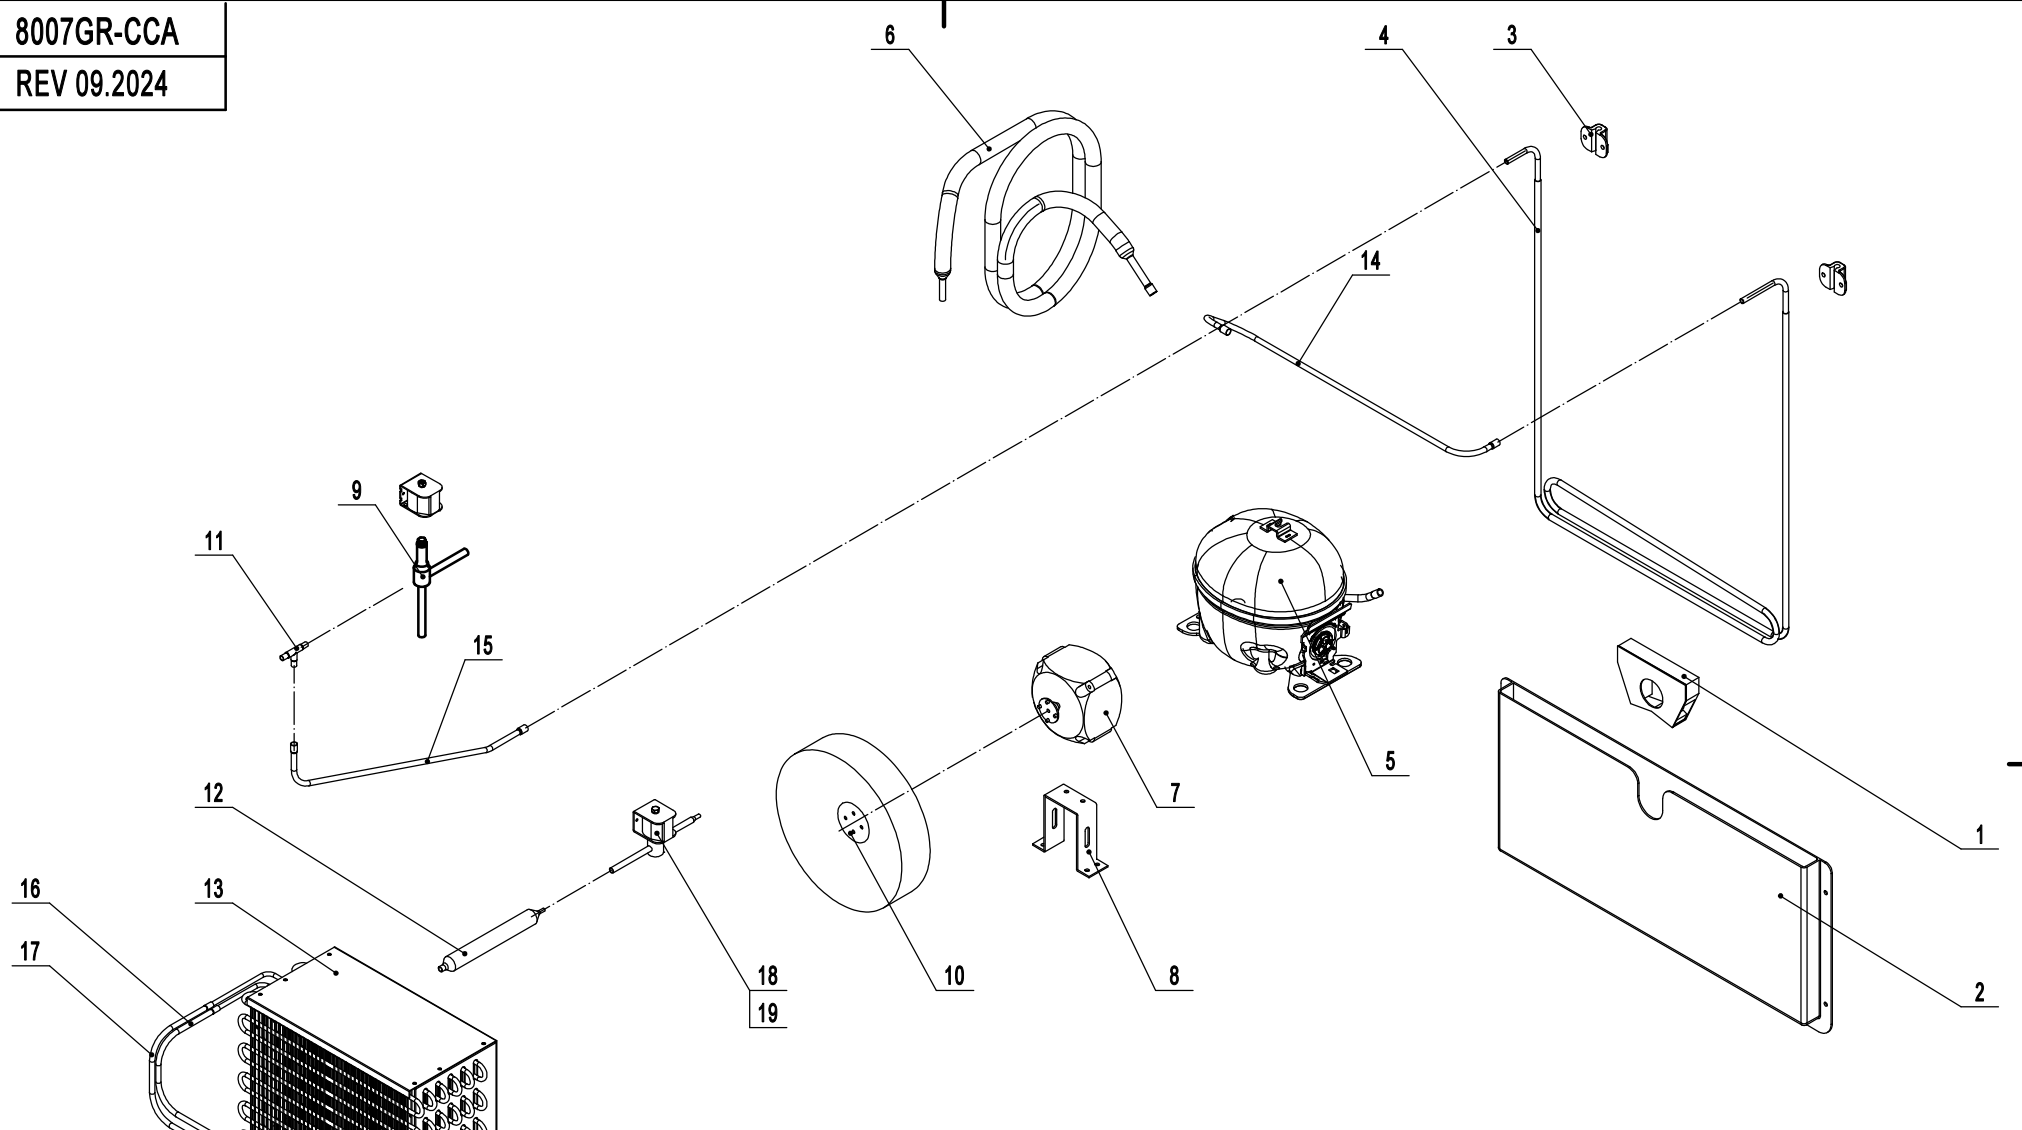

8007GR-CCA

REV 09.2024

A

B

C

D

1 2 3 4 5 6

19	W0205031	Solenoid Valve(Normally Open)	1
18	W0205025	Solenoid Valve Coil	2
17	W0210607	Cond To Heating Tube	1
16	W0210606	Heating Tube From Cond	1
15	W0210282	Discharge Tube To Tee	1
14	W0210452	Discharge Tube From Comp	1
13	W0203073	Condenser	1
12	W0204101	Filter Drier	1
11	W0208017	Tee Copper Joint	1
10	W0301061	Condenser Fan Blade	1