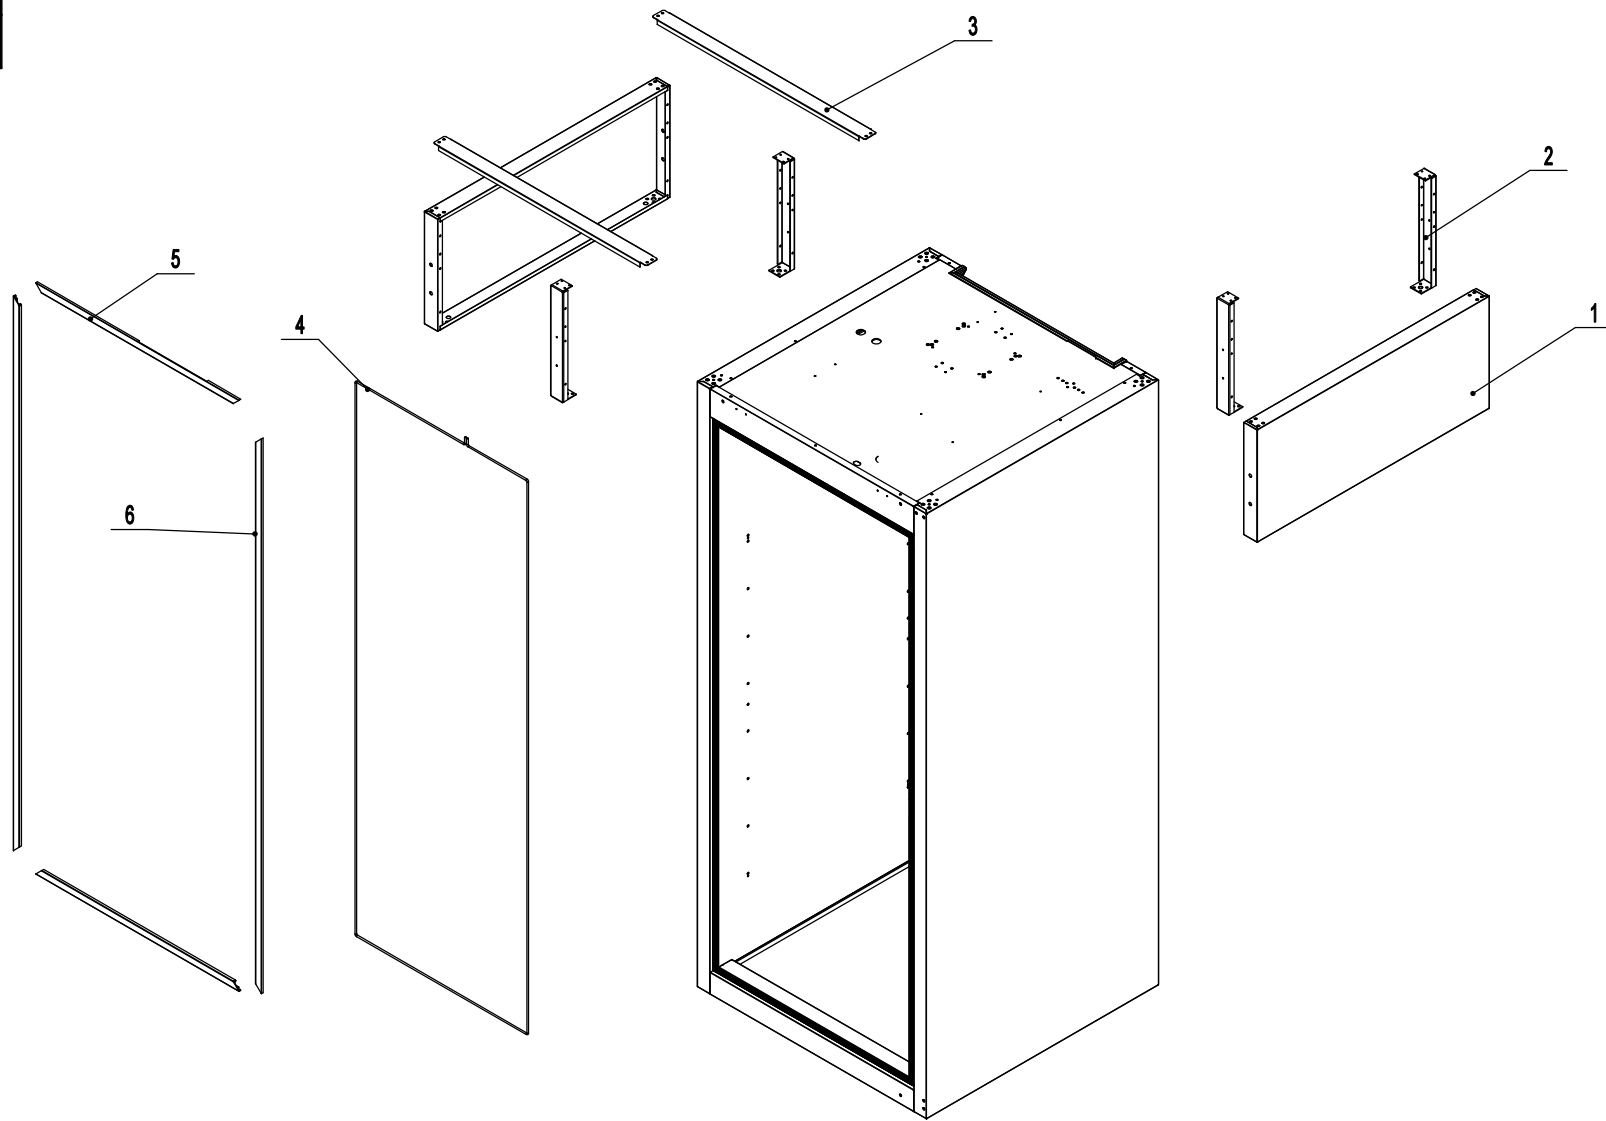

8007GR-CA

REV 09.2024

6	W04102045	Left&Right Frame Cover	2
5	W04102044	Top&Bottom Frame Cover	2
4	W0210261	Cabinet Heating Copper Tube	1
3	80011811	Top Long Reatiner Rack	2
2	80011810	Side Panel Frame	4
1	80010935	Top Side Panel	2
No.	Part #	Part Name	Qty