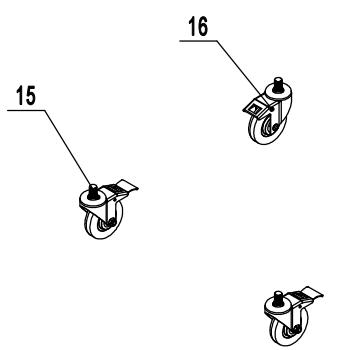

MBF8007GR

REV 09.2024

A

B

C

D

17	8007-MA	Mullion Assembly	1
16	B0604413	4" M14 Stem Caster W/ Brake	2
15	B0604421	4" M14 Stem Caster W/O Brake	2
14	W0402616-2	Right Top Back Barrier	1
13	W0409081	Drain Pipe Cover	1
12	W0402616-1	Left(with wire hole) Top Back Barrier	1
11	W0402664	Top Barrier	1
10	W0399115	Power Supply/Transformer	1
9	80011041	Air Deflector Bracket	1

1

2

3

4

5

6

8007-MDA  
REV 09.2024

14	80070202	Bottom Door	1
13	W0409844	Middle Door Shaft Sleeve	2
12	W0604035	Bottom Middle Hinge	1
11	W0604037	Bottom Right Hinge	1
10	B0507015	M6x8 SS Screw	1
9	W0604038	Stopper Hinge	1
8	W0604928	Door Spring Bar	2
7	W0404516	Door Gasket	2
6	W0409843	Bottom Hinge Sleeve	1
5	W0604030	Door Stopper(Right)	1
4	80070201	Upper Door	1
3	W0409842	Top Hinge Sleeve	1
2	B0502207	M5x12 SS Screw	9
1	W0604033	Top Right Hinge	1
No.	Part #	Part Name	Qty