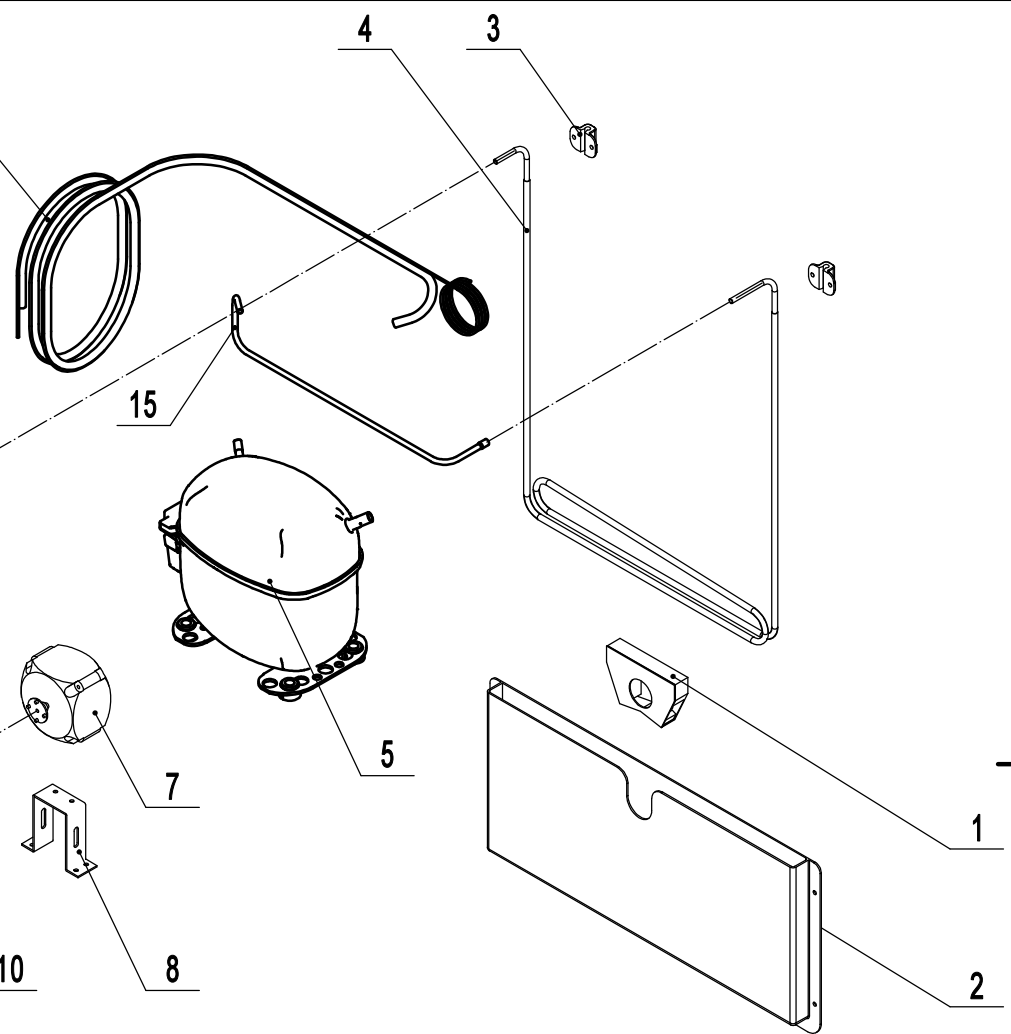

8002GR-CCA

REV 09.2024

A

B

C

D

1 2 3 4 5 6

20	W0205031	Solenoid Valve(Normally Open)	1
19	W0205025	Solenoid Valve Coil	2
18	W0210456	Cond To Heating Tube	1
17	W0210454	Heating Tube To Cond	1
16	W0210282	Discharge Tube To Tee	1
15	W0210939	Discharge Tube From Comp	1
14	W0499224	Condenser Dust Cover	1
13	W0203070	Condenser	1
12	W0204101	Filter Drier	1
11	W0208017	Tee Copper Joint	1