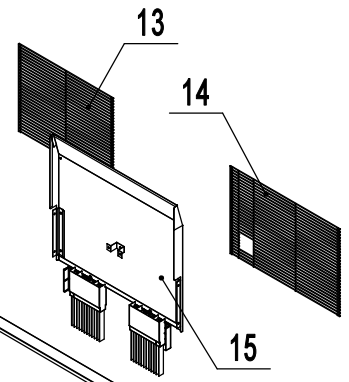

MBF8002GR

REV 09.2024

A

B

C

D

18	W0399148	LED Control Board	1
17	B0604413	4" M14 Stem Caster W/ Brake	2
16	B0604421	4" M14 Stem Caster W/O Brake	2
15	8001GR-WEA	Water Evaporation Assembly	1
14	W0402618-1	Left(with wire hole) Top Back Barrier	1
13	W0402618-2	Right(with wire hole) Top Back Barrier	1
12	W0402669	Top Barrier	1
11	W0399115	Power Supply/Transformer	1
10	W0409081	Drain Pipe Cover	1
9	80011041	Air Deflector Bracket	2
8	80021040	Air Deflector	2