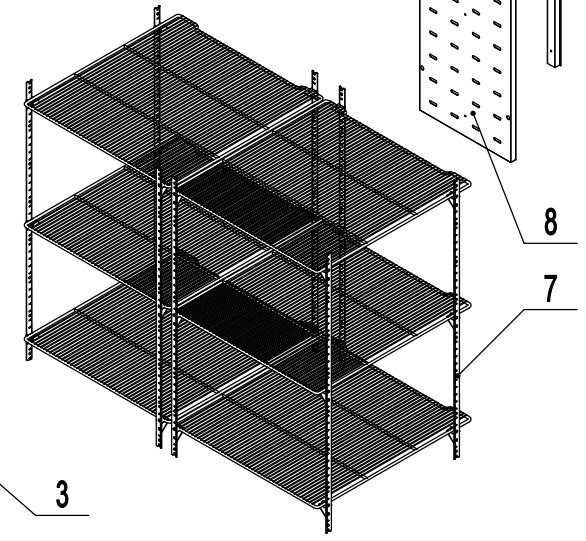

MBF8002GR

REV 09.2024

A

B

C

D

18	W0399148	LED Control Board	1
17	B0604413	4" M14 Stem Caster W/ Brake	2
16	B0604421	4" M14 Stem Caster W/O Brake	2
15	8001GR-WEA	Water Evaporation Assembly	1
14	W0402618-1	Left(with wire hole) Top Back Barrier	1
13	W0402618-2	Right(with wire hole) Top Back Barrier	1
12	W0402669	Top Barrier	1
11	W0399115	Power Supply/Transformer	1
10	W0409081	Drain Pipe Cover	1
9	80011041	Air Deflector Bracket	2
8	80021040	Air Deflector	2

No.	Part #	Part Name	Qty
7	8002GR-SA	Shelf Assembly	1
6	8002GR-CA	Cabinet Assembly	1
5	8002GR-CCA	Comp&Cond Assembly	1
4	8002GR-EA	Evaporator Assembly	1
3	8002GR-MA	Mullion Assembly	1
2	8002-MDA	Soilid Door Assembly	1
1	8002GR-MTPA	Top Panel Assembly	1