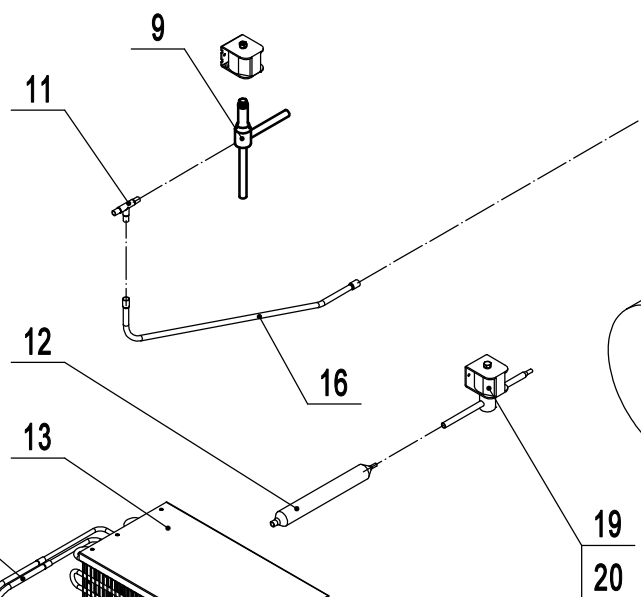

8002GR-CCA

REV 09.2024

A

B

C

D

1 2 3 4 5 6

20	W0205031	Solenoid Valve(Normally Open)	1
19	W0205025	Solenoid Valve Coil	2
18	W0210456	Cond To Heating Tube	1
17	W0210454	Heating Tube To Cond	1
16	W0210282	Discharge Tube To Tee	1
15	W0210939	Discharge Tube From Comp	1
14	W0499224	Condenser Dust Cover	1
13	W0203070	Condenser	1
12	W0204101	Filter Drier	1
11	W0208017	Tee Copper Joint	1