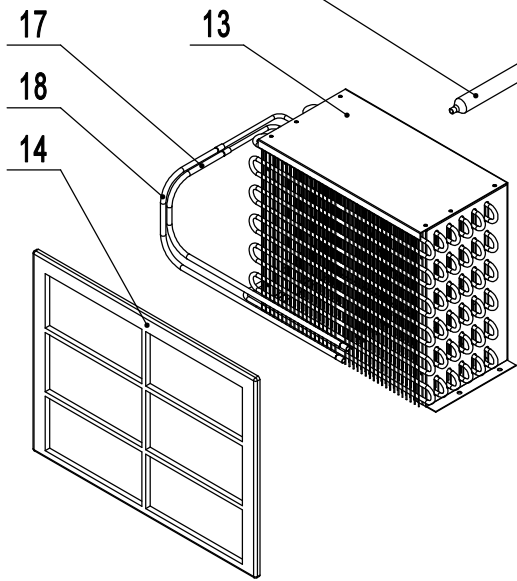

8002GR-CCA

REV 09.2024

A

B

C

D

1 2 3 4 5 6

20	W0205031	Solenoid Valve(Normally Open)	1
19	W0205025	Solenoid Valve Coil	2
18	W0210456	Cond To Heating Tube	1
17	W0210454	Heating Tube To Cond	1
16	W0210282	Discharge Tube To Tee	1
15	W0210939	Discharge Tube From Comp	1
14	W0499224	Condenser Dust Cover	1
13	W0203070	Condenser	1
12	W0204101	Filter Drier	1
11	W0208017	Tee Copper Joint	1