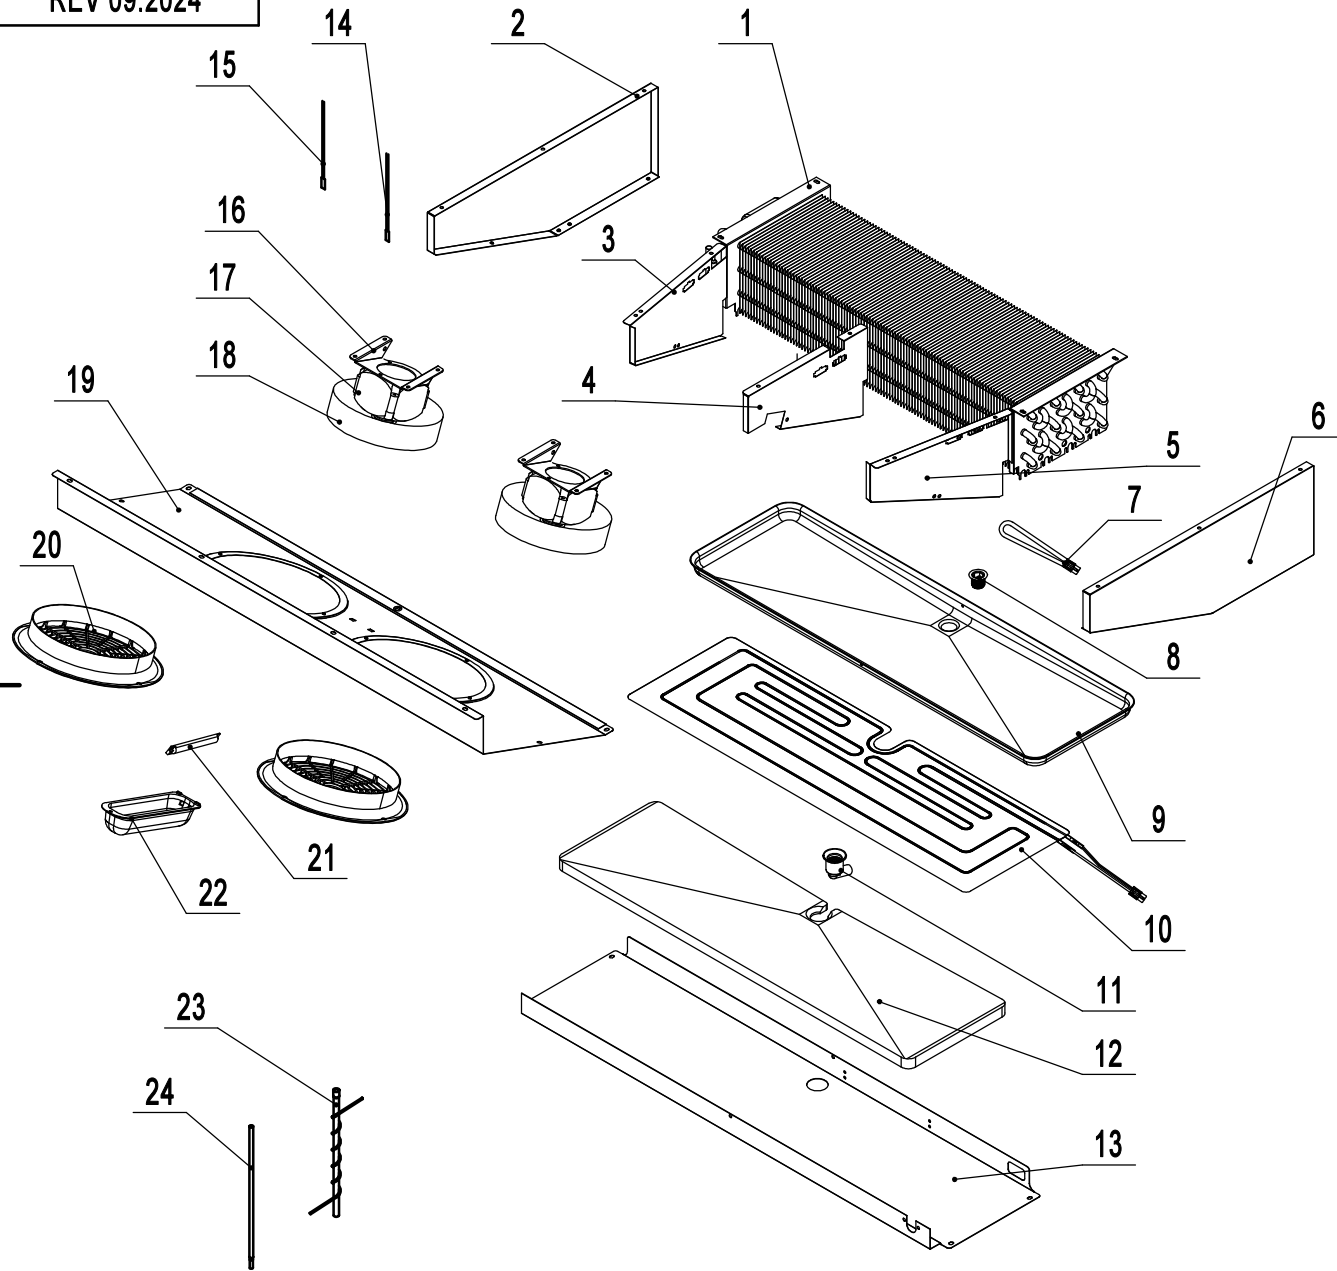

8002GR-EA

REV 09.2024

24	W0210707	Defrost Tube B	1
23	W0210113	Suction Tube B	1
22	W0409863	Light Cover	1
21	W0304086	LED Light	1
20	W0409080	Evap Fan Shroud	2
19	8114120201	Evap Front Cover	1
18	W0301059	Evap Fan Blade	1
17	W0301904	Evap Fan Motor	1
16	80021501	Evap Fan Bracket	2
15	W0302317	Evap Temp Blue Probe	1
14	W0302316	Room Temp White Probe	1
13	8114120101	Drain Pan Cover	1
12	W0803012	Drain Pan Foam	1
11	W0409858	Evap Drain Pan Connector Elbow	1
10	W0310078	Evap Drain Pan Heater	1
9	80022003	Evap Drain Pan	1
8	W0409859	Evap Drain Pan Screw Connector	1
7	W0310068	Drain Hose Heater	1
6	80021207	Evap Right Baffle	1
5	80021204	Right Evap Air Baffle	1
4	80021205	Middle Evap Air Baffle	1
3	80021203	Left Evap Air Baffle	1
2	80021206	Left Evap Baffle	1
1	W0202135	Evaporator	1
No.	Part #	Part Name	Qty