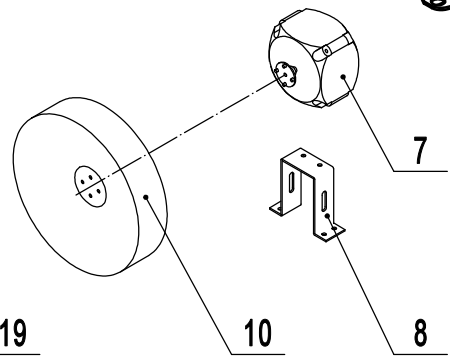

8002GR-CCA

REV 09.2024

A

B

C

D

1 2 3 4 5 6

20	W0205031	Solenoid Valve(Normally Open)	1
19	W0205025	Solenoid Valve Coil	2
18	W0210456	Cond To Heating Tube	1
17	W0210454	Heating Tube To Cond	1
16	W0210282	Discharge Tube To Tee	1
15	W0210939	Discharge Tube From Comp	1
14	W0499224	Condenser Dust Cover	1
13	W0203070	Condenser	1
12	W0204101	Filter Drier	1
11	W0208017	Tee Copper Joint	1

10	W0301061	Condenser Fan Blade	1
9	W0205026	Solenoid Valve(Normally Close)	1
8	80061601	Condenser Fan Bracket	1
7	W0301918	Condenser Fan Motor	1
6	W0210940	Suction Tube A	1
5	W0201835	Compressor	1
4	W0210413	Discharge Tube	1
3	W0413062	Discharge Tube Retainer Pad	2
2	W0409071	Condenser Drain Pan	1
1	W0409078	Air Pressure Relief Valve	1
No.	Part #	Part Name	Qty

1 2 3 4 5 6