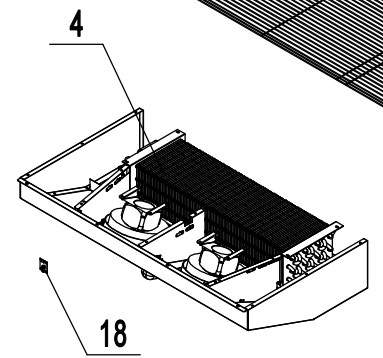

MBF8002GR

REV 09.2024

A

B

C

D

18	W0399148	LED Control Board	1
17	B0604413	4" M14 Stem Caster W/ Brake	2
16	B0604421	4" M14 Stem Caster W/O Brake	2
15	8001GR-WEA	Water Evaporation Assembly	1
14	W0402618-1	Left(with wire hole) Top Back Barrier	1
13	W0402618-2	Right(with wire hole) Top Back Barrier	1
12	W0402669	Top Barrier	1
11	W0399115	Power Supply/Transformer	1
10	W0409081	Drain Pipe Cover	1
9	80011041	Air Deflector Bracket	2
8	80021040	Air Deflector	2