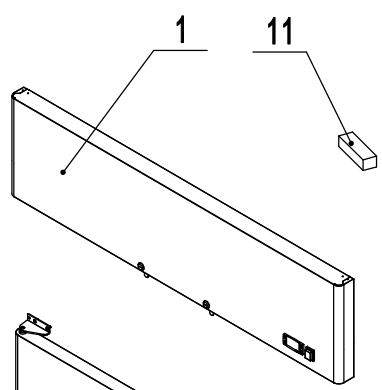

MBF8002GR

REV 09.2024

A

B

C

D

18	W0399148	LED Control Board	1
17	B0604413	4" M14 Stem Caster W/ Brake	2
16	B0604421	4" M14 Stem Caster W/O Brake	2
15	8001GR-WEA	Water Evaporation Assembly	1
14	W0402618-1	Left(with wire hole) Top Back Barrier	1
13	W0402618-2	Right(with wire hole) Top Back Barrier	1
12	W0402669	Top Barrier	1
11	W0399115	Power Supply/Transformer	1
10	W0409081	Drain Pipe Cover	1
9	80011041	Air Deflector Bracket	2
8	80021040	Air Deflector	2