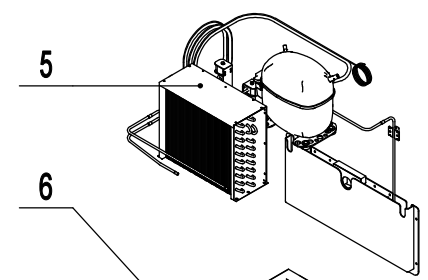

MBF8002GR

REV 09.2024

A

B

C

D

18	W0399148	LED Control Board	1
17	B0604413	4" M14 Stem Caster W/ Brake	2
16	B0604421	4" M14 Stem Caster W/O Brake	2
15	8001GR-WEA	Water Evaporation Assembly	1
14	W0402618-1	Left(with wire hole) Top Back Barrier	1
13	W0402618-2	Right(with wire hole) Top Back Barrier	1
12	W0402669	Top Barrier	1
11	W0399115	Power Supply/Transformer	1
10	W0409081	Drain Pipe Cover	1
9	80011041	Air Deflector Bracket	2
8	80021040	Air Deflector	2