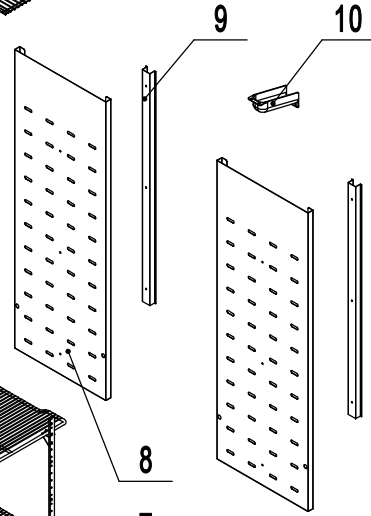

MBF8002GR

REV 09.2024

A

B

C

D

18	W0399148	LED Control Board	1
17	B0604413	4" M14 Stem Caster W/ Brake	2
16	B0604421	4" M14 Stem Caster W/O Brake	2
15	8001GR-WEA	Water Evaporation Assembly	1
14	W0402618-1	Left(with wire hole) Top Back Barrier	1
13	W0402618-2	Right(with wire hole) Top Back Barrier	1
12	W0402669	Top Barrier	1
11	W0399115	Power Supply/Transformer	1
10	W0409081	Drain Pipe Cover	1
9	80011041	Air Deflector Bracket	2
8	80021040	Air Deflector	2