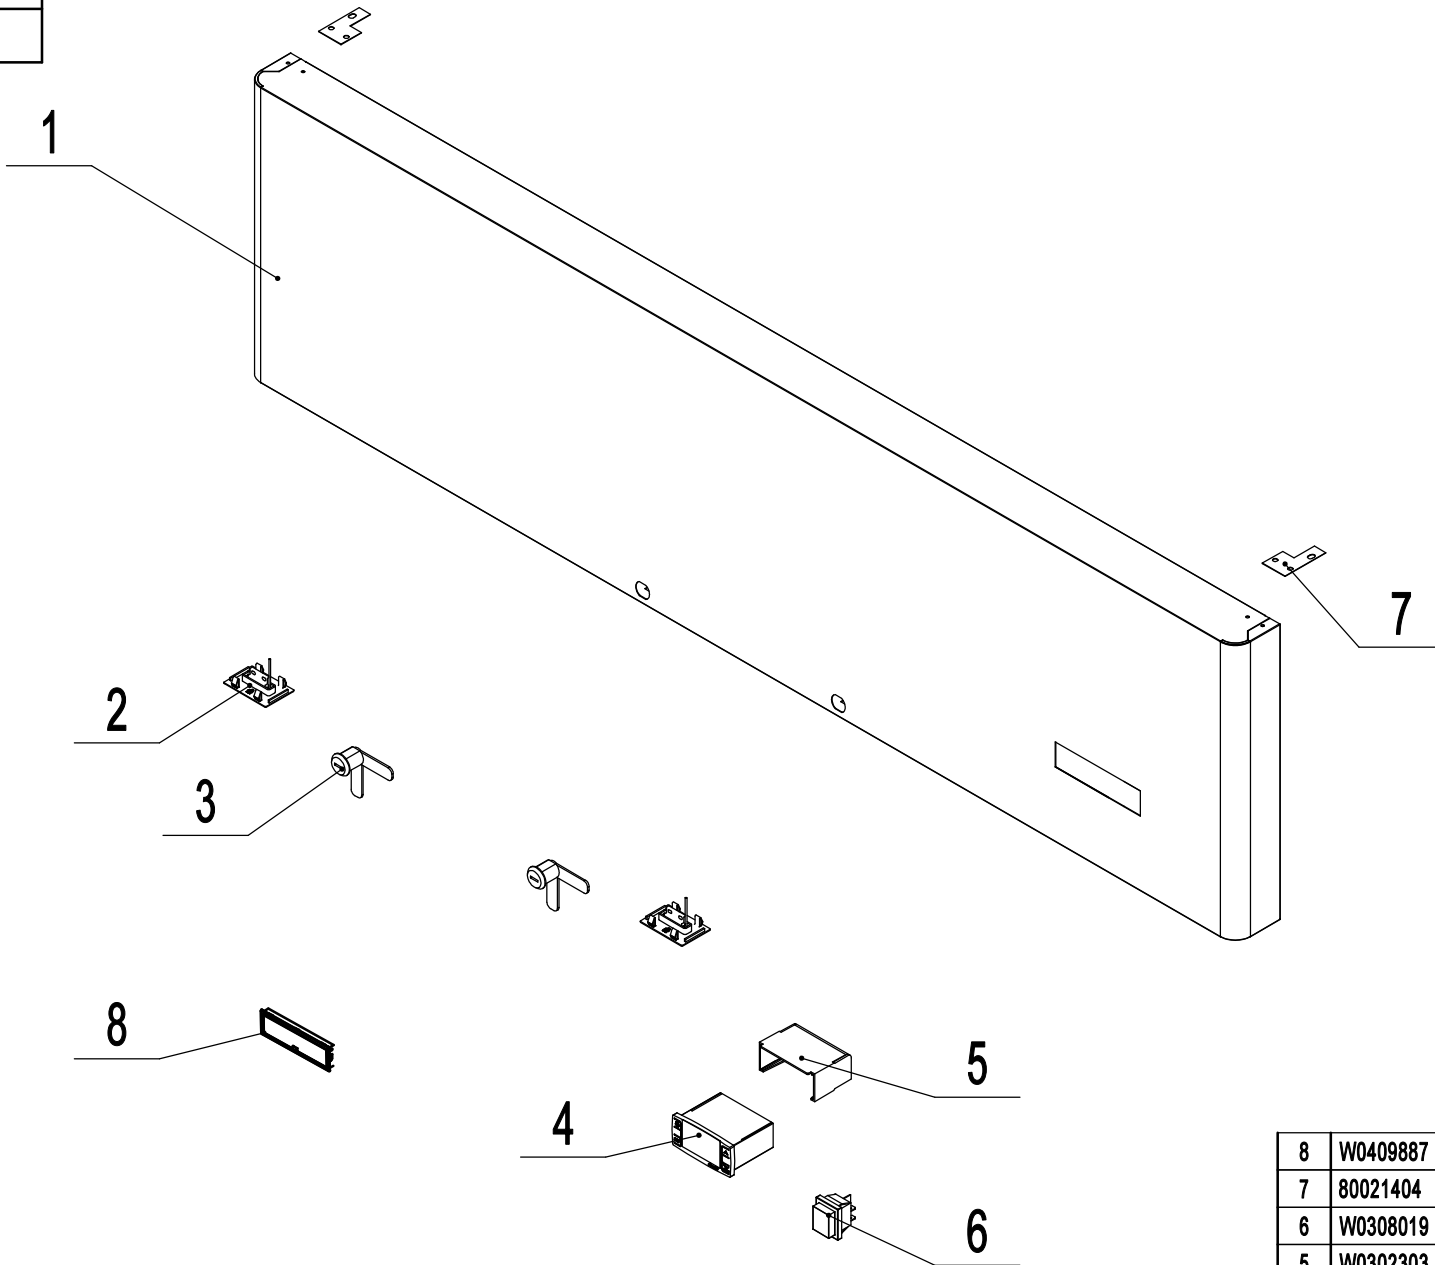

8002GR-MTPA

REV 09.2024

8	W0409887	Controller Cover	1
7	80021404	Top Panel Corner Brace	2
6	W0308019	Green Power Switch	1
5	W0302303	Controller Bracket	1
4	W0302184	Digital Controller	1
3	W0604007	Lock & Key	2
2	W0409158	Grey Panel Magnetic Switch	2
1	81141445-430	Top Panel	1
No.	Part #	Part Name	Qty