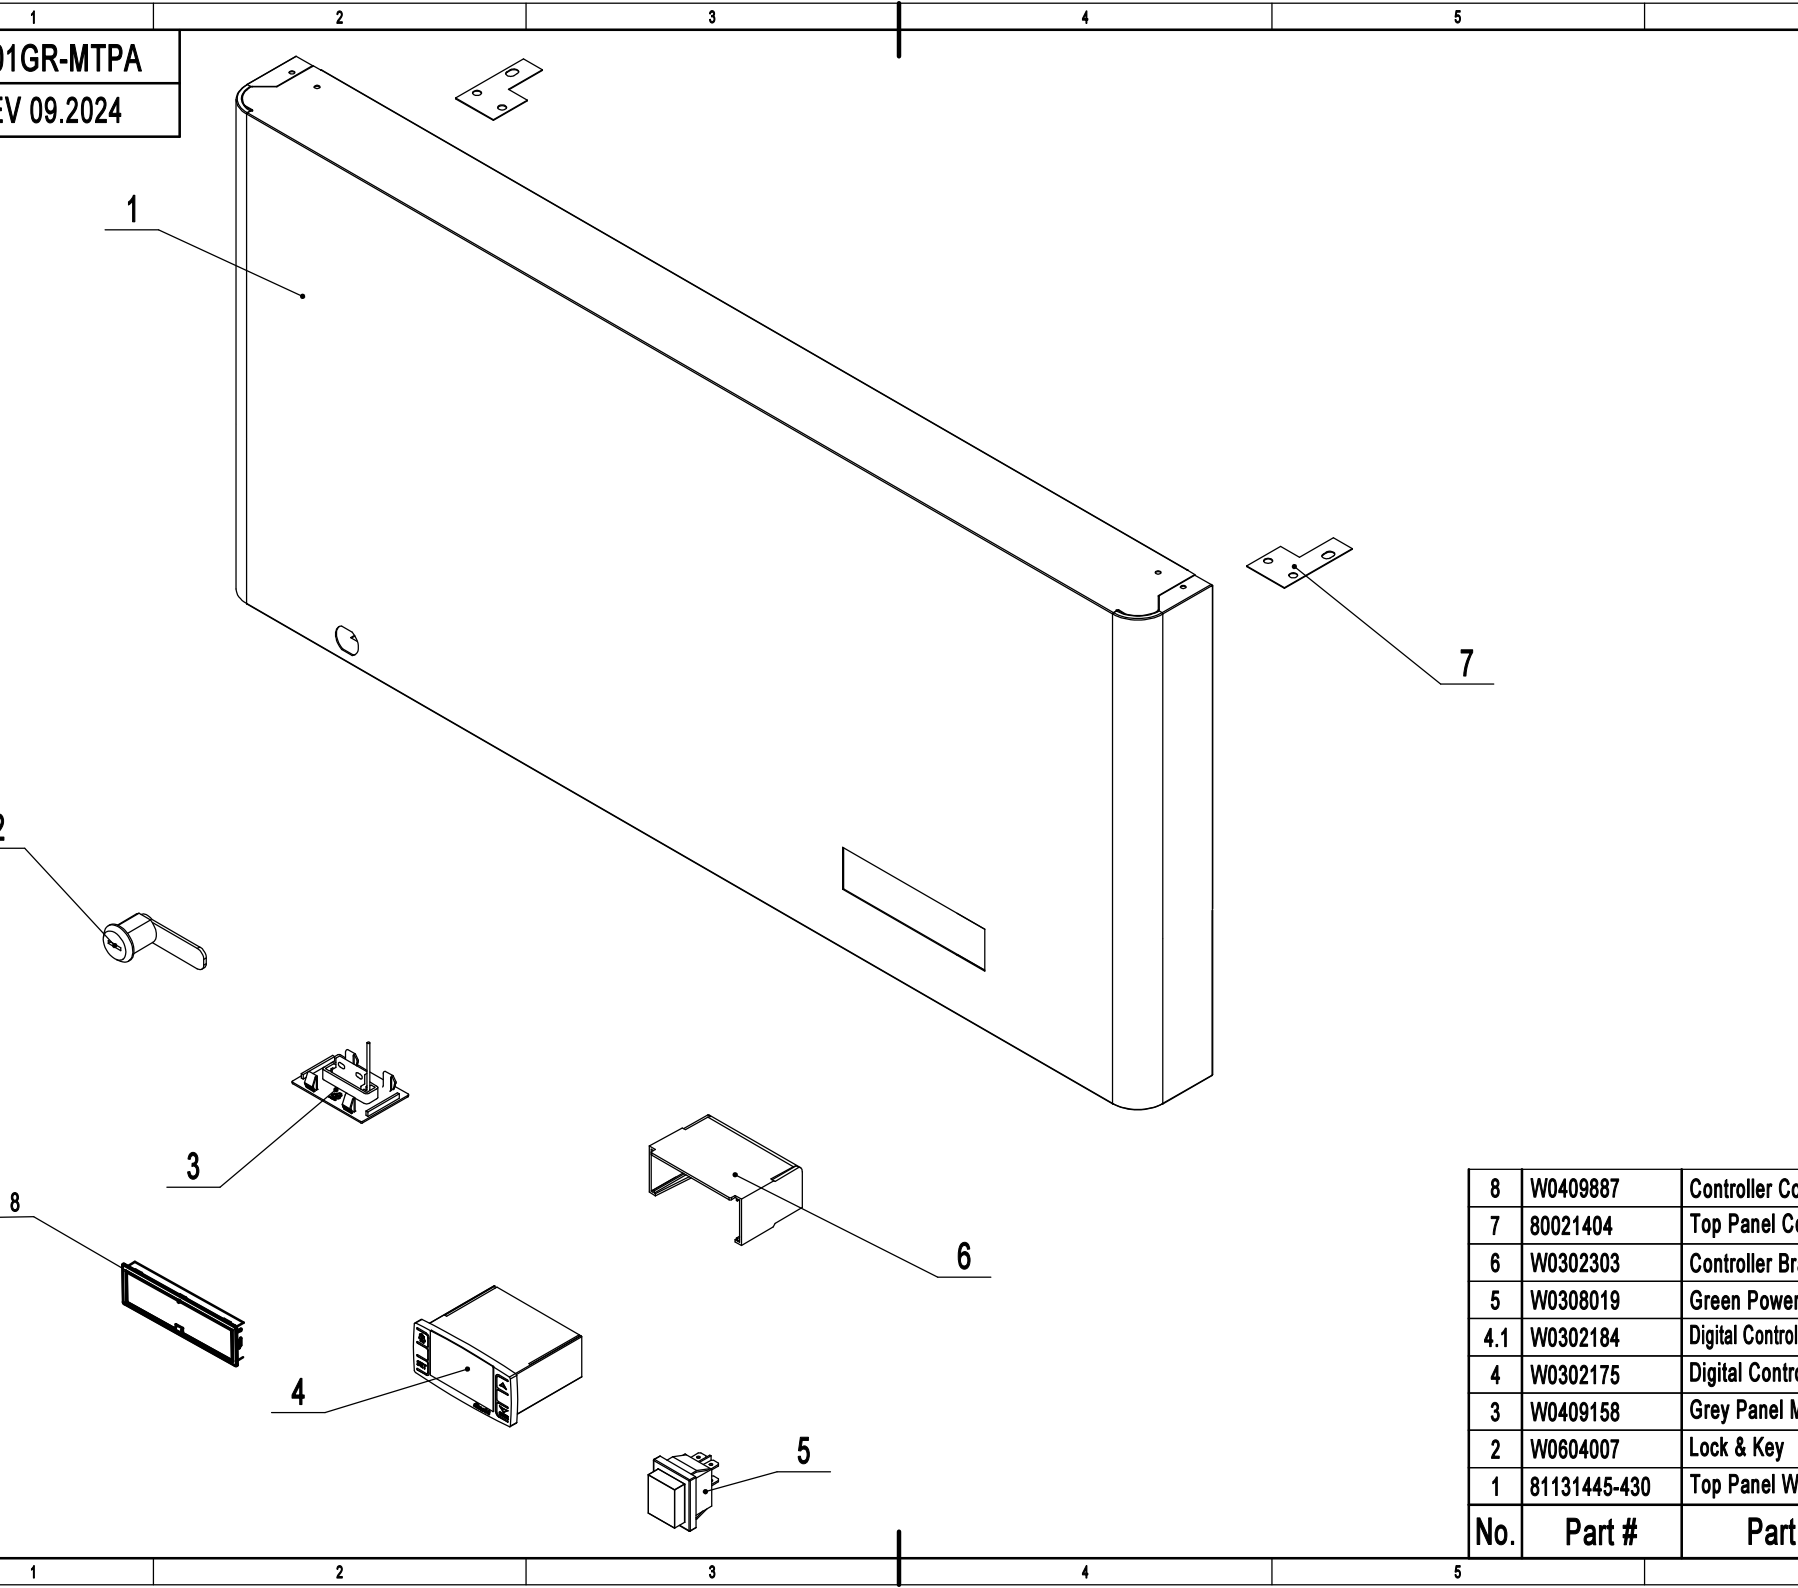

8001GR-MTPA

REV 09.2024

A

B

C

D

8	W0409887	Controller Cover	1
7	80021404	Top Panel Corner Brace	2
6	W0302303	Controller Bracket	1
5	W0308019	Green Power Switch	1
4.1	W0302184	Digital Controller(Before 2020.03)	1
4	W0302175	Digital Controller	1
3	W0409158	Grey Panel Magnetic Switch	1
2	W0604007	Lock & Key	1
1	81131445-430	Top Panel W/ Magnetic Switch	1
No.	Part #	Part Name	Qty