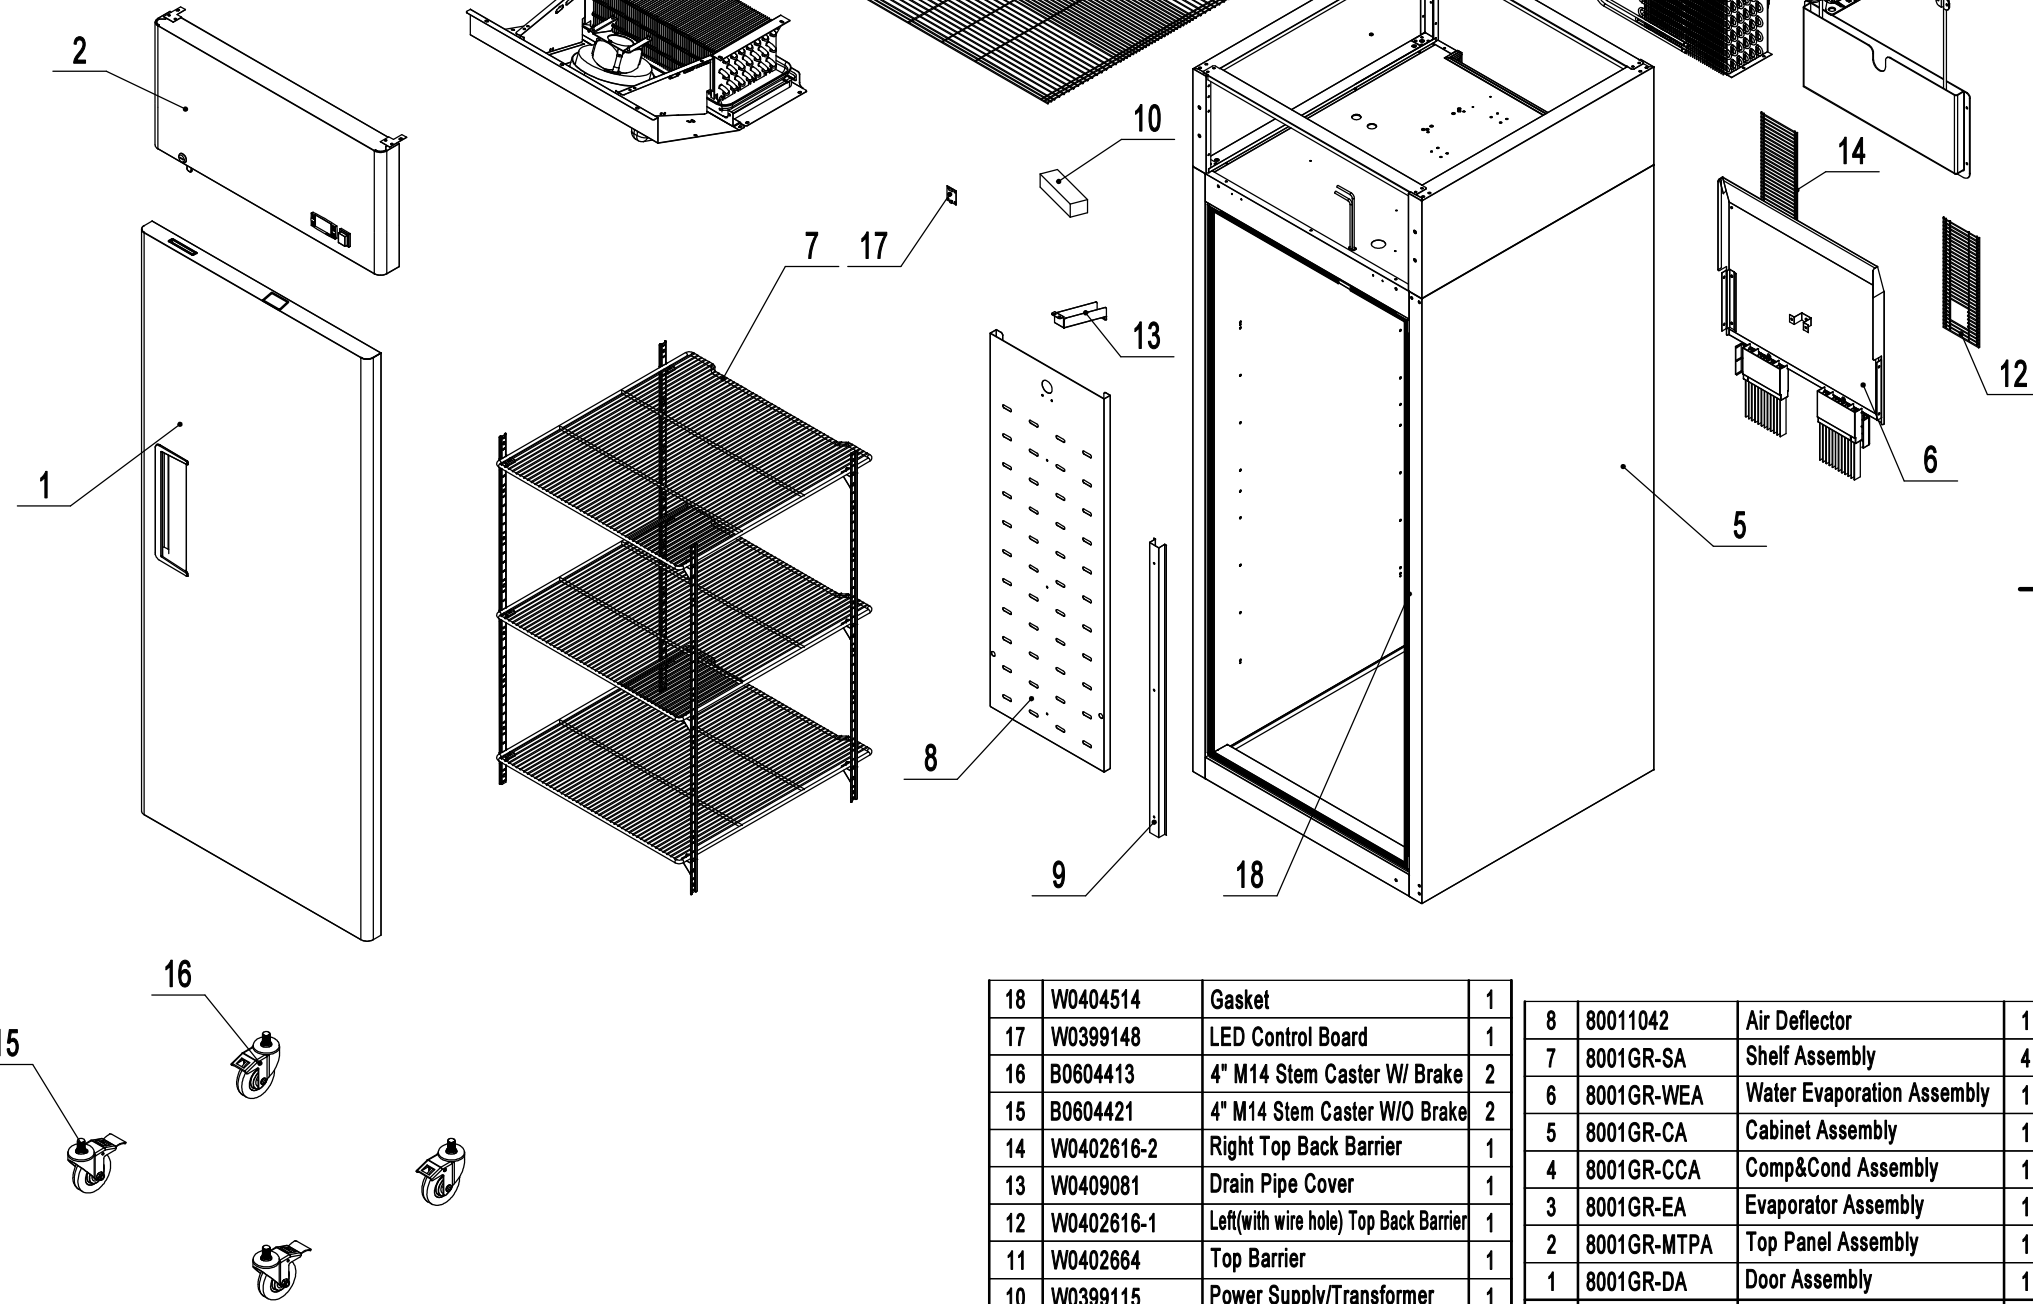

MBF8001GR

REV 04.2025

A

B

C

D

18	W0404514	Gasket	1
17	W0399148	LED Control Board	1
16	B0604413	4" M14 Stem Caster W/ Brake	2
15	B0604421	4" M14 Stem Caster W/O Brake	2
14	W0402616-2	Right Top Back Barrier	1
13	W0409081	Drain Pipe Cover	1
12	W0402616-1	Left(with wire hole) Top Back Barrier	1
11	W0402664	Top Barrier	1
10	W0399115	Power Supply/Transformer	1
9	80011041	Air Deflector Bracket	1

No.	Part #	Part Name	Qty
8	80011042	Air Deflector	1
7	8001GR-SA	Shelf Assembly	4
6	8001GR-WEA	Water Evaporation Assembly	1
5	8001GR-CA	Cabinet Assembly	1
4	8001GR-CCA	Comp&Cond Assembly	1
3	8001GR-EA	Evaporator Assembly	1
2	8001GR-MTPA	Top Panel Assembly	1
1	8001GR-DA	Door Assembly	1

1

2

3

4

5

6