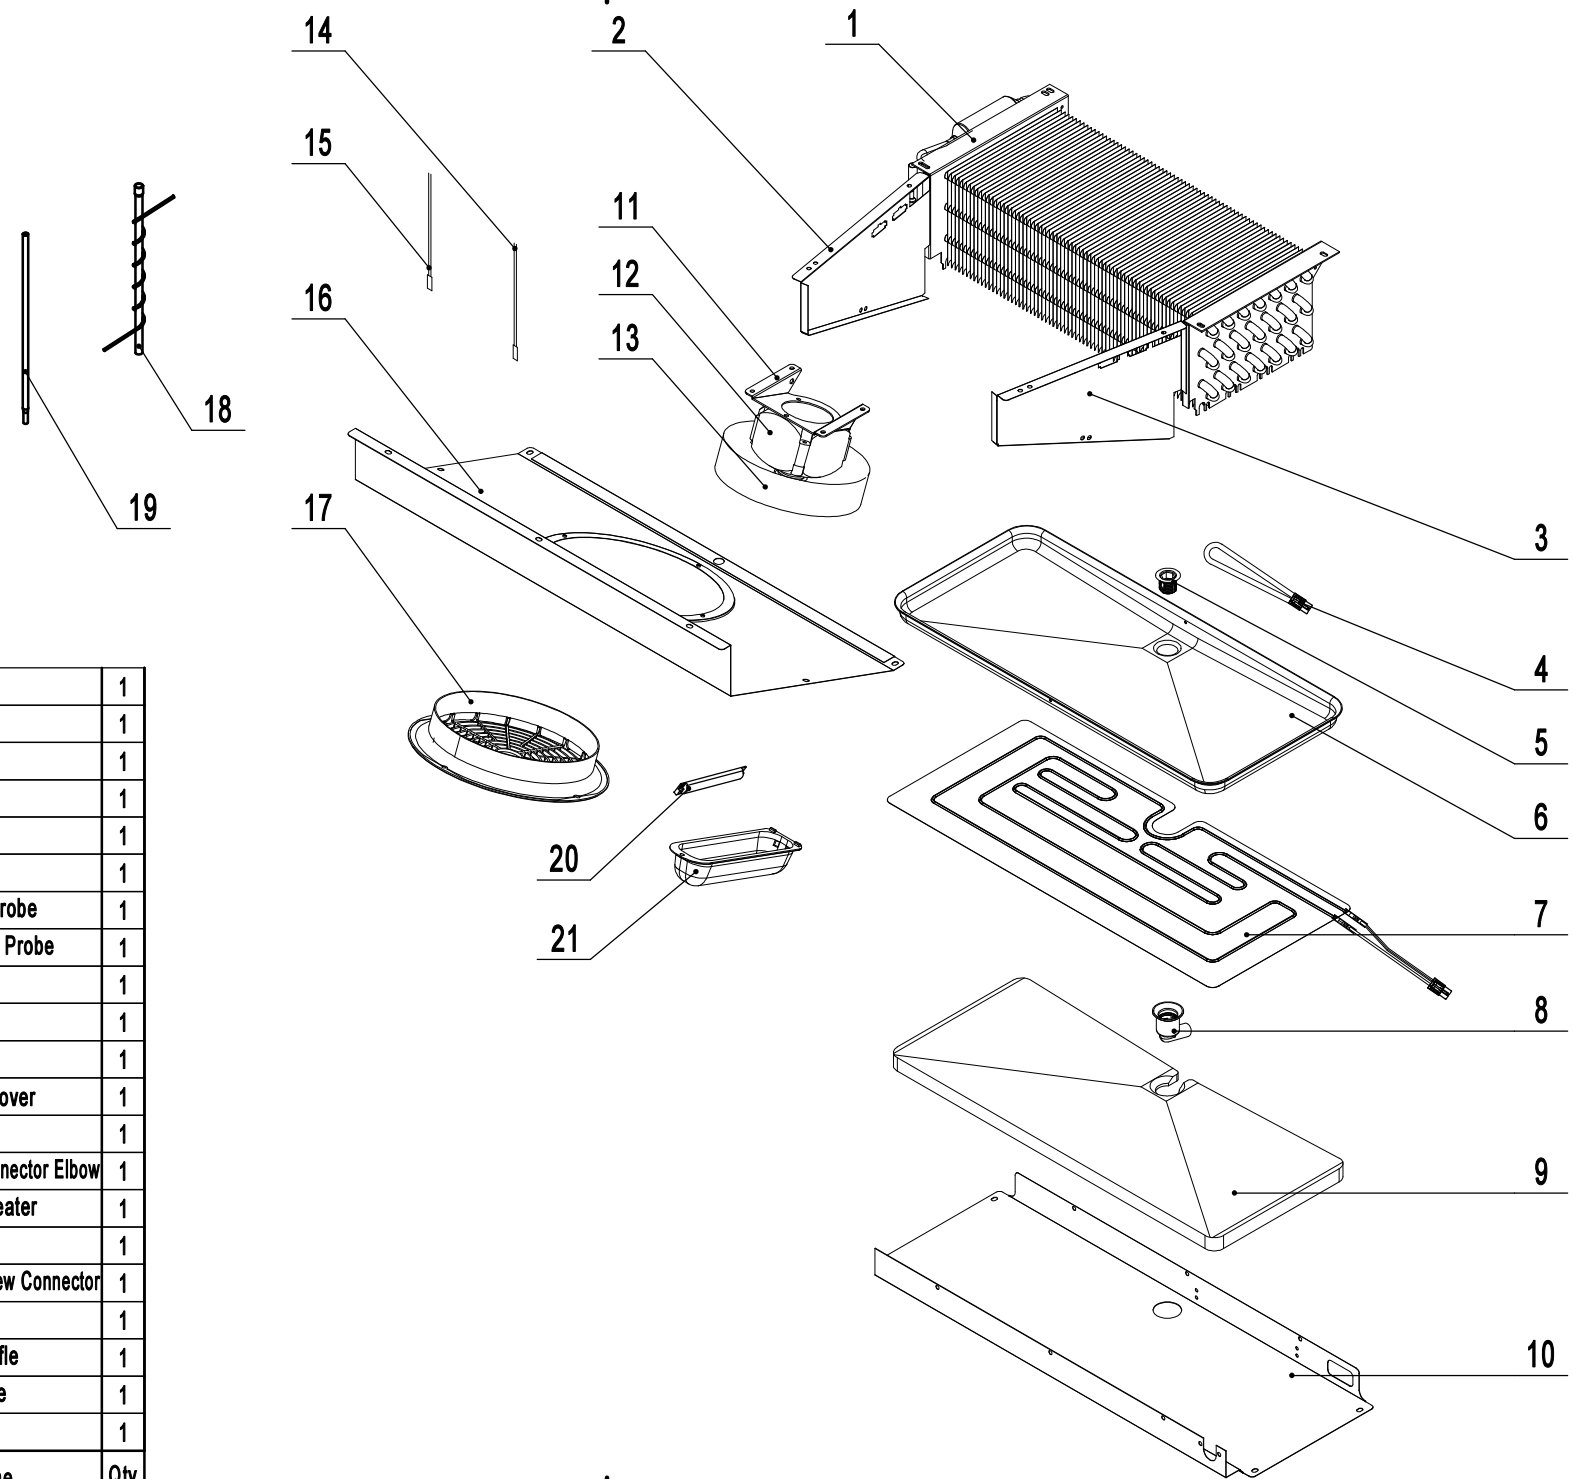

8001GR-EA

REV 09.2024

21	W0409863	Light Cover	1
20	W0304086	LED Light	1
19	W0210706	Defrost Tube B	1
18	W0210415	Suction Tube B	1
17	W0409080	Evap Fan Shroud	1
16	81131204-430	Evap Front Cover	1
15	W0302317	Evap Temp Blue Probe	1
14	W0302316	Room Temp White Probe	1
13	W0301059	Evap Fan Blade	1
12	W0301904	Evap Fan Motor	1
11	80021501	Evap Fan Bracket	1
10	81131203-430	Drain Pan Foam Cover	1
9	W0803011	Drain Pan Foam	1
8	W0409858	Evap Drain Pan Connector Elbow	1
7	W0310075	Evap Drain Pan Heater	1
6	80012001	Evap Drain Pan	1
5	W0409859	Evap Drain Pan Screw Connector	1
4	W0310068	Drain Hose Heater	1
3	80021204	Right Evap Air Baffle	1
2	80021203	Left Evap Air Baffle	1
1	W0202134	Evaporator	1
No.	Part #	Part Name	Qty