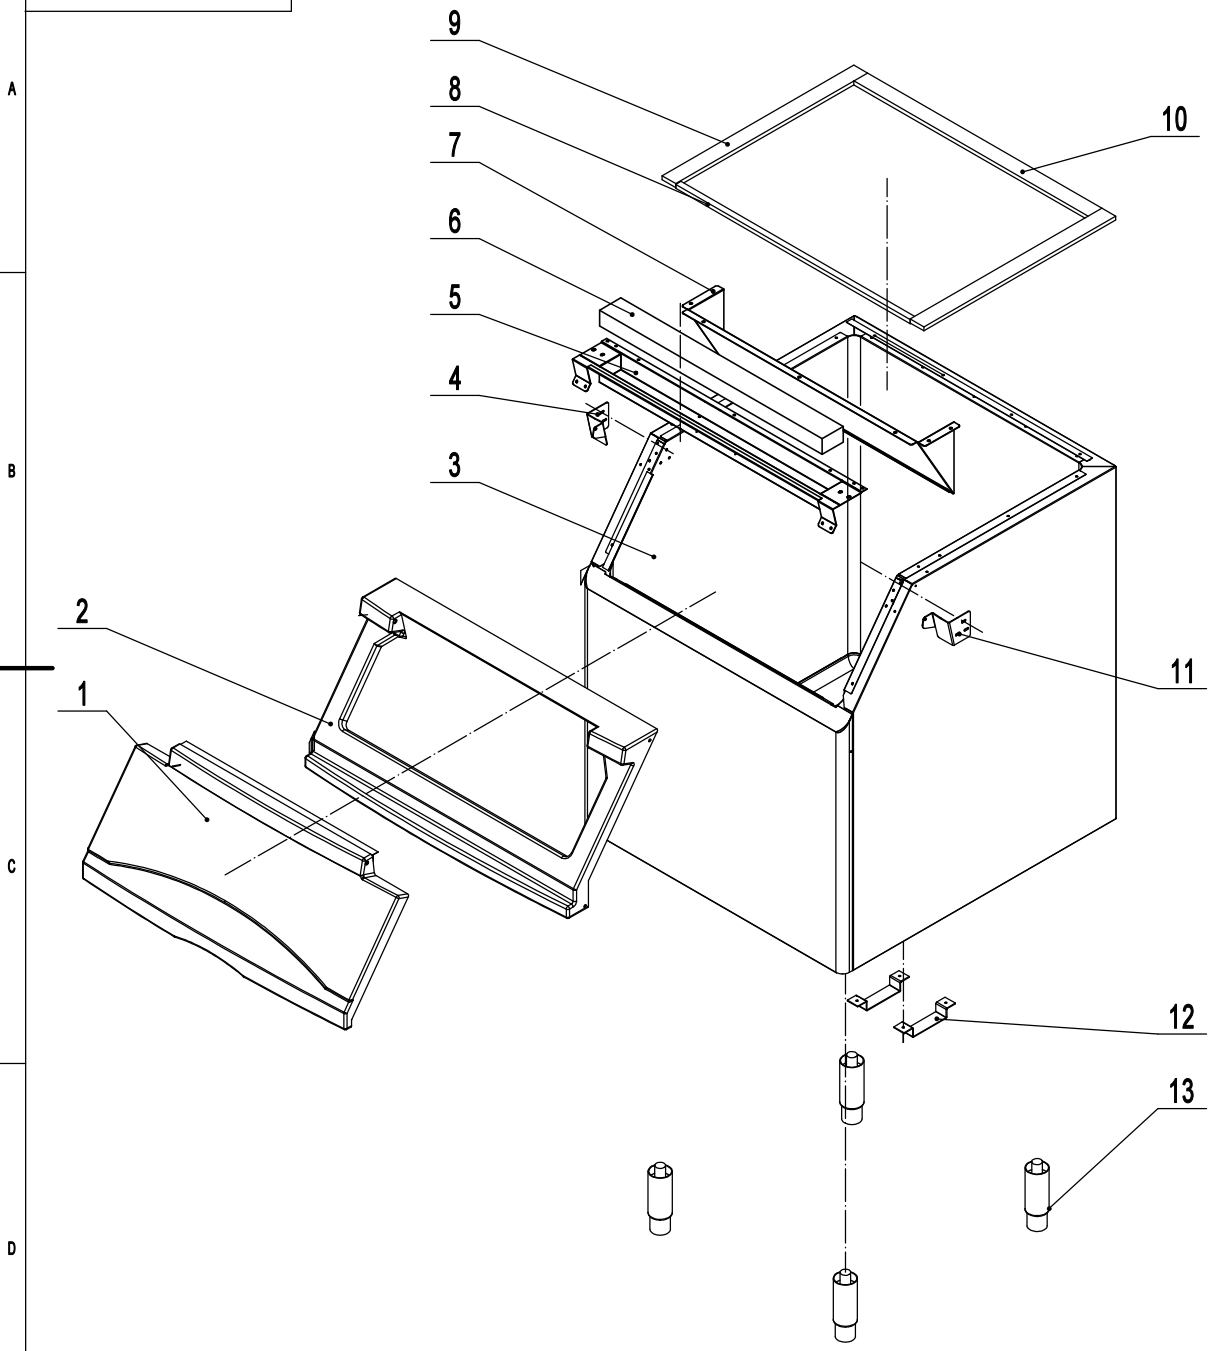

CYR400P

REV 12.2024

No.	Part #	Part Name	Qty
1	076240201	Door Assembly	1
2	W0499362	Door Frame	1
3	N/A	Cabinet Assembly	1
4	076240102	Left Door Hinge	1
5	076240105	Door Frame Support Bracket	1
6	R08011000263	Cold Insulation Foam	1
7	076160122	Ice Deflector	1
8	W0499369	Front Foam Tape	1
9	W0499368	Side Foam Tape	2
10	W0499359	Back Foam Tape	1
11	076240103	Right Door Hinge	1
12	076160130	Drain Pipe Bracket	2
13	W0604556	Leg	4