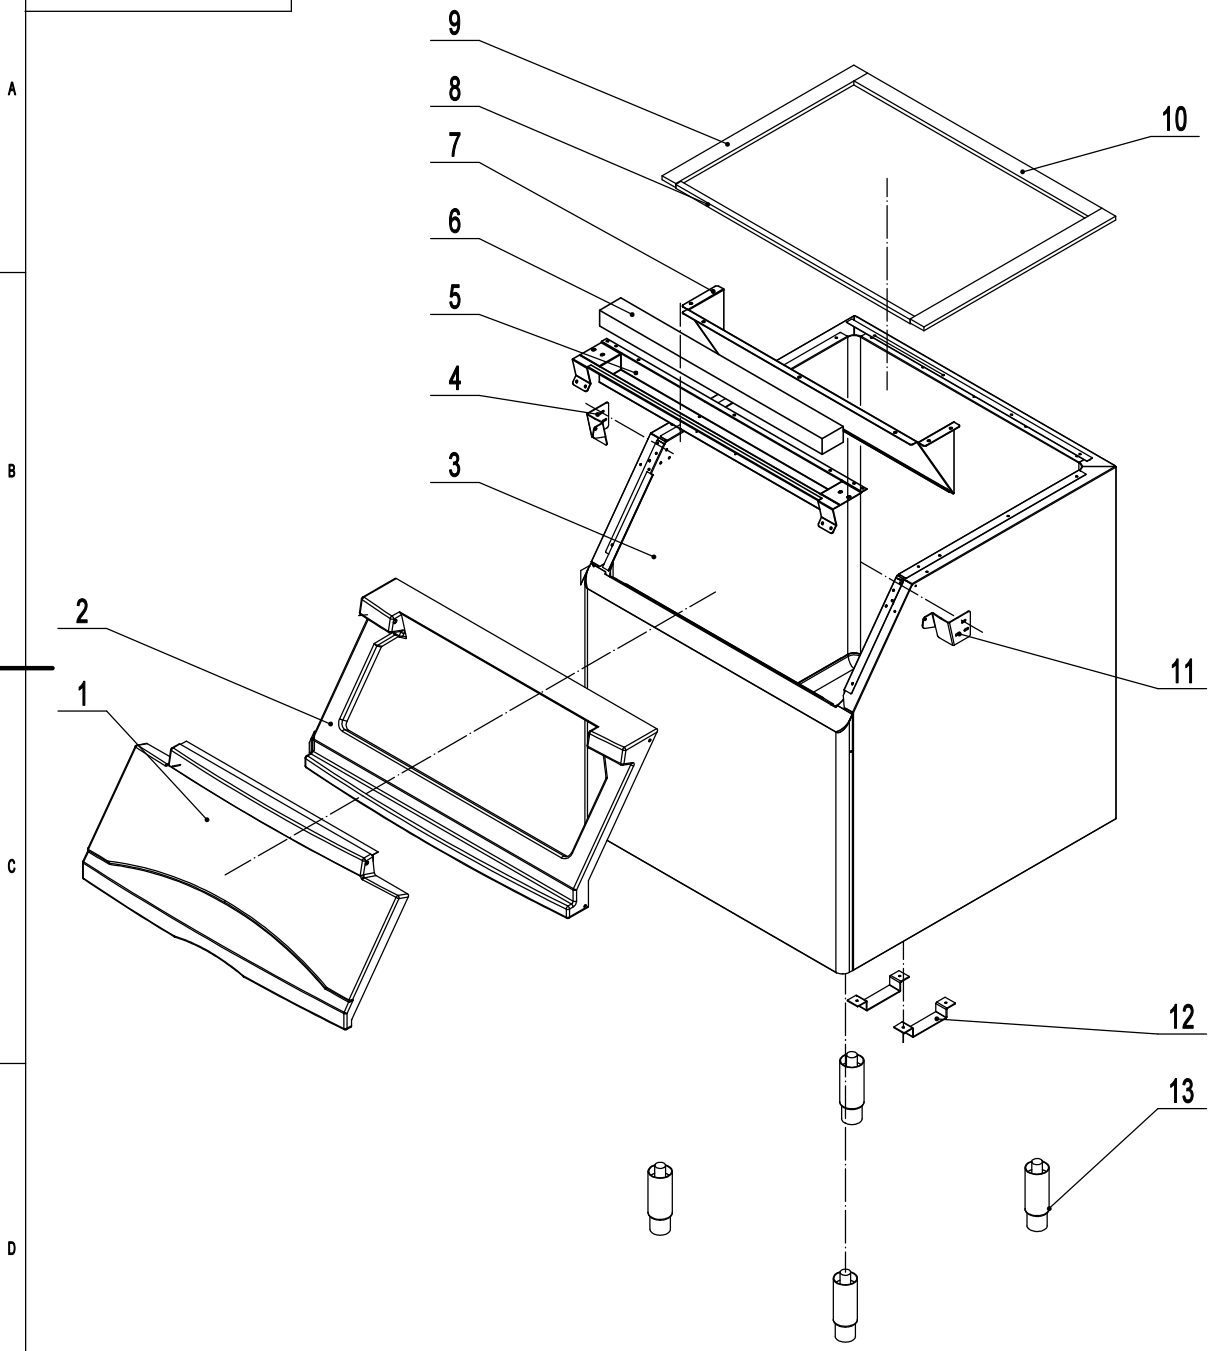

CYR400P

REV 12.2024

| No. | Part # | Part Name | Qty |
|-----|--------------|----------------------------|-----|
| 1 | 076240201 | Door Assembly | 1 |
| 2 | W0499362 | Door Frame | 1 |
| 3 | N/A | Cabinet Assembly | 1 |
| 4 | 076240102 | Left Door Hinge | 1 |
| 5 | 076240105 | Door Frame Support Bracket | 1 |
| 6 | R08011000263 | Cold Insulation Foam | 1 |
| 7 | 076160122 | Ice Deflector | 1 |
| 8 | W0499369 | Front Foam Tape | 1 |
| 9 | W0499368 | Side Foam Tape | 2 |
| 10 | W0499359 | Back Foam Tape | 1 |
| 11 | 076240103 | Right Door Hinge | 1 |
| 12 | 076160130 | Drain Pipe Bracket | 2 |
| 13 | W0604556 | Leg | 4 |