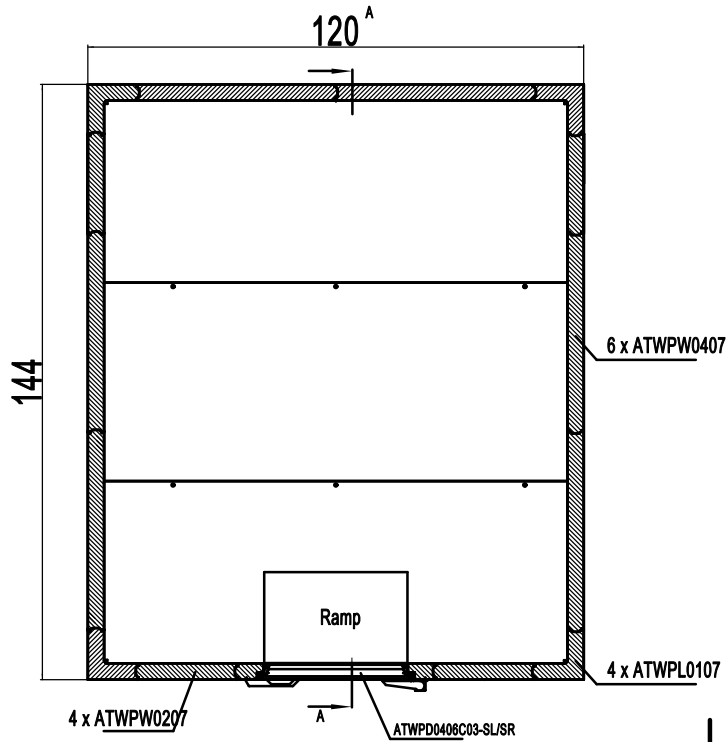

AWF 1012-TF(RR/RL)

REV 11.2024

A

B

C

D

Unit: inch

14	MLY-D550-1165		48" LED Light for Walk-in and Wire Channel	1
13	WACD001204000	N/A	Distribution Box Assembly	1
12	ATWPL0107	ATWPL0107	Walk-in Corner Wall Panel, 1'x1'	4
11	ATWPW0407	ATWPW0407	Walk-in Wall Panel, 4'	6
10	ATWPW0207	ATWPW0207	Walk-in Wall Panel, 2'	4
9.2	ATWPD0406C03-SL	N/A	Walk-in Door, 3', and Door Frame Panel, 4'(Left-Hinged)	
9.1	ATWPD0406C03-SR	N/A	Walk-in Door, 3', and Door Frame Panel, 4'(Right-Hinged)	1
8	ATWPC0410M	ATWPC0410M	Walk-in Floor Panel, 4'x10', Male Side	1
7	ATWPC0410F	ATWPC0410F	Walk-in Ceiling Panel, 4'x10', Female Side	1
6	ATWPC0410CH	ATWPC0410CH	Walk-in Ceiling Panel, 4'x10', Center Panel with Opening	1
5	ATWPB0410MR	N/A	Walk-in Floor Panel, 4'x10', Male Side, Inner Ramp	1
4	ATWPB0410F	ATWPB0410F	Walk-in Floor Panel, 4'x10', Female Side	1
3	ATWPB0410C	ATWPB0410C	Walk-in Floor Panel, 4'x10', Center Panel	1
2	ATW-R30V	ATW-R30V	Walk-in Condensing Unit	1
1	ATWET02A	ATWET02A	Evaporating Unit, Top Mount, with 2 Fan Motors	1
No.	Part # (New)	Part # (Old)	Part Name	Qty