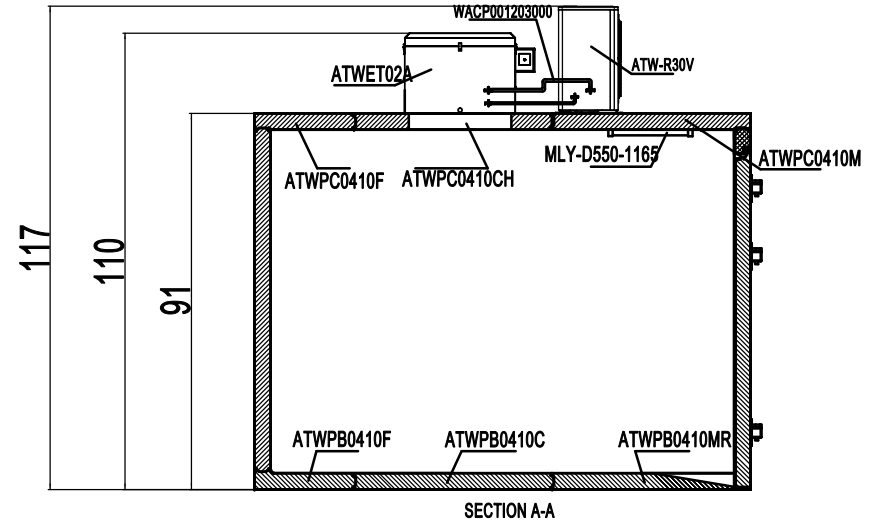

AWF 1012-TF(RR/RL)

REV 11.2024

A

B

C

D

Unit: inch

14	MLY-D550-1165		48" LED Light for Walk-in and Wire Channel	1
13	WACD001204000	N/A	Distribution Box Assembly	1
12	ATWPL0107	ATWPL0107	Walk-in Corner Wall Panel, 1'x1'	4
11	ATWPW0407	ATWPW0407	Walk-in Wall Panel, 4'	6
10	ATWPW0207	ATWPW0207	Walk-in Wall Panel, 2'	4
9.2	ATWPD0406C03-SL	N/A	Walk-in Door, 3', and Door Frame Panel, 4'(Left-Hinged)	
9.1	ATWPD0406C03-SR	N/A	Walk-in Door, 3', and Door Frame Panel, 4'(Right-Hinged)	1
8	ATWPC0410M	ATWPC0410M	Walk-in Floor Panel, 4'x10', Male Side	1
7	ATWPC0410F	ATWPC0410F	Walk-in Ceiling Panel, 4'x10', Female Side	1
6	ATWPC0410CH	ATWPC0410CH	Walk-in Ceiling Panel, 4'x10', Center Panel with Opening	1
5	ATWPB0410MR	N/A	Walk-in Floor Panel, 4'x10', Male Side, Inner Ramp	1
4	ATWPB0410F	ATWPB0410F	Walk-in Floor Panel, 4'x10', Female Side	1
3	ATWPB0410C	ATWPB0410C	Walk-in Floor Panel, 4'x10', Center Panel	1
2	ATW-R30V	ATW-R30V	Walk-in Condensing Unit	1
1	ATWET02A	ATWET02A	Evaporating Unit, Top Mount, with 2 Fan Motors	1
No.	Part # (New)	Part # (Old)	Part Name	Qty