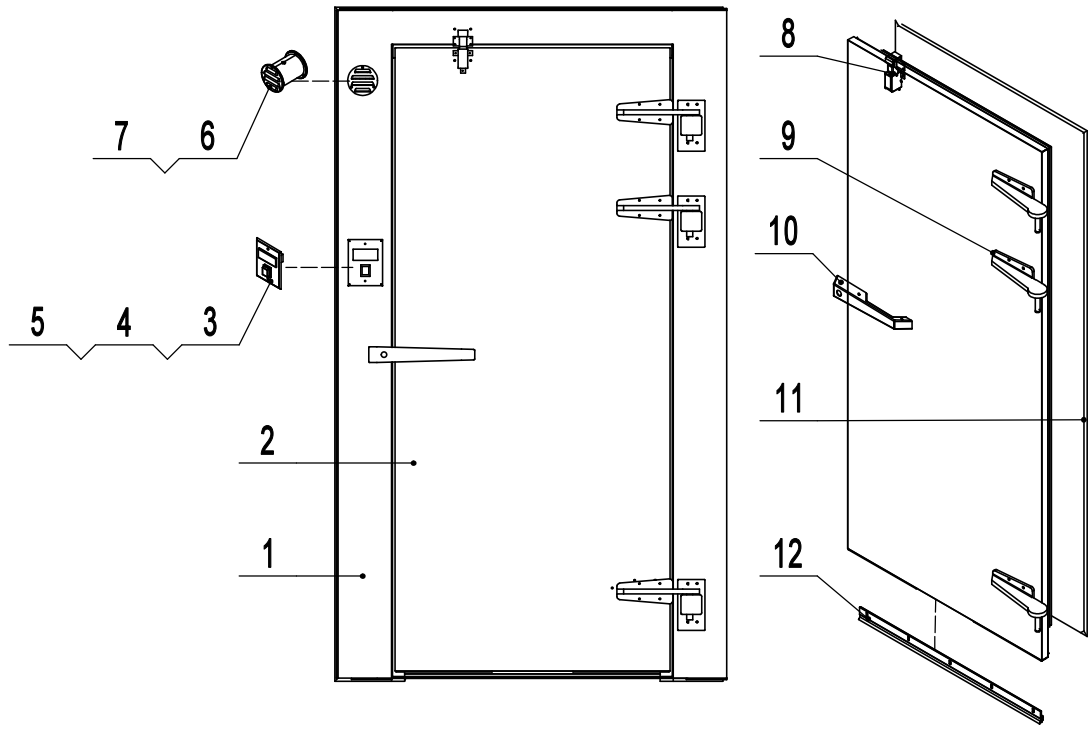

Door Assembly