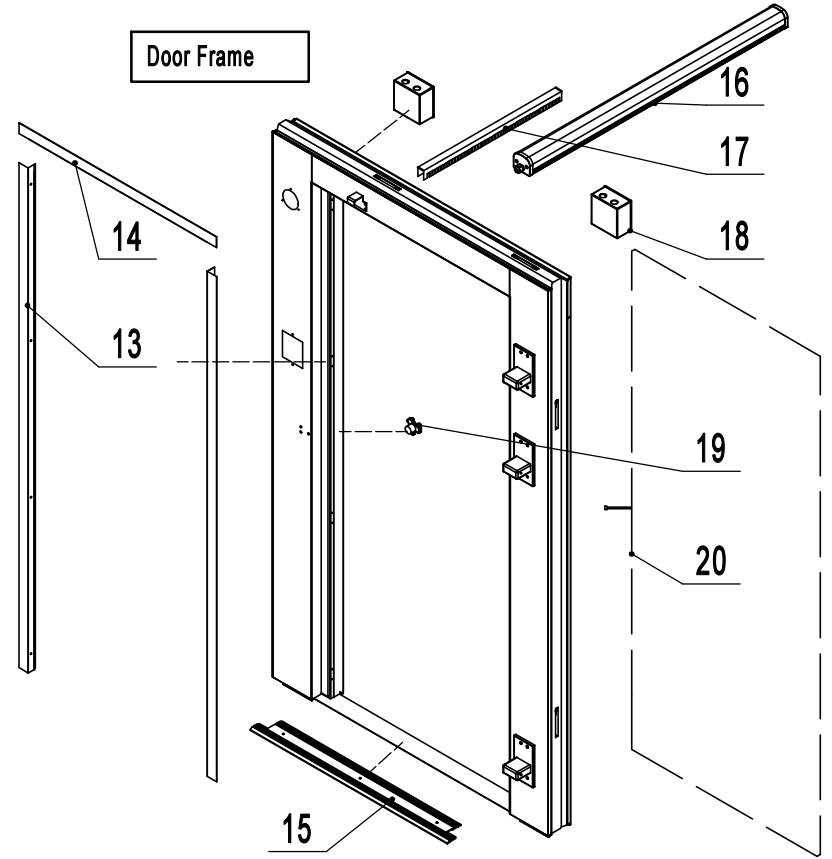

AWF 1012-TF(RR/RL)

REV 11.2024

A

B

C

D

Unit: inch

14	MLY-D550-1165		48" LED Light for Walk-in and Wire Channel	1
13	WACD001204000	N/A	Distribution Box Assembly	1
12	ATWPL0107	ATWPL0107	Walk-in Corner Wall Panel, 1'x1'	4
11	ATWPW0407	ATWPW0407	Walk-in Wall Panel, 4'	6
10	ATWPW0207	ATWPW0207	Walk-in Wall Panel, 2'	4
9.2	ATWPD0406C03-SL	N/A	Walk-in Door, 3', and Door Frame Panel, 4'(Left-Hinged)	
9.1	ATWPD0406C03-SR	N/A	Walk-in Door, 3', and Door Frame Panel, 4'(Right-Hinged)	1
8	ATWPC0410M	ATWPC0410M	Walk-in Floor Panel, 4'x10', Male Side	1
7	ATWPC0410F	ATWPC0410F	Walk-in Ceiling Panel, 4'x10', Female Side	1
6	ATWPC0410CH	ATWPC0410CH	Walk-in Ceiling Panel, 4'x10', Center Panel with Opening	1
5	ATWPB0410MR	N/A	Walk-in Floor Panel, 4'x10', Male Side, Inner Ramp	1
4	ATWPB0410F	ATWPB0410F	Walk-in Floor Panel, 4'x10', Female Side	1
3	ATWPB0410C	ATWPB0410C	Walk-in Floor Panel, 4'x10', Center Panel	1
2	ATW-R30V	ATW-R30V	Walk-in Condensing Unit	1
1	ATWET02A	ATWET02A	Evaporating Unit, Top Mount, with 2 Fan Motors	1
No.	Part # (New)	Part # (Old)	Part Name	Qty

5	ATW0606103012500	Power Supply Box	1
4	W0604244	Latch	4
3	10140E008	Evap Left Fastner	1
2	ATW10140-EF01	Evap Cabinet	1
1	ATW10140-EF02	Evap Top Cover	1
No.	Part #	Part Name	Qty

**Door Assembly**

**Door Frame**