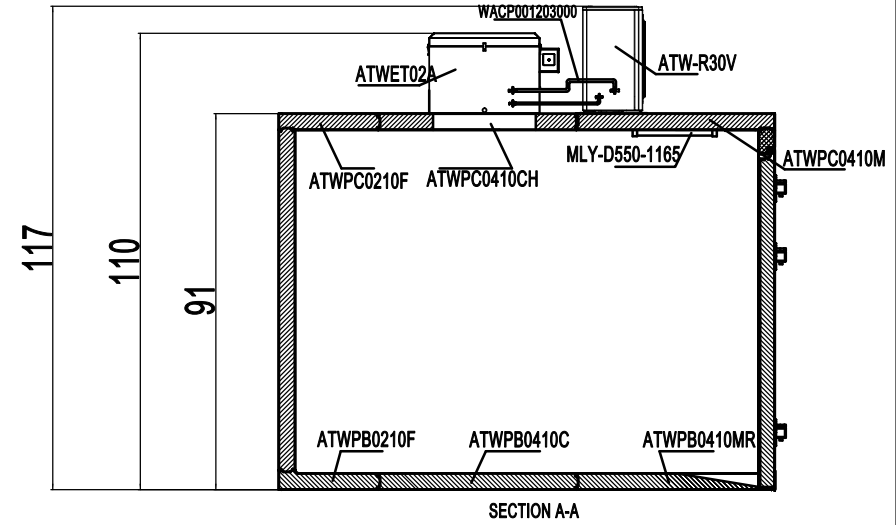

AWF1010-TF(RR/RL)

REV 11.2024

14	MLY-D550-1165	N/A	48" LED Light for Walk-in	1
13	WACD001204000	N/A	Distribution Box Assembly	1
12	ATWPL0107	ATWPL0107	Walk-in Corner Wall Panel, 1'x1'	4
11	ATWPW0407	ATWPW0407	Walk-in Wall Panel, 4'	6
10	ATWPW0207	ATWPW0207	Walk-in Wall Panel, 2'	2
9.2	ATWPD0406C03-SL	N/A	Walk-in Door, 3', and Door Frame Panel, 4'(Left Hinged)	1
9.1	ATWPD0406C03-SR	N/A	Walk-in Door, 3', and Door Frame Panel, 4'(Right Hinged)	1
8	ATWPC0410MR	ATWPC0410MR	Walk-in Ceiling Panel, 4'x10', Male Side	1
7	ATWPC0410CH	ATWPC0410CH	Walk-in Ceiling Panel, 4'x10', Center Panel with Opening	1
6	ATWPC0210F	ATWPC0210F	Walk-in Ceiling Panel, 2'x10', Female Side	1
5	ATWPB0410MR	N/A	Walk-in Floor Panel, 2'x10', Male Side, Inner Ramp	1
4	ATWPB0410C	ATWPB0410C	Walk-in Floor Panel, 4'x10', Center Panel	1
3	ATWPB0210F	ATWPB0210F	Walk-in Floor Panel, 2'x8', Female Side	1
2	ATW-R30V	ATW-R30V	Walk-in Condensing Unit	1
1	ATWET02A	ATWET02A	Evaporating Unit, Top Mount, with 2 Fan Motors	1
No.	Part # (New)	Part # (Old)	Part Name	Qty