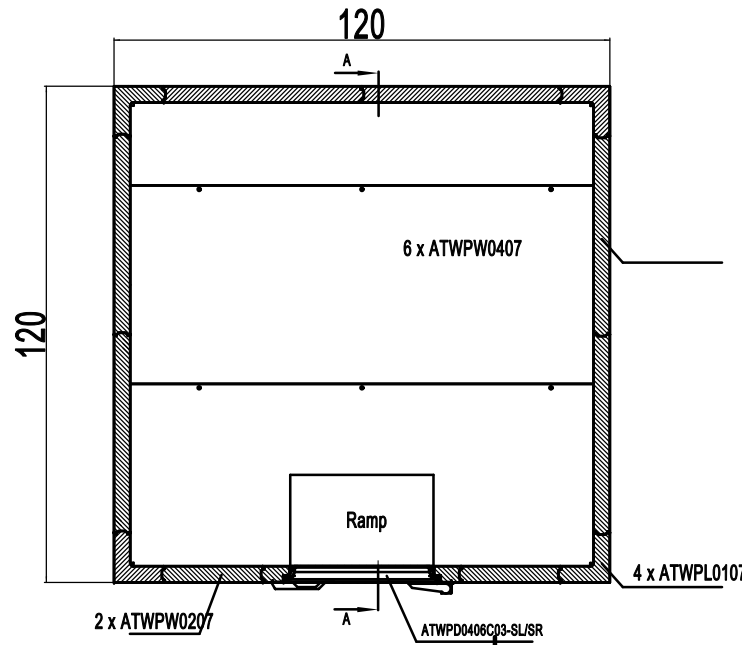

AWC1010-TF(RR/RL)

REV 11.2024

14	MLY-D550-1165	N/A	48" LED Light for Walk-in	1
13	WACD001204000	N/A	Distribution Box Assembly	1
12	ATWPL0107	ATWPL0107	Walk-in Corner Wall Panel, 1'x1'	4
11	ATWPW0407	ATWPW0407	Walk-in Wall Panel, 4'	6
10	ATWPW0207	ATWPW0207	Walk-in Wall Panel, 2'	2
9.2	ATWPD0406C03-SL	N/A	Walk-in Door, 3', and Door Frame Panel, 4'(Left Hinged)	1
9.1	ATWPD0406C03-SR	N/A	Walk-in Door, 3', and Door Frame Panel, 4'(Right Hinged)	1
8	ATWPC0410MR	ATWPC0410MR	Walk-in Ceiling Panel, 4'x10', Male Side	1
7	ATWPC0410CH	ATWPC0410CH	Walk-in Ceiling Panel, 4'x10', Center Panel with Opening	1
6	ATWPC0210F	ATWPC0210F	Walk-in Ceiling Panel, 2'x10', Female Side	1
5	ATWPB0410MR	N/A	Walk-in Floor Panel, 2'x10', Male Side, Inner Ramp	1
4	ATWPB0410C	ATWPB0410C	Walk-in Floor Panel, 4'x10', Center Panel	1
3	ATWPB0210F	ATWPB0210F	Walk-in Floor Panel, 2'x8', Female Side	1
2	ATW-R30V	ATW-R30V	Walk-in Condensing Unit	1
1	ATWET02A	ATWET02A	Evaporating Unit, Top Mount, with 2 Fan Motors	1
No.	Part # (New)	Part # (Old)	Part Name	Qty

Unit: inch

Door Assembly

Door Frame

20	W0310A03	Door Frame Heater	1
19	W0401046	Inside Safety Release Handle	1
18	W0309237	Electric Terminal Box	2
17	R04012001503	LED Light Wire Channel	1
16	R03004000110	LED Light	1
15	W0499772	Threshold Cover	1
14	10140W017	Door Frame Top Cover	1
13	10140W018	Door Frame Side Cover	2
12	W0410A27	Door Bottom Cover	1
11	W0404948	Door Gasket	1
10	W0604243	Door Latch Assembly	1