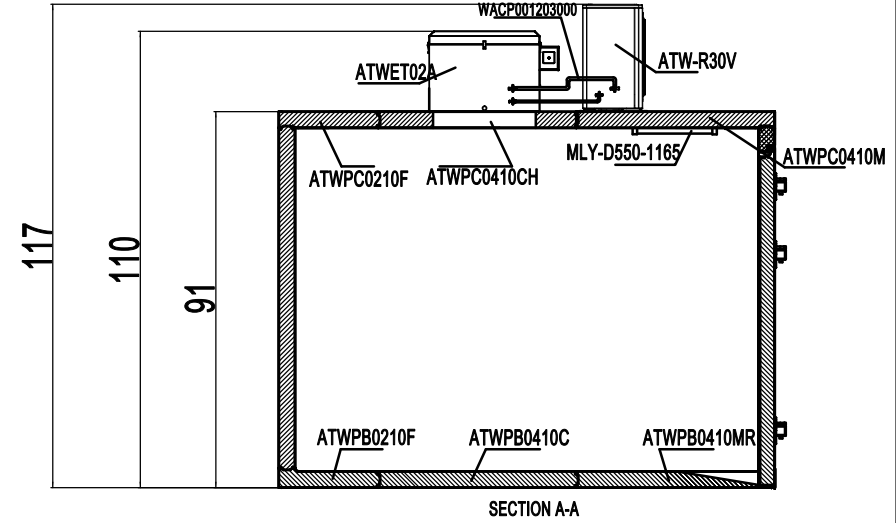

AWC1010-TF(RR/RL)

REV 11.2024

14	MLY-D550-1165	N/A	48" LED Light for Walk-in	1
13	WACD001204000	N/A	Distribution Box Assembly	1
12	ATWPL0107	ATWPL0107	Walk-in Corner Wall Panel, 1'x1'	4
11	ATWPW0407	ATWPW0407	Walk-in Wall Panel, 4'	6
10	ATWPW0207	ATWPW0207	Walk-in Wall Panel, 2'	2
9.2	ATWPD0406C03-SL	N/A	Walk-in Door, 3', and Door Frame Panel, 4'(Left Hinged)	1
9.1	ATWPD0406C03-SR	N/A	Walk-in Door, 3', and Door Frame Panel, 4'(Right Hinged)	1
8	ATWPC0410MR	ATWPC0410MR	Walk-in Ceiling Panel, 4'x10', Male Side	1
7	ATWPC0410CH	ATWPC0410CH	Walk-in Ceiling Panel, 4'x10', Center Panel with Opening	1
6	ATWPC0210F	ATWPC0210F	Walk-in Ceiling Panel, 2'x10', Female Side	1
5	ATWPB0410MR	N/A	Walk-in Floor Panel, 2'x10', Male Side, Inner Ramp	1
4	ATWPB0410C	ATWPB0410C	Walk-in Floor Panel, 4'x10', Center Panel	1
3	ATWPB0210F	ATWPB0210F	Walk-in Floor Panel, 2'x8', Female Side	1
2	ATW-R30V	ATW-R30V	Walk-in Condensing Unit	1
1	ATWET02A	ATWET02A	Evaporating Unit, Top Mount, with 2 Fan Motors	1
No.	Part # (New)	Part # (Old)	Part Name	Qty

Unit: inch

Door Assembly

Door Frame

20	W0310A03	Door Frame Heater	1
19	W0401046	Inside Safety Release Handle	1
18	W0309237	Electric Terminal Box	2
17	R04012001503	LED Light Wire Channel	1
16	R03004000110	LED Light	1
15	W0499772	Threshold Cover	1
14	10140W017	Door Frame Top Cover	1
13	10140W018	Door Frame Side Cover	2
12	W0410A27	Door Bottom Cover	1
11	W0404948	Door Gasket	1
10	W0604243	Door Latch Assembly	1