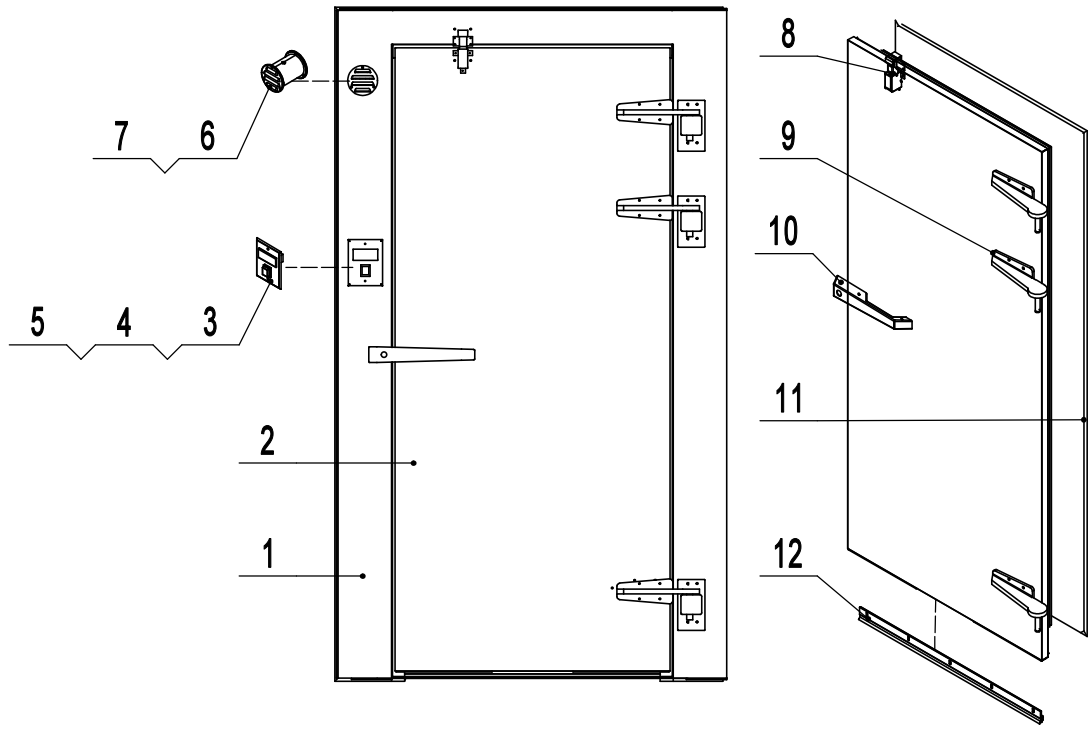

AWC1010-TF(RR/RL)

REV 11.2024

14	MLY-D550-1165	N/A	48" LED Light for Walk-in	1
13	WACD001204000	N/A	Distribution Box Assembly	1
12	ATWPL0107	ATWPL0107	Walk-in Corner Wall Panel, 1'x1'	4
11	ATWPW0407	ATWPW0407	Walk-in Wall Panel, 4'	6
10	ATWPW0207	ATWPW0207	Walk-in Wall Panel, 2'	2
9.2	ATWPD0406C03-SL	N/A	Walk-in Door, 3', and Door Frame Panel, 4'(Left Hinged)	1
9.1	ATWPD0406C03-SR	N/A	Walk-in Door, 3', and Door Frame Panel, 4'(Right Hinged)	1
8	ATWPC0410MR	ATWPC0410MR	Walk-in Ceiling Panel, 4'x10', Male Side	1
7	ATWPC0410CH	ATWPC0410CH	Walk-in Ceiling Panel, 4'x10', Center Panel with Opening	1
6	ATWPC0210F	ATWPC0210F	Walk-in Ceiling Panel, 2'x10', Female Side	1
5	ATWPB0410MR	N/A	Walk-in Floor Panel, 2'x10', Male Side, Inner Ramp	1
4	ATWPB0410C	ATWPB0410C	Walk-in Floor Panel, 4'x10', Center Panel	1
3	ATWPB0210F	ATWPB0210F	Walk-in Floor Panel, 2'x8', Female Side	1
2	ATW-R30V	ATW-R30V	Walk-in Condensing Unit	1
1	ATWET02A	ATWET02A	Evaporating Unit, Top Mount, with 2 Fan Motors	1
No.	Part # (New)	Part # (Old)	Part Name	Qty

Unit: inch

Door Assembly

Door Frame

20	W0310A03	Door Frame Heater	1
19	W0401046	Inside Safety Release Handle	1
18	W0309237	Electric Terminal Box	2
17	R04012001503	LED Light Wire Channel	1
16	R03004000110	LED Light	1
15	W0499772	Threshold Cover	1
14	10140W017	Door Frame Top Cover	1
13	10140W018	Door Frame Side Cover	2
12	W0410A27	Door Bottom Cover	1
11	W0404948	Door Gasket	1
10	W0604243	Door Latch Assembly	1