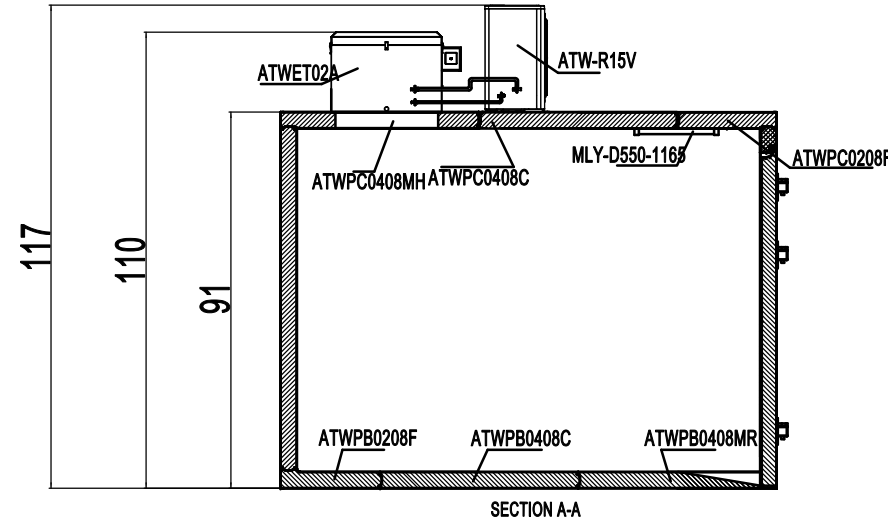

AWC 0810-TF(RR/RL)

REV 11.2024

9.2

10
96

Unit: inch

15	MLY-D550-1165	N/A	48" LED Light for Walk-in and Wire Channel	1
14	WACD001204000	N/A	Distribution Box Assembly	1
13	ATWPL0107	ATWPL0107	Walk-in Corner Wall Panel, 1'x1'	4
12	ATWPW0407	ATWPW0407	Walk-in Wall Panel, 4'	5
11	ATWPW0207	ATWPW0207	Walk-in Wall Panel, 2'	1
10	ATWPW0107	ATWPW0107	Walk-in Wall Panel, 1'	2
9.2	ATWPD0406C03-SL	N/A	Walk-in Door, 3', and Door Frame Panel, 4'(Left-Hinged)	1
9.1	ATWPD0406C03-SR	N/A	Walk-in Door, 3', and Door Frame Panel, 4'(Right-Hinged)	1
8	ATWPC0408C	ATWPC0408C	Walk-in Ceiling Panel, 4'x8' Center Panel	1
7	ATWPC0408MH	ATWPC0408MH	Walk-in Ceiling Panel, 4'x8', Male Side with Opening	1
6	ATWPC0208F	ATWPC0208F	Walk-in Ceiling Panel, 2'x8', Female Side	1
5	ATWPB0408MR	N/A	Walk-in Floor Panel, 4'x8', Male Side, Inner Ramp	1
4	ATWPB0408C	ATWPB0408C	Walk-in Floor Panel, 4'x8', Center Panel	1
3	ATWPB0208F	ATWPB0208F	Walk-in Floor Panel, 2'x8', Female Side	1
2	ATW-R15V	ATW-R15V	Walk-in Condensing Unit	1
1	ATWET02A	ATWET02A	Evaporating Unit, Top Mount, with 2 Fan Motors	1
No.	Part # (New)	Part # (Old)	Part Name	Qty

Door Assembly

Door Frame

20	W0310A03	Door Frame Heater	1
19	W0401046	Inside Safety Release Handle	1
18	W0309237	Electric Terminal Box	2
17	R04012001503	LED Light Wire Channel	1
16	R03004000110	LED Light	1
15	W0499772	Threshold Cover	1
14	10140W017	Door Frame Top Cover	1
13	10140W018	Door Frame Side Cover	2
12	W0410A27	Door Bottom Cover	1
11	W0404948	Door Gasket	1
10	W0604243	Door Latch Assembly	1