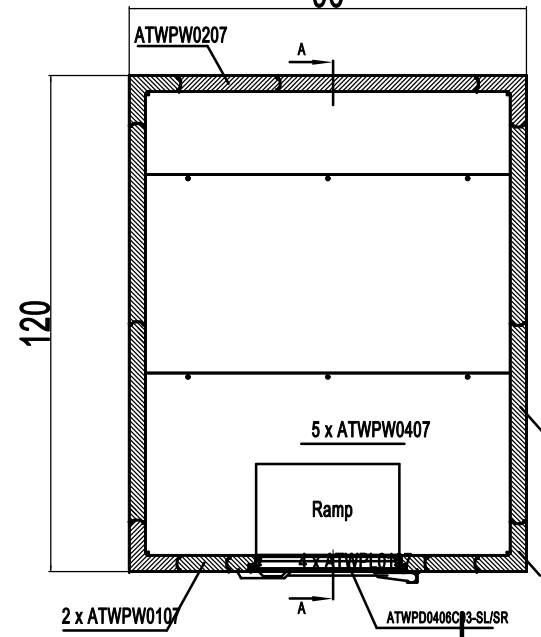

AWC 0810-TF(RR/RL)

REV 11.2024

9.2

10
96

Unit: inch

15	MLY-D550-1165	N/A	48" LED Light for Walk-in and Wire Channel	1
14	WACD001204000	N/A	Distribution Box Assembly	1
13	ATWPL0107	ATWPL0107	Walk-in Corner Wall Panel, 1'x1'	4
12	ATWPW0407	ATWPW0407	Walk-in Wall Panel, 4'	5
11	ATWPW0207	ATWPW0207	Walk-in Wall Panel, 2'	1
10	ATWPW0107	ATWPW0107	Walk-in Wall Panel, 1'	2
9.2	ATWPD0406C03-SL	N/A	Walk-in Door, 3', and Door Frame Panel, 4'(Left-Hinged)	1
9.1	ATWPD0406C03-SR	N/A	Walk-in Door, 3', and Door Frame Panel, 4'(Right-Hinged)	1
8	ATWPC0408C	ATWPC0408C	Walk-in Ceiling Panel, 4'x8' Center Panel	1
7	ATWPC0408MH	ATWPC0408MH	Walk-in Ceiling Panel, 4'x8', Male Side with Opening	1
6	ATWPC0208F	ATWPC0208F	Walk-in Ceiling Panel, 2'x8', Female Side	1
5	ATWPB0408MR	N/A	Walk-in Floor Panel, 4'x8', Male Side, Inner Ramp	1
4	ATWPB0408C	ATWPB0408C	Walk-in Floor Panel, 4'x8', Center Panel	1
3	ATWPB0208F	ATWPB0208F	Walk-in Floor Panel, 2'x8', Female Side	1
2	ATW-R15V	ATW-R15V	Walk-in Condensing Unit	1
1	ATWET02A	ATWET02A	Evaporating Unit, Top Mount, with 2 Fan Motors	1
No.	Part # (New)	Part # (Old)	Part Name	Qty