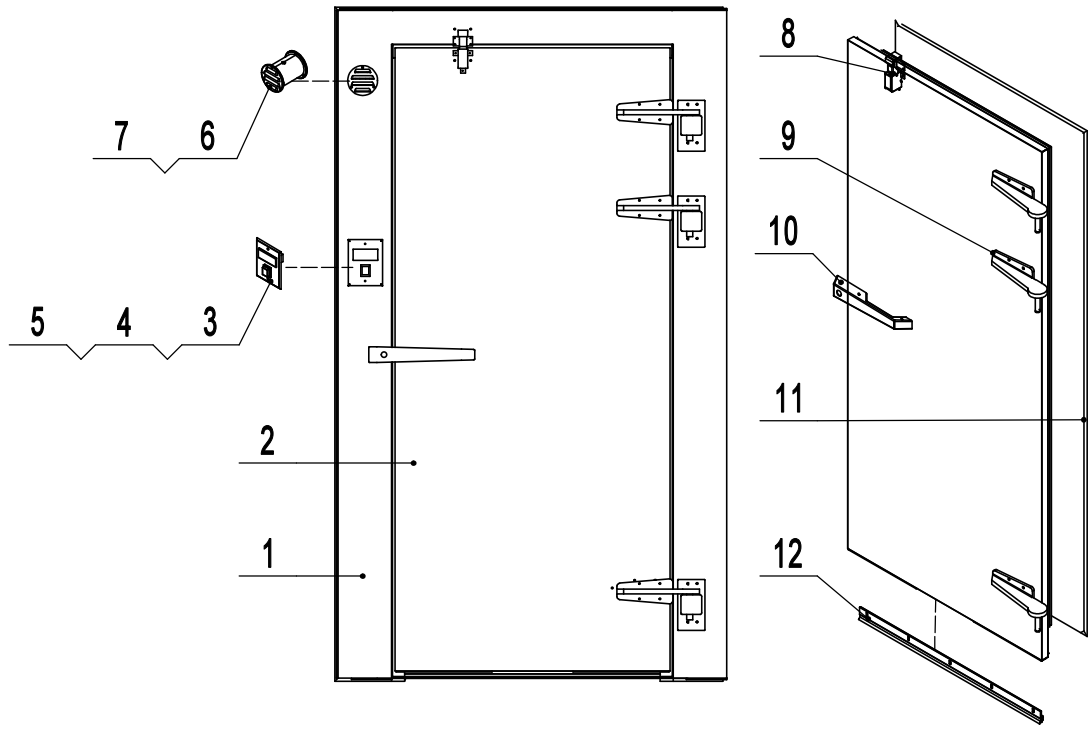

AWC 0810-TF(RR/RL)

REV 11.2024

9.2

10
96

Unit: inch

15	MLY-D550-1165	N/A	48" LED Light for Walk-in and Wire Channel	1
14	WACD001204000	N/A	Distribution Box Assembly	1
13	ATWPL0107	ATWPL0107	Walk-in Corner Wall Panel, 1'x1'	4
12	ATWPW0407	ATWPW0407	Walk-in Wall Panel, 4'	5
11	ATWPW0207	ATWPW0207	Walk-in Wall Panel, 2'	1
10	ATWPW0107	ATWPW0107	Walk-in Wall Panel, 1'	2
9.2	ATWPD0406C03-SL	N/A	Walk-in Door, 3', and Door Frame Panel, 4'(Left-Hinged)	1
9.1	ATWPD0406C03-SR	N/A	Walk-in Door, 3', and Door Frame Panel, 4'(Right-Hinged)	1
8	ATWPC0408C	ATWPC0408C	Walk-in Ceiling Panel, 4'x8' Center Panel	1
7	ATWPC0408MH	ATWPC0408MH	Walk-in Ceiling Panel, 4'x8', Male Side with Opening	1
6	ATWPC0208F	ATWPC0208F	Walk-in Ceiling Panel, 2'x8', Female Side	1
5	ATWPB0408MR	N/A	Walk-in Floor Panel, 4'x8', Male Side, Inner Ramp	1
4	ATWPB0408C	ATWPB0408C	Walk-in Floor Panel, 4'x8', Center Panel	1
3	ATWPB0208F	ATWPB0208F	Walk-in Floor Panel, 2'x8', Female Side	1
2	ATW-R15V	ATW-R15V	Walk-in Condensing Unit	1
1	ATWET02A	ATWET02A	Evaporating Unit, Top Mount, with 2 Fan Motors	1
No.	Part # (New)	Part # (Old)	Part Name	Qty

Door Assembly

Door Frame

20	W0310A03	Door Frame Heater	1
19	W0401046	Inside Safety Release Handle	1
18	W0309237	Electric Terminal Box	2
17	R04012001503	LED Light Wire Channel	1
16	R03004000110	LED Light	1
15	W0499772	Threshold Cover	1
14	10140W017	Door Frame Top Cover	1
13	10140W018	Door Frame Side Cover	2
12	W0410A27	Door Bottom Cover	1
11	W0404948	Door Gasket	1
10	W0604243	Door Latch Assembly	1