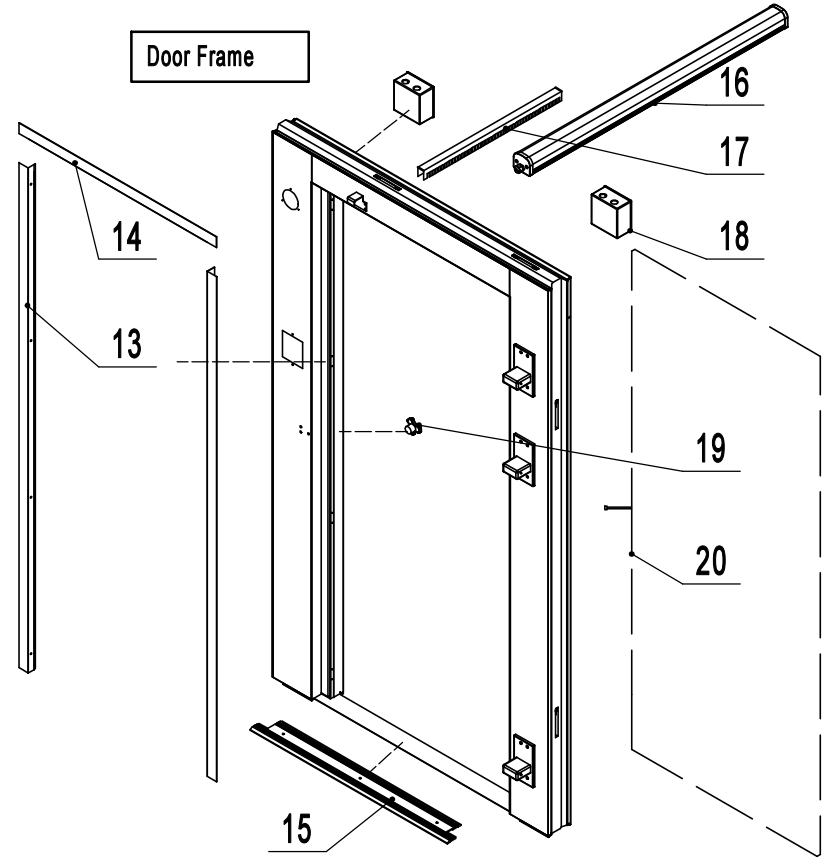

AWC 0810-TF(RR/RL)

REV 11.2024

9.2

10
96

Unit: inch

15	MLY-D550-1165	N/A	48" LED Light for Walk-in and Wire Channel	1
14	WACD001204000	N/A	Distribution Box Assembly	1
13	ATWPL0107	ATWPL0107	Walk-in Corner Wall Panel, 1'x1'	4
12	ATWPW0407	ATWPW0407	Walk-in Wall Panel, 4'	5
11	ATWPW0207	ATWPW0207	Walk-in Wall Panel, 2'	1
10	ATWPW0107	ATWPW0107	Walk-in Wall Panel, 1'	2
9.2	ATWPD0406C03-SL	N/A	Walk-in Door, 3', and Door Frame Panel, 4'(Left-Hinged)	1
9.1	ATWPD0406C03-SR	N/A	Walk-in Door, 3', and Door Frame Panel, 4'(Right-Hinged)	1
8	ATWPC0408C	ATWPC0408C	Walk-in Ceiling Panel, 4'x8' Center Panel	1
7	ATWPC0408MH	ATWPC0408MH	Walk-in Ceiling Panel, 4'x8', Male Side with Opening	1
6	ATWPC0208F	ATWPC0208F	Walk-in Ceiling Panel, 2'x8', Female Side	1
5	ATWPB0408MR	N/A	Walk-in Floor Panel, 4'x8', Male Side, Inner Ramp	1
4	ATWPB0408C	ATWPB0408C	Walk-in Floor Panel, 4'x8', Center Panel	1
3	ATWPB0208F	ATWPB0208F	Walk-in Floor Panel, 2'x8', Female Side	1
2	ATW-R15V	ATW-R15V	Walk-in Condensing Unit	1
1	ATWET02A	ATWET02A	Evaporating Unit, Top Mount, with 2 Fan Motors	1
No.	Part # (New)	Part # (Old)	Part Name	Qty

Door Assembly

Door Frame

20	W0310A03	Door Frame Heater	1
19	W0401046	Inside Safety Release Handle	1
18	W0309237	Electric Terminal Box	2
17	R04012001503	LED Light Wire Channel	1
16	R03004000110	LED Light	1
15	W0499772	Threshold Cover	1
14	10140W017	Door Frame Top Cover	1
13	10140W018	Door Frame Side Cover	2
12	W0410A27	Door Bottom Cover	1
11	W0404948	Door Gasket	1
10	W0604243	Door Latch Assembly	1