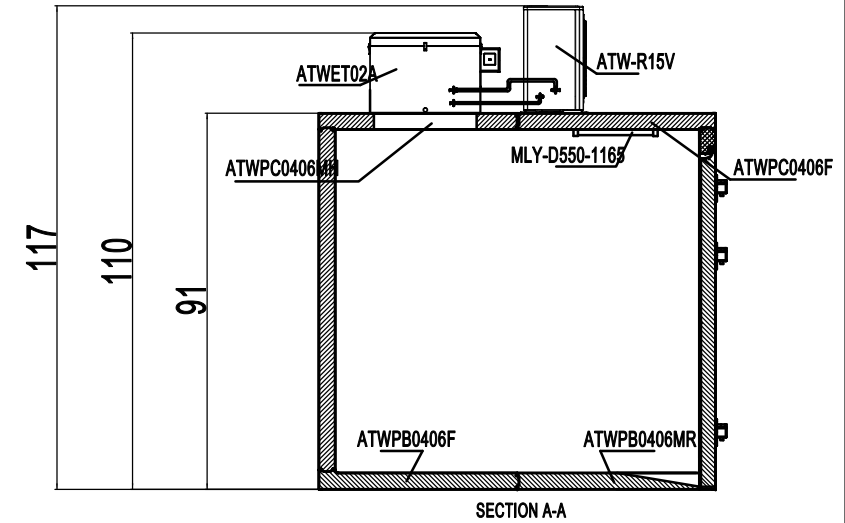

AWF 0608-TF(RR/RL)

REV 11.2024

Unit: inch

11	MLY-D550-1165	N/A	48" LED Light for Walk-in and Wire Channel	1
10	ATWPL0107	ATWPL0107	Walk-in Corner Wall Panel, 1'x1'	4
9	ATWPW0407	ATWPW0407	Walk-in Wall Panel, 4'	3
8	ATWPW0207	ATWPW0207	Walk-in Wall Panel, 2'	2
7.2	ATWPD0406C03-SL	N/A	Walk-in Door, 3', and Door Frame Panel, 4'(Left Hinged)	1
7.1	ATWPD0406C03-SR	N/A	Walk-in Door, 3', and Door Frame Panel, 4'(Right Hinged)	1
6	ATWPC0406MH	ATWPC0406MH	Walk-in Ceiling Panel, 4'x6'. Male Side with Opening	1
5	ATWPC0406F	ATWPC0406F	Walk-in Ceiling Panel, 4'x6', Female Side	1
4	ATWPB0406MR	N/A	Walk-in Floor Panel, 4'x6', Male Side, Inner Ramp	1
3	ATWPB0406F	ATWPB0406F	Walk-in Floor Panel, 4'x6', Female Side	1
2	ATW-R15V	ATW-R15V	Walk-in Condensing Unit	1
1	ATWET02A	ATWET02A	Evaporating unit, Top Mount, with 2 Fan Motors	1
No.	Part # (New)	Part # (Old)	Part Name	Qty

**Door Assembly**

**Door Frame**

20	W0310A03	Door Frame Heater	1
19	W0401046	Inside Safety Release Handle	1
18	W0309237	Electric Terminal Box	2
17	R04012001503	LED Light Wire Channel	1
16	R03004000110	LED Light	1
15	W0499772	Threshold Cover	1
14	10140W017	Door Frame Top Cover	1
13	10140W018	Door Frame Side Cover	2
12	W0410A27	Door Bottom Cover	1
11	W0404948	Door Gasket	1
10	W0604243	Door Latch Assembly	1