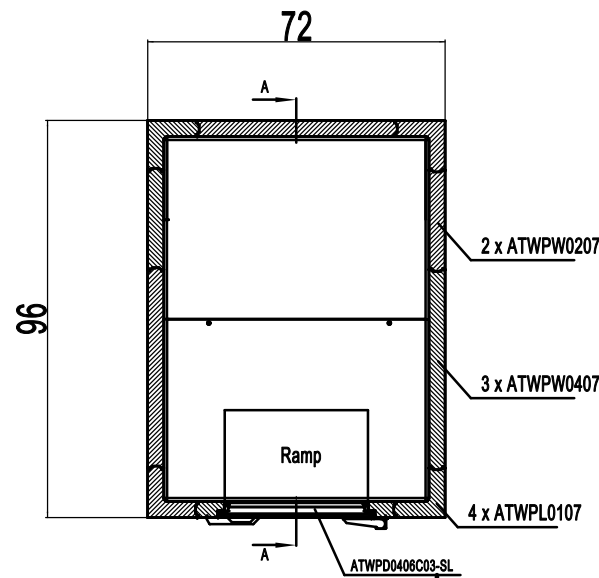

AWF 0608-TF(RR/RL)

REV 11.2024

Unit: inch

11	MLY-D550-1165	N/A	48" LED Light for Walk-in and Wire Channel	1
10	ATWPL0107	ATWPL0107	Walk-in Corner Wall Panel, 1'x1'	4
9	ATWPW0407	ATWPW0407	Walk-in Wall Panel, 4'	3
8	ATWPW0207	ATWPW0207	Walk-in Wall Panel, 2'	2
7.2	ATWPD0406C03-SL	N/A	Walk-in Door, 3', and Door Frame Panel, 4'(Left Hinged)	1
7.1	ATWPD0406C03-SR	N/A	Walk-in Door, 3', and Door Frame Panel, 4'(Right Hinged)	1
6	ATWPC0406MH	ATWPC0406MH	Walk-in Ceiling Panel, 4'x6'. Male Side with Opening	1
5	ATWPC0406F	ATWPC0406F	Walk-in Ceiling Panel, 4'x6', Female Side	1
4	ATWPB0406MR	N/A	Walk-in Floor Panel, 4'x6', Male Side, Inner Ramp	1
3	ATWPB0406F	ATWPB0406F	Walk-in Floor Panel, 4'x6', Female Side	1
2	ATW-R15V	ATW-R15V	Walk-in Condensing Unit	1
1	ATWET02A	ATWET02A	Evaporating unit, Top Mount, with 2 Fan Motors	1
No.	Part # (New)	Part # (Old)	Part Name	Qty