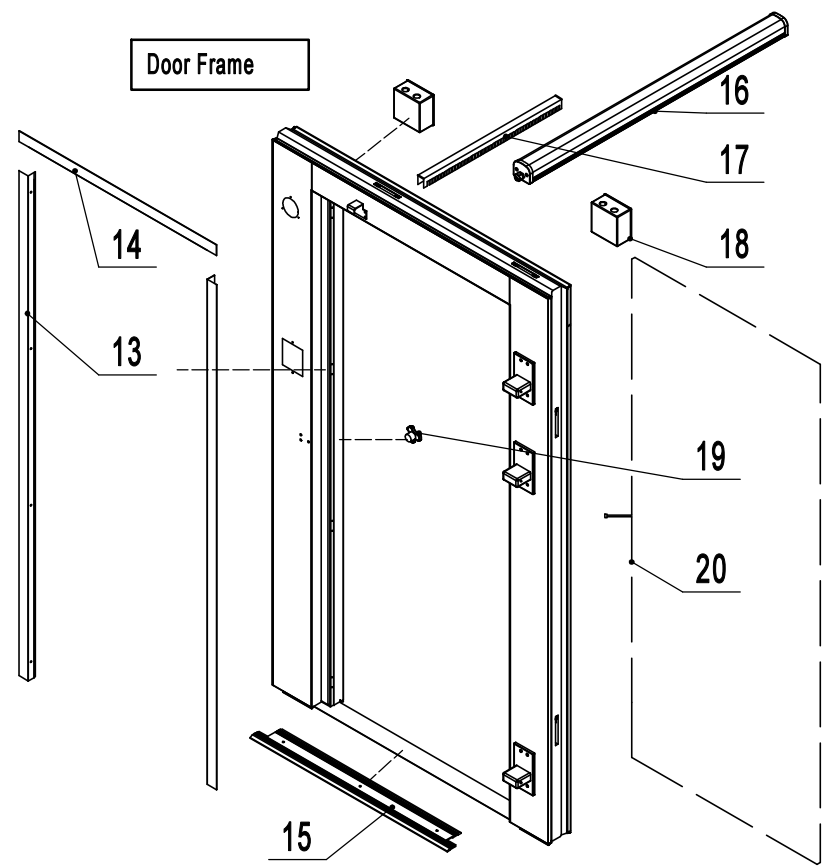

AWF 0608-TF(RR/RL)

REV 11.2024

Unit: inch

11	MLY-D550-1165	N/A	48" LED Light for Walk-in and Wire Channel	1
10	ATWPL0107	ATWPL0107	Walk-in Corner Wall Panel, 1'x1'	4
9	ATWPW0407	ATWPW0407	Walk-in Wall Panel, 4'	3
8	ATWPW0207	ATWPW0207	Walk-in Wall Panel, 2'	2
7.2	ATWPD0406C03-SL	N/A	Walk-in Door, 3', and Door Frame Panel, 4'(Left Hinged)	1
7.1	ATWPD0406C03-SR	N/A	Walk-in Door, 3', and Door Frame Panel, 4'(Right Hinged)	1
6	ATWPC0406MH	ATWPC0406MH	Walk-in Ceiling Panel, 4'x6'. Male Side with Opening	1
5	ATWPC0406F	ATWPC0406F	Walk-in Ceiling Panel, 4'x6', Female Side	1
4	ATWPB0406MR	N/A	Walk-in Floor Panel, 4'x6', Male Side, Inner Ramp	1
3	ATWPB0406F	ATWPB0406F	Walk-in Floor Panel, 4'x6', Female Side	1
2	ATW-R15V	ATW-R15V	Walk-in Condensing Unit	1
1	ATWET02A	ATWET02A	Evaporating unit, Top Mount, with 2 Fan Motors	1
No.	Part # (New)	Part # (Old)	Part Name	Qty

**Door Assembly**

**Door Frame**

20	W0310A03	Door Frame Heater	1
19	W0401046	Inside Safety Release Handle	1
18	W0309237	Electric Terminal Box	2
17	R04012001503	LED Light Wire Channel	1
16	R03004000110	LED Light	1
15	W0499772	Threshold Cover	1
14	10140W017	Door Frame Top Cover	1
13	10140W018	Door Frame Side Cover	2
12	W0410A27	Door Bottom Cover	1
11	W0404948	Door Gasket	1
10	W0604243	Door Latch Assembly	1