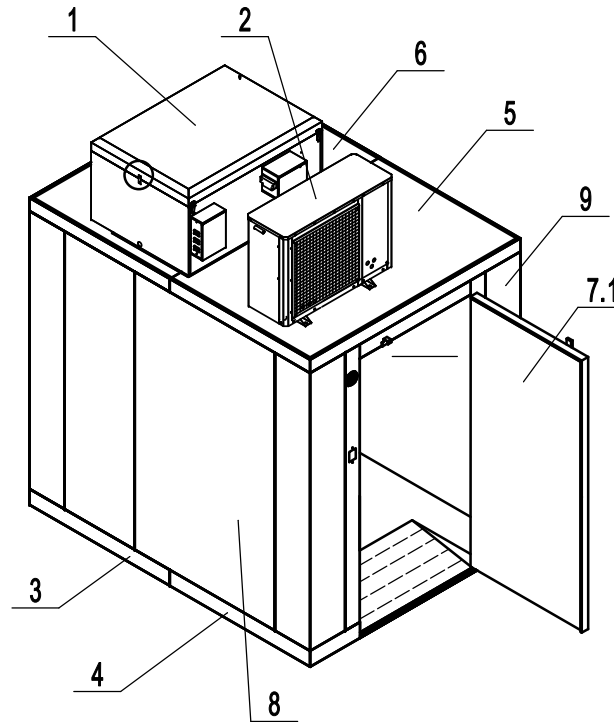

AWF 0608-TF(RR/RL)

REV 11.2024

Unit: inch

11	MLY-D550-1165	N/A	48" LED Light for Walk-in and Wire Channel	1
10	ATWPL0107	ATWPL0107	Walk-in Corner Wall Panel, 1'x1'	4
9	ATWPW0407	ATWPW0407	Walk-in Wall Panel, 4'	3
8	ATWPW0207	ATWPW0207	Walk-in Wall Panel, 2'	2
7.2	ATWPD0406C03-SL	N/A	Walk-in Door, 3', and Door Frame Panel, 4'(Left Hinged)	1
7.1	ATWPD0406C03-SR	N/A	Walk-in Door, 3', and Door Frame Panel, 4'(Right Hinged)	1
6	ATWPC0406MH	ATWPC0406MH	Walk-in Ceiling Panel, 4'x6'. Male Side with Opening	1
5	ATWPC0406F	ATWPC0406F	Walk-in Ceiling Panel, 4'x6', Female Side	1
4	ATWPB0406MR	N/A	Walk-in Floor Panel, 4'x6', Male Side, Inner Ramp	1
3	ATWPB0406F	ATWPB0406F	Walk-in Floor Panel, 4'x6', Female Side	1
2	ATW-R15V	ATW-R15V	Walk-in Condensing Unit	1
1	ATWET02A	ATWET02A	Evaporating unit, Top Mount, with 2 Fan Motors	1
No.	Part # (New)	Part # (Old)	Part Name	Qty

**Door Assembly**

**Door Frame**

20	W0310A03	Door Frame Heater	1
19	W0401046	Inside Safety Release Handle	1
18	W0309237	Electric Terminal Box	2
17	R04012001503	LED Light Wire Channel	1
16	R03004000110	LED Light	1
15	W0499772	Threshold Cover	1
14	10140W017	Door Frame Top Cover	1
13	10140W018	Door Frame Side Cover	2
12	W0410A27	Door Bottom Cover	1
11	W0404948	Door Gasket	1
10	W0604243	Door Latch Assembly	1

9	W0604241	Door Hinge	3
8	W0604242	Door Closer	1
7	W0310A04	Air-Pressure Relief Vent Heater	1
6	W0399302	Air-Pressure Relief Vent Assembly	1
5	ATWET02107000	Display Panel	1
4	W0302224	Temperature Display	1
3	W0308019	Light Switch	1
2		Door	1
1		Door Frame	1
No.	Part No.	Description	Qty