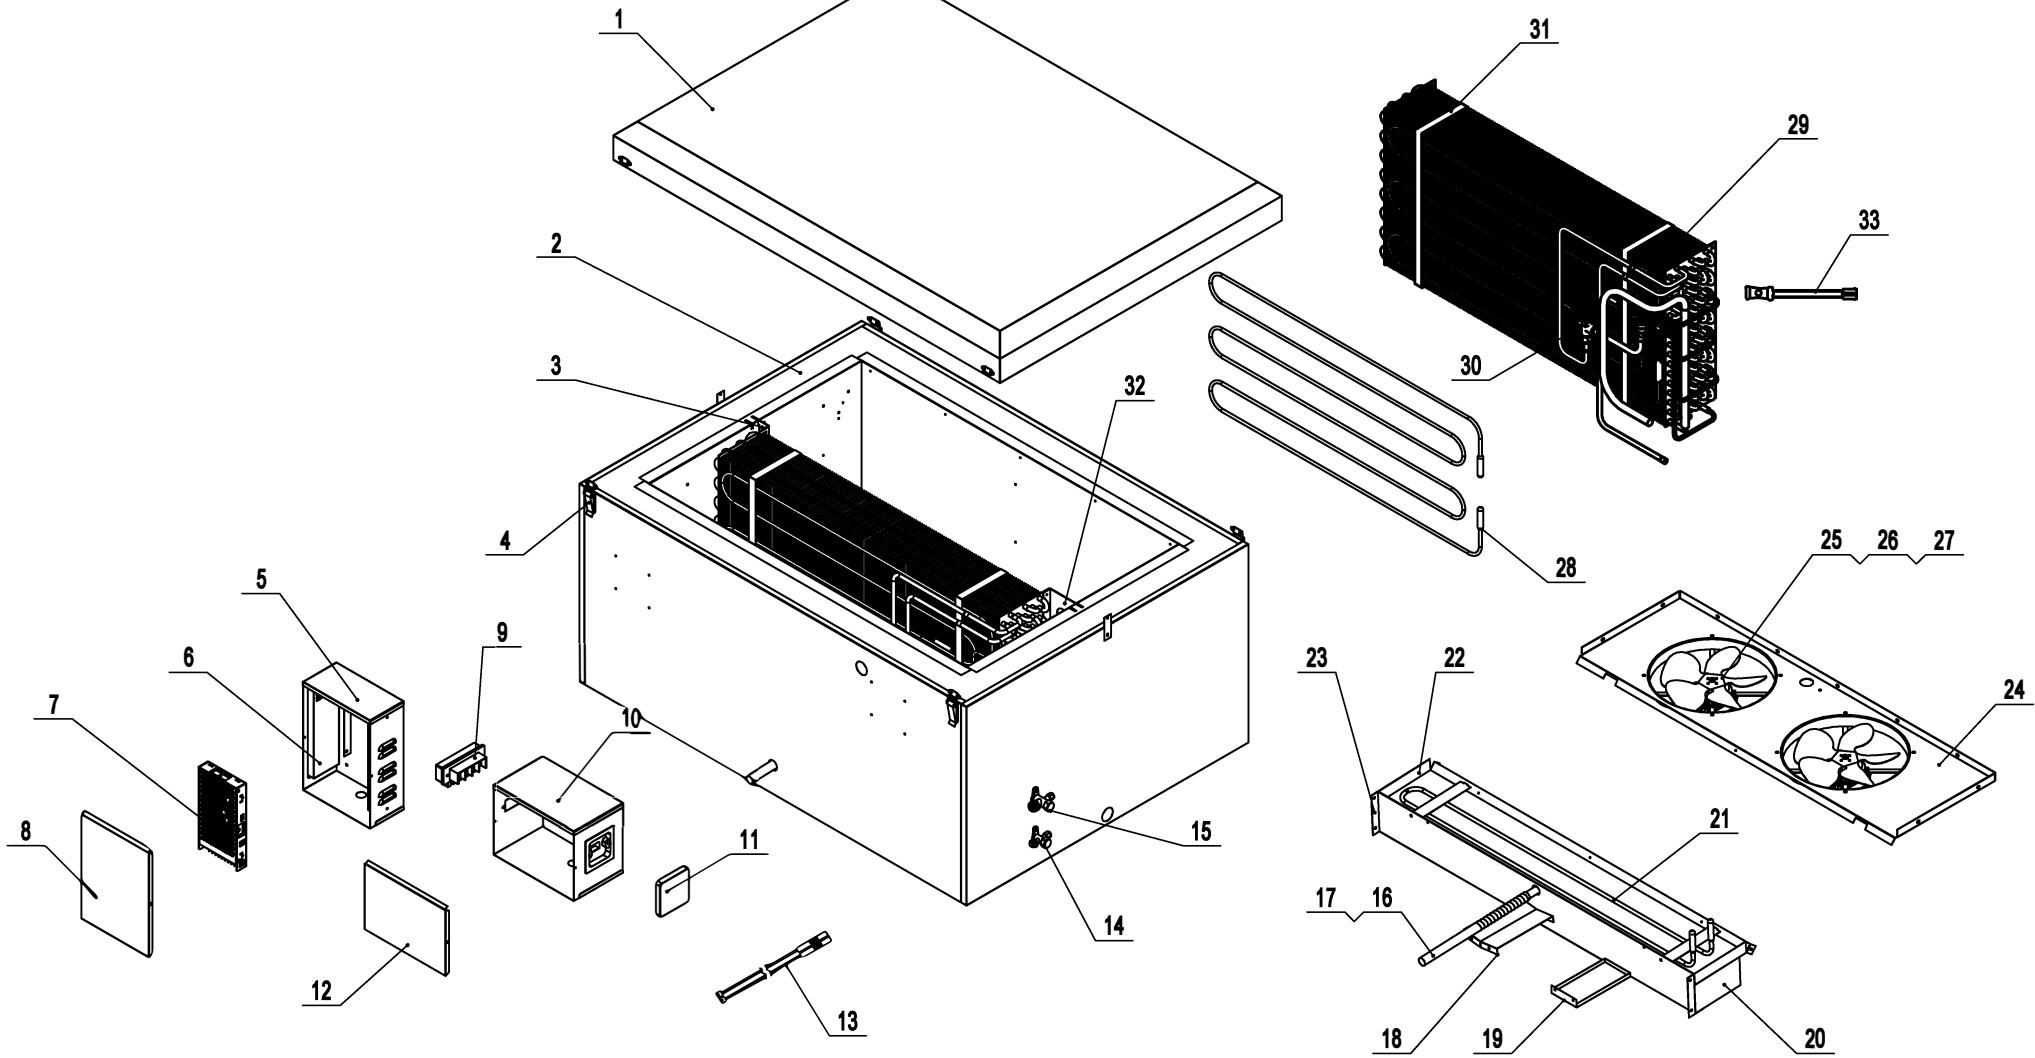

ATWE-T02A

33	R03008000032	Thermo Cutoff	1	19	10140E001	Suction Tube Splash Block	1
32	10140E007	Evap Right Fastner	1	18	10140E003	Drain Hose Splash Block	1
31	10140E020	Evap Defrost Tube Fastner	2	17	W0310067	Drain Hose Heating Tube	1
30	W0206010	Thermo Expansion Valve	1	16	W0414031	Drain Pipe	1
29	W0202675	Evaporator	1	15	W0205036	T Shut Off Valve	1
28	W0311105	Evap Heating Tube	1	14	W0205035	T Shut Off Valve	1
27	W0301056	Evap Fan Blade	2	13	R03019000031	Temperature Sensor	1
26	W0301131	Evap Fan Motor	2	12	10140E009	Controller Box Cover	1
25	R03001000001	Evap Fan Motor Bracket	2	11	N/E	Controller	1
24	10140E005	Evap Front Cover	1	10	ATW0606104003500	Controller Box	1
23	10140E023	Drain Pan Fastner	1	9	W0309300	Terminal Block	1
22	10140E006	Evap Drain Pan	1	8	ATW0606103011500	Power Supply Box Cover	1
21	W0311106	Evap Drain Pan Heating Tube	1	7	W0399145	Power Supply/Transformer	1
20	R08011000004	Evap Drain Pan Foam	1	6	ATW0606103014500	Power Supply Water Guard	2

5	ATW0606103012500	Power Supply Box	1
4	W0604244	Latch	4
3	10140E008	Evap Left Fastner	1
2	ATW10140-EF01	Evap Cabinet	1
1	ATW10140-EF02	Evap Top Cover	1
No.	Part #	Part Name	Qty