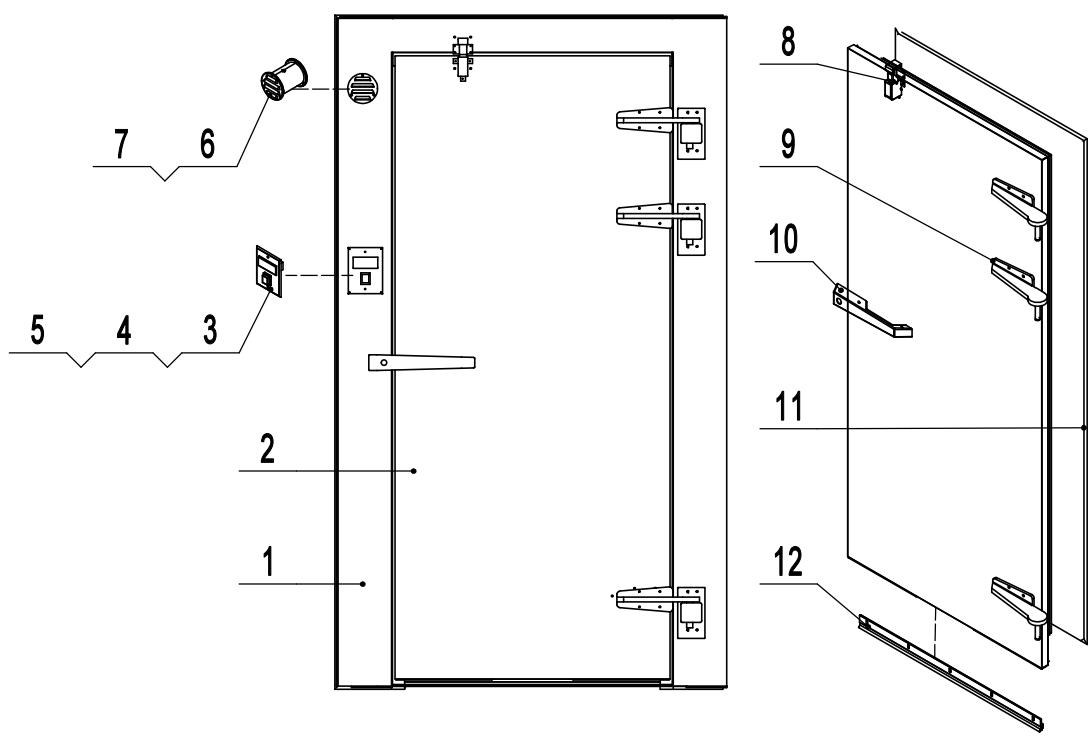

AWF 0608-TF(RR/RL)

REV 11.2024

Unit: inch

11	MLY-D550-1165	N/A	48" LED Light for Walk-in and Wire Channel	1
10	ATWPL0107	ATWPL0107	Walk-in Corner Wall Panel, 1'x1'	4
9	ATWPW0407	ATWPW0407	Walk-in Wall Panel, 4'	3
8	ATWPW0207	ATWPW0207	Walk-in Wall Panel, 2'	2
7.2	ATWPD0406C03-SL	N/A	Walk-in Door, 3', and Door Frame Panel, 4'(Left Hinged)	1
7.1	ATWPD0406C03-SR	N/A	Walk-in Door, 3', and Door Frame Panel, 4'(Right Hinged)	1
6	ATWPC0406MH	ATWPC0406MH	Walk-in Ceiling Panel, 4'x6'. Male Side with Opening	1
5	ATWPC0406F	ATWPC0406F	Walk-in Ceiling Panel, 4'x6', Female Side	1
4	ATWPB0406MR	N/A	Walk-in Floor Panel, 4'x6', Male Side, Inner Ramp	1
3	ATWPB0406F	ATWPB0406F	Walk-in Floor Panel, 4'x6', Female Side	1
2	ATW-R15V	ATW-R15V	Walk-in Condensing Unit	1
1	ATWET02A	ATWET02A	Evaporating unit, Top Mount, with 2 Fan Motors	1
No.	Part # (New)	Part # (Old)	Part Name	Qty

**Door Assembly**

**Door Frame**

20	W0310A03	Door Frame Heater	1
19	W0401046	Inside Safety Release Handle	1
18	W0309237	Electric Terminal Box	2
17	R04012001503	LED Light Wire Channel	1
16	R03004000110	LED Light	1
15	W0499772	Threshold Cover	1
14	10140W017	Door Frame Top Cover	1
13	10140W018	Door Frame Side Cover	2
12	W0410A27	Door Bottom Cover	1
11	W0404948	Door Gasket	1
10	W0604243	Door Latch Assembly	1