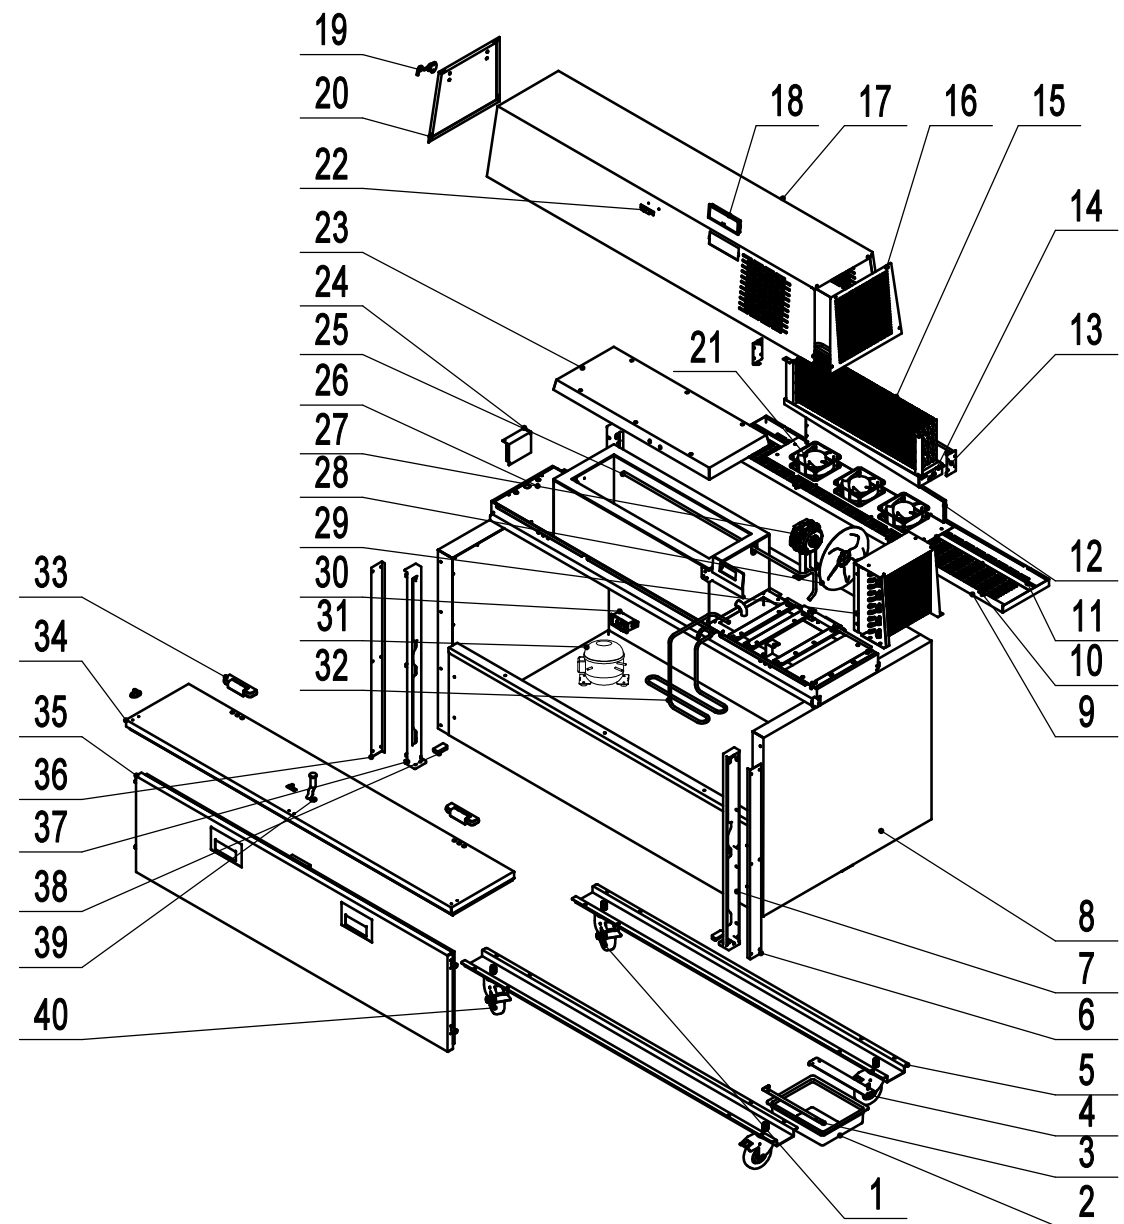

AMC-4901
REV 11.2024

A	38	R0401000039	W0415766	Rubber pad	2
	37	R06099000147	W0604A41	Left Chute	1
	36	AMC5802109014	N/A	Left Chute Blocker	1
	35	AMC4902221000	N/A	Front Door Foam Assembly	1
	34	AMC4902221010	N/A	Vertical Swing Door Foam Assembly	1
	33	R06006000014	W0604A47	Hinge	2
	32	R02015001055	W0210W28	Discharge Tube	1
	31	R02000000007	W0201042	Compressor	1
	30	R03002000042	W0302173	Temp Controller	1
	29	R02005000066	W02037649	Condenser Coil	1
	28	R03000000018	W0301061	Fan Blade	1
B	27	R03001000080	W0301047	Condenser Fan Motor	1
	26	AMC4902224000	N/A	Evaporation Tank Assembly	1
	25	R02015001126	W0210W38	Suction Tube	1
	24	R03024000010	W0399177	Power Supply/Transformer	1
	23	AMC5802124000	N/A	Evap Top Cover	1
	22	R06099000146	W0604A40	Silver Copper Bead	1
	21	R03001000015	W0301112	Evap Fan Motor	3
	20	AMC5802109002	N/A	Left Side Evap Cover Plate	1
	19	R06099000150	W0604A45	3Inch Stainless steel hook	1
	18	R04011000113	W0409901	Controller Cover	1
	17	AMC4902109000430	N/A	Evap Cover	1
	16	AMC5802109001	N/A	Right Side Evap Cover Plate	1
C	15	R02002000158	N/A	Evap Coil	1
	14	AMC5802109003	N/A	Evap Drain Pan	1
	13	AMC5802104000	N/A	Evap Fixing Plate	2
	12	AMC5802109005	N/A	Stack Duct Diverter	1
	11	AMC4902109003430	N/A	Air Deflector Diverter	1
	10	AMC5802109010430	N/A	Evap Fan Fixing Plate	1
	9	AMC4902109001430	N/A	Air Deflector	1
	8	AMC4901206000	N/A	Cabinet Assembly	1
	7	R06099000148	W0604A42	Right Chute	1
	6	AMC5802109013	N/A	Right Chute Blocker	1
	5	AMC4902109005500	N/A	Base Support	2
D	4	AMC5802109016	N/A	Drain Pan Back Fastner	1
	3	AMC5802109015	N/A	Drain Pan Front Fastner	1
	2	R04013000015	W0411216	Drain Pan	1
	1	R06001000010	B0604413	4" M14 Stem Caster W/O Brake	2

40	N/A	B0604421	4" M14 Stem Caster W/ Brake	2
39	R06099000365	N/A	Vertical Swing Door Lock	1

No.	Part #	Old Part #	Part Name	Qty
-----	--------	------------	-----------	-----