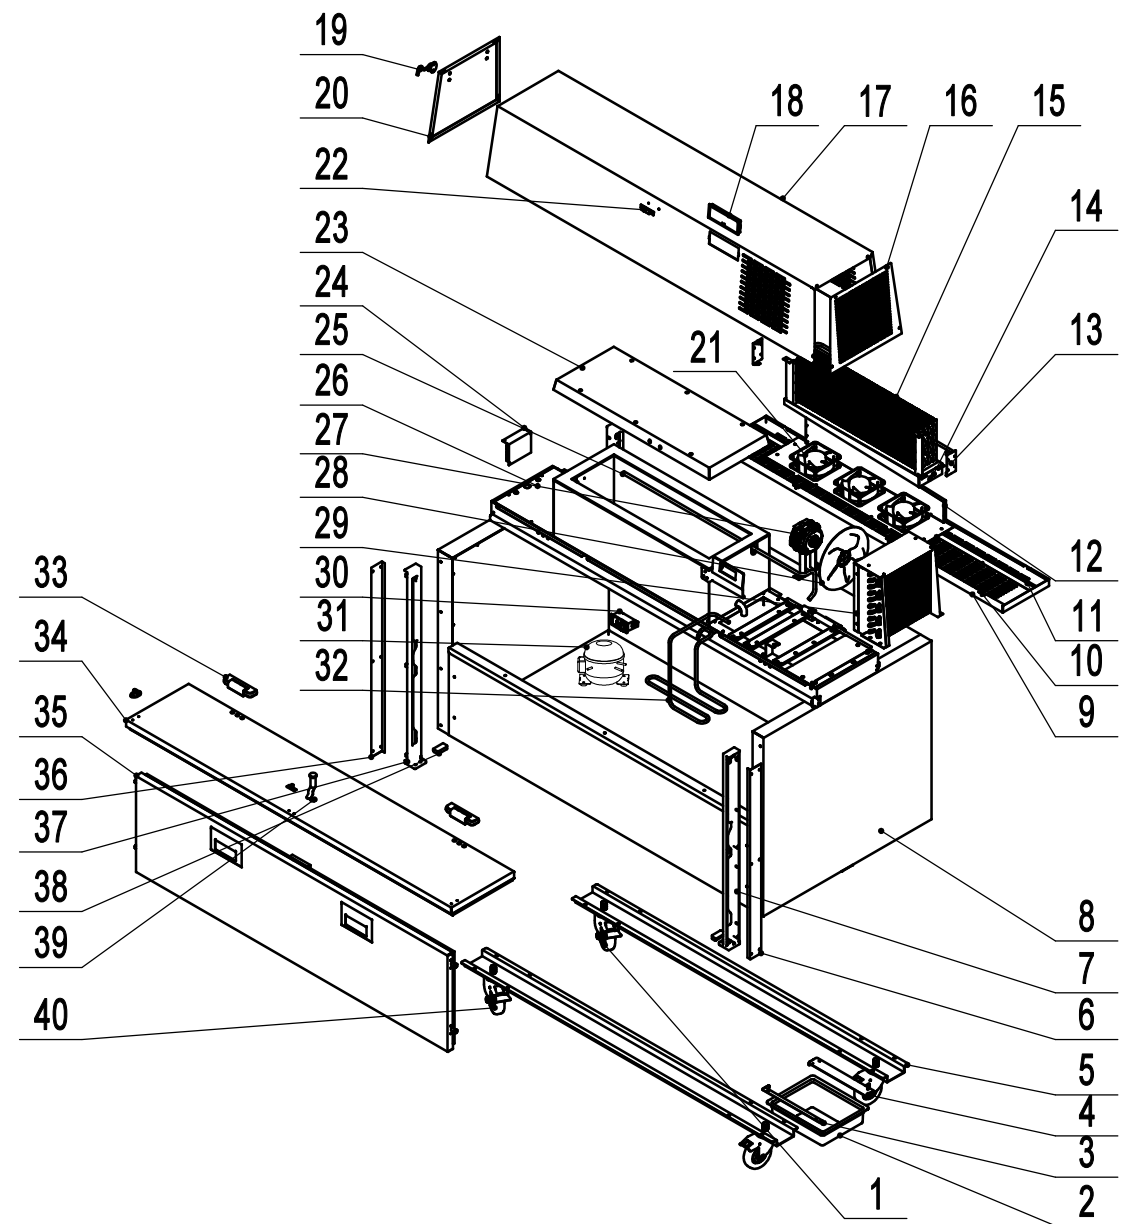

AMC-4901
REV 11.2024

A	38	R0401000039	W0415766	Rubber pad	2
	37	R06099000147	W0604A41	Left Chute	1
	36	AMC5802109014	N/A	Left Chute Blocker	1
	35	AMC4902221000	N/A	Front Door Foam Assembly	1
	34	AMC4902221010	N/A	Vertical Swing Door Foam Assembly	1
	33	R06006000014	W0604A47	Hinge	2
	32	R02015001055	W0210W28	Discharge Tube	1
	31	R02000000007	W0201042	Compressor	1
	30	R03002000042	W0302173	Temp Controller	1
	29	R02005000066	W02037649	Condenser Coil	1
	28	R03000000018	W0301061	Fan Blade	1
B	27	R03001000080	W0301047	Condenser Fan Motor	1
	26	AMC4902224000	N/A	Evaporation Tank Assembly	1
	25	R02015001126	W0210W38	Suction Tube	1
	24	R03024000010	W0399177	Power Supply/Transformer	1
	23	AMC5802124000	N/A	Evap Top Cover	1
	22	R06099000146	W0604A40	Silver Copper Bead	1
	21	R03001000015	W0301112	Evap Fan Motor	3
	20	AMC5802109002	N/A	Left Side Evap Cover Plate	1
	19	R06099000150	W0604A45	3Inch Stainless steel hook	1
	18	R04011000113	W0409901	Controller Cover	1
	17	AMC4902109000430	N/A	Evap Cover	1
	16	AMC5802109001	N/A	Right Side Evap Cover Plate	1
C	15	R02002000158	N/A	Evap Coil	1
	14	AMC5802109003	N/A	Evap Drain Pan	1
	13	AMC5802104000	N/A	Evap Fixing Plate	2
	12	AMC5802109005	N/A	Stack Duct Diverter	1
	11	AMC4902109003430	N/A	Air Deflector Diverter	1
	10	AMC5802109010430	N/A	Evap Fan Fixing Plate	1
	9	AMC4902109001430	N/A	Air Deflector	1
	8	AMC4901206000	N/A	Cabinet Assembly	1
	7	R06099000148	W0604A42	Right Chute	1
	6	AMC5802109013	N/A	Right Chute Blocker	1
	5	AMC4902109005500	N/A	Base Support	2
D	4	AMC5802109016	N/A	Drain Pan Back Fastner	1
	3	AMC5802109015	N/A	Drain Pan Front Fastner	1
	2	R04013000015	W0411216	Drain Pan	1
	1	R06001000010	B0604413	4" M14 Stem Caster W/O Brake	2

40	N/A	B0604421	4" M14 Stem Caster W/ Brake	2
39	R06099000365	N/A	Vertical Swing Door Lock	1

No.	Part #	Old Part #	Part Name	Qty
-----	--------	------------	-----------	-----