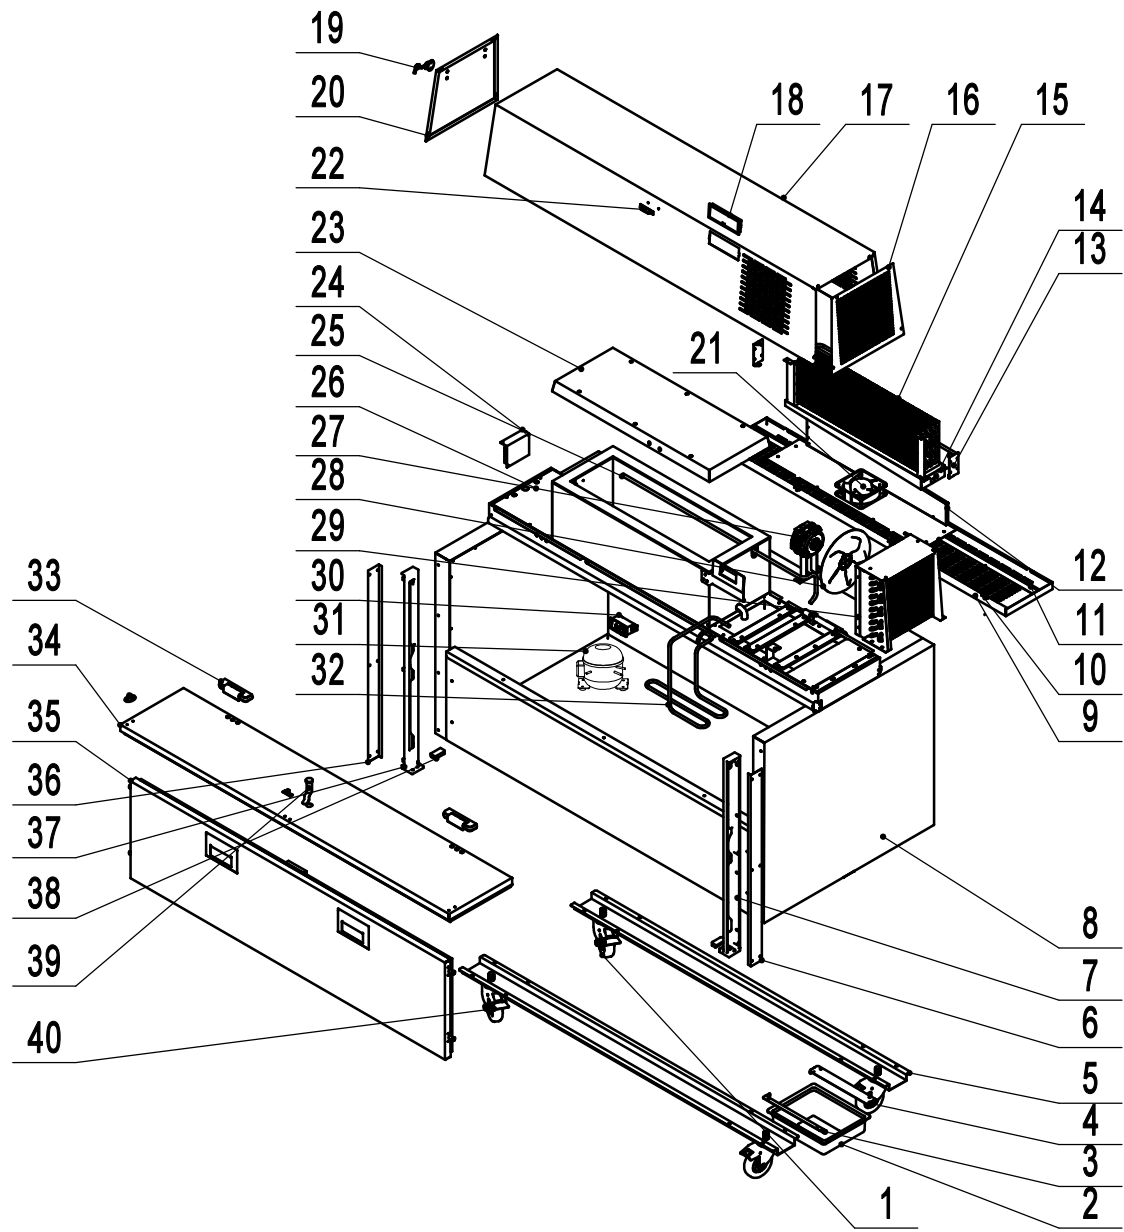

AMC-3401
REV 10.2024

A	38	R0401000039	W0415766	Rubber pad	2
	37	R06099000147	W0604A41	Left Chute	1
	36	AMC5802109014	N/A	Left Chute Blocker	1
	35	AMC3401221000	N/A	Front Door Foam Assembly	1
	34	AMC3401221010	N/A	Vertical Swing Door Foam Assembly	1
	33	R06006000014	W0604A47	Hinge	2
	32	R02015001478	N/A	Discharge Tube	1
	31	R02000000006	W0201041	Compressor	1
	30	R03002000042	W0302173	Temp Controller	1
	29	R02005000066	W02037649	Condenser Coil	1
	28	R03000000018	W0301061	Fan Blade	1
B	27	R03001000080	W0301047	Condenser Fan Motor	1
	26	N/A	N/A	Evaporation Tank Assembly	1
	25	R02015001477	N/A	Suction Tube	1
	24	R03024000010	W0399177	Power Supply/Transformer	1
	23	AMC3402124028500	N/A	Evap Top Cover	1
	22	R06099000146	W0604A40	Silver Copper Bead	1
	21	R03001000015	W0301112	Evap Fan Motor	1
	20	AMC5802109002	N/A	Left Side Evap Cover Plate	1
	19	R06099000150	W0604A45	Stainless Steel Hook	1
	18	R04011000113	W0409901	Controller Cover	1
	17	AMC3402109025430	N/A	Evap Cover	1
	16	AMC5802109001	N/A	Right Side Evap Cover Plate	1
C	15	R02002000184	N/A	Evap Coil	1
	14	AMC3402109023201	N/A	Evap Drain Pan	1
	13	AMC5802104000	N/A	Evap Fixing Plate	2
	12	AMC3402109024201	N/A	Stack Duct Diverter	1
	11	AMC3402109011430	N/A	Air Deflector Diverter	1
	10	AMC3402109022430	N/A	Evap Fan Fixing Plate	1
	9	AMC3402109010430	N/A	Air Deflector	1
	8	AMC3401206000	N/A	Cabinet Assembly	1
	7	R06099000148	W0604A42	Right Chute	1
	6	AMC5802109013	N/A	Right Chute Blocker	1
	5	AMC3402109002500	N/A	Base Support	2
D	4	AMC5802109016	N/A	Drain Pan Back Fastner	1
	3	AMC5802109015	N/A	Drain Pan Front Fastner	1
	2	R04013000015	W0411216	Drain Pan	1
	1	R06001000010	B0604413	4" M14 Stem Caster W/O Brake	2

No.	Part #	Old Part #	Part Name	Qty
-----	--------	------------	-----------	-----

40	N/A	B0604421	4" M14 Stem Caster W/ Brake	2
39	R06099000365	N/A	Vertical Swing Door Lock	1