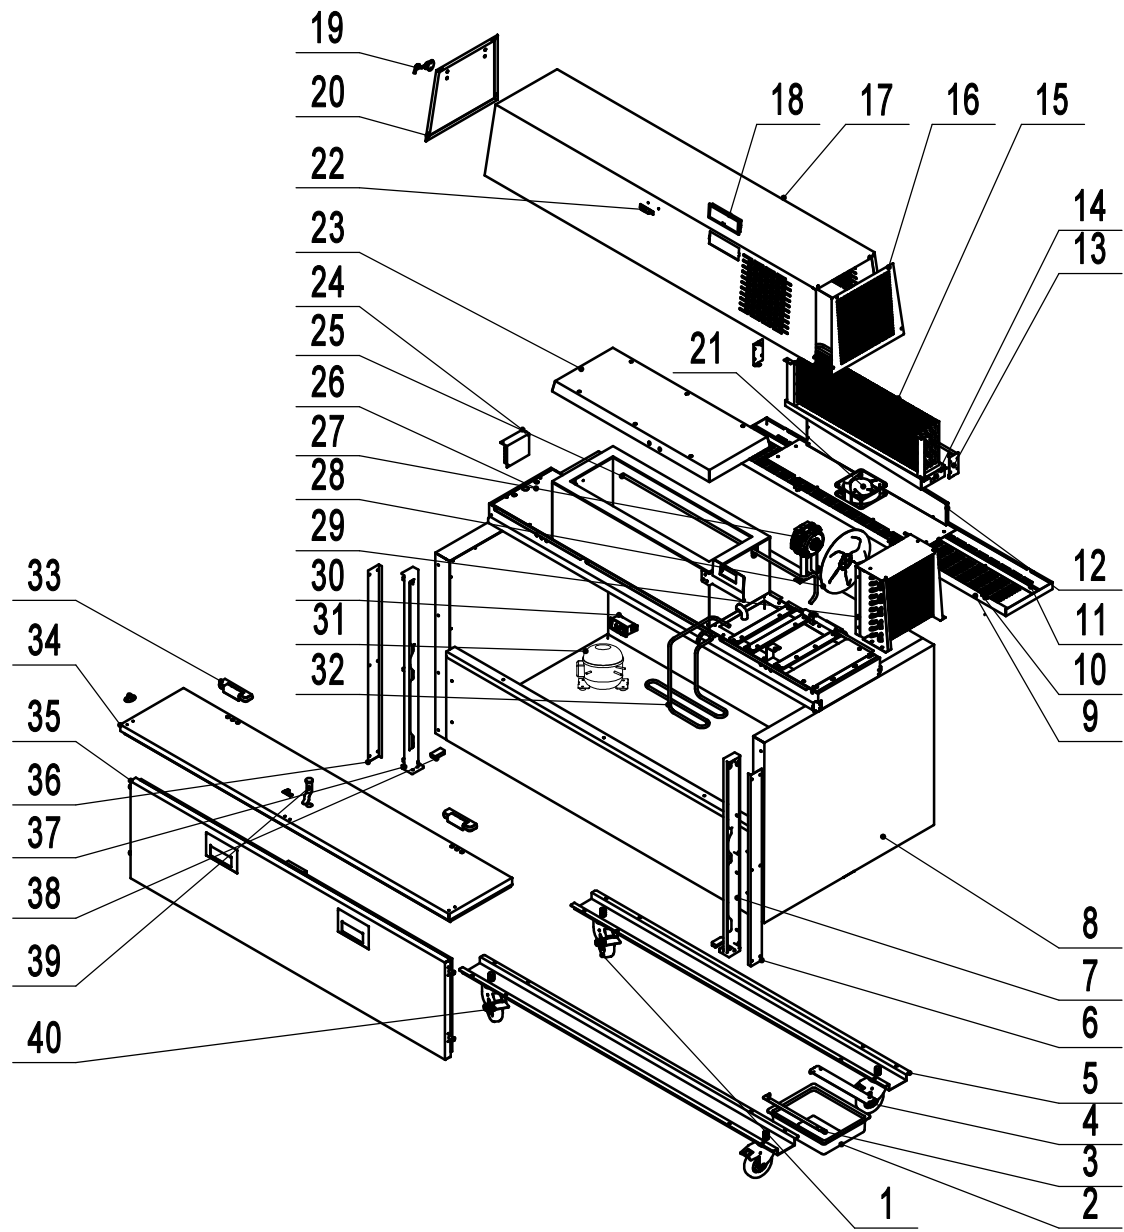

AMC-3401
REV 10.2024

A	38	R0401000039	W0415766	Rubber pad	2
	37	R06099000147	W0604A41	Left Chute	1
	36	AMC5802109014	N/A	Left Chute Blocker	1
	35	AMC3401221000	N/A	Front Door Foam Assembly	1
	34	AMC3401221010	N/A	Vertical Swing Door Foam Assembly	1
	33	R06006000014	W0604A47	Hinge	2
	32	R02015001478	N/A	Discharge Tube	1
	31	R02000000006	W0201041	Compressor	1
	30	R03002000042	W0302173	Temp Controller	1
	29	R02005000066	W02037649	Condenser Coil	1
	28	R03000000018	W0301061	Fan Blade	1
B	27	R03001000080	W0301047	Condenser Fan Motor	1
	26	N/A	N/A	Evaporation Tank Assembly	1
	25	R02015001477	N/A	Suction Tube	1
	24	R03024000010	W0399177	Power Supply/Transformer	1
	23	AMC3402124028500	N/A	Evap Top Cover	1
	22	R06099000146	W0604A40	Silver Copper Bead	1
	21	R03001000015	W0301112	Evap Fan Motor	1
	20	AMC5802109002	N/A	Left Side Evap Cover Plate	1
	19	R06099000150	W0604A45	Stainless Steel Hook	1
	18	R04011000113	W0409901	Controller Cover	1
	17	AMC3402109025430	N/A	Evap Cover	1
	16	AMC5802109001	N/A	Right Side Evap Cover Plate	1
C	15	R02002000184	N/A	Evap Coil	1
	14	AMC3402109023201	N/A	Evap Drain Pan	1
	13	AMC5802104000	N/A	Evap Fixing Plate	2
	12	AMC3402109024201	N/A	Stack Duct Diverter	1
	11	AMC3402109011430	N/A	Air Deflector Diverter	1
	10	AMC3402109022430	N/A	Evap Fan Fixing Plate	1
	9	AMC3402109010430	N/A	Air Deflector	1
	8	AMC3401206000	N/A	Cabinet Assembly	1
	7	R06099000148	W0604A42	Right Chute	1
	6	AMC5802109013	N/A	Right Chute Blocker	1
	5	AMC3402109002500	N/A	Base Support	2
D	4	AMC5802109016	N/A	Drain Pan Back Fastner	1
	3	AMC5802109015	N/A	Drain Pan Front Fastner	1
	2	R04013000015	W0411216	Drain Pan	1
	1	R06001000010	B0604413	4" M14 Stem Caster W/O Brake	2

No.	Part #	Old Part #	Part Name	Qty
-----	--------	------------	-----------	-----

40	N/A	B0604421	4" M14 Stem Caster W/ Brake	2
39	R06099000365	N/A	Vertical Swing Door Lock	1