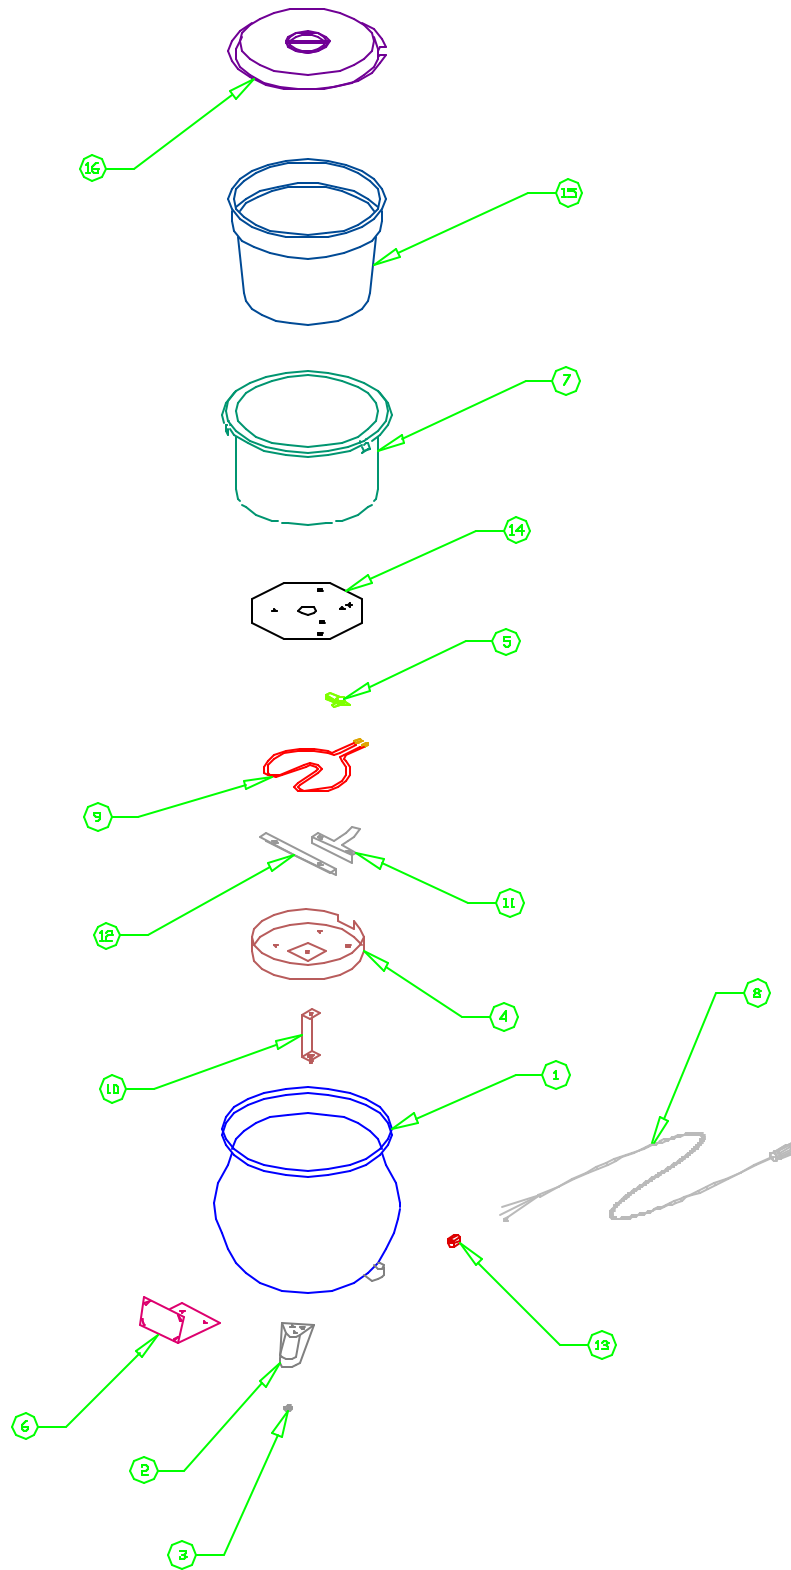

REPLACEMENT PARTS CATALOG

WK-1V

KETTLE WARMER

WK-1V 56619 - 240V

WK-1V 56620 - 120V

WK-1V 56623 - 240V

WK-1V 56625 - 120V

WK-1V 56635 - 120V

WK-1V KETTLE WARMER

ITEM NUMBER	STOCK NUMBER	DESCRIPTION
1	56627	KETTLE WRAPPER
2	56739	LEG STAND
3	56736	FOOT
4	55994	ELEMENT COVER
5	56630	LIMITING THERMOSTAT
6	56742	LABEL HOLDER
7	56628	WELL POT
8	55947	CORD 120V
8A	55947	CORD 240V (PLUG REMOVED)
9	55959	HEATING ELEMENT 120V-500W
9A	55964	HEATING ELEMENT 240V-660W
10	56733	POT SUPPORT BRACKET
11	55696	ANTI ROTATION CLAMP
12	55695	ELEMENT CLAMP
13	89101	STRAIN RELIEF BUSHING
14	50817	HEAT TRANSFER PLATE
15	21395	INSET 11 QT.
16	22795	SLOTTED COVER
	56631	WIRING HARNESS
	75490	PORCELAIN WIRE NUT
	89054	6-32 KEPS NUT
	88961	10-24 GREEN HEX NUT
	89061	10-24 HEX NUT
	89059	#10 EXTERNAL LOCKWASHER
	89071	#10 FLAT WASHER
	88983	6-32 x 1/2" PAN HEAD SCREW
	89006	10-24 x 5/8" PAP HEAD SCREW

WIRING-DIAGRAM

*AMERICAN PERMANENT WARE, INC.
729 THIRD AVENUE
DALLAS, TX. 75226*