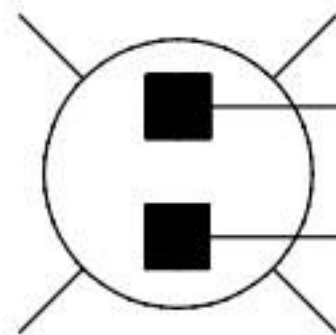

HEATING ELEMENT

INDICATOR LIGHT

ROBERT SHAW THERMOSTAT