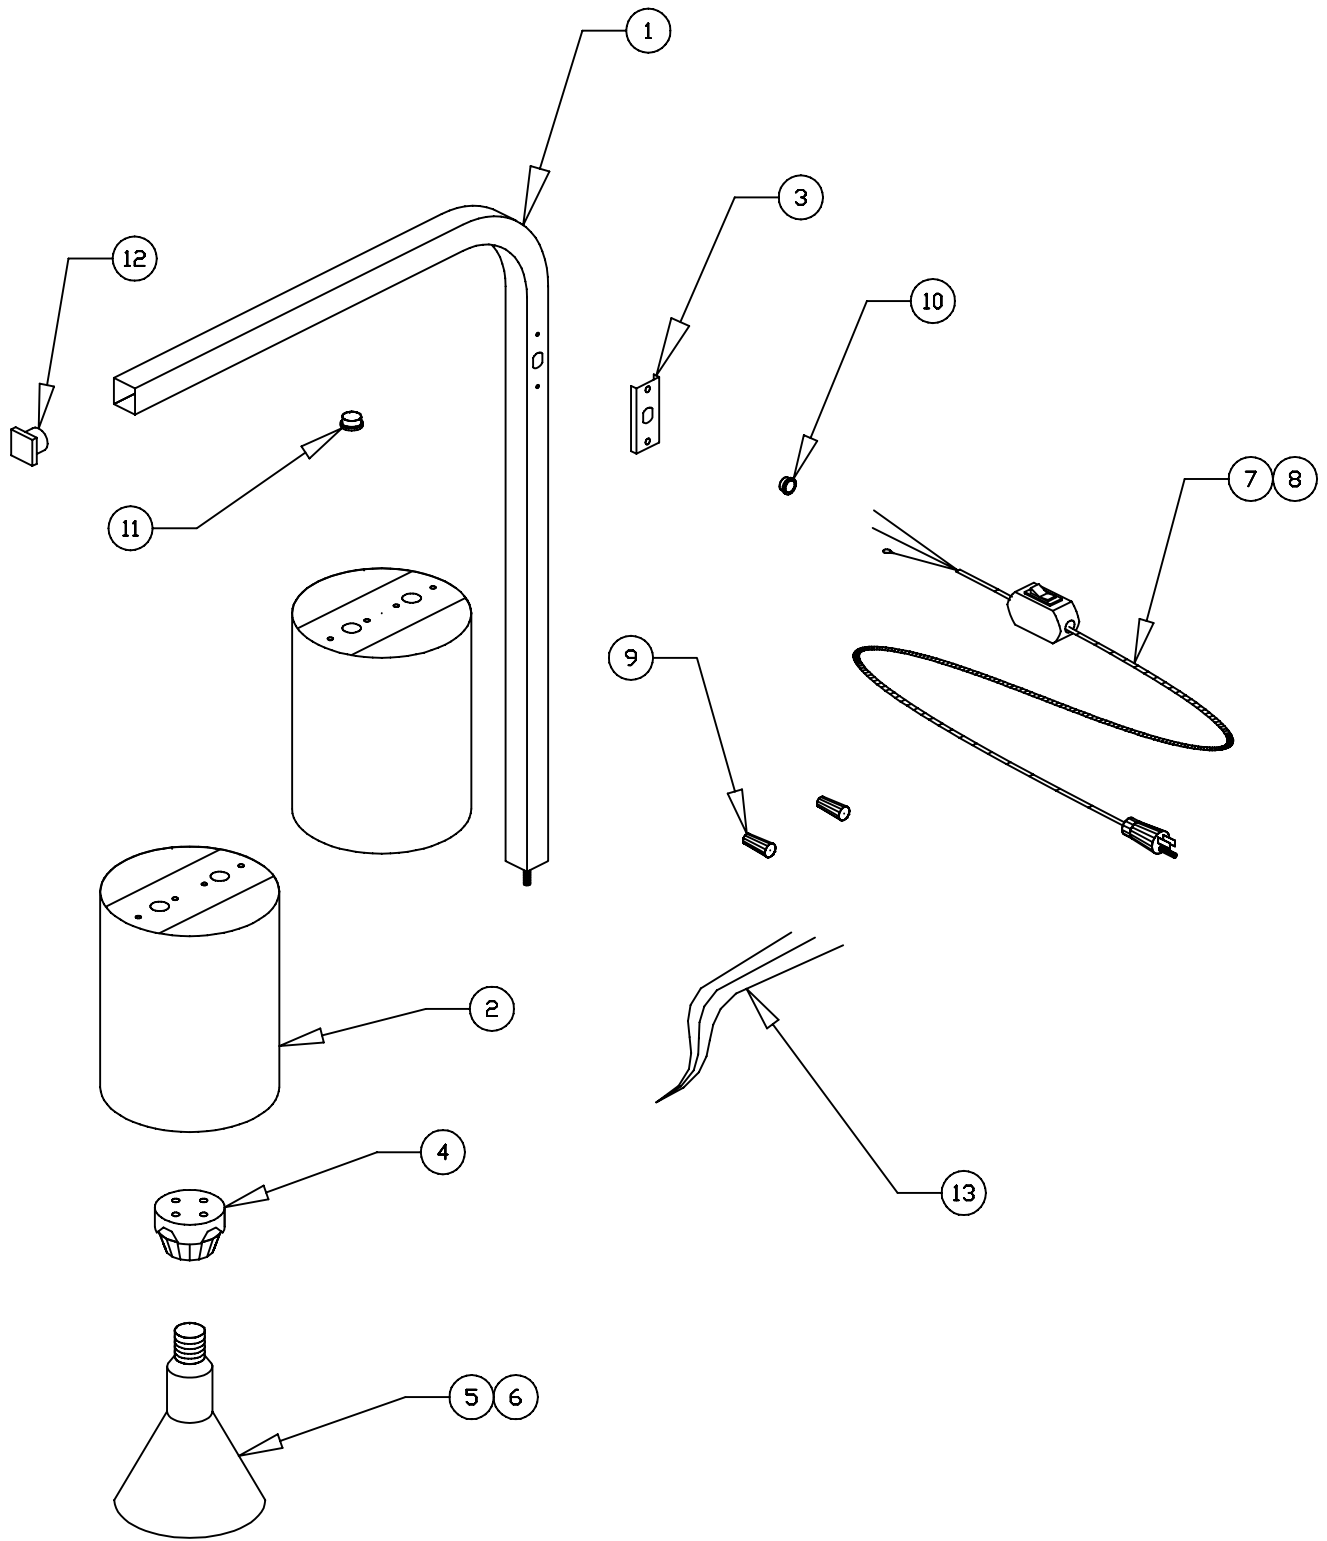

REPLACEMENT PARTS CATALOG

HL-1A
DISPLAY WARMER

HL-1A 75401 - 120V/250W

HL-1A 75440 - 240V/275W

APW / WYOTT
FOOD SERVICE EQUIPMENT CO.
DALLAS, TX

HL-1A

Part No. 67146 Rev-3/2000

DISPLAY WARMER

ITEM NUMBER	STOCK NUMBER	DESCRIPTION
1	75517	FRAME
2	75328	LAMP SHADE
3	75532	CORD COVER PLATE
4	73003	PORCELAIN SOCKET
5	75410	LAMP BULB 120V/250W
6	66148	LAMP BULB 240V/275W
7	55946	CORDSWITCH 120V
8	55949	CORDSWITCH 240V
9	89476	WIRE NUT
10	89101	STRAIN RELIEF BUSHING
11	89182	HOLE BUSHING
12	75413	END CAP
13	75421	WIRE SET
	89039	#8-32 x 5/16" SLOTTED SCREW
	89042	#8-32 x 1/2" SLOTTED SCREW
	88961	#10-24 GREEN HEX NUT, GROUND
	89068	FLAT WASHER
	89027	5/16"-18 HEX NUT

HL-1A WIRING DIAGRAM

AMERICAN PERMANENT WARE, INC.
729 THIRD AVENUE
DALLAS, TX. 75226