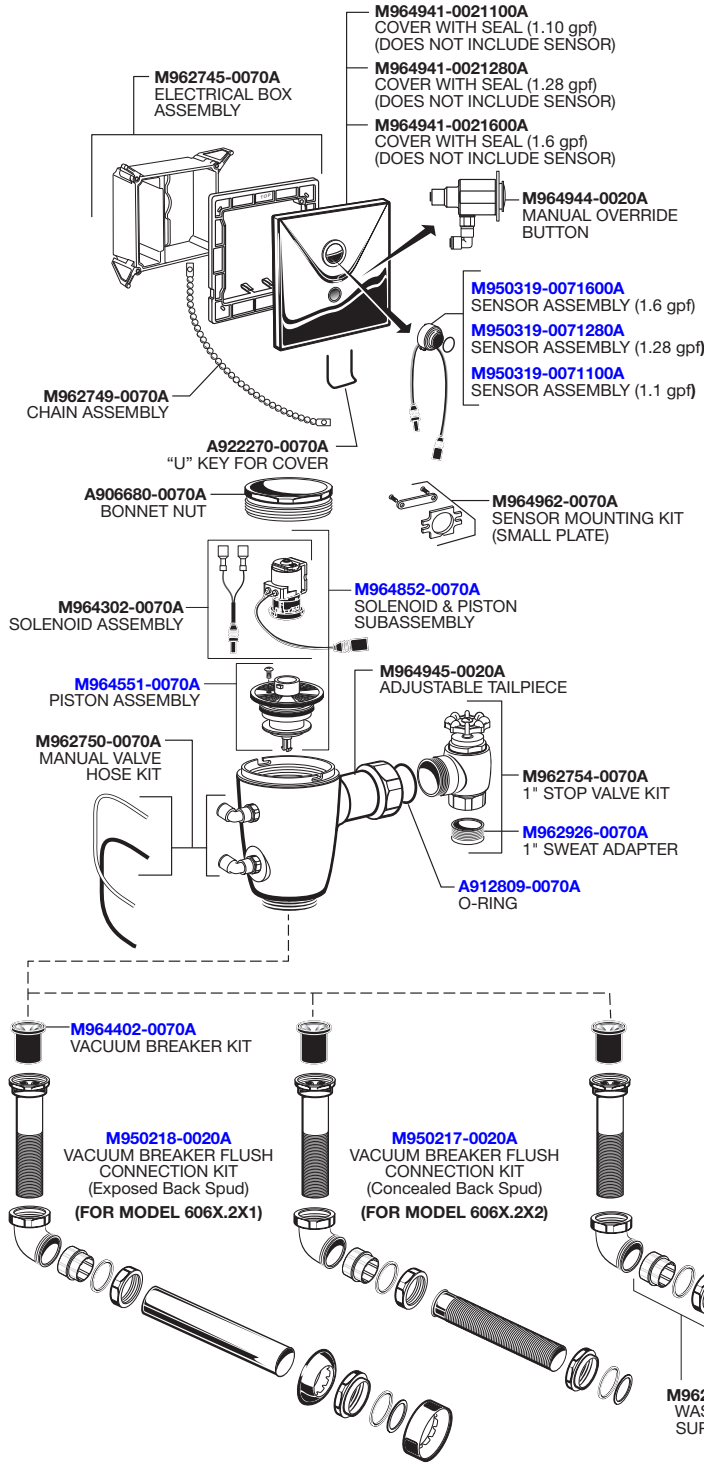

American Standard

Ultima™ Selectronic® Battery Powered Toilet Flush Valve, Piston-Type

MODEL NUMBERS
606B2XX

<p>PWRX Power Kit PK00.WRK</p> <p>M950361-0070A PWRX BATTERY PACK</p> <p>M950360-0070A CONNECTOR LOCKING DEVICE</p> <p>M964455-0070A BRACKET</p>	
<p>CR-P2 Lithium Battery 7755 Series</p> <p>A923654-0070A BATTERY 6V CR-P2</p>	
<p>Plug-In AC Power Kit PK00.PAC</p> <p>M950338-0070A POWER SUPPLY</p> <p>M950360-0070A CONNECTOR LOCKING DEVICE</p> <p>M950399-0070A SINGLE AC ADAPTER</p>	
<p>Hard-Wired AC Power Kit PK00.HAC</p> <p>M950511-0070A 10' EXTENSION</p> <p>M950527-0070A POWER SUPPLY</p> <p>M950360-0070A CONNECTOR LOCKING DEVICE</p>	
<p>Multi-AC Power Kit PK00.MAC</p> <p>M950511-0070A 10' EXTENSION</p> <p>M950512-0070A MULTI-AC ADAPTER</p>	