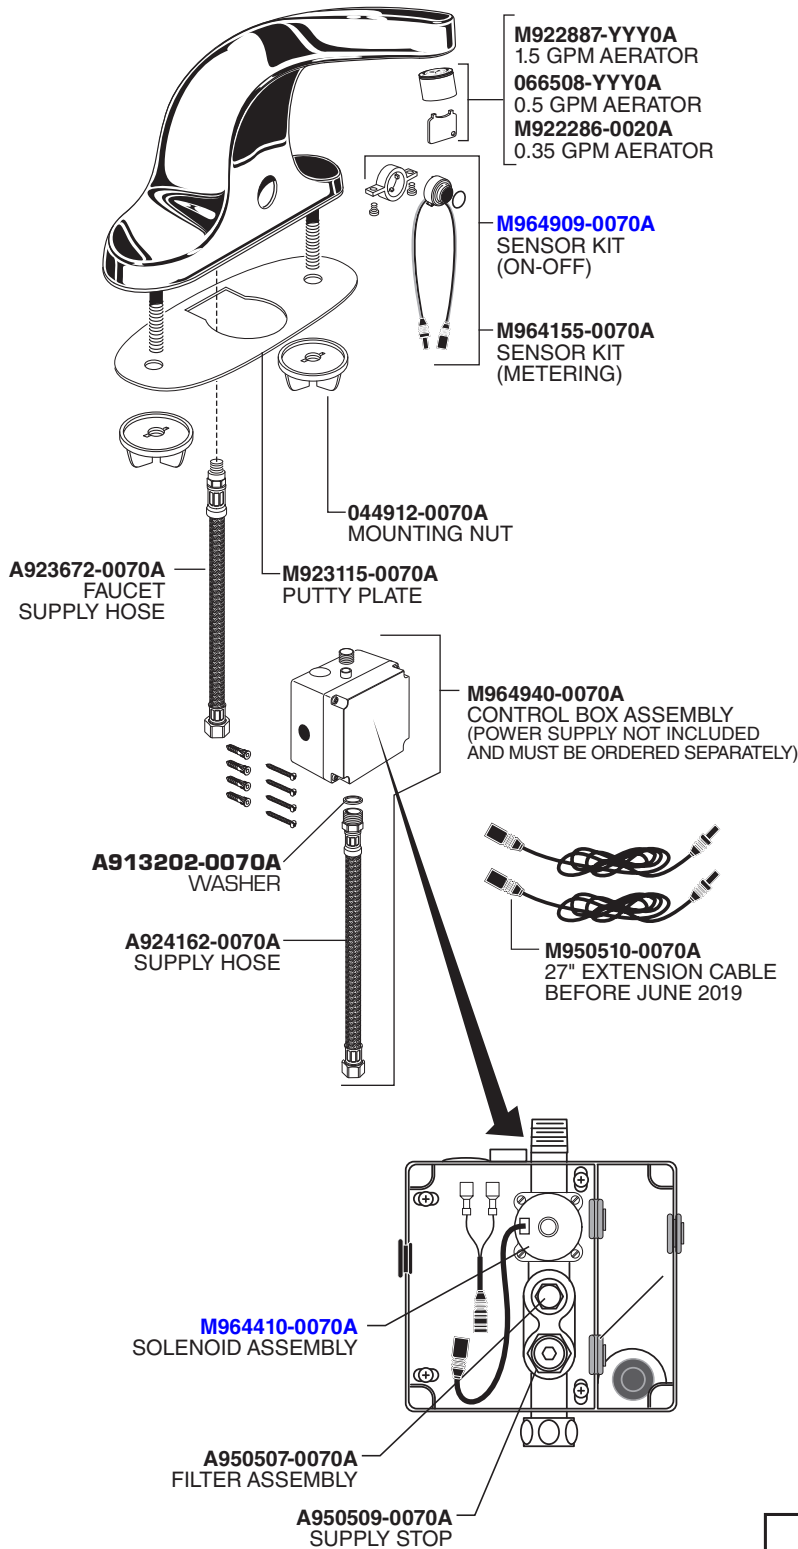

American Standard

SELECTRONIC®

Innsbrook Lavatory Proximity Faucet

MODEL NUMBERS

605X.202
605X.204
605X.205

Replace the "YYY" with appropriate finish code

CHROME **002**

PWRX Battery Pack 6053 – Series

M950361-0070A
PWRX BATTERY PACK

CR-P2 Lithium Battery 6055 – Series

A923654-0070A
BATTERY 6V CR-P2

M950514-0070A
BATTERY HOLDER

Plug-In AC Power Kit PK00.PAC

M950338-0070A
POWER SUPPLY

M950360-0070A
CONNECTOR LOCKING DEVICE

M950399-0070A
SINGLE AC ADAPTER

Hard-Wired AC Power Kit PK00.HAC

M950511-0070A
10' EXTENSION

M950360-0070A
CONNECTOR LOCKING DEVICE

M950527-0070A
POWER SUPPLY

Multi-AC Power Kit PK00.MAC

M950511-0070A
10' EXTENSION