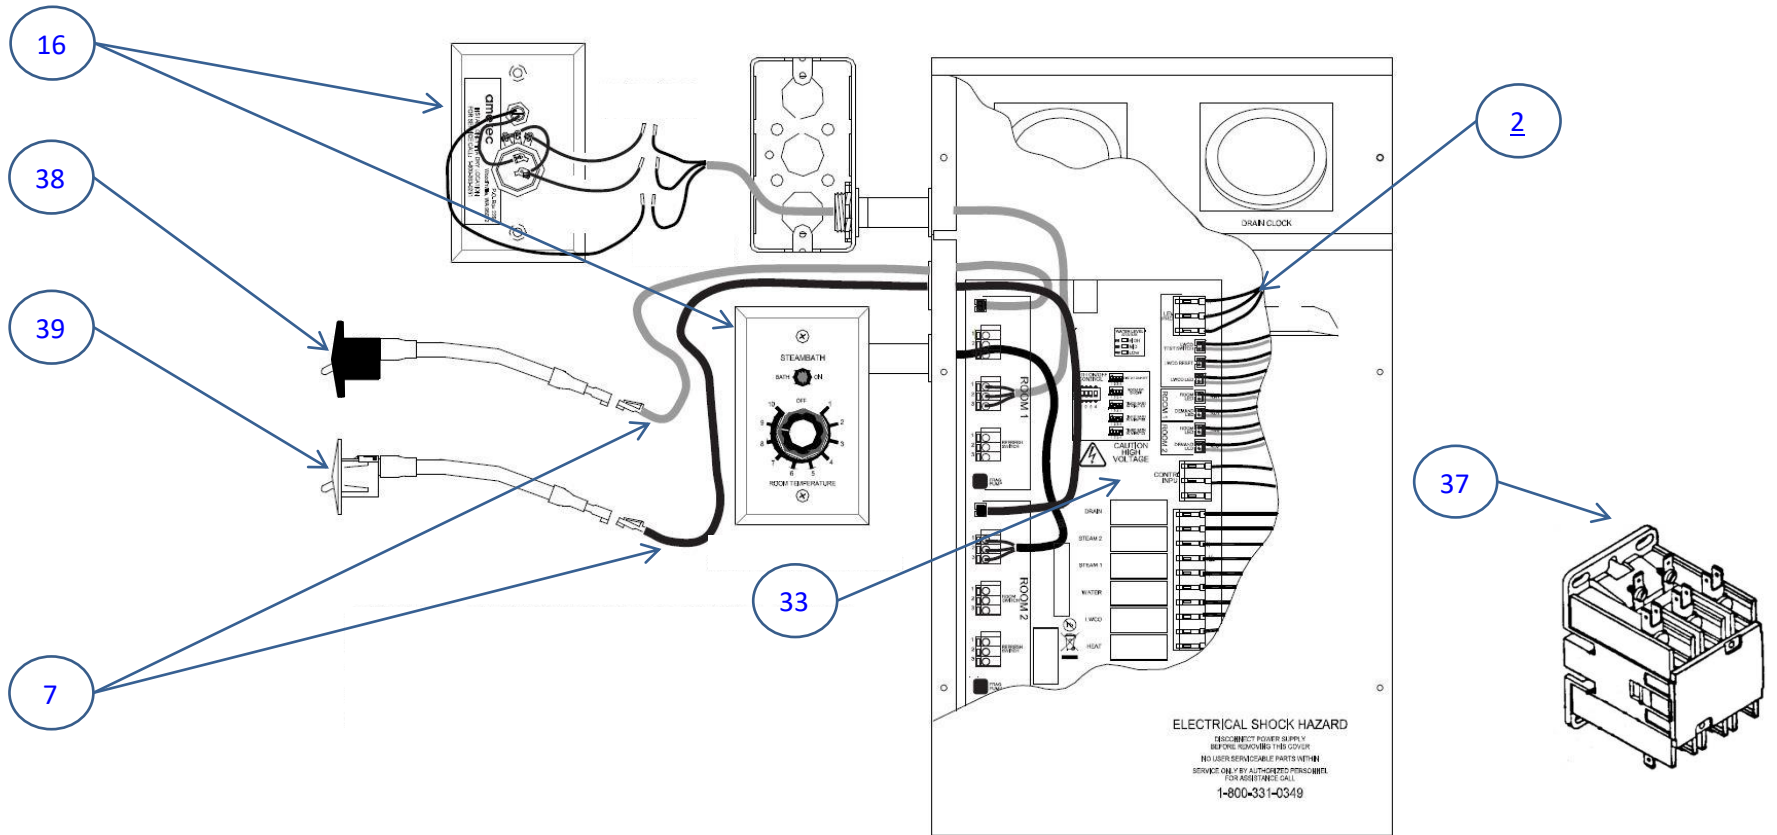

**BOILER PARTS LIST - MODELS 12, 18, 24, 30, 36, 42, 48 (208, 240, 480 VOLTS)
YEAR BUILT 2018 – PRESENT (SERIAL # 6A01 – 6Mxx)**

ITEM #	PART DESCRIPTION	USE DESCRIPTION	Part No
7	CABLE, ASSY SENSOR 25'	ROOM TEMPERATURE SENSOR	5331-10
2	CABLE 3-CONDUCTOR, 22"	BOILER LEVEL PROBE ASSY	5331-13
16	CONTROL, IT1	THERMOSTAT ASSY	9206-10
33	PCA, BOILER 120V "LWCO"	BOILER ELECTRICAL ASSY (BUILT AFTER JAN 2018)	3241-052
37	RELAY, CONTACTOR, 120V, 50A, 3POLE	BOILER ELECTRICAL ASSY, 120V COIL	3130-06
38	SENSOR, TEMPERATURE 100K (BLACK)	ROOM TEMPERATURE SENSOR	9302-01
39	SENSOR, TEMPERATURE 100K (WHITE)	ROOM TEMPERATURE SENSOR	9302-016