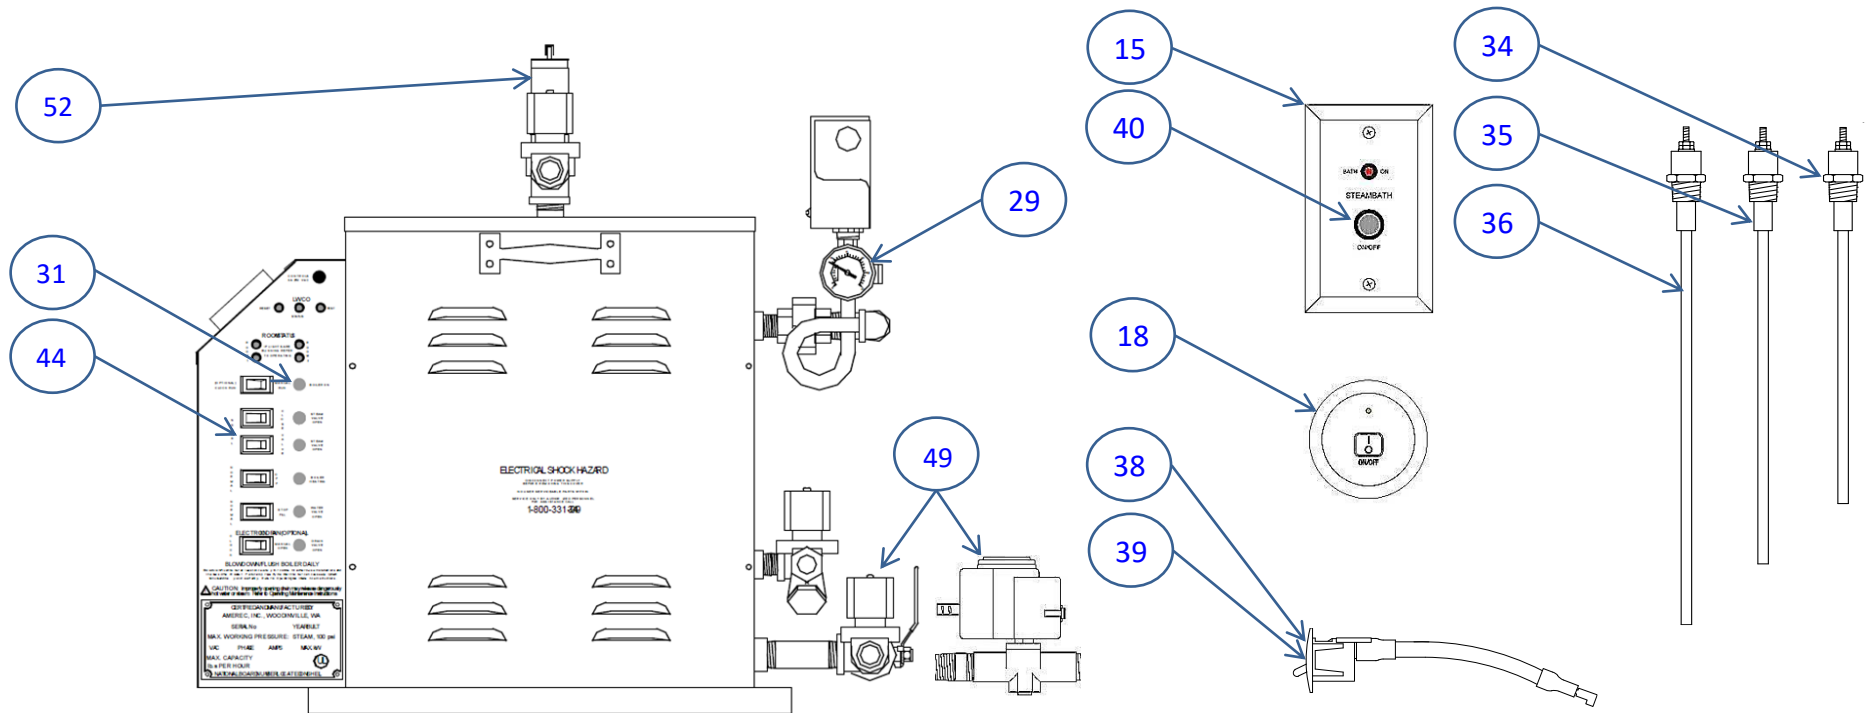

**BOILER PARTS LIST - MODELS 12, 18, 24, 30, 36, 42, 48 (208, 240, 480 VOLTS)
YEAR BUILT 2018 – PRESENT (SERIAL # 6A01 – 6Mxx)**

ITEM #	PART DESCRIPTION	USE DESCRIPTION	Part No
15	CONTROL, I60, PUSHBUTTON	I60 ON/OFF CONTROL, 60 MINUTE TIMER SWITCH ASSY	9208-314
18	CONTROL, REFRESH SWITCH	IDS REFRESH CONTROL WITH CHROME TRIM RING	9208-313
29	GAUGE, PRESSURE, 1/4NPT	PRESSURE GAUGE ASSY, REAR MNT	2124-06
31	LIGHT, NEON, 120 VAC, 3/8 RED	BOILER ELECTRICAL ASSY	3161-03
34	PROBE, WATER LEVEL (RED) 6.25"	BOILER ELECTRICAL ASSY	3190-331
35	PROBE, WATER LEVEL (WHITE) 7.50"	BOILER ELECTRICAL ASSY	3190-341
36	PROBE, WATER LEVEL (BLACK) 8.50"	BOILER ELECTRICAL ASSY	3190-351
38	SENSOR, TEMPERATURE 100K (BLACK)	ROOM TEMPERATURE SENSOR	9302-01
39	SENSOR, TEMPERATURE 100K WHITE)	ROOM TEMPERATURE SENSOR	9302-016
40	SWITCH, ON/OFF, I60	I60 ELECTRICAL ASSY, SWITCH ONLY	3121-02
44	SWITCH, ROCKER, AI BOILER	BOILER ELECTRICAL ASSY	3121-01
49	VALVE, DRAIN, AUTO, 3/4" NPT	AUTODRAIN ASSY, NORMALLY CLOSED, 120V COIL	8855-06
52	VALVE, PRESSURE RELIEF, 15 PSI	BOILER TANK ASSY, 3/4" NPT	2120-01