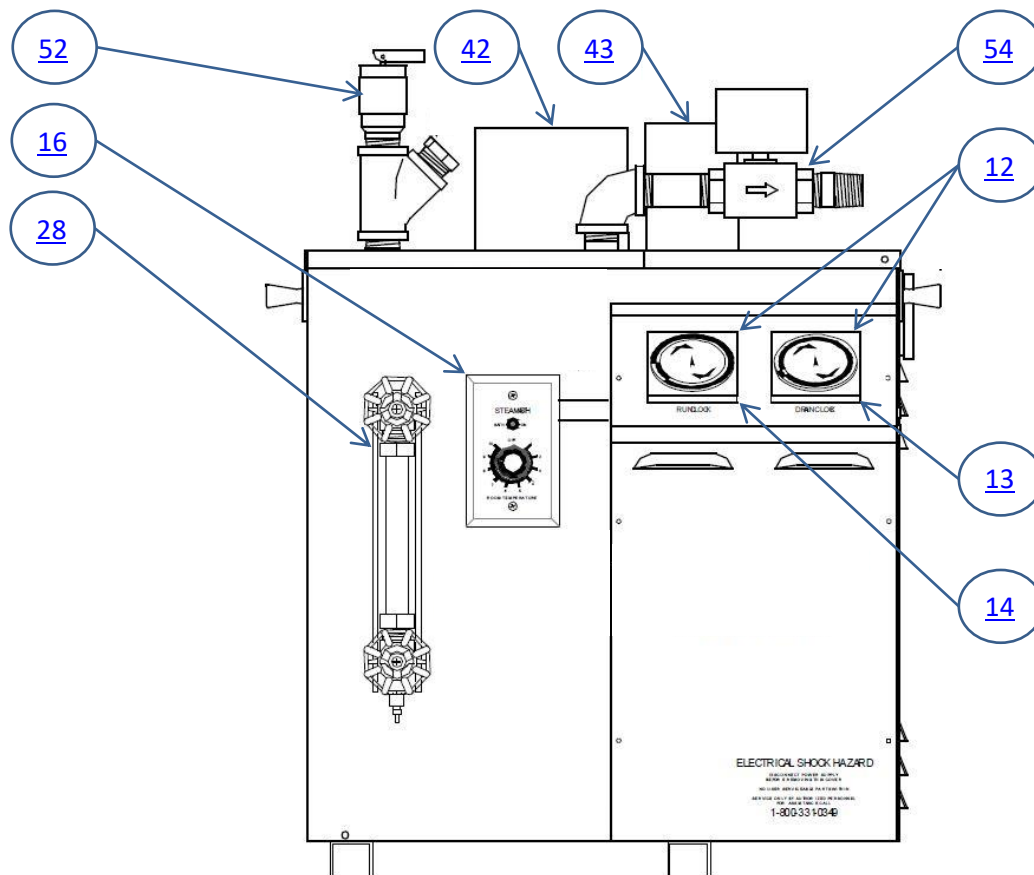

**BOILER PARTS LIST - MODELS 12, 18, 24, 30, 36, 42, 48 (208, 240, 480 VOLTS)
YEAR BUILT 2018 – PRESENT (SERIAL # 6A01 – 6Mxx)**

<i>ITEM #</i>	<i>PART DESCRIPTION</i>	<i>USE DESCRIPTION</i>	<i>Part No</i>
12	CLOCK, TIME, DIGITAL, D24/7, 120V	RUN, AUTODRAIN TIMER	9226-19
13	CLOCK, TIME, MECH, 24 HR, 120V	AUTODRAIN TIMER	9226-16
14	CLOCK, TIME, MECH, 7 DAY, 120V	BOILER RUN TIMER	9226-15
16	CONTROL, IT1	THERMOSTAT ASSY	9206-10
28	GAUGE, GLASS, 1/2" NPT, KIT	TANK ASSY, SIGHT GLASS, WATER LEVEL, COMPLETE	2124-01
42	SWITCH, PRESSURE, HIGH LIMIT	PRESSURE SWITCH ASSY, MANUAL RESET	3120-15
43	SWITCH, PRESSURE, OPERATING	PRESSURE SW. ASSY, 3-5PSI	3120-10
52	VALVE, PRESSURE RELIEF, 15 PSI	BOILER TANK ASSY, 3/4" NPT	2120-01
54	VALVE, STEAM SOLENOID, 120V	STEAM SUPPLY ASSY, 3/4 NPT 120V COIL	3173-22