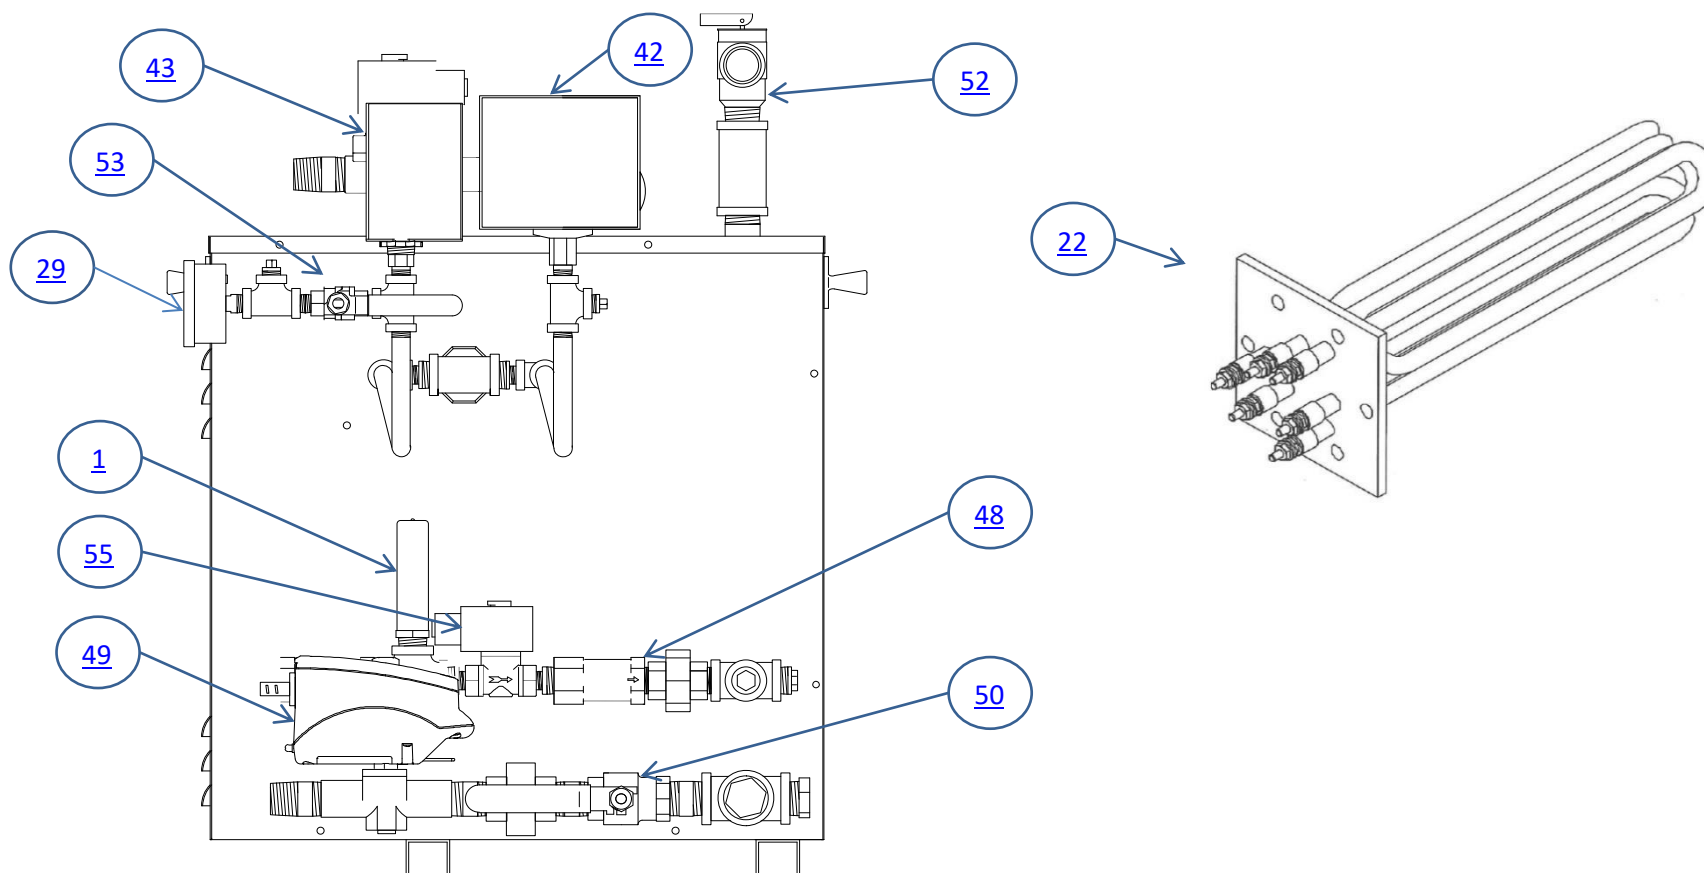

**BOILER PARTS LIST - MODELS 12, 18, 24, 30, 36, 42, 48 (208, 240, 480 VOLTS)
YEAR BUILT 2018 – PRESENT (SERIAL # 6A01 – 6Mxx)**

<i>ITEM #</i>	<i>PART DESCRIPTION</i>	<i>USE DESCRIPTION</i>	<i>Part No</i>
1	ARRESTOR, WATER HAMMER	FEED WATER INLET ASSY	2119-010
22	ELEMENT, BOILER	BOILER TANK ASSY	3005-*
29	GAUGE, PRESSURE, 1/4NPT	PRESSURE GAUGE ASSY, REAR MNT	2124-06
42	SWITCH, PRESSURE, HIGH LIMIT	PRESSURE SWITCH ASSY, MANUAL RESET	3120-15
43	SWITCH, PRESSURE, OPERATING	PRESSURE SW. ASSY, 3-5PSI	3120-10
48	VALVE, CHECK, 1/2" NPT	FEED WATER INLET ASSY	2123-060
49	VALVE, DRAIN, AUTO, 3/4" NPT	AUTODRAIN ASSY, NORMALLY CLOSED, 120V COIL	8855-06
50	VALVE, DRAIN, MANUAL, 3/4" NPT	DRAIN OUTLET ASSY, BALL VALVE	2123-03
52	VALVE, PRESSURE RELIEF, 15 PSI	BOILER TANK ASSY, 3/4" NPT	2120-01
53	VALVE, MANUAL, 1/4" NPT	PRESSURE SWITCH ASSY, PRESSURE GAUGE SHUTOFF	2123-02
55	VALVE, WATER INLET, 120V, 1/4 NPT	FEED WATER INLET ASSY, 120V COIL	3173-25