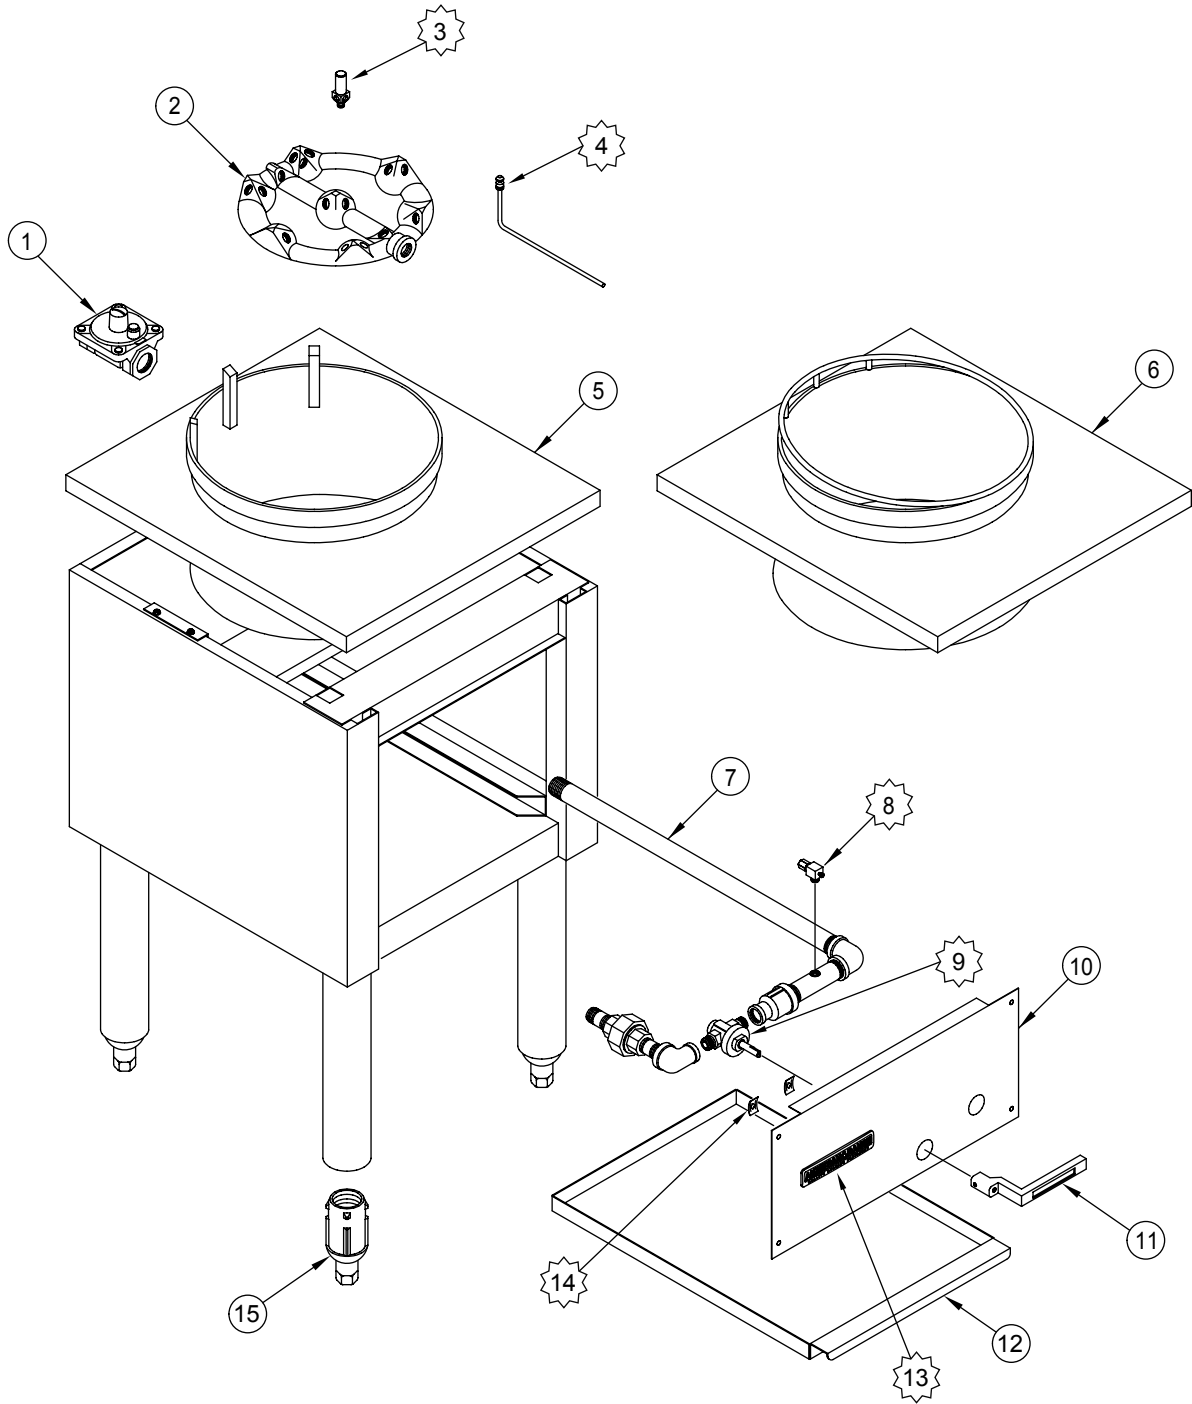

ARWR

<p>JET ORIFICE HOOD</p>	<p>PILOT TIP ASSY</p>	<p>90° PILOT VALVE</p>	<p>GAS VALVE</p>	<p>AMERICAN RANGE NAME PLATE</p>	<p>SPEED NUT</p>

DESIGNED & BUILT IN USA

13592 Desmond St., Pacoima, CA 91331 818.897.0808 888.753.9898 www.americanrange.com

ARWR

ITEM NO.	PART NO.	DESCRIPTION
1	A80110	Valve, Pressure Regulator 3/4" 10480 Nat Gas Set 5.
	A80011	Valve, Pressure Regulator 3/4" 10481 LPG Gas Set 10.0
2	A14034	Burner, Jet 23 Tip #63 Hood Nat Gas 10478N
	A14035	Burner, Jet 23 Tip #73 Hood LPG Gas 10478L
3	A29050	Orifice, #73 LPG Gas Jet Burner 10021 23-Tip ARSP-J/ARWR-J
	A29051	Orifice, #63 Nat Gas Jet Burner 10020 23-Tip ARSP-J/ARWR-J
4	A29202	Pilot Tip, Assembly Single 10241 ARSP-18/ARWR
5	A80137	Grate, Tempura Top Assembly 10456 ARCR, ARWR Series
6	A80135	Grate, 13" Wok Top Assembly 10458-13 ARCR, ARWR Series
	A80136	Grate, 16" Wok Top Assembly 10458-16 ARCR, ARWR Series
7	A80138	Manifold for ARCR, ARWR 10511 ARCR, ARWR Series
8	A29300	Valve, Pilot Elbow Adjustable 10418 1/8" NPT 3/16" CC
9	A80106	Valve, Gas Ball 1/2" x 1/2" AESP 10492
10	A80139	Valve Cover for ARCR, ARWR 10275 ARCR, ARWR Series
11	A32108	Handle, Gas Valve ARSP-J, ARWR-J 10493
12	A80140	Crumb Tray, ARCR, ARWR 10271
13	A38000	Name Plate, American Range 8" 10499 Quality Commercial Chrome
14	A44003	Nut, Speed #6 Push Black 10601
15	A35000	Leg Bullet for 1-5/8 Tube NSF 10438