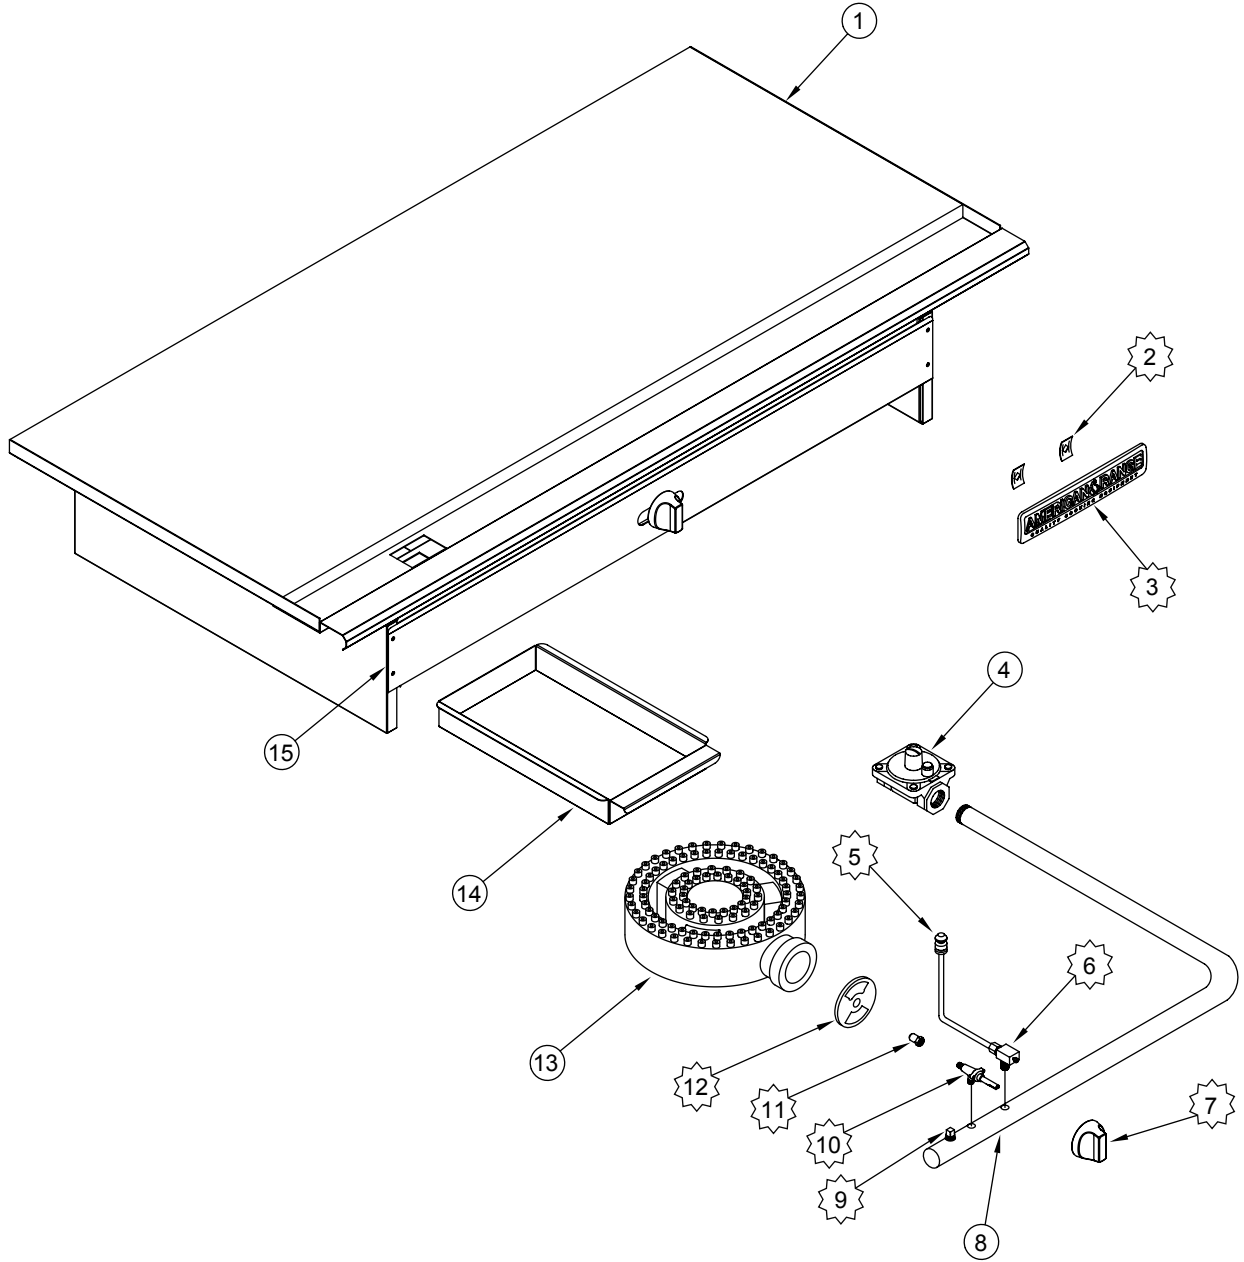

# ARTY

 <p><b>2</b></p> <p>SPEED NUT</p>	 <p><b>3</b></p> <p>AMERICAN RANGE NAME PLATE</p>	 <p><b>5</b></p> <p>PILOT TIP ASSY</p>	 <p><b>6</b></p> <p>90° PILOT VALVE</p>	 <p><b>7</b></p> <p>ON/OFF KNOB</p>	 <p><b>9</b></p> <p>1/8" PLUG</p>	 <p><b>10</b></p> <p>GAS VALVE</p>
 <p><b>11</b></p> <p>ORIFICE HOOD</p>	 <p><b>12</b></p> <p>AIR SHUTTER</p>					

# ARTY

ITEM NO.	PART NO.	DESCRIPTION
2	<a href="#">A44003</a>	Nut, Speed #6 Push Black 10601
3	A38000	Name Plate, American Range 8" 10499 Quality Commercial Chrome
4	<a href="#">A80110</a>	Valve, Pressure Regulator 3/4 <a href="#">10480</a> Nat Gas Set 5.
	<a href="#">A80011</a>	Valve, Pressure Regulator 3/4 10481 LPG Gas Set 10.0
5	<a href="#">A29220</a>	Pilot, Assembly ARTY Series
6	<a href="#">A29300</a>	Valve, Pilot Elbow Adjustable 10418 1/8 NPT 3/16 CC
7	<a href="#">A32001</a>	Knob, Gas On/Off Glossy Black Flat Down
9	<a href="#">A23010</a>	Plug, 1/8" Pipe Hex Black All Manifolds
10	<a href="#">A80109</a>	Valve, Gas Manual On/Off UL 10419, AR, ARKB, ARRB, AECB
11	<a href="#">A29014</a>	Hood, Orifice #36 1/2" Brass <a href="#">11039</a> Nat Gas
	<a href="#">A29022</a>	Hood, Orifice #51 1/2" Brass LPG Gas
12	<a href="#">A14045</a>	Air Shutter, 2"
13	A14013	Burner, 2 Ring ARTY 73310 HD Medallion
14	<a href="#">A99800</a>	Grease Can Assembly, ARMG, ARTG