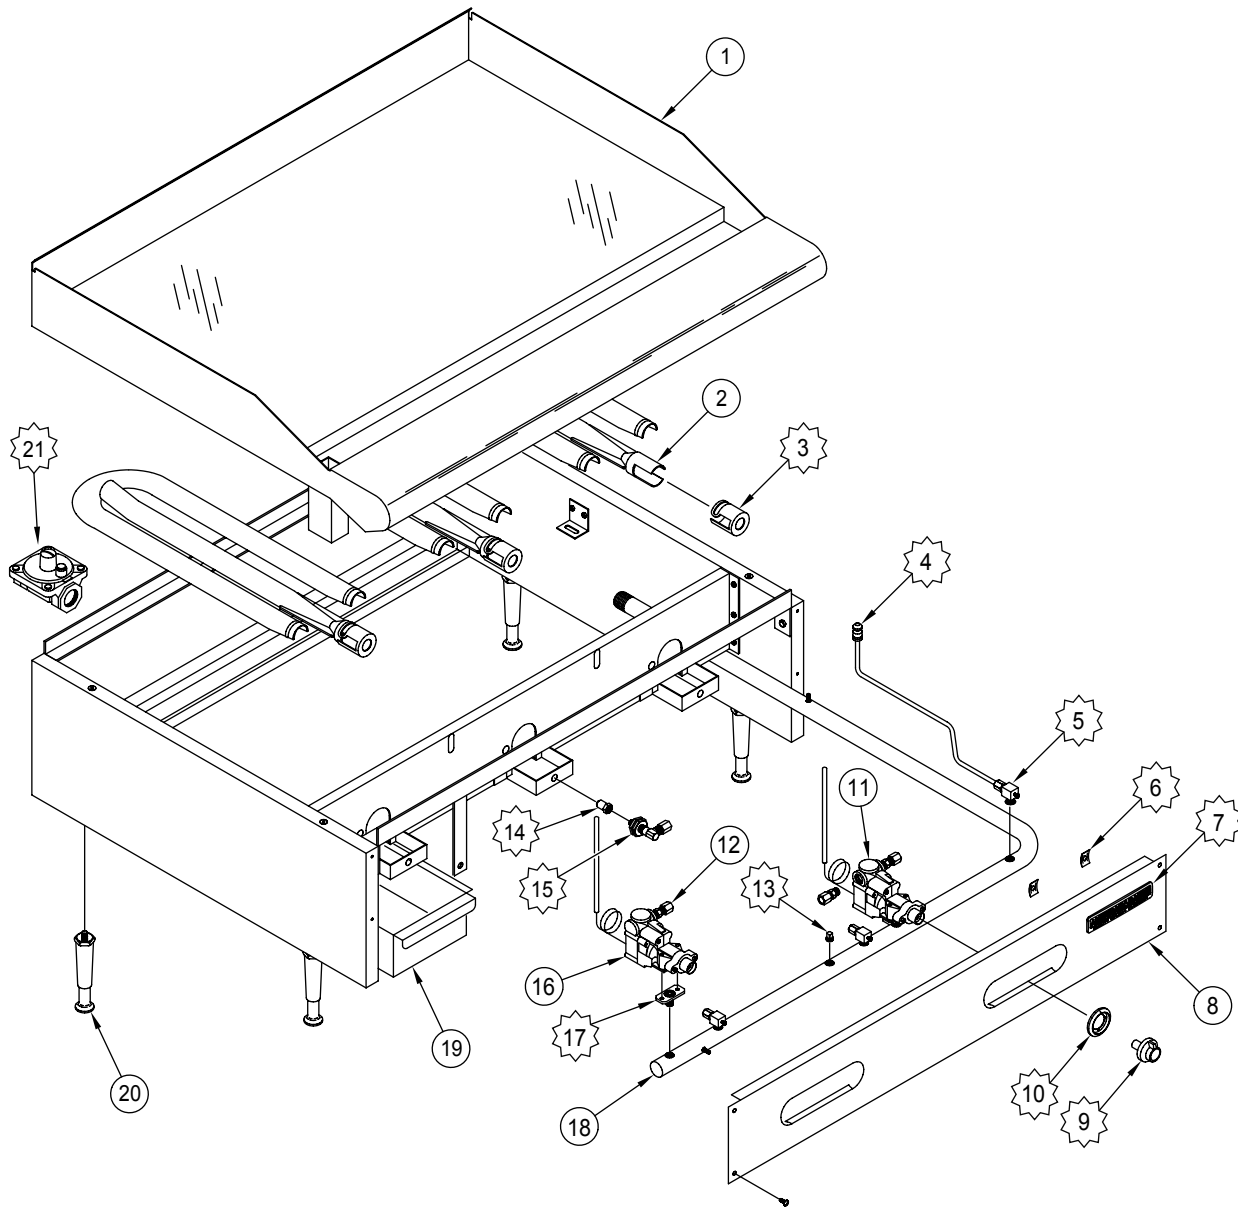

# ARTG

 AIR SHUTTER	 PILOT TIP ASSY	 90° PILOT VALVE	 SPEED NUT	 AMERICAN RANGE NAME PLATE	 T'STAT KNOB	 BEZEL
 1/8 PLUG	 ORIFICE HOOD	 ORIFICE ELBOW	 T'STAT FLANGE	 REGULATOR		