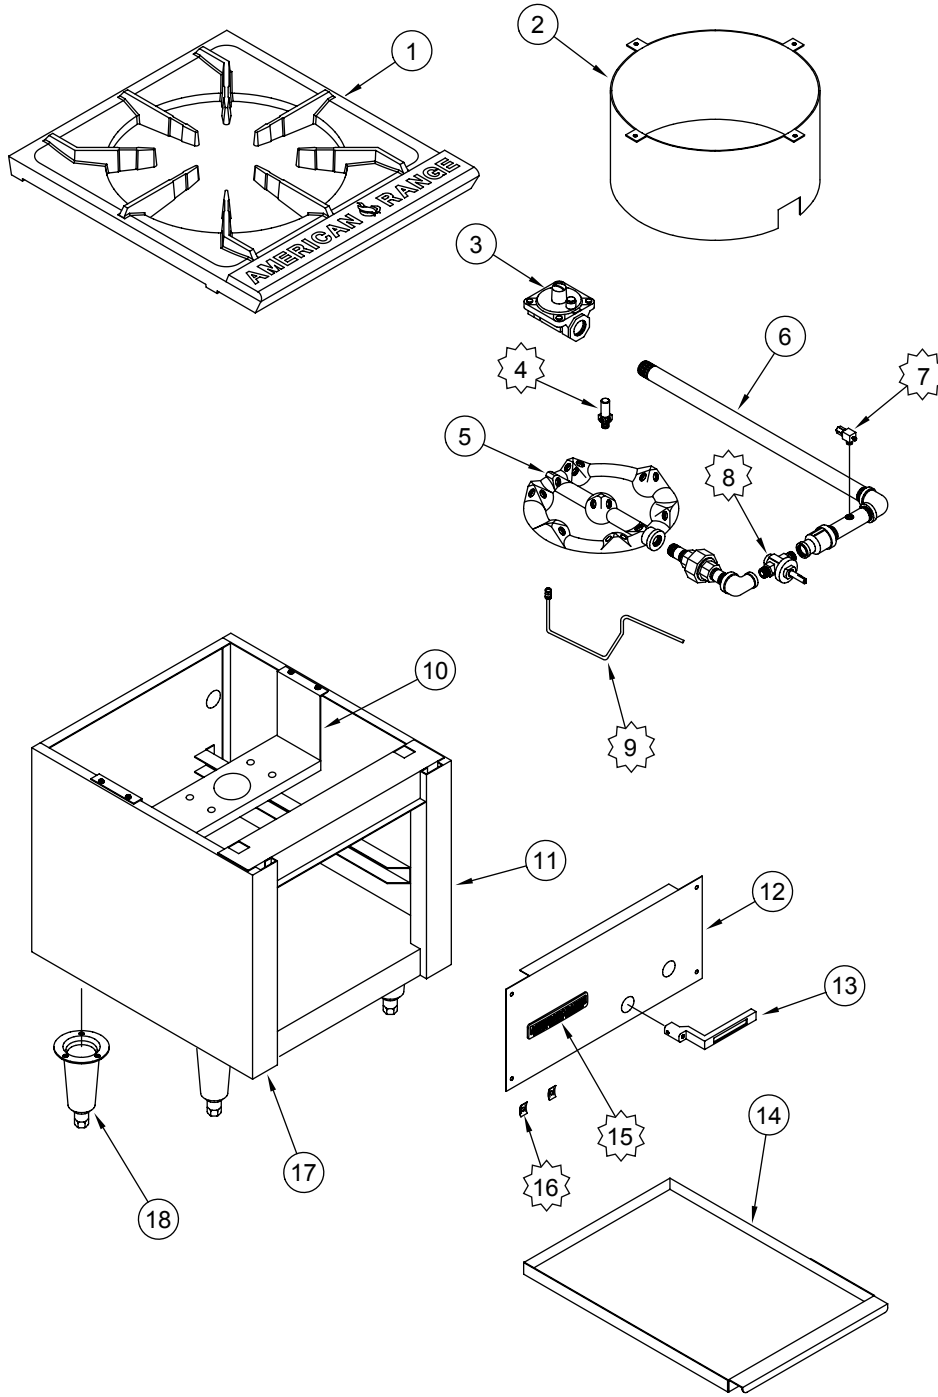

ARSP-J

JET ORIFICE HOOD

90° PILOT VALVE

GAS VALVE (BALL)

PILOT TIP
ASSY ARSP-J

AMERICAN RANGE
NAME PLATE

SPEED NUT

ARSP-J

ITEM NO.	PART NO.	DESCRIPTION
1	A17006	Grate, Top Stock Pot 18" x 21" 10453 ARSP-J
2	A80127	Jet Burner Cylinder for ASRP18 10272 ARSP-J, Stock Pot
3	A80110	Valve, Pressure Regulator 3/4 10480 Nat Gas Set 5
	A80011	Valve, Pressure Regulator 3/4 10481 LPG Gas Set 10.0
4	A29051	Orifice, #63 Nat Gas Jet Burner 10020 23-Tip ARSP-J/ARWR-L
	A29050	Orifice, #73 LPG Gas Jet Burner 10021 23-Tip ARSP-J/ARWR-J
5	A14034	Burner, Jet 23 Tip #63 Hood Nat Gas 10478N
	A14035	Burner, Jet 23 Tip #73 Hood LPG Gas 10478L
6	A80130	Manifold, ARSP-J, Assembly 10511 Elbow and Union Incl.
7	A29300	Valve, Pilot Elbow Adjustable 10418 1/8 NPT 3/16 CC
8	A80106	Valve, Gas Ball 1/2" x 1/2" ARSP 10492
9	A29217	Pilot Tip Assembly, ARSP-J
10	1411	Hanger, Jet Burner ARSP-J
11	A99615	Side Panel, ARSP-18 Rt Side 1405
12	A80131	Valve Cover, ARSP-J 10275
13	A32108	Handle, Gas Valve ARSP-J, ARWR-J 10493
14	A80126	Crumb Tray, ARSP-18, ARSP-J 10271
15	A38000	Name Plate, American Range 8" 10499 Quality Commercial Chrome
16	A44003	Nut, Speed #6 Push Black 10601
17	A99614	Side Panel, ARSP-18 Lt Side 1406
18	A35001	Leg, 6" Cone 3" Adjustable Bullet Chrome Plated NSF