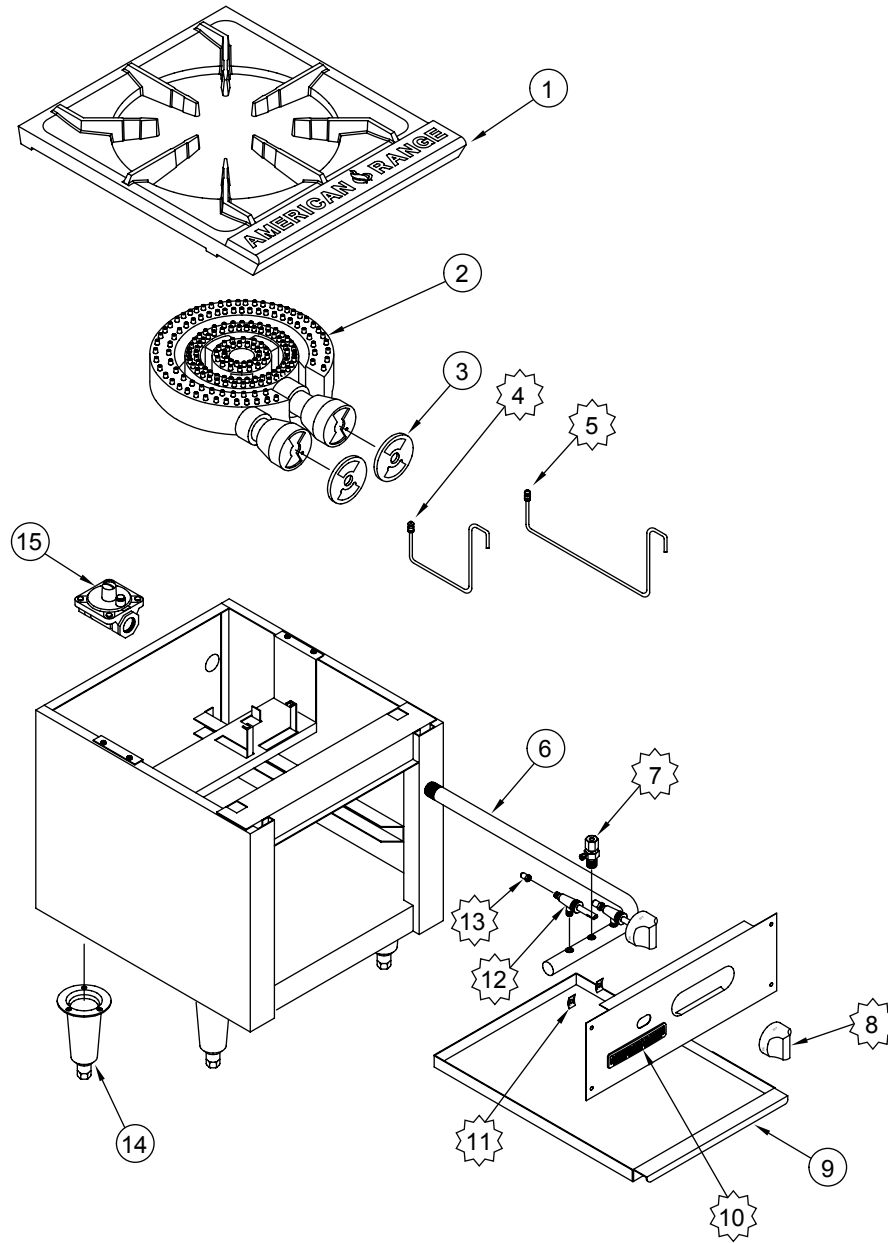

ARSP- & SPSH

 <p>PILOT TIP ASSY ARSP-18</p>	 <p>PILOT TIP ASSY ARSP-18-2</p>	 <p>STRAIGHT PILOT VALVE</p>	 <p>BLACK ON/OFF KNOB</p>	 <p>AMERICAN RANGE NAME PLATE</p>	 <p>SPEED NUT</p>	 <p>GAS VALVE</p>
 <p>ORIFICE HOOD</p>						

ARSP-SPSH

ITEM NO.	PART NO.	DESCRIPTION
1	A17037	Grate, Top Stock Pot Flite Pack Semi Gloss Black Cast Iron
	A17006	Grate, Top Stock Pot 18" x 21" Heavy Duty Cast Iron
2	A14013	Inner 2 Ring Burner
	A80124	Outer Ring Burner ARSP-18 Stock Pot
	A14007	Burner, Three Ring Stock Pot w/Venturi 45bx
3	A14045	Shutter, Air, 2" 2 & 3 - Ring Burner - ARSP/HD
4	A29202	Pilot Tip, Assembly Single 10241 ARSP-18/ARWR
5	A29234	Pilot Tip, Assembly ARSP-18-2
7	A29302	Valve, Gas Pilot Straight Brass 3/16 CC - 1/8 MNPT
8	A32001	Knob, Gas On/Off Glossy Black Flat Down
9	A80126	Crumb Tray, ARSP-18, ARSP-J, 10271
10	A38000	Name Plate, American Range 8" 10499 Quality Commercial Chrome
11	A44003	Nut, Speed #6 Push Black 10601
12	A80109	Valve, Gas Manual On/Off UL 10419, AR, ARKB, ARRB, AECB
13	A29003	Orifice Hood, #53 1/2" Brass Flat Head/MSD LPG Gas ARROB
	A29020	Orifice Hood, #31 1/2" Brass 11031 Nat Gas
14	A35001	Leg, 6" Cone 3" Adjustable Bullet Chrome Plated NSF
15	A80110	Valve, Pressure Regulator 3/4" 10480 Nat Gas Set 5.
	A80011	Valve, Pressure Regulator 3/4" 10481 LPG Gas Set 10.0