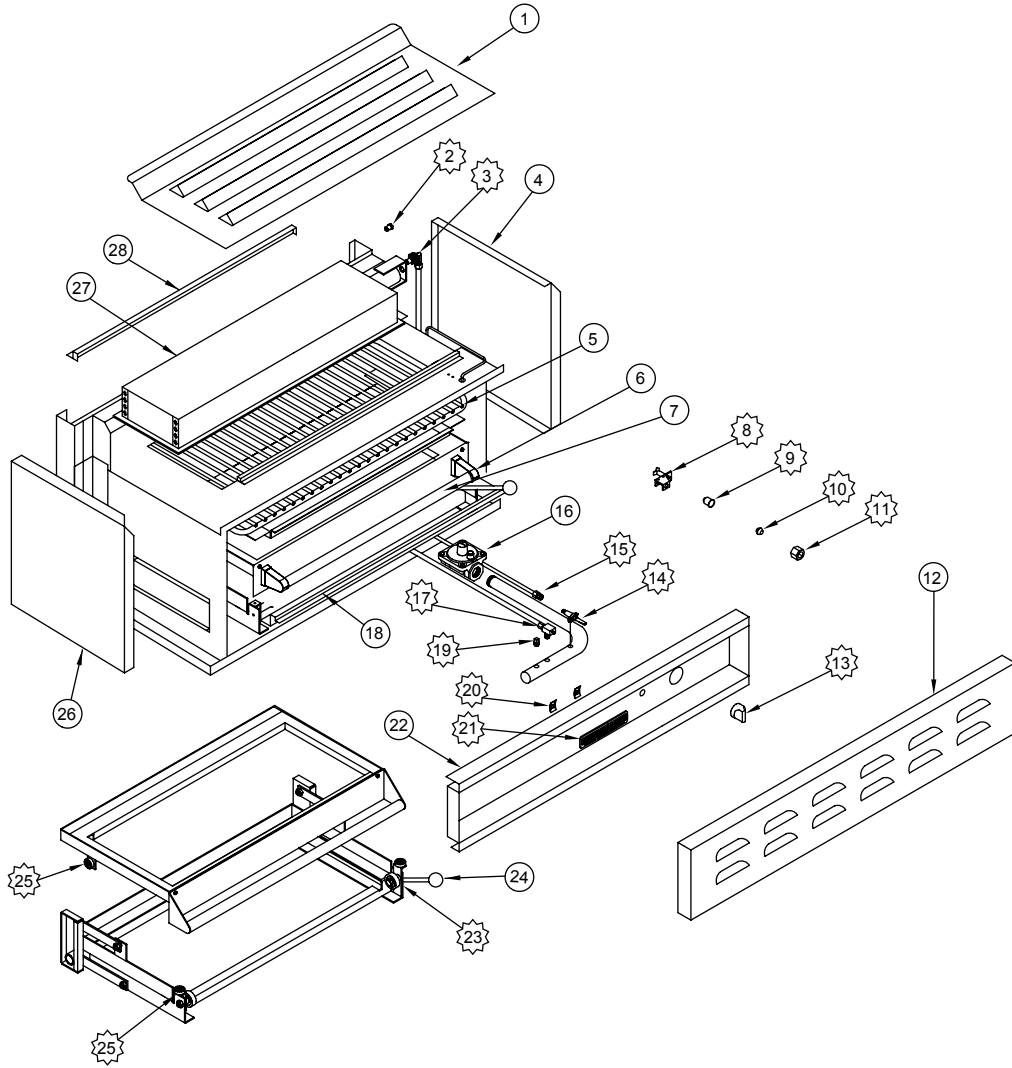

ARSM

 2 ORIFICE HOOD	 3 3/8 CC ORIFICE FITTING	 8 PILOT	 9 PILOT BELL ORIFICE	 10 SLEEVE, BALL 3/16" TUBE BARREL	 11 NUT, REDUCER 1/4"CC - 3/16"CC	 13 ON/OFF KNOB
 14 GAS VALVE	 15 3/8 CC VALVE ADAPTER	 17 3/16 PILOT VALVE 90°	 19 1/8 NPT PLUG	 20 SPEED NUT	 21 AMERICAN RANGE NAME PLATE	 23 LARGE BALL BEARING
 25 SMALL BALL BEARING						