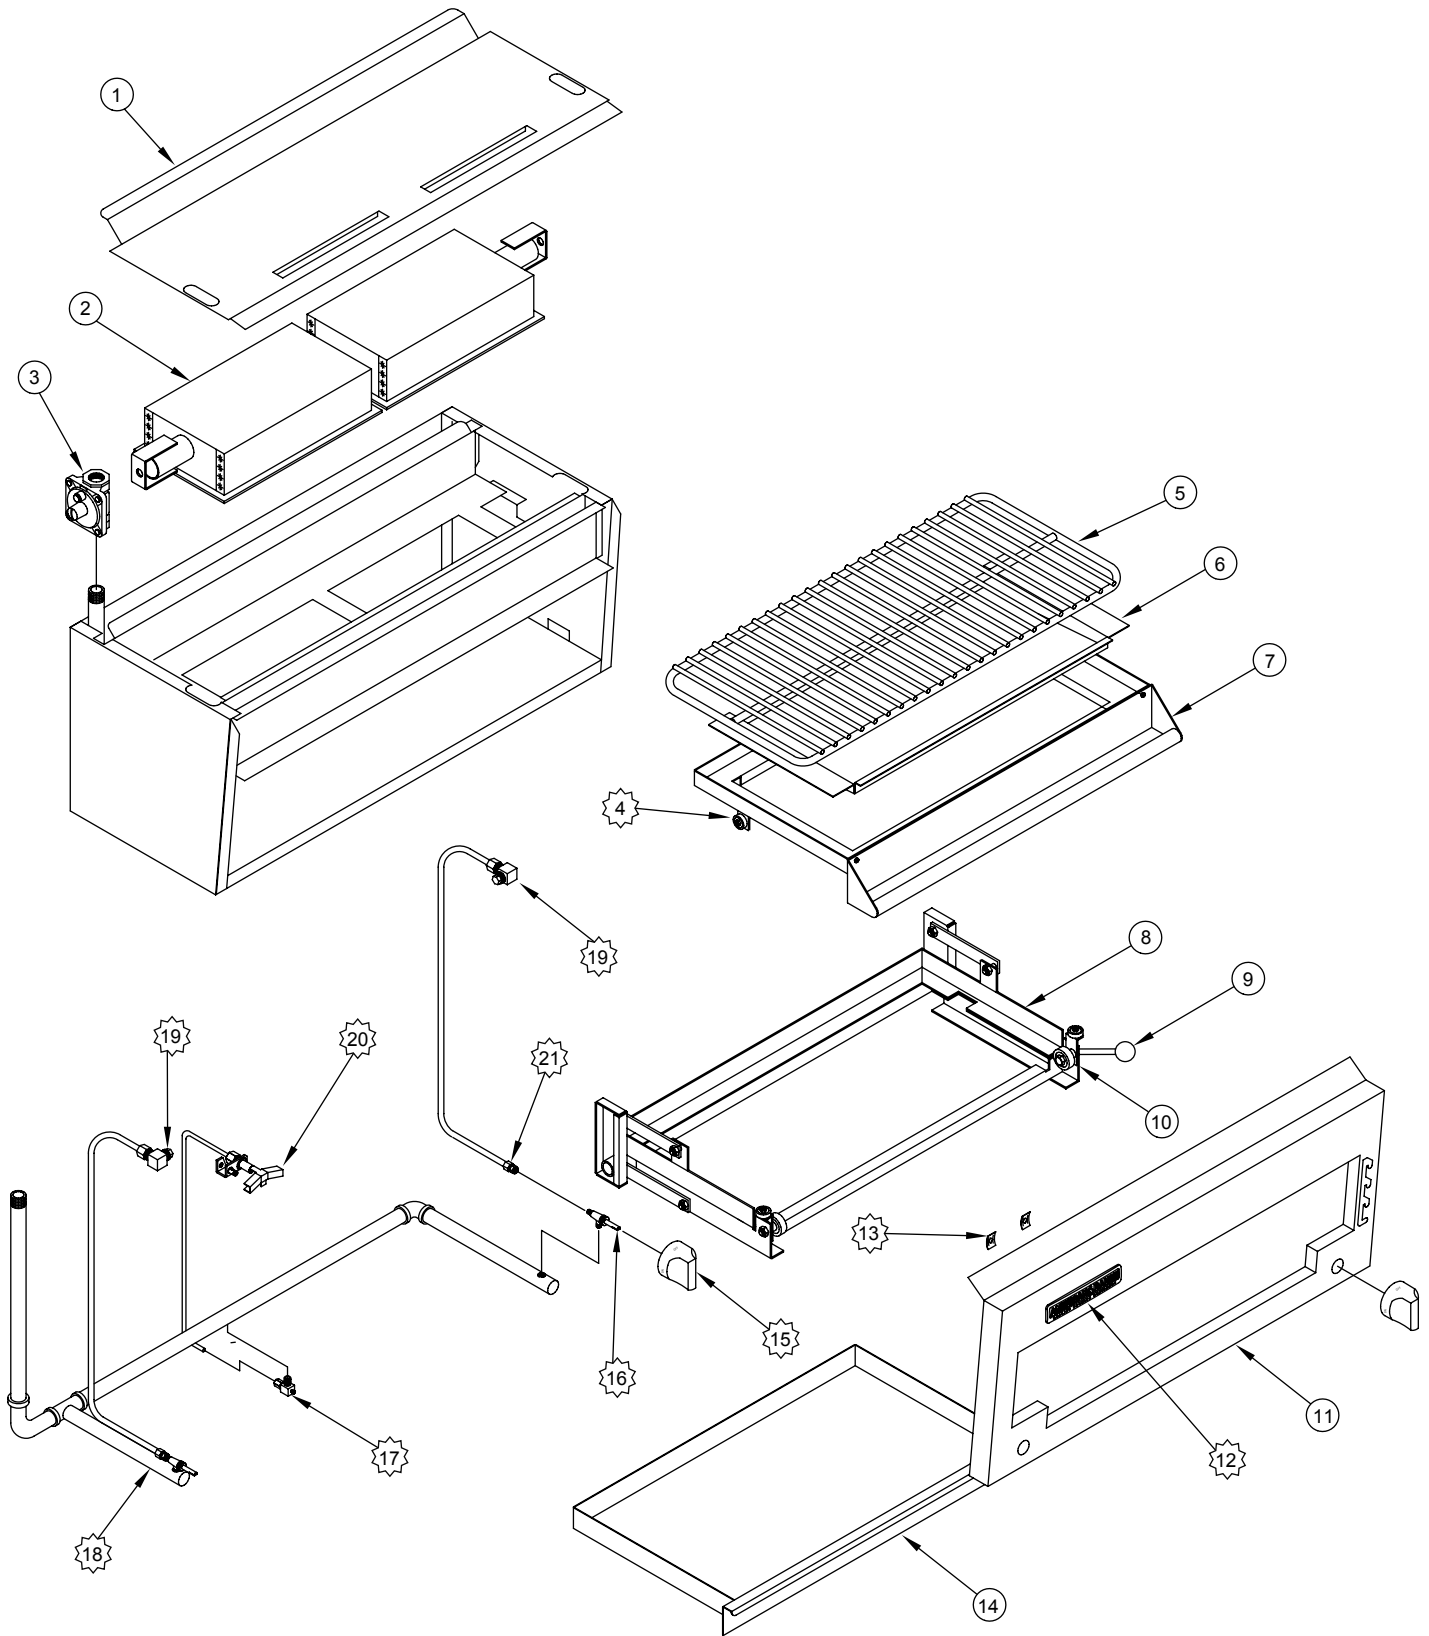

ARSB

ARSB

ITEM NO.	PART NO.	DESCRIPTION
2	A14015	Burner, Infrared ARSB 10477 Old Style 12-3/4" x 7"
3	A80110	Valve, Pressure Regulator 3/4" 10480 Nat Gas Set 5.
	A80011	Valve, Pressure Regulator 3/4" 10481 LPG Gas Set 10.0
4	A43007	Bearing, Ball Small 1/4" ID x 1" OD 10491 High Heat
5	A31021	Rack, ARSB-36" 2901/2" x 13" 10505 Old Style
6	A31029	Rack Frame Assembly for ARSB
7	A32150	Bracket, Door Handle Heavy Duty 18164-Chrome Plated AR Range
8	A99283-1	Carriage, Salamander Assembly ARSM, ARSB
9	A32016	Knob, Ball 1-3/4" 3/8" Insert 10490 New Style
10	A43017	Bearing, Ball 3/4" ID x 1-5/8" OD 10507 High Heat
12	A38000	Name Plate, American Range 8" 10499 Quality Commercial Chrome
13	A44003	Nut, Speed #6 Push Black 10601
14	A99543	Crumb Tray, ARSB-36" 10285
15	A32001	Knob, On/Off Glossy Black Flat Down
16	A80109	Valve, Gas Manual On/Off UL 10419, AR, ARKB, ARRB, AECB
17	A29300	Valve, Pilot Elbow Adjustable 10418 1/8" NPT 3/16" CC
18	A15040	Manifold, ARSB-36" Dual Burners 10286
19	A29106	Elbow, Infrared Burner No Spud
20	A11108	Pilot, Nat Gas .026 3/16" 6CH24-2 "T" Style ARSB
	A11131	Pilot, LPG Gas .016 3/16" 6CH24-2 "T" Style ARSB
	A11110	Orifice, Bell 0.018 Nat Gas 11001
	A11118	Orifice, Bell 0.010 LPG Gas 11002
21	A28028	Adapter, 3/8" C X 3/8-27 Brass

subject to change without notice.

 <p>SMALL BALL BEARING</p>	 <p>LARGE BALL BEARING</p>	 <p>AMERICAN RANGE NAME PLATE</p>	 <p>SPEED NUT</p>	 <p>ON/OFF KNOB</p>	 <p>GAS VALVE</p>	 <p>90° PILOT VALVE</p>
 <p>ELBOW/SPUD ASSY</p>	 <p>PILOT</p>	 <p>3/8 ADAPTER FITTING</p>				