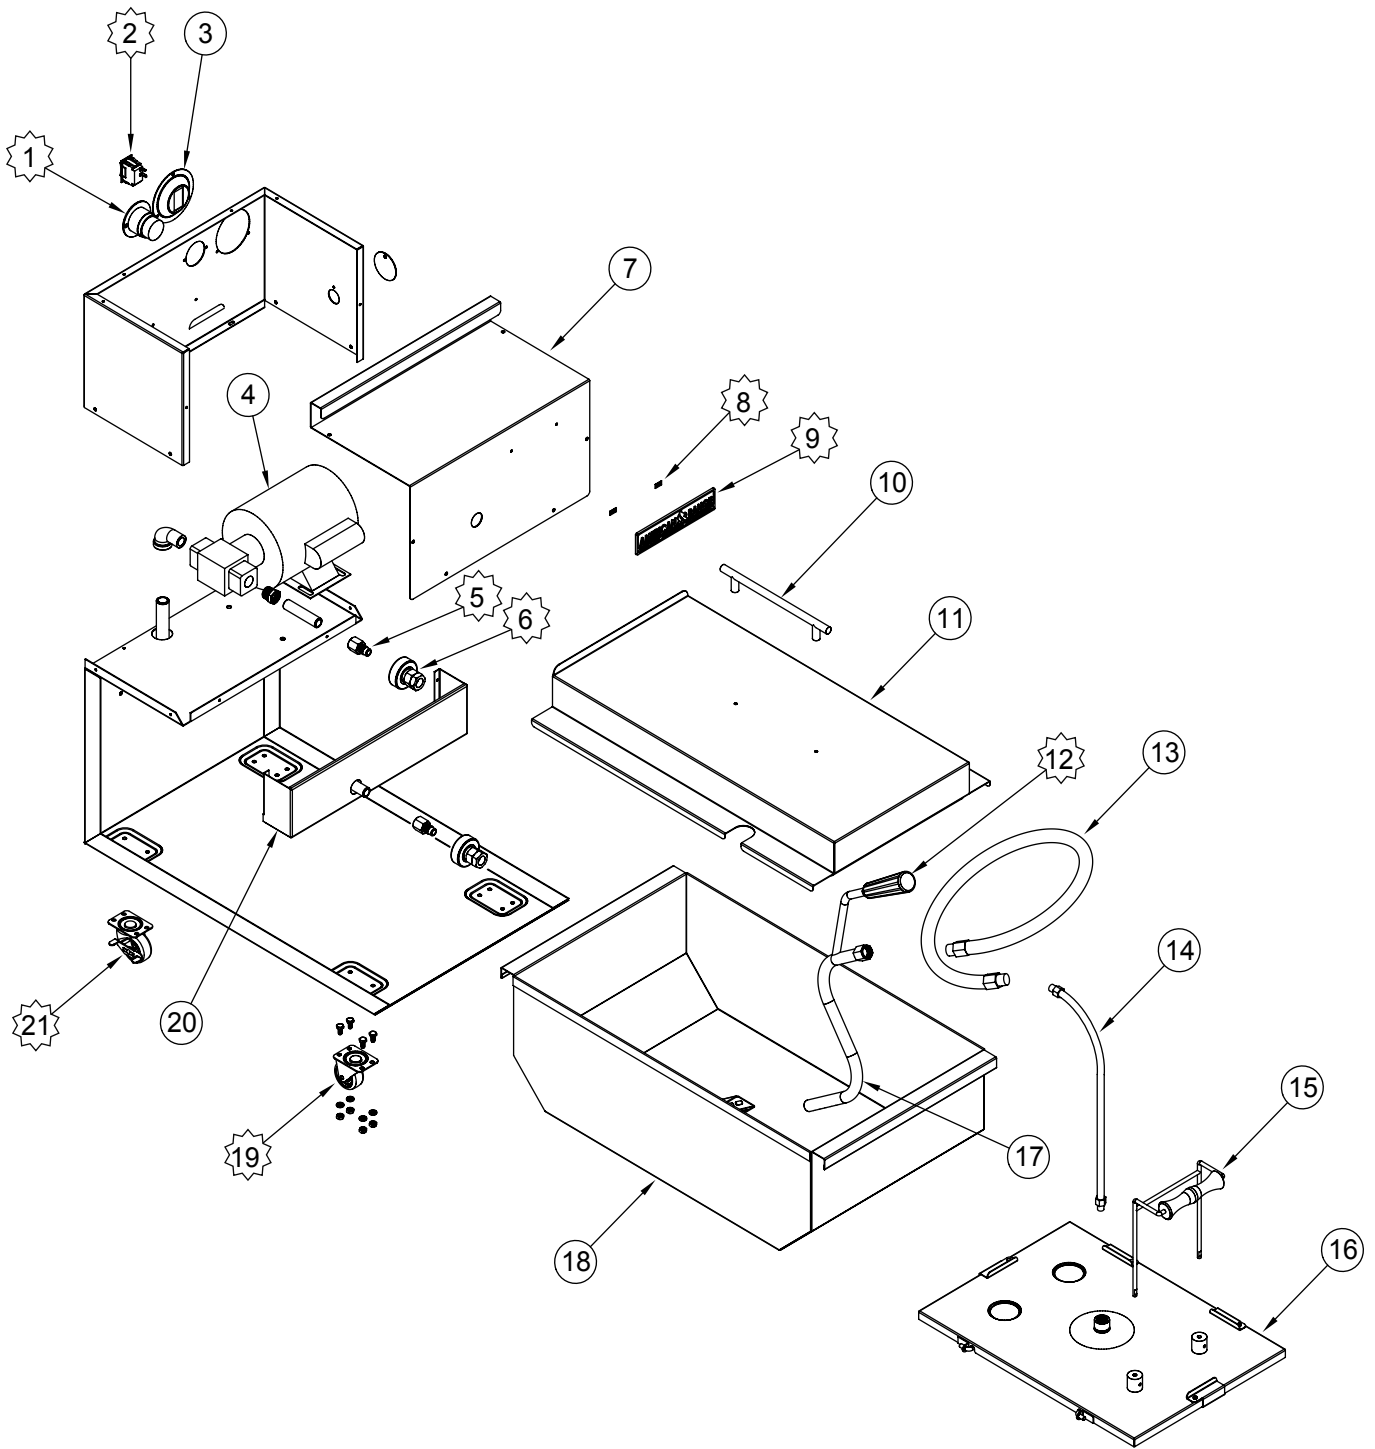

ARPF5

ARPFS

ITEM NO.	PART NO.	DESCRIPTION
1	A20047	Receptacle, Inlet NEMA 5-1 15A 71816 ARPFS 125V 2 pole 3 wire
2	A10001	Switch, Rocker On/On/Mainth ARPFS Series
3	71684	Cap, Switch 18GA 430 71684 ARPFS
4	A16101	Pump, Hot Oil Motor 1/3HP 1725/71809 115V 50/60HZ S23A
5	A16109	Fitting, 3/8" NPT Quick Disconnect 71807 ARPFS Stainless
6	A16111	Fitting, 3/8" Quick Disconnect 71812 ARPFS Assembly
8	A44003	Nut, Speed #6 Push Black
9	A38000	Name Plate, American Range 8" 10499 Quality Commercial Chrome
10	A16113	Handle, Lid 10" Satin Finish 71970 ARPFS
11	A16114	Cover, Oil Tank 18GA 430 71709 ARPFS-35/50
	A16115	Cover, Oil Tank 18GA 430 71709 ARPFS-85
12	A16201	Wand Handle
13	A16108	Hose, Drain 62" Long
14	A16107	Hose, Pick-Up 21" Long 71818 ARPFS
15	A16205	Handle, Assembly Complete 71705 ARPFS
16	A16119	Housing, Filter Assembly Pad ARPFS-35/50
	A16119	Housing, Filter Assembly Pad ARPFS-85
17	A16199	Wand, Oil Refill Assembly 71824 ARPFS
18	A16116	Tank, Oil Weld Assembly ARPFS-35/50
	A16117	Tank, Oil Weld Assembly ARPFS-85
19	A35023	Caster, 2" Rigid No Brake NFS 71801 ARPFS
20	71689	Cover, Oil Inlet 20GA 430 71689 ARPFS
21	A35024	Caster, 2" Swivel W/Brake NFS ARPFS

subject to change without notice.

 RECEPTACLE	 SWITCH, ON/OFF	 QUICK-CONNECT 3/8 MALE	 QUICK-CONNECT 3/8 FEMALE	 SPEED NUT	 AMERICAN NAME PLATE	 WAND HANDLE
 CASTER SCREW SET	 2" RIGID CASTER	 2" SWIVEL CASTER W/BRAKE				