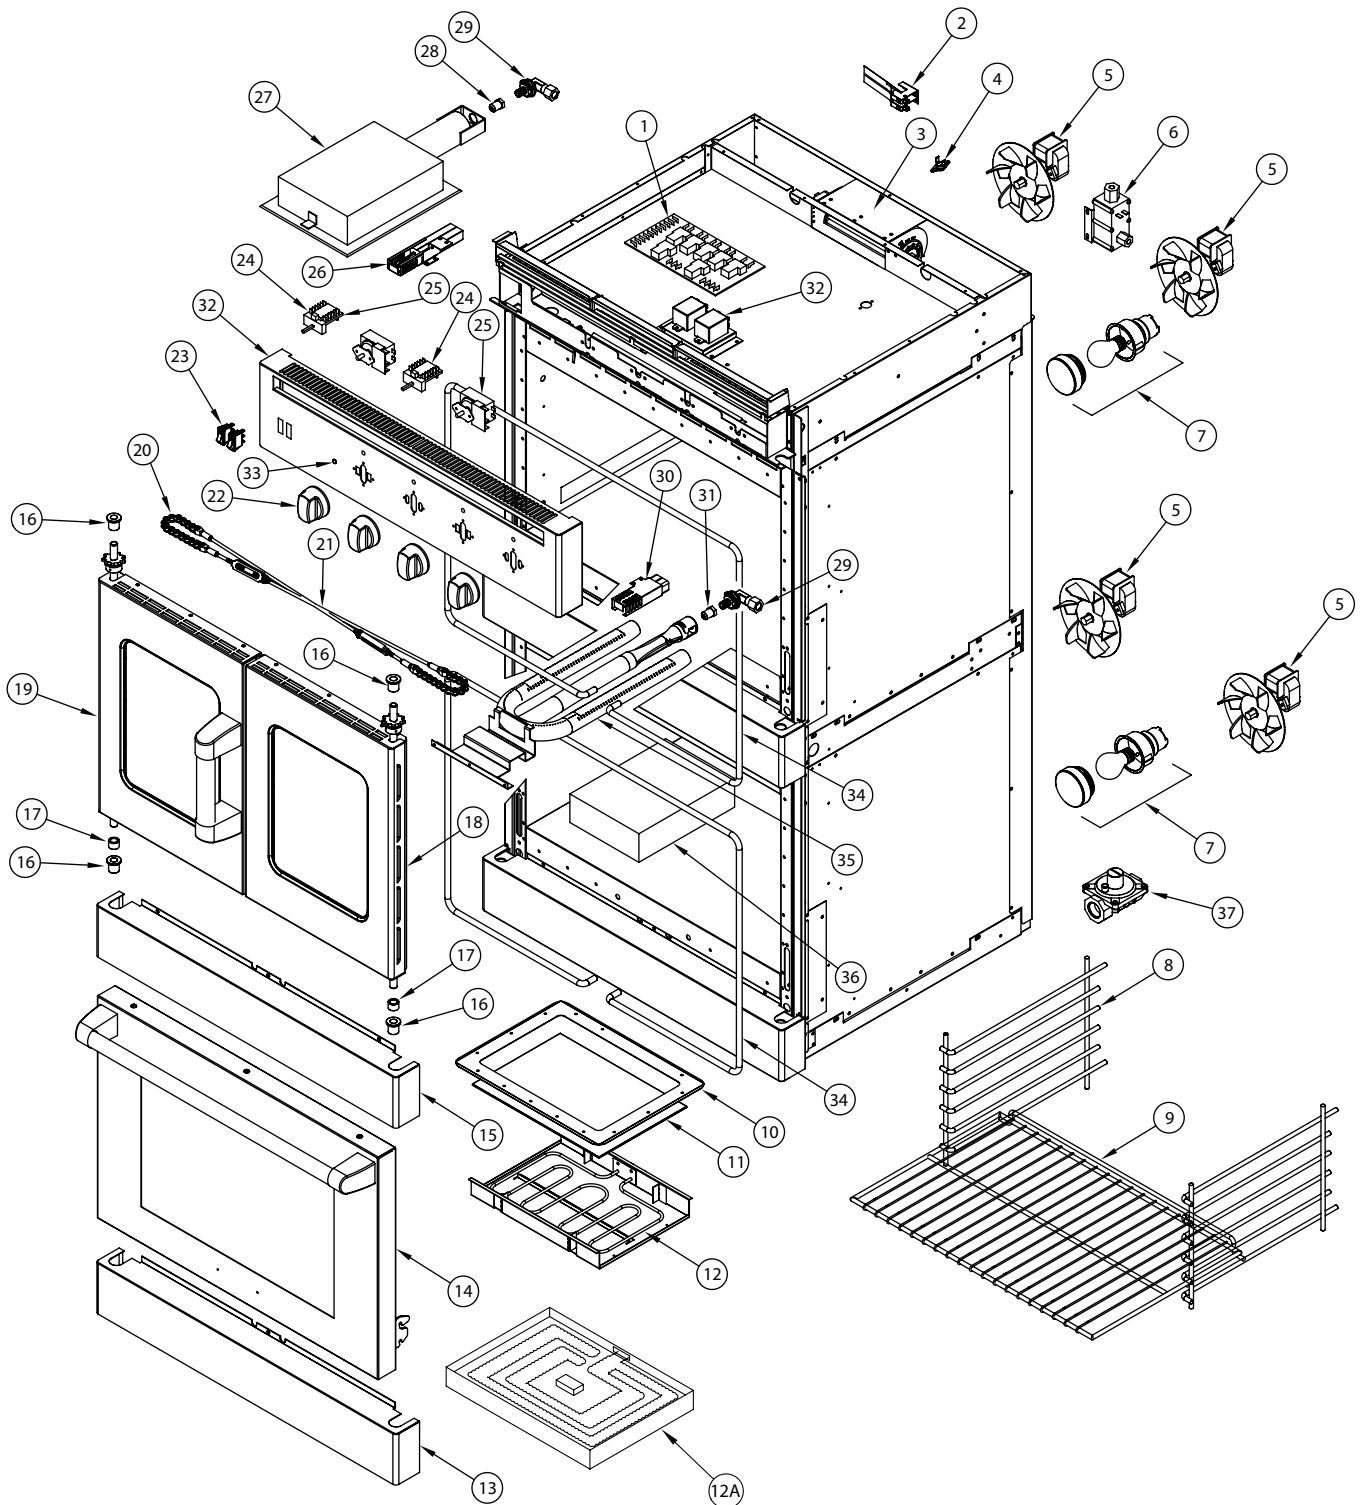

# HYBRID GAS/ELECTRIC WALL OVEN (AROFHGE-230)

ITEM NO.	PART NO.	DESCRIPTION
1	R10064	Relay, Cluster Board AROFE Oven
	R13033	Harness, Wire assembly AROFFHGE Hybrid Gas Electric Wall Oven
2	R10017	Switch, Air Paddle ARFO/AFWO
3	R10050	Blower Fan, Cooling 115V EBMPAST ARWO/ARFO
4	R10018	Switch, Bi-Metal Sensor AROFG AROFE Ovens
5	A91100	Motor, Innovection Fan Assembly ARR / AROF / NV
	A91104	Motor, Innovection Fan Assembly Lt ARR / AROF Reverse Rotation Blade
6	R80001	Valve, Dual Safety Vertical
7	R10002	Lamp Assembly, Lens Bulb 40W 120V ARR-Series
8	R31009	Rack, Guide Heritage & Legacy Chrome Plated NSF
9	R31015	Rack, Oven AROFG/AROSG Legacy Series Chrome Plated NSF
10	R99026	Frame, Broiler/Bake Oven Vell ARDF 9535 Black Porcelain AROF/SE
11	R27010	Glass, Broiler/Bake Shield Oven Cell Dual Fuel Range
12	R10031	Element, Electric Convection Oven Cell Dual Fuel
12A	R10061	Element, Electric hidden Bake Oven Cell Dual Fuel Wall Oven
14	R99718	Door Assembly, Standard (Chef) Legacy Ovens
	R99262	Skin, ARWO-Door 30" New Style
16	R43052	Bushing, Flanged Sleeve Bronze 1/2" ID x .875" ARR-Wall Oven
17	R43059	Spacer, 3/8"OD x 1/4" #10 Screw Hole AROFG230
18	R99281	Skin, AROFF Door LT New Style 71029 18ga 430 36" x 120" 6pcs
	R99710	Door Assembly, French Door Left Side With Glass New Style
19	R99282	Skin, AROFF Door RT New Style 71030 18ga 430 36" 120" 6 pcs
	R99709	Door Assembly, French Door Right Side With Glass New Style
20	R43007	Chain Assembly, ARFO French Door Closing Mechanism Thick Eyelt
22	R32015	Knob, Selector Wall Oven Black AROF- Series New Style
	R32014	Knob, Thermostat Wall Oven Black ARO-Series New Style
23	R10001	Switch, Rocker 115V Blue Lamp ARR-Series
24	R10032	Switch, Selector 6 Channel 115V ARR Series Range
25	R10005	Thermostat, Oven ARR-Series
25	R10016	Thermostat, Oven AROF Bottom Oven 72" Cap 277 VAC 30amp MT-585F
26	R10012	Igniter, Cermaic 6.38" Range BLC W/Shield 10" 450C Lead 1/4" QC
27	R14000	Burner, Oven IR Broiler Inconel ARR-30"&36"/AROFG
28	A29047	Orifice Hood # 49 1/2" Brass
	A29013	Orifice Hood # 56 1/2" Brass 11056