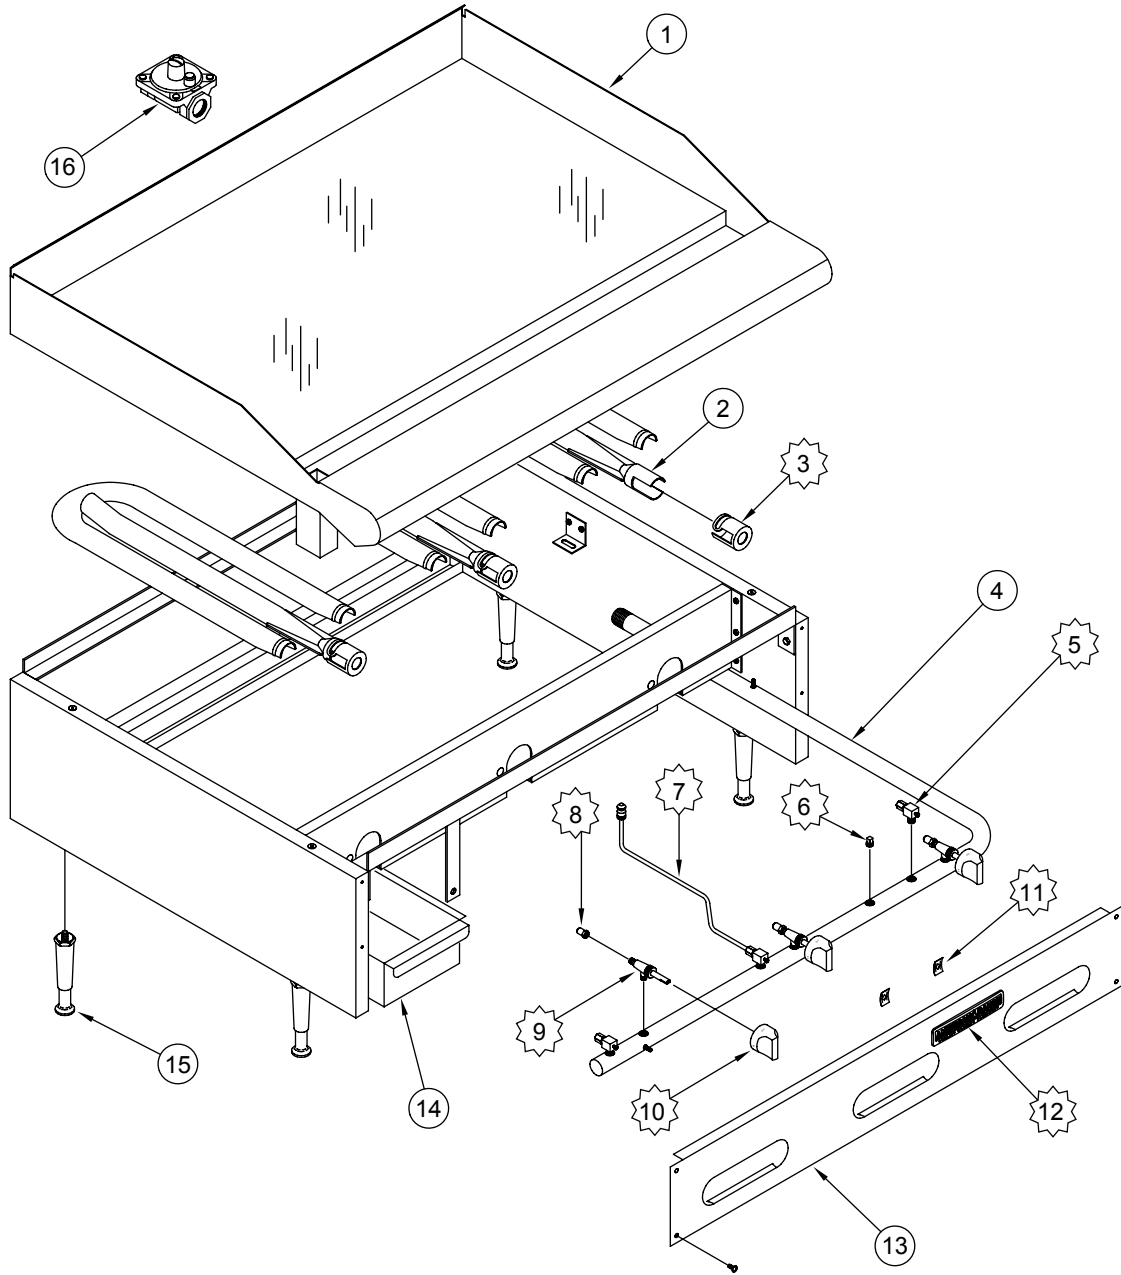

ARMG

 3 AIR SHUTTER	 5 90° PILOT VALVE	 6 1/8 PLUG	 7 PILOT TIP ASSY	 8 ORIFICE HOOD	 9 GAS VALVE	 10 ON/OFF KNOB
 11 SPEED NUT	 12 AMERICAN RANGE NAME PLATE					

ARMG

ITEM NO.	PART NO.	DESCRIPTION
1	A92719	Griddle Plate Assembly ARMG-24" 1800-24 21" Deep
	A92720	Griddle Plate Assembly ARMG-36" 1800-36 21" Deep
	A92721	Griddle Plate Assembly ARMG-48" 1800-48 21" Deep
	A92722	Griddle Plate Assembly ARMG-60" 1800-60 21" Deep
	A92723	Griddle Plate Assembly ARMG-72" 1800-72 21" Deep
2	A14004	Burner, w/Counter Top ARMG, ARTG 10473
3	A14049	Air Shutter, 1"
4	A15036	Manifold, ARMG-24 ARHP 24" 4B 2HT 1801-24 Counter Top
	A15018	Manifold, ARMG-36/ARHP 36" 6B 3HT 1801-36 Counter Top
	A15022	Manifold, ARMG-48/ARHP 48" 8B 4HT 1801-48 Counter Top
	A15023	Manifold, ARMG-60/ARHP 60" 10B 5HT Counter Top
	A15050	Manifold, ARMG-72/ARHP 72" 6HT 1801-72 Counter Top
5	A29300	Valve, Pilot Elbow Adjustable 10418 1/8" NPT 3/16" CC
6	A23010	Plug, 1/8" Pipe Hex Black All Manifolds
7	A29201	Pilot Tip Assembly, ARMG
8	A29000	Hood, Orifice #39 1/2" Brass 11039 Nat Gas
	A29007	LPG Orifice #53 1/2" Brass 11053 LPG Gas
9	A80109	Valve, Gas Manual On/Off UL 10419, AR, ARKB, ARRB, AECB
10	A32001	Knob, Gas On/Off Glossy Black Flat Down
11	A44003	Nut, Speed #6 Push Black 10601
12	A38000	Name Plate, American Range 8" 10499 Quality Commercial Chrome
13	A99823	Valve Cover, ARMG-24"/ARHP-24" 1802-24 Heavy Duty Stainless
	A99824	Valve Cover, ARMG-36"/ARHP-36" 1802-36 Heavy Duty Stainless
	A99825	Valve Cover, ARMG-48"/ARHP-48" 1802-48 Heavy Duty Stainless
	A99826	Valve Cover, ARMG-60"/ARHP-60" 1802-60 Heavy Duty Stainless
	A99827	Valve Cover, ARMG-72"/ARHP-72" 1802-72 Heavy Duty Stainless
14	A99800	Grease Can Assembly, ARMG ARTG 10250
15	A35011	Leg, 4" Adjustable Flange NSF Stainless
	A35100	Leg, Set (4) 4" Adjustable with Flange Stainless NSF Countertop Units
16	A80110	Valve, Pressure Regulator 3/4" 10480 Nat Gas Set 5
	A80011	Valve, Pressure Regulator 3/4" 10481 LPG Gas Set 10.0