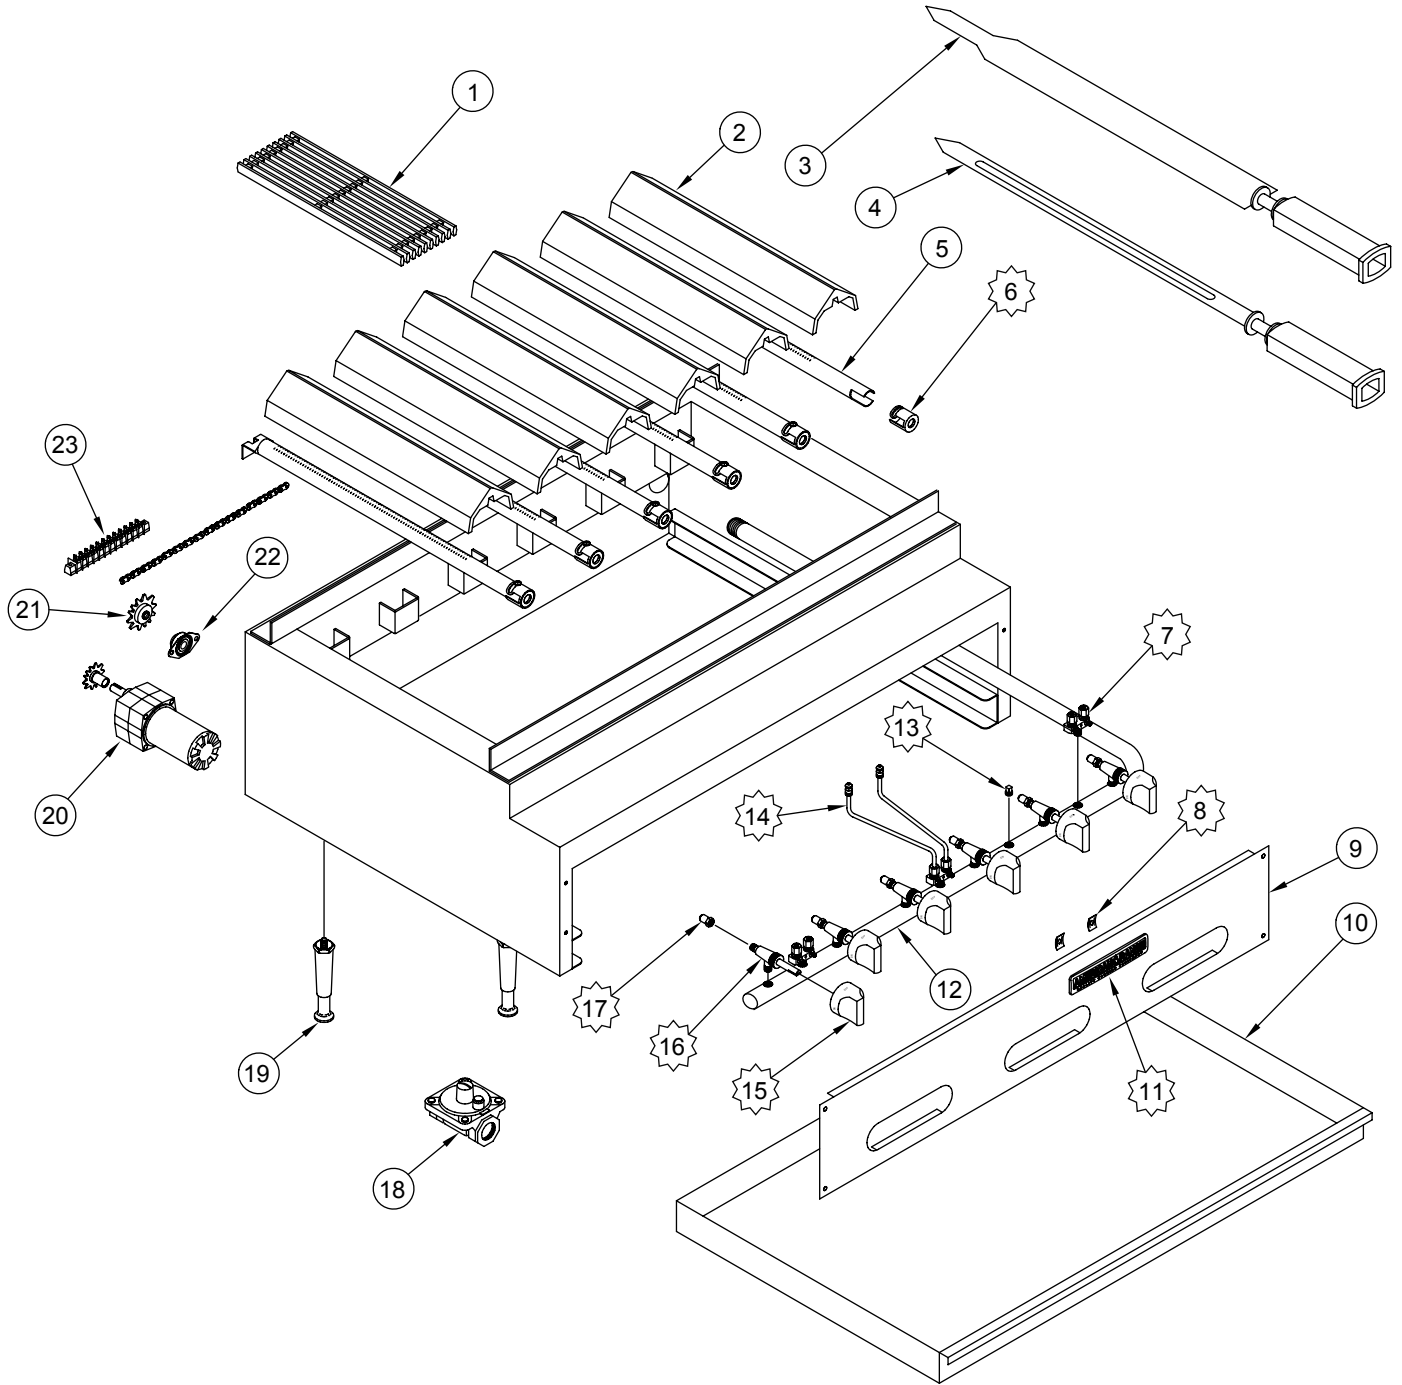

# ARKB

ITEM NO.	PART NO.	DESCRIPTION
1	A17017	Grate, Top Cast Iron 5" x 17-3/4" ARKB (Optional)
2	A17005	Cover, Radiant 16" Cast Iron 10449 ARKB
3	A31044	Skewer, (Lule) w/Handle Heavy Duty Stainless ARKB
4	A31043	Skewer, (Shish Kabob) w/Handle Heavy Duty Stainless ARKB
5	A14011	Burner, Broiler ARRB, AERB, ARKB
6	A14036	Air Shutter, 1"
7	A29301	Valve, Dual Gas Pilot 1/8 x 3/16C 10432
8	A44003	Nut, Speed #6 Push Black 10601
10	A80154	Crumb Tray, ARKB-24" 1602-24
	A80155	Crumb Tray, ARKB-30" 1602-30
	A80156	Crumb Tray, ARKB-36" 1602-36
	A80157	Crumb Tray, ARKB-48" 1602-48
11	A38000	Name Plate, American Range 8" 10499 Quality Commercial Chrome
13	A23010	Plug, 1/8" Pipe Hex Black All Manifolds
14	A29203	Pilot, Tip Assembly ARRB ARKB 10242
15	A32001	Knob, Gas On/Off Glossy Black Flat Down
16	A80109	Valve, Gas Manual On/Off UL 10419, AR, ARKB, ARRB, AECEB
17	A29000	Hood, Orifice #39 1/2" Brass 11039 Nat Gas
	A29007	Hood, Orifice, #52 1/2" Brass LPG Gas
18	A80110	Valve, Pressure Regulator 3/4 10480 Nat Gas Set 5.0
	A80011	Valve, Pressure Regulator 3/4 10481 LPG Gas Set 10.0
19	A35011	Leg, 4" Adjustable Flanged NSF Stainless
	A35100	Leg Set (4) 4" Adjustable w/Flange
20	A91001	Motor, Gear ACB-7/14, AHS-R, ARKB-R 10410-1 Spec. Output Shaft
21	A43020	Sprocket, 3/4" ID 35 Chain
22	A40005	Bearing, High Heat Flanged 3/4" 10429 Bore w/3 Set Screws
23	A10004	Block, Terminal, 12 Station 1-J601MA