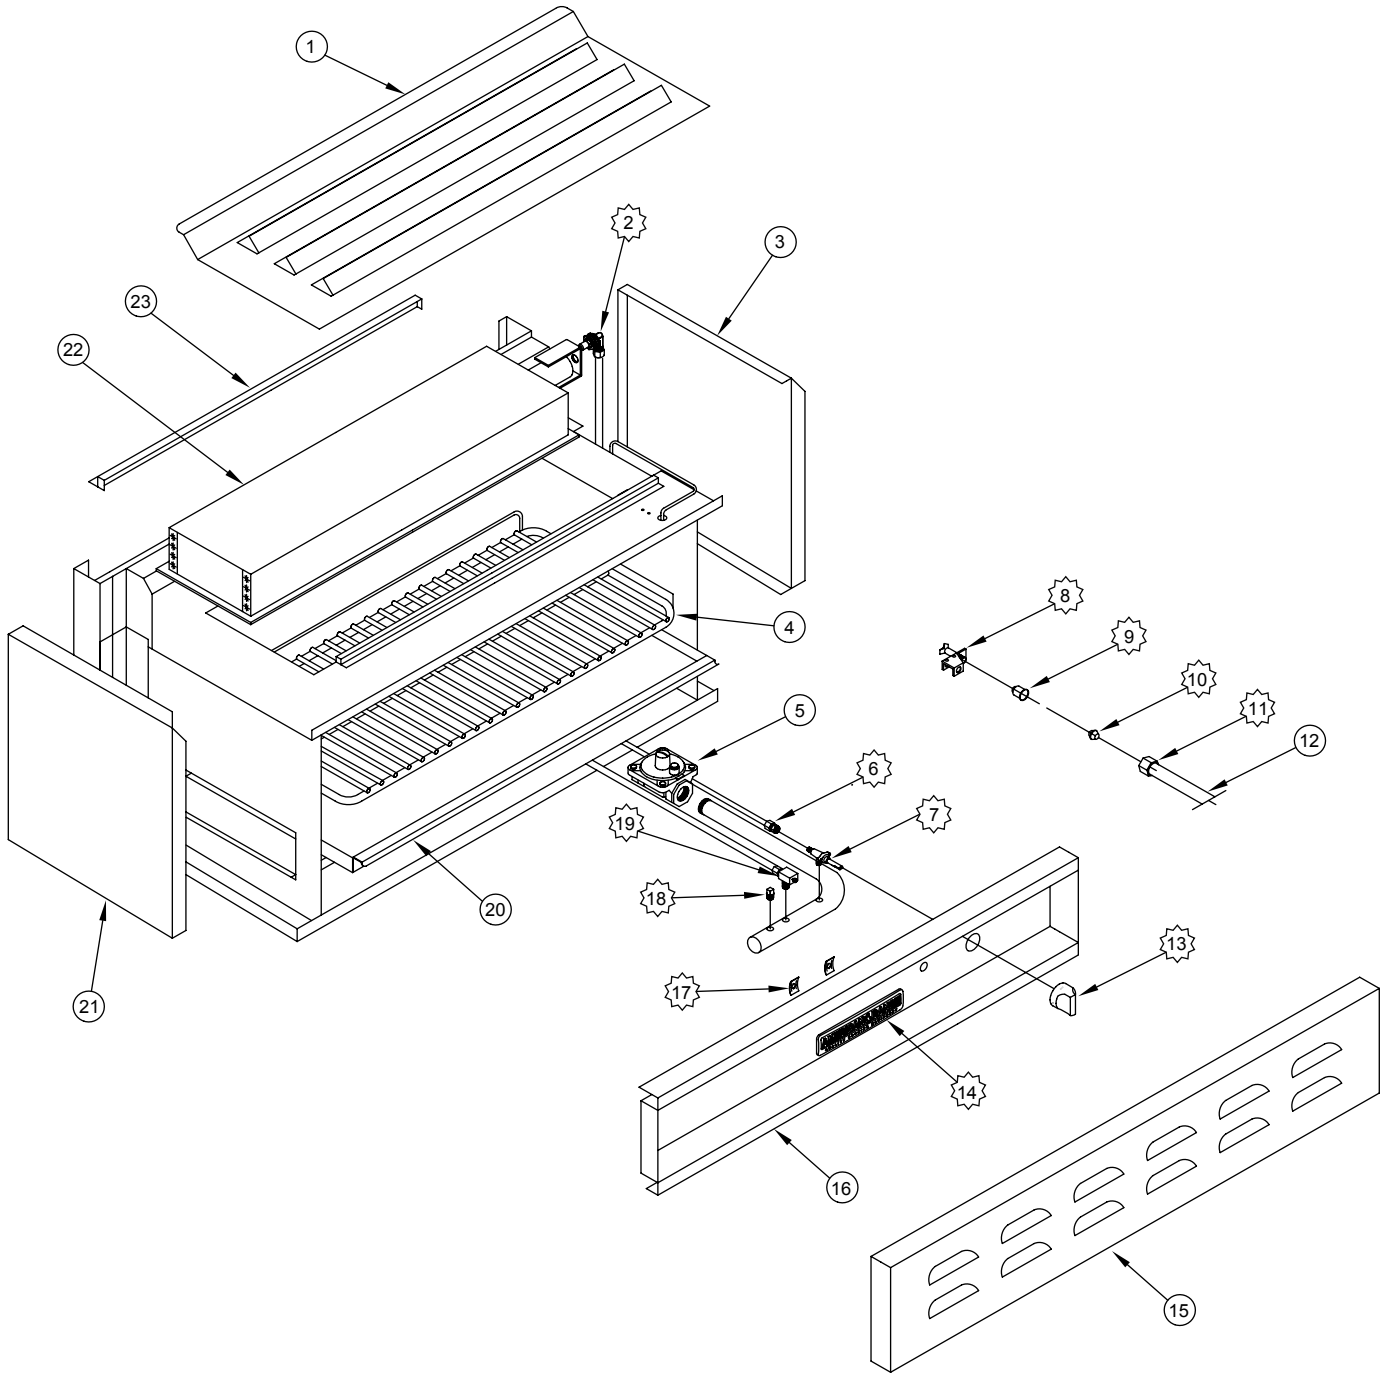

ARCM

ARCM

ITEM NO.	PART NO.	DESCRIPTION
2	A29000	Hood, Orifice #39 1/2" Brass 11039 Nat Gas
	A29004	Hood, Orifice #50 1/2" Brass 11050 LPG Gas
	A29002	Hood, Orifice #46 1/2" Brass 11046 Nat Gas
	A29001	Hood, Orifice #52 1/2" Brass 11052 LPG Gas
	A24000	Elbow, Orifice Mixer 3/8" C-3/8-27
4	A31011	Rack, ARCM 24" 20-1/4" x 15-1/2" Chrome Plated
	A31012	Rack, ARCM 36" 32-1/4" x 15-1/2" Chrome Plated
	A31013	Rack, ARCM 48" 44-1/4" x 15-1/2" Chrome Plated
	A31014	Rack, ARCM 60" 56-1/4" x 15-1/2" Chrome Plated
5	A80110	Valve, Regulator 3/4" 10480 Nat Gas Set 5.
	A80011	Valve, Regulator 3/4" 10481 LPG Gas Set 10.0
6	A28028	Adapter, 3/8C X 3/8-27 UNS Brass
7	A80109	Valve, Gas Manual On/Off UL 10419, AR, ARKB, ARRB, AECB
8	A11112	Pilot, Nat Gas .018 ARSM/ARCM 10489 "L" Style
	A11124	Pilot, LPG Gas .010 ARSM/ARCM
9	A11118	Orifice, Bell .018 AR/AF Nat Gas 11001
	A11110	Orifice, Bell .010 LPG Gas 11002
10	A28021	Sleeve, Ball 3/16" Tube Barrel Oversize
11	A28020	Nut, Reducer 1/4"-3/16 CC 10428
12	A29212	Pilot Tubing, ARCM/ARSM New Style Double IR Burner
13	A32001	Knob, Gas On/Off Glossy Black Flat Down
14	A38000	Name Plate, American Range 8" 10499 Quality Commercial Chrome
17	A44003	Nut, Speed #6 Push Black 10601
18	A23010	Plug, 1/8" Pipe Hex Black All Manifolds
19	A29300	Valve, Pilot Elbow Adjustable 10418 1/8" NPT 3/16" CC
20	A99635	Crumb Tray, ARCM-24"
	A99636	Crumb Tray, ARCM-36"
	A99637	Crumb Tray, ARCM-48"
	A99638	Crumb Tray, ARCM-60"
22	A14019	Burner, Infrared ARCM/ARSB New Style 16-9/16" x 8"
	A14020	Burner, Infrared ARCM/ARSM New Style 27-5/8" x 8"
23	A99591	Bracket, Large IR Burner ARCM
	A99592	Bracket, Small IR Burner ARCM

subject to change without notice.

3/8 CC ORIFICE FITTING	3/8 CC VALVE ADAPTER	GAS VALVE	PILOT	PILOT BELL ORIFICE	SLEEVE, BALL 3/16" TUBE BARREL	NUT, REDUCER 1/4"CC - 3/16"CC
ON/OFF KNOB	AMERICAN RANGE NAME PLATE	SPEED NUT	1/8 NPT PLUG	3/16 PILOT VALVE 90°		

DESIGNED & BUILT IN USA
PROFESSIONAL COOKING EQUIPMENT

13592 Desmond St., Pacoima, CA 91331 818.897.0808 888.753.9898 www.americanrange.com

AMERICAN RANGE