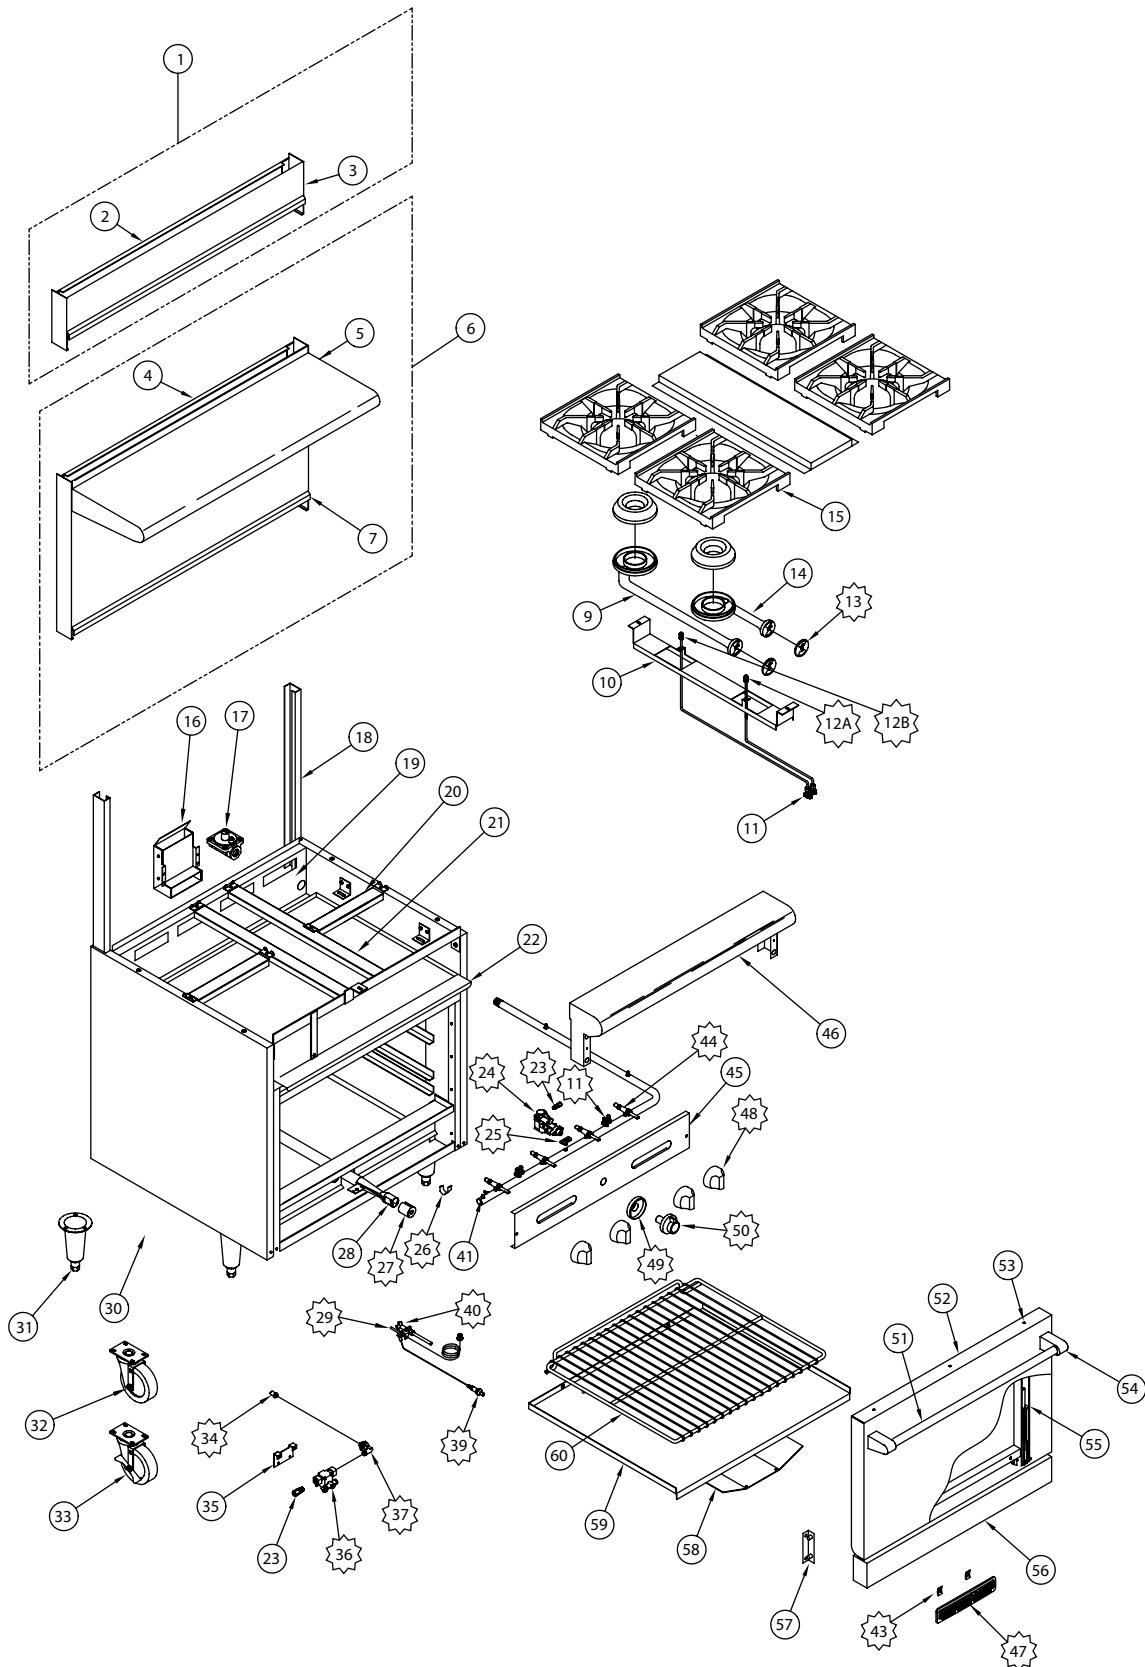

AR-30

AR-30

ITEM NO.	PART NO.	DESCRIPTION
9	A14005	Venturi, Long w/Lift Off Burner Head
10	A99585	Hanger, Burner AR Series 1180
11	A29301	Valve, Dual Gas Pilot 1/8" x 3/16" C 10432
12A	A11200	Pilot Tip, Assembly Short New Front Open Burner AR Series
12B	A11201	Pilot Tip, Assembly Long New Rear Open Burner AR Series
13	A14037	Air Shutter, 2" 10464
14	A14006	Venturi, Short w/Lift Off Burner Head
15	A17000	Grates, Top 12" x 12" Cast Iron 10450-12
16	A99317	Flue, Oven AR Ranges 10207
17	A80110	Valve, Pressure Regulator 3/4" 10480 Nat Gas Set 5.
	A80011	Valve, Pressure Regulator 3/4" 10481 LPG Gas Set 10.0
18	A99602	Channel, High Rise AR Range 1037 Standard
20	A99314	Bracket, Top Grate w/Support 1181 Short Aluminized Metal
21	A99315	Bracket, Top Grate w/Support 1182 Long Aluminized Metal
22	A99803	Crumb Tray, 30" AR-30 / ARHP-30 1026-30
23	A28000	Fitting, 3/8" CC x 1/4" MIP Brass 10011
24	A11101	Thermostat, BJ Griddle/Gas Oven 10421 1 Outlet BJWA25PB-04-48
	A11113	Thermostat, BJ Griddle/Gas Oven 10482 2 Outlet BJWA25PBD-01-48
25	A23100	Nipple, Flange BJ Thermostat 10012
26	A99740	Clip, Thermostat Bulb
27	A14049	Air Shutter, 1"
28	R14020	Burner, Bake Oven ARROB/ARRSB/AR Series
29	A11100	Thermocouple, 18" 2C AR Range 10485
31	A35001	Leg, 6" Cone 3" Adjustable Bullet Chrome Plated NSF

subject to change without notice.

 <p>DOUBLE PILOT VALVE</p>	 <p>PILOT TIP ASSY</p>	 <p>AIR SHUTTER</p>	 <p>1/4 NPT x 3/8 CC BRASS FITTING</p>	 <p>B.J. THERMOSTAT SINGLE OUTLET</p>	 <p>THERMOSTAT FLANGE</p>	 <p>BULB CLIP</p>
 <p>AIR SHUTTER</p>	 <p>THERMOCOUPLE</p>	 <p>ORIFICE HOOD</p>	 <p>SAFETY VALVE</p>	 <p>ORIFICE ELBOW</p>	 <p>PIEZO IGNITOR</p>	 <p>OVEN PILOT</p>
 <p>SPEED NUT</p>	 <p>GAS VALVE</p>	 <p>AMERICAN RANGE NAME PLATE</p>	 <p>ON/OFF KNOB</p>	 <p>BEZEL</p>	 <p>GRIDDLE THERMOSTAT KNOB</p>	