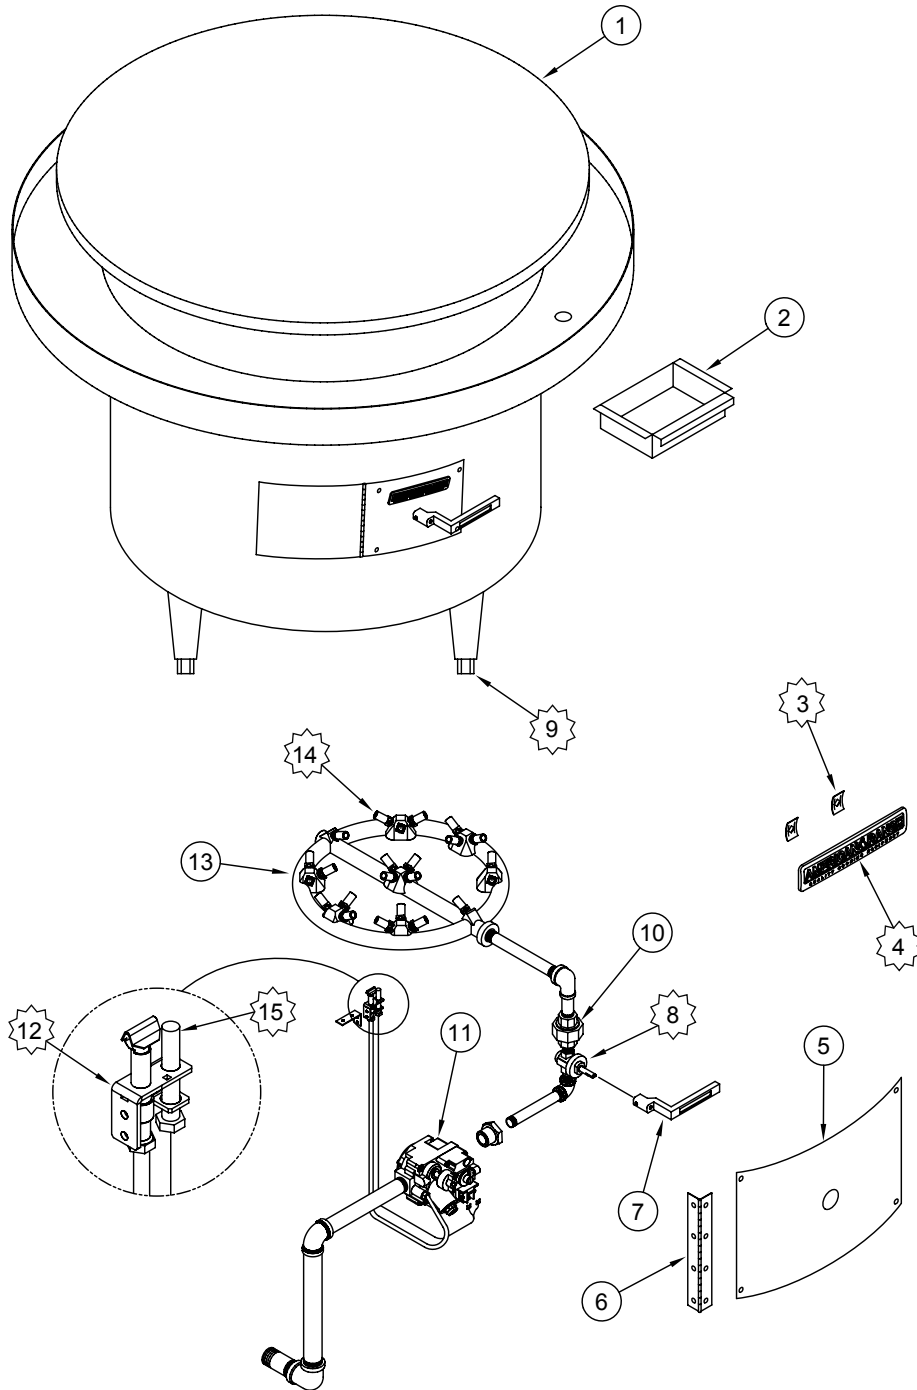

AMBG

3

SPEED NUT

4

AMERICAN RANGE
QUALITY PROFESSIONAL EQUIPMENT

8

GAS VALVE (BALL)

12

PILOT TIP
ASSEMBLY

15

THERMOCOUPLE

5

PANEL

6

BRAKET

AMBG

ITEM NO.	PART NO.	DESCRIPTION
2	A99831	Grease Tray
3	A44003	Nut, Speed #6 Push Black 10601
4	A38000	Name Plate, American Range 8" 10499 Quality Commercial Chrome
7	A32108	Handle, Gas Valve ARSP-J, ARWR-J 10493
8	A80106	Valve, Gas Ball 1/2" x 1/2" AESP 10492
11	A80102	Valve, Gas Nat Gas 11114
	A80103	Valve, Gas LPG Gas 11114
12	A11103	Pilot, AF 6CH14-6N .018 Nat Gas 11105
	A11121	Pilot, AF 6CH14-6 .014 LPG Gas
13	A14034	Burner, Jet 23 Tip #63 Hood Nat Gas 10478N
	A14035	Burner, Jet 23 Tip #73 Hood LPG Gas 10478L
15	A11102	Thermopile, Power Generator 11109