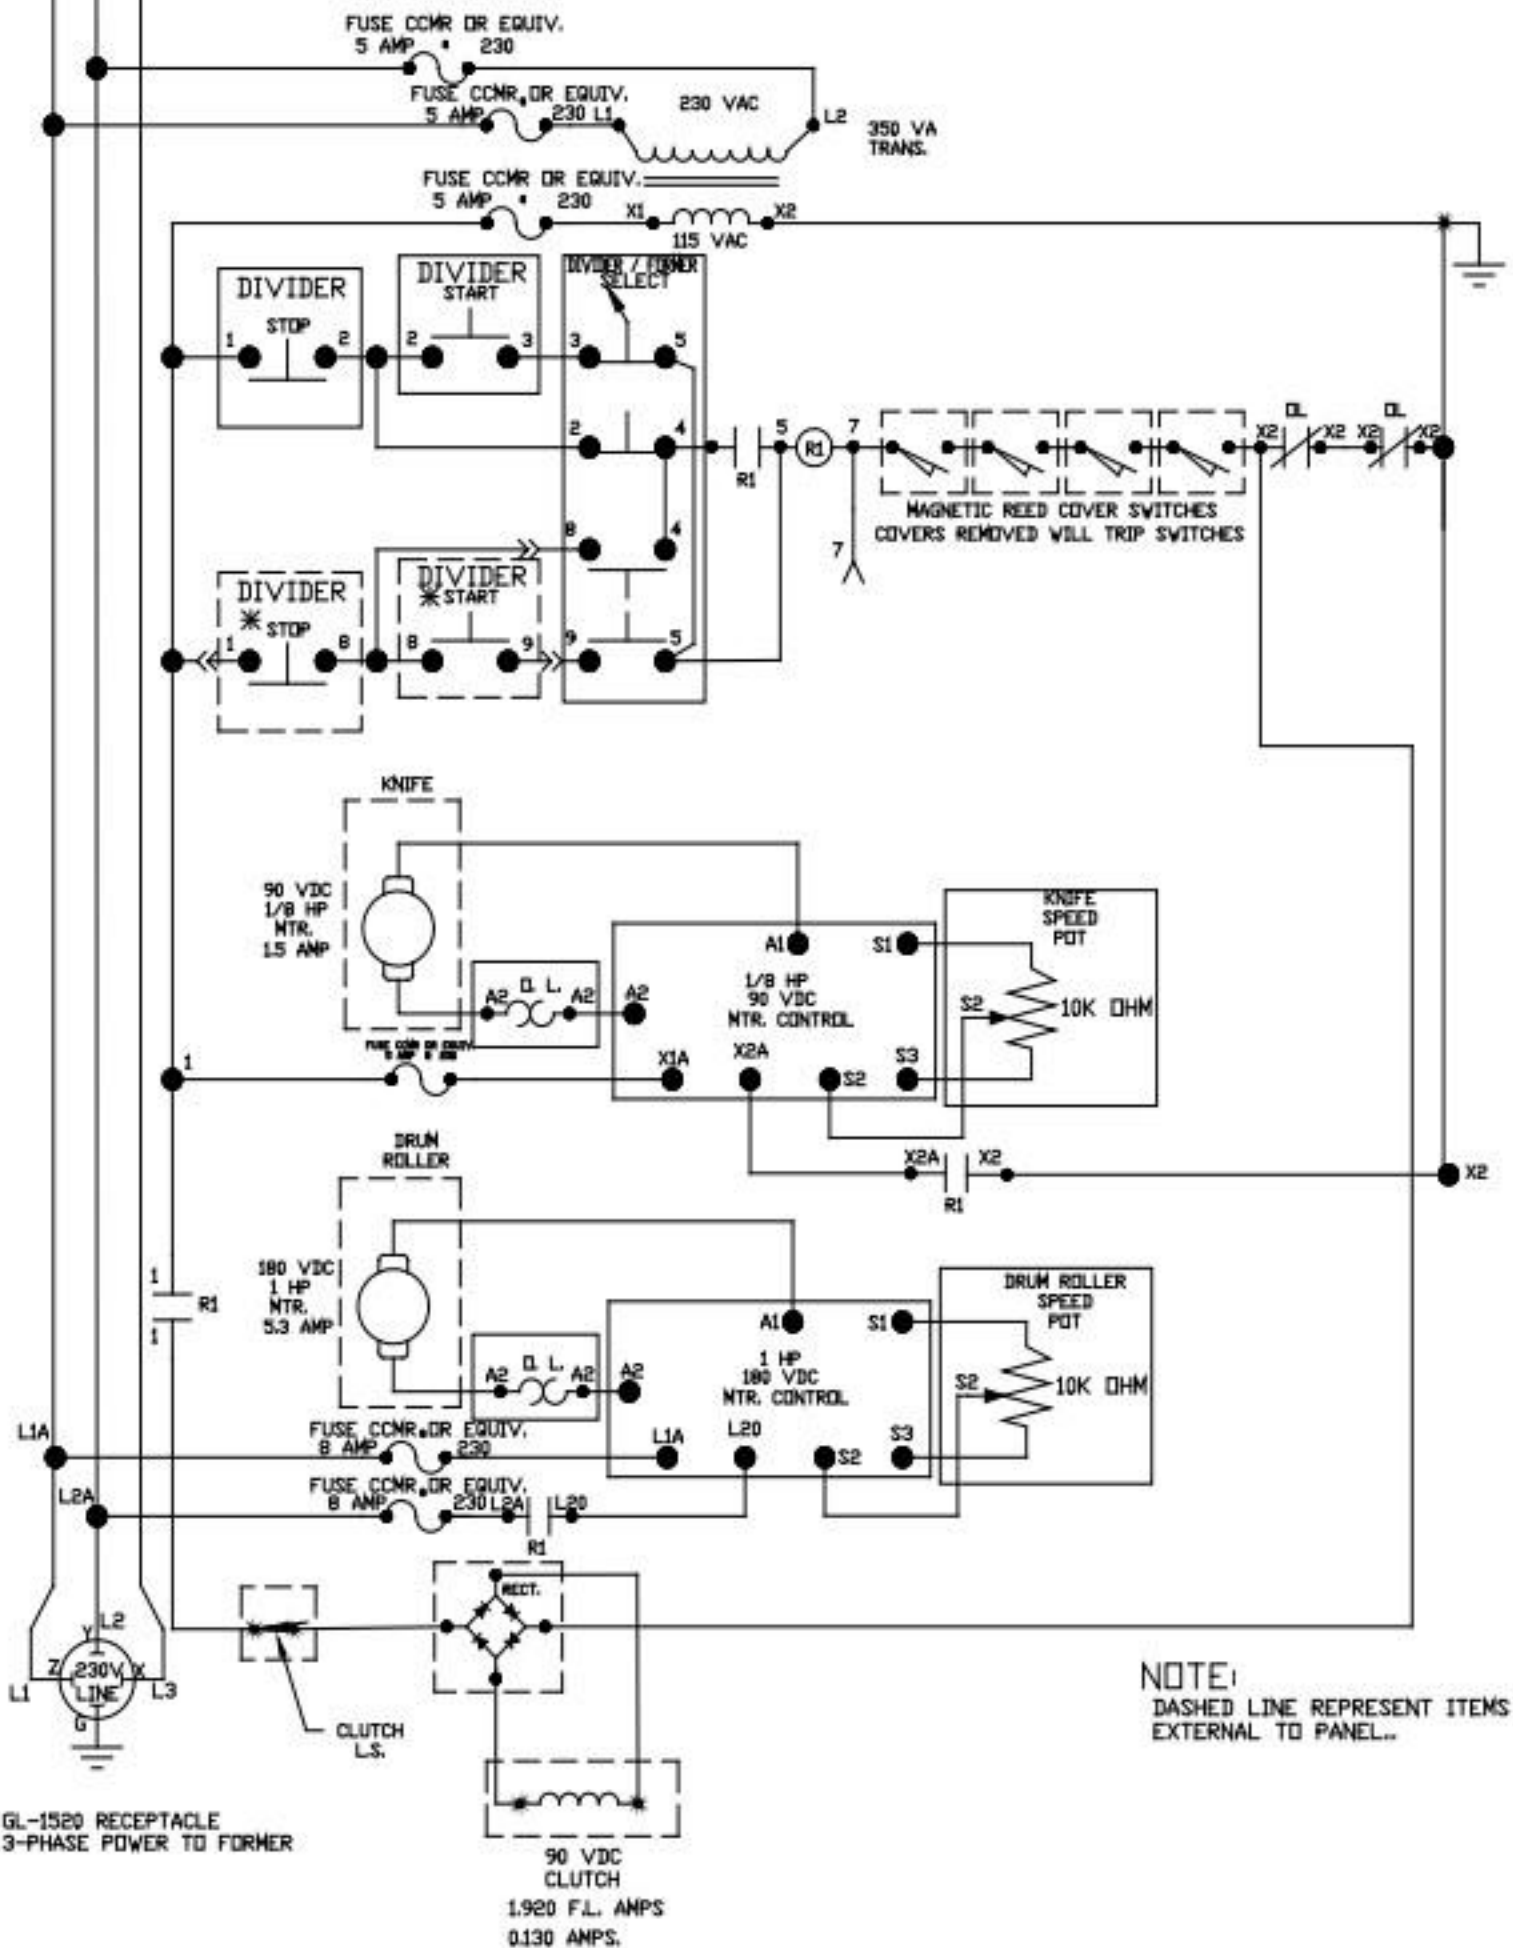

GR.  
 BL. WH.  
 12/3 POWER CABLE →  
 PLUG - 2321

NOTE:  
FUSE DISCONNECT OR CIRCUIT BREAKER  
PROVIDED BY OTHERS PER N.E.C. 430-53 (C)

PLUG  
GLD 1521

L1 L2 L3

INCOMING VOLTAGE 230 VOLTS / (3) PHASE

# ELECTRICAL (HARDWARE) RK2100 THREE PHASE 230 / 208 VOLTS