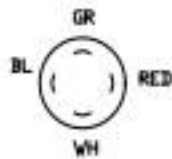

GR.  
 BL. WH.  
 12/3 POWER CABLE →  
 PLUG - 2321

NOTE:  
FUSE DISCONNECT OR CIRCUIT BREAKER  
PROVIDED BY OTHERS PER N.E.C. 430-53 (C)

PLUG  
GLD 1521

L1 L2 L3

INCOMING VOLTAGE 230 VOLTS / (3) PHASE