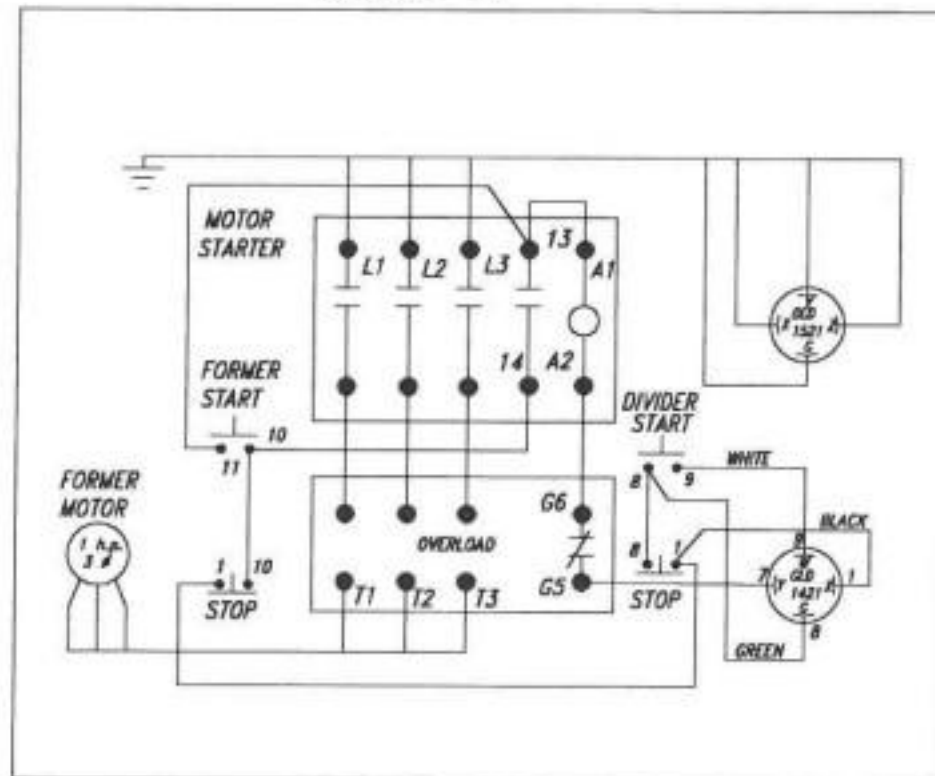

ELECTRICAL DIAGRAM

3 PHASE LINE

PLUG 2421
3Ø 230 VOLT

MANUAL
STARTER

FORMER MOTOR

DETAIL "A"

NOTE:

DETAIL "A" OPTIONAL WITH ROTARY
KNIFE DIVIDER / BAGEL FORMER
MODEL: RK2200