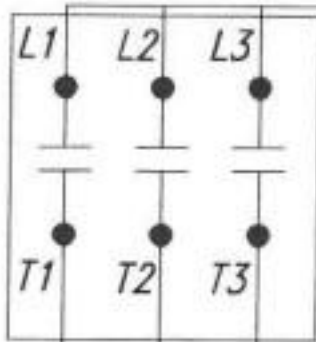

ELECTRICAL DIAGRAM

3 PHASE LINE

PLUG 2421
3Ø 230 VOLT

MANUAL
STARTER

FORMER MOTOR

DETAIL "A"

NOTE:

DETAIL "A" OPTIONAL WITH ROTARY
KNIFE DIVIDER / BAGEL FORMER
MODEL: RK2200