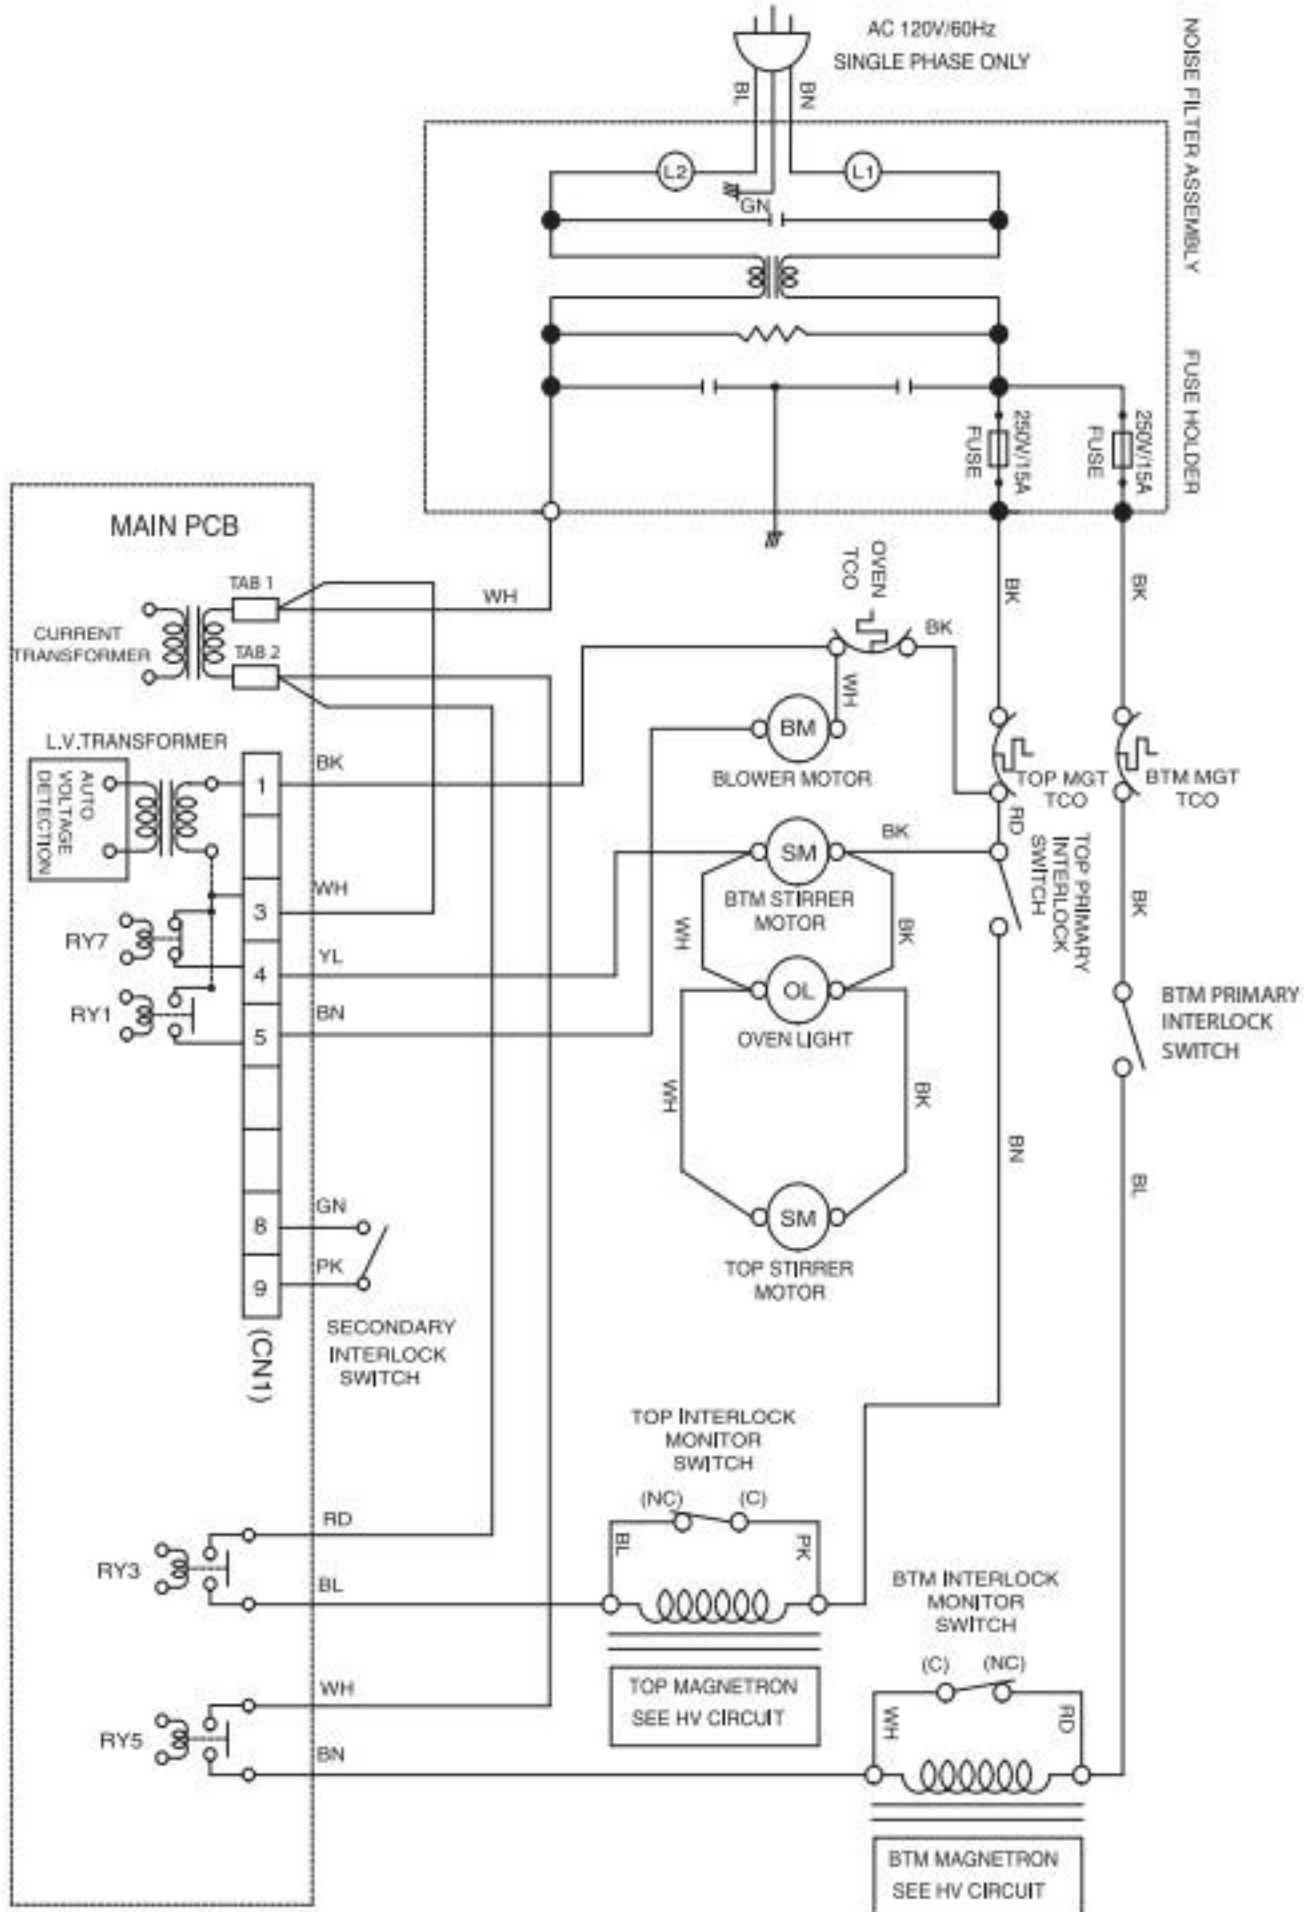

NOTE:
1. DOOR IS OPENED.
2. WIRE COLOR

SYMBOL	COLOR
BN	BROWN
WH	WHITE
BK	BLACK
BL	BLUE
YL	YELLOW
PK	PINK
RD	RED
GN	GREEN

NOTE:
1. LOCK IS OPENED.
2. WIRE COLOR.

SYMBOL	COLOR
BK	BROWN
WH	WHITE
BL	BLACK
YL	YELLOW
PK	PINK
RD	RED
GR	GREEN

NOTE:
1. DOOR IS OPENED.
2. WIRE COLOR

SYMBOL	COLOR
BK	BLACK
BN	BROWN
BL	BLUE
GN	GREEN
PK	PINK
RD	RED
WH	WHITE
YL	YELLOW