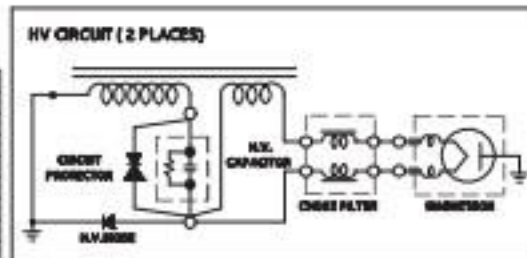

NOTE:
1. DOOR IS OPENED.
2. WIRE COLOR

SYMBOL	COLOR
BN	BROWN
WH	WHITE
BK	BLACK
BL	BLUE
YL	YELLOW
PK	PINK
RD	RED
GN	GREEN

NOTE:
1. LOCK IS OPENED.
2. WIRE COLOR.

SYMBOL	COLOR
BK	BROWN
WH	WHITE
BL	BLACK
YL	YELLOW
PK	PINK
RD	RED
GR	GREEN

NOTE:
1. DOOR IS OPENED.
2. WIRE COLOR

SYMBOL	COLOR
BK	BLACK
BN	BROWN
BL	BLUE
GN	GREEN
PK	PINK
RD	RED
WH	WHITE
YL	YELLOW