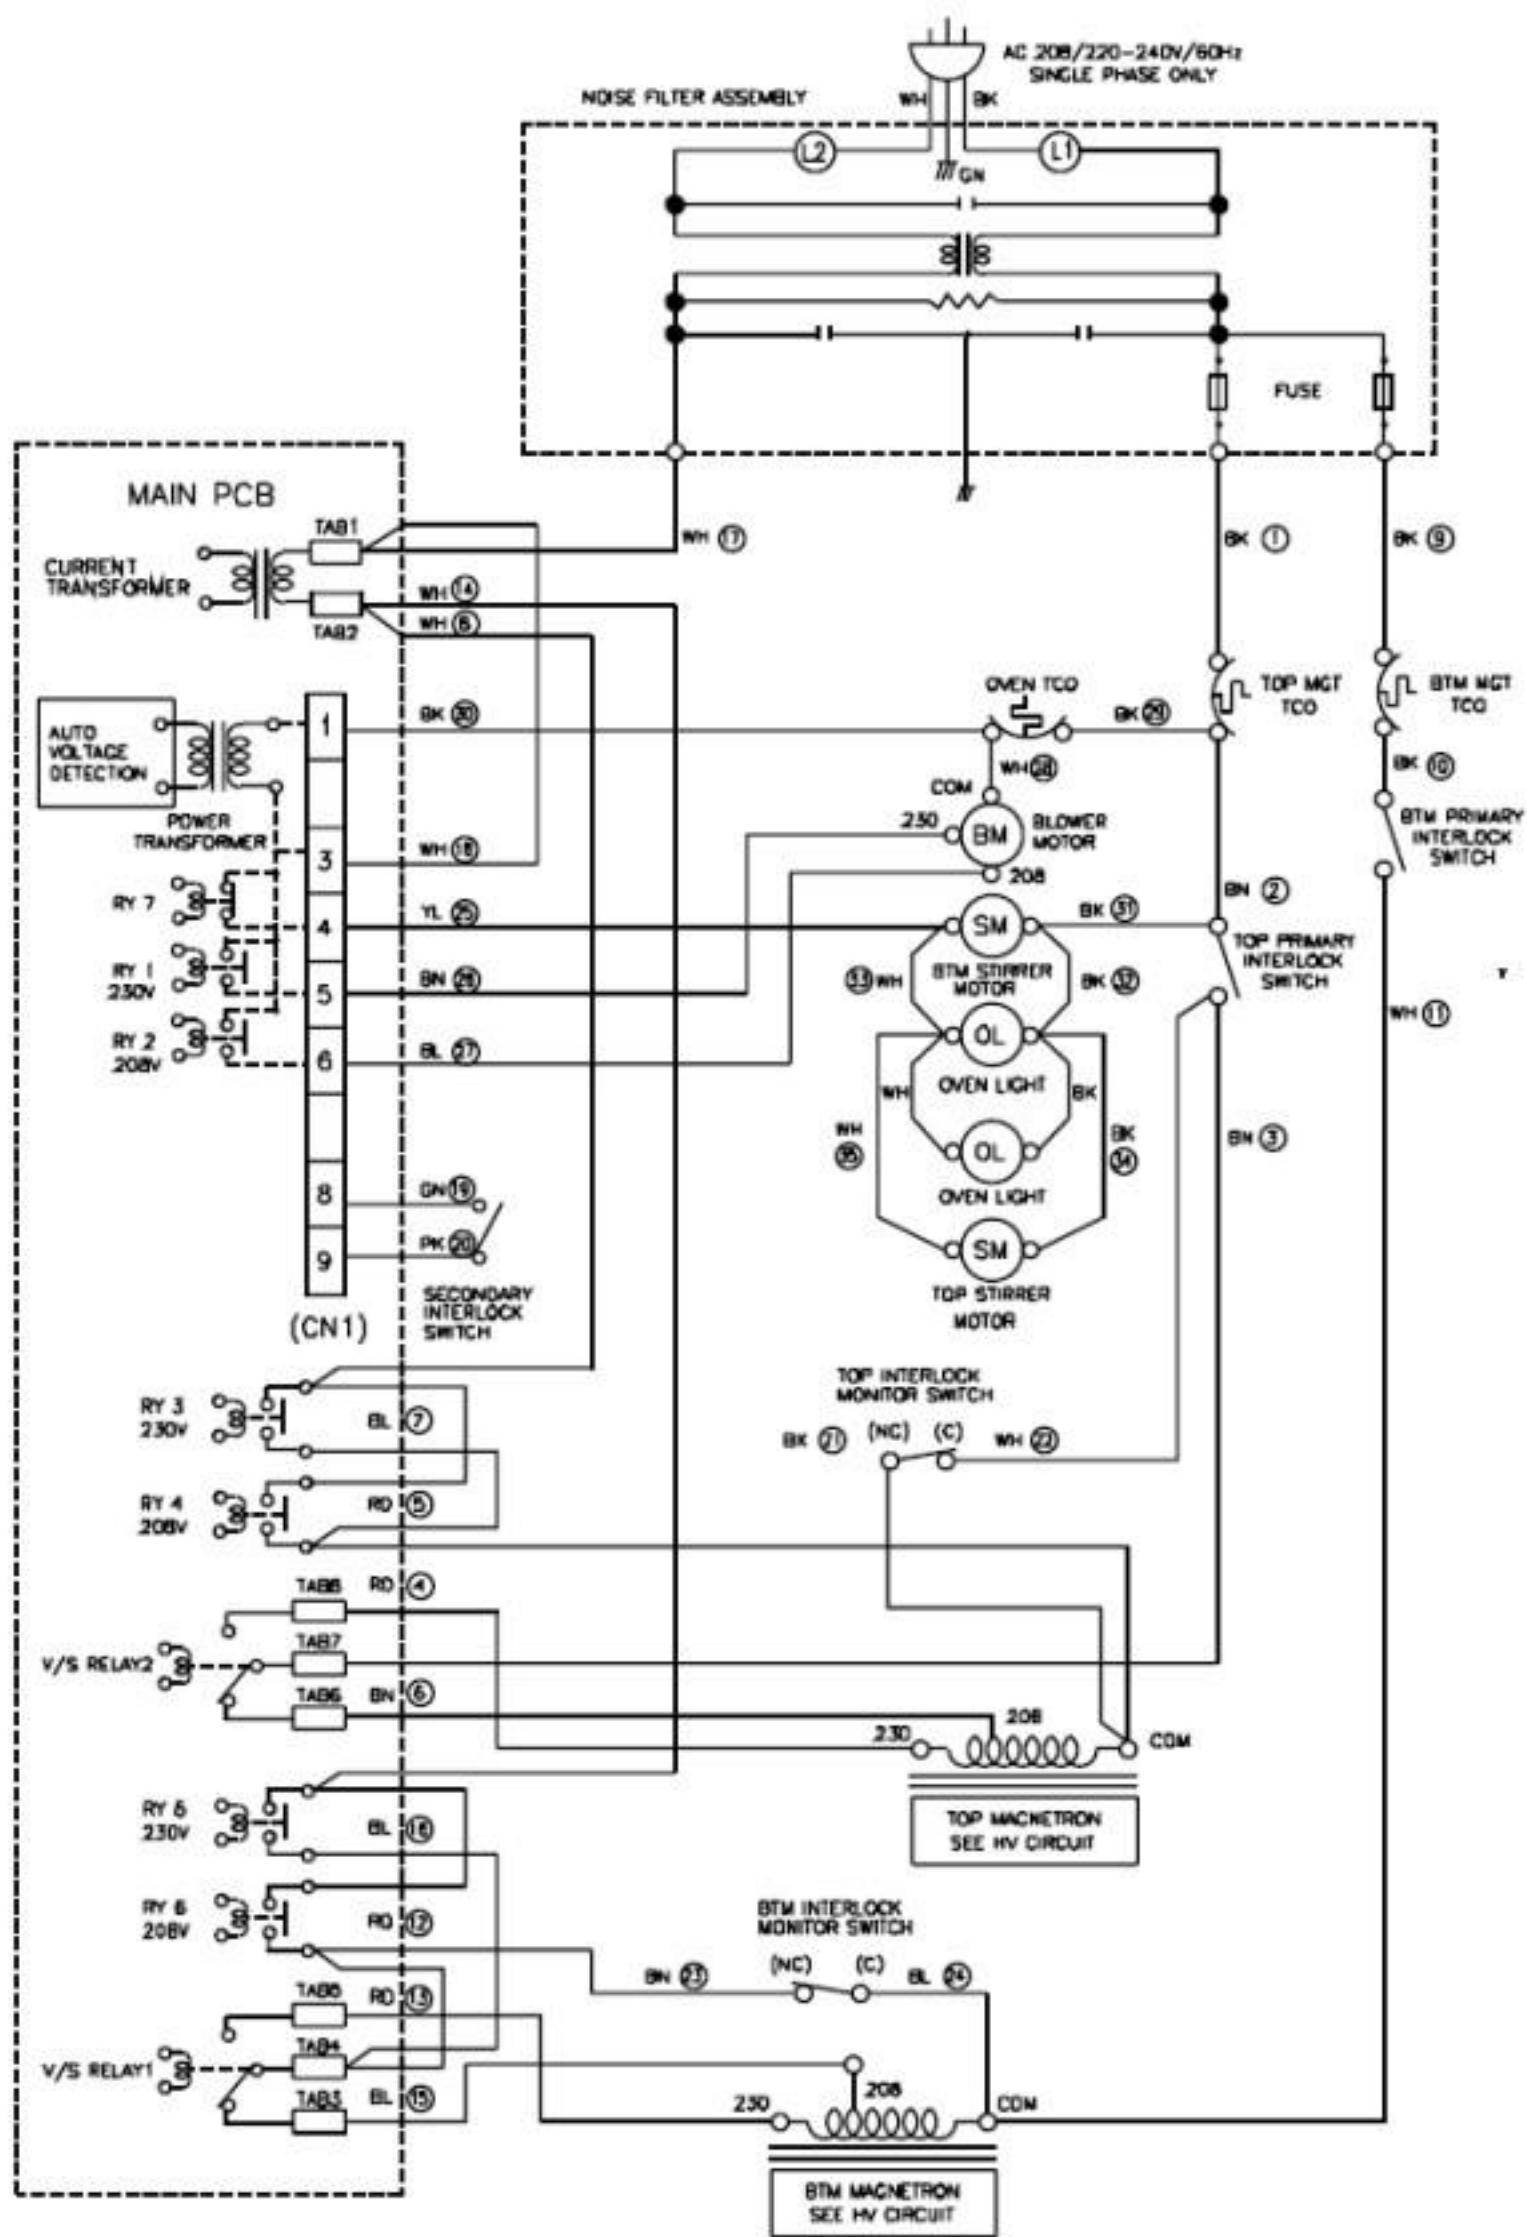

NOTE:
1. DOOR IS OPENED.
2. WIRE COLOR

SYMBOL	COLOR
BN	BROWN
WH	WHITE
BK	BLACK
BL	BLUE
YL	YELLOW
PK	PINK
RD	RED
GN	GREEN

NOTE:
1. LOCK IS OPENED.
2. WIRE COLOR.

SYMBOL	COLOR
BK	BROWN
WH	WHITE
BL	BLACK
YL	YELLOW
PK	PINK
RD	RED
GR	GREEN

NOTE:
1. DOOR IS OPENED.
2. WIRE COLOR

SYMBOL	COLOR
BK	BLACK
BN	BROWN
BL	BLUE
GN	GREEN
PK	PINK
RD	RED
WH	WHITE
YL	YELLOW