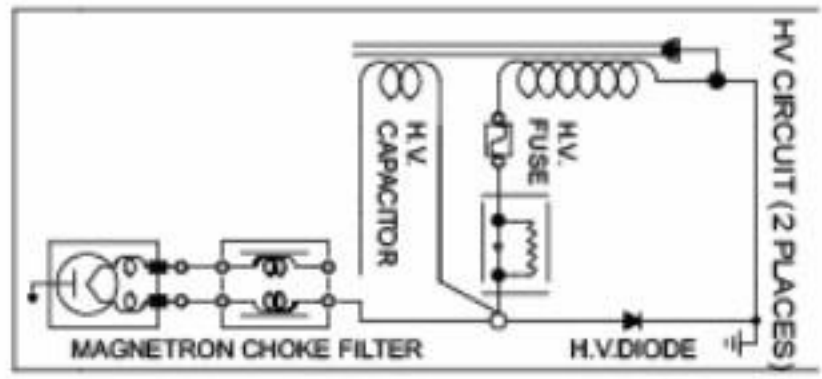

NOTE:
1. DOOR IS OPENED.
2. WIRE COLOR

SYMBOL	COLOR
BN	BROWN
WH	WHITE
BK	BLACK
BL	BLUE
YL	YELLOW
PK	PINK
RD	RED
GN	GREEN

NOTE:
1. LOCK IS OPENED.
2. WIRE COLOR.

SYMBOL	COLOR
BK	BROWN
WH	WHITE
BL	BLACK
YL	YELLOW
PK	PINK
RD	RED
GR	GREEN

NOTE:
1. DOOR IS OPENED.
2. WIRE COLOR

SYMBOL	COLOR
BK	BLACK
BN	BROWN
BL	BLUE
GN	GREEN
PK	PINK
RD	RED
WH	WHITE
YL	YELLOW