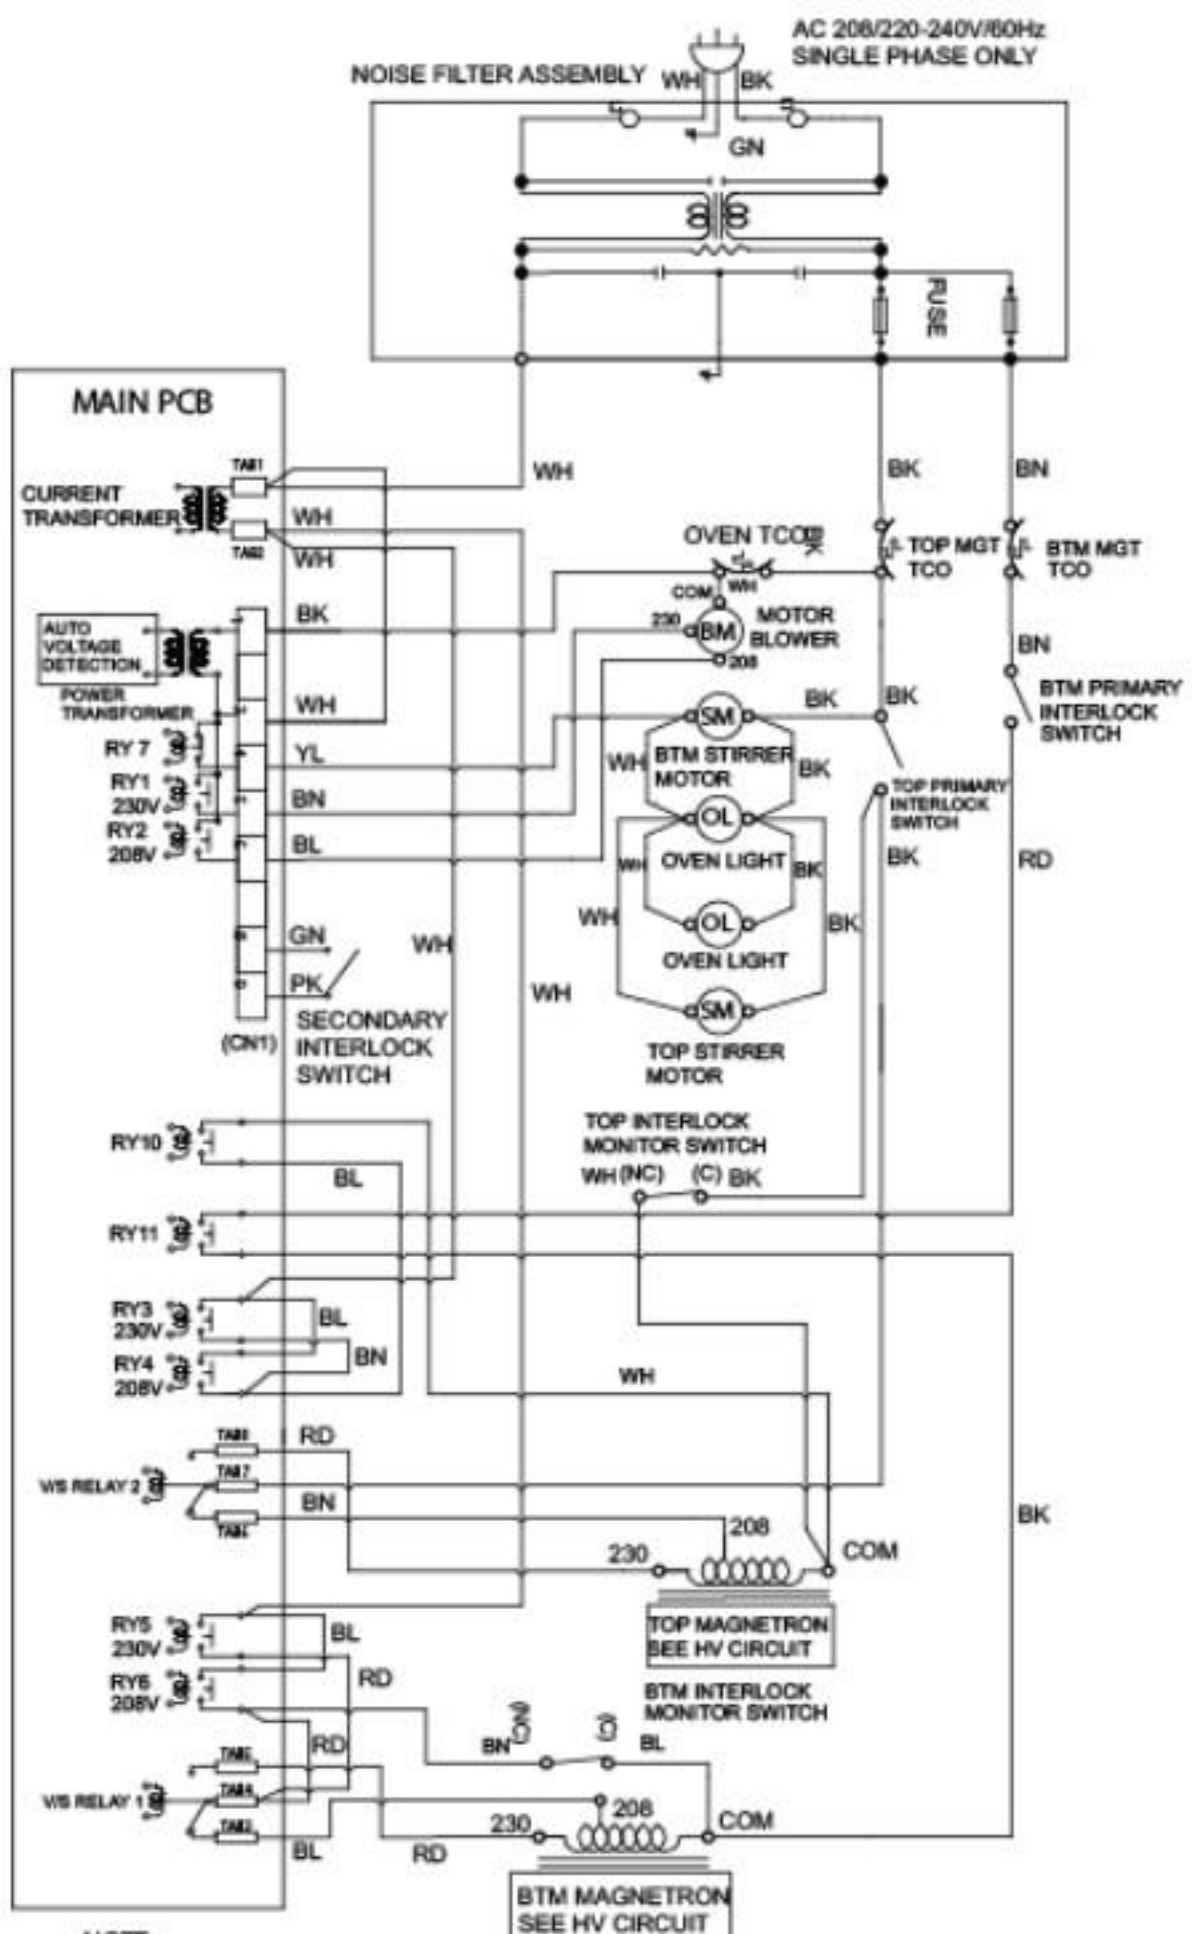

AC 208/220-240V/60Hz
SINGLE PHASE ONLY

NOTE:
1. DOOR IS OPENED.
2. WIRE COLOR

SYMBOL	COLOR
BN	BROWN
WH	WHITE
BK	BLACK
BL	BLUE
YL	YELLOW
PK	PINK
RD	RED
GN	GREEN

NOTE:
1. DOOR IS OPENED.
2. WIRE COLOR

SYMBOL	COLOR
BK	BLACK
BN	BROWN
BL	BLUE
GN	GREEN
PK	PINK
RD	RED
WH	WHITE
YL	YELLOW