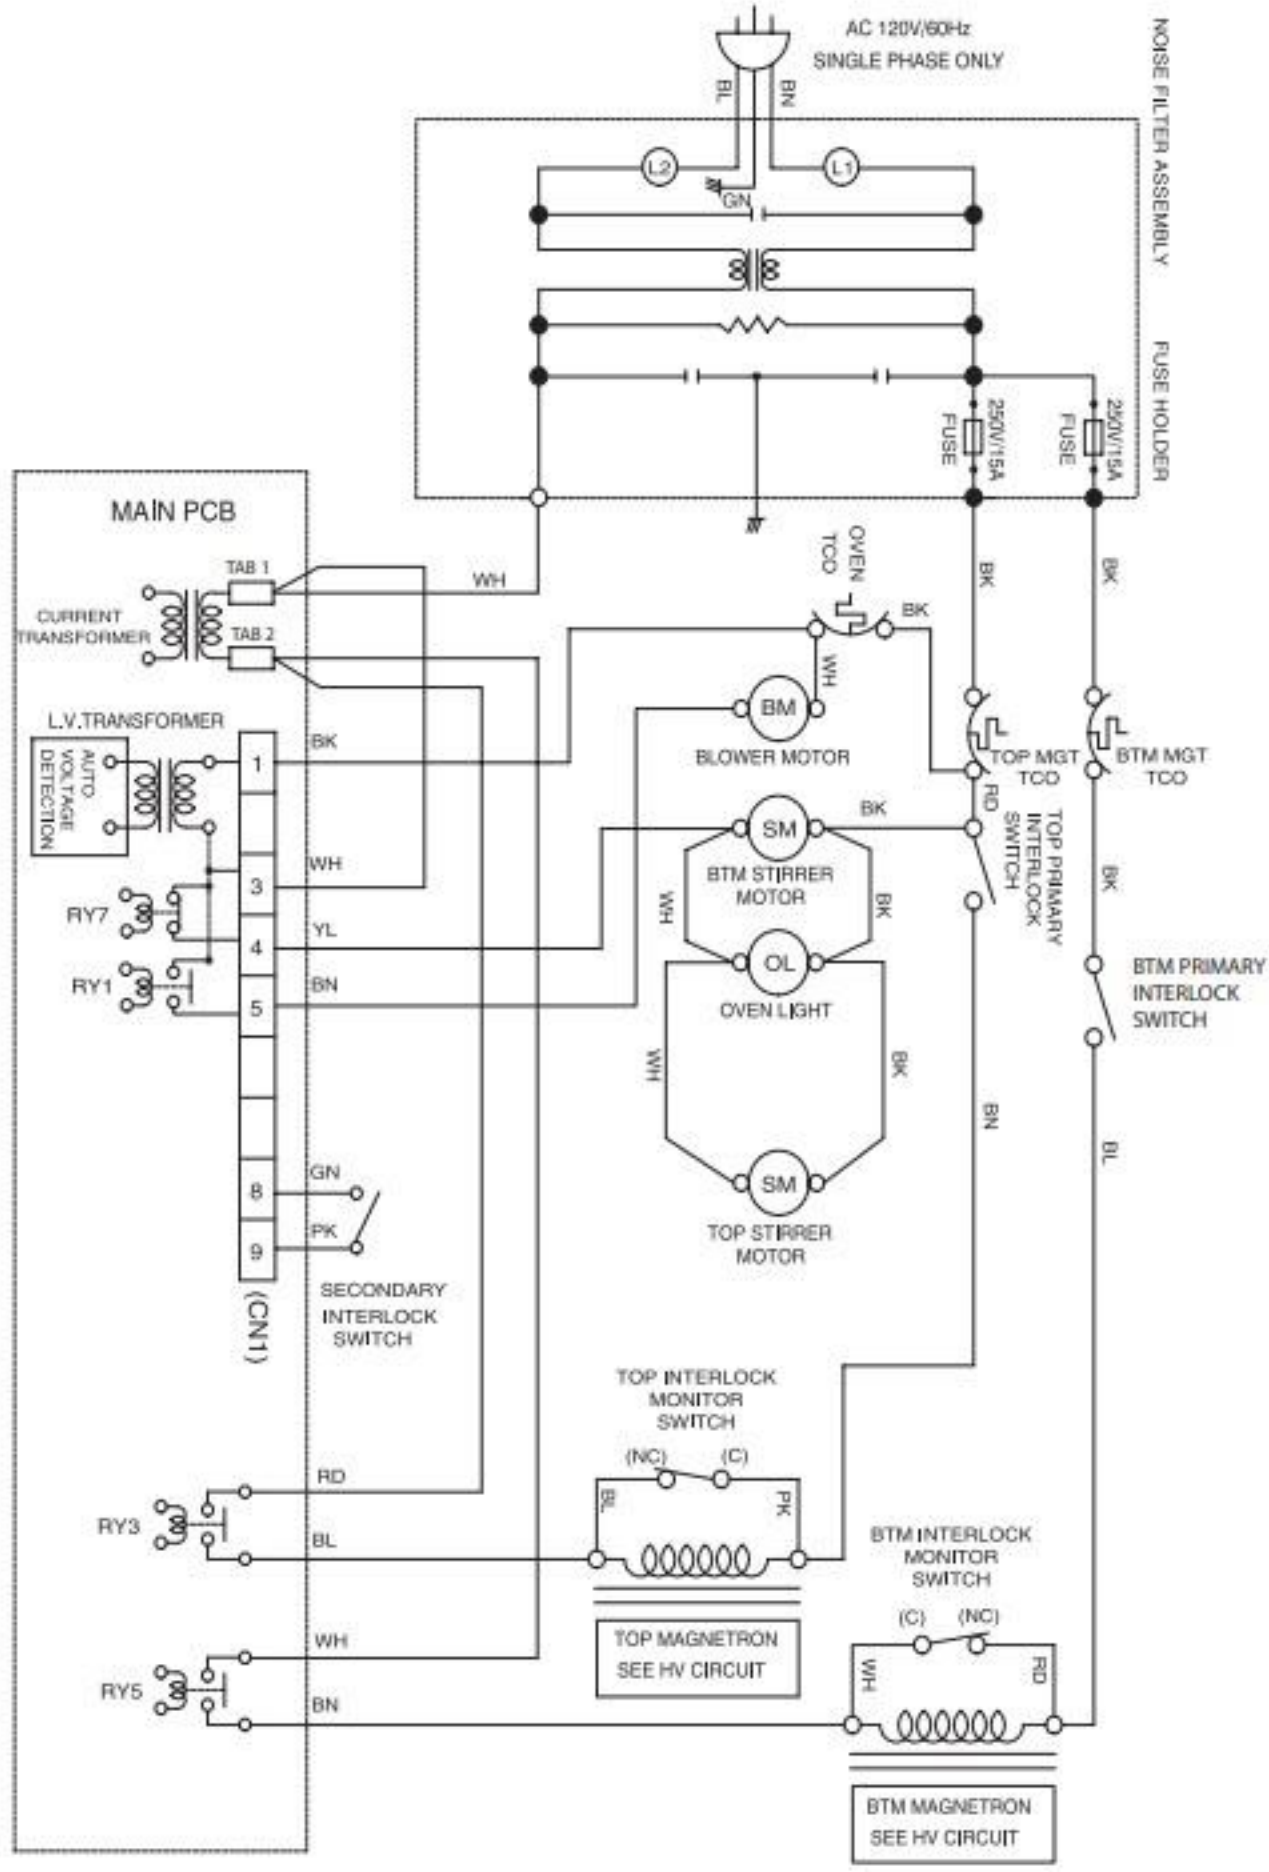

AC 208/220-240V/60Hz
SINGLE PHASE ONLY

NOTE:
1. DOOR IS OPENED.
2. WIRE COLOR

SYMBOL	COLOR
BN	BROWN
WH	WHITE
BK	BLACK
BL	BLUE
YL	YELLOW
PK	PINK
RD	RED
GN	GREEN

NOTE:
1. DOOR IS OPENED.
2. WIRE COLOR

SYMBOL	COLOR
BK	BLACK
BN	BROWN
BL	BLUE
GN	GREEN
PK	PINK
RD	RED
WH	WHITE
YL	YELLOW