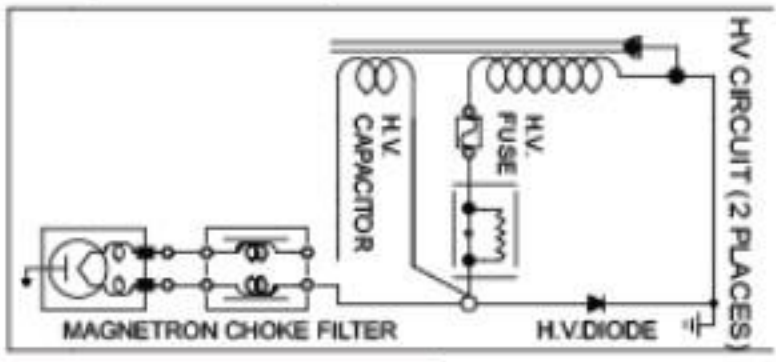

AC 208/220-240V/60Hz
SINGLE PHASE ONLY

NOTE:
1. DOOR IS OPENED.
2. WIRE COLOR

SYMBOL	COLOR
BN	BROWN
WH	WHITE
BK	BLACK
BL	BLUE
YL	YELLOW
PK	PINK
RD	RED
GN	GREEN

NOTE:
1. DOOR IS OPENED.
2. WIRE COLOR

SYMBOL	COLOR
BK	BLACK
BN	BROWN
BL	BLUE
GN	GREEN
PK	PINK
RD	RED
WH	WHITE
YL	YELLOW