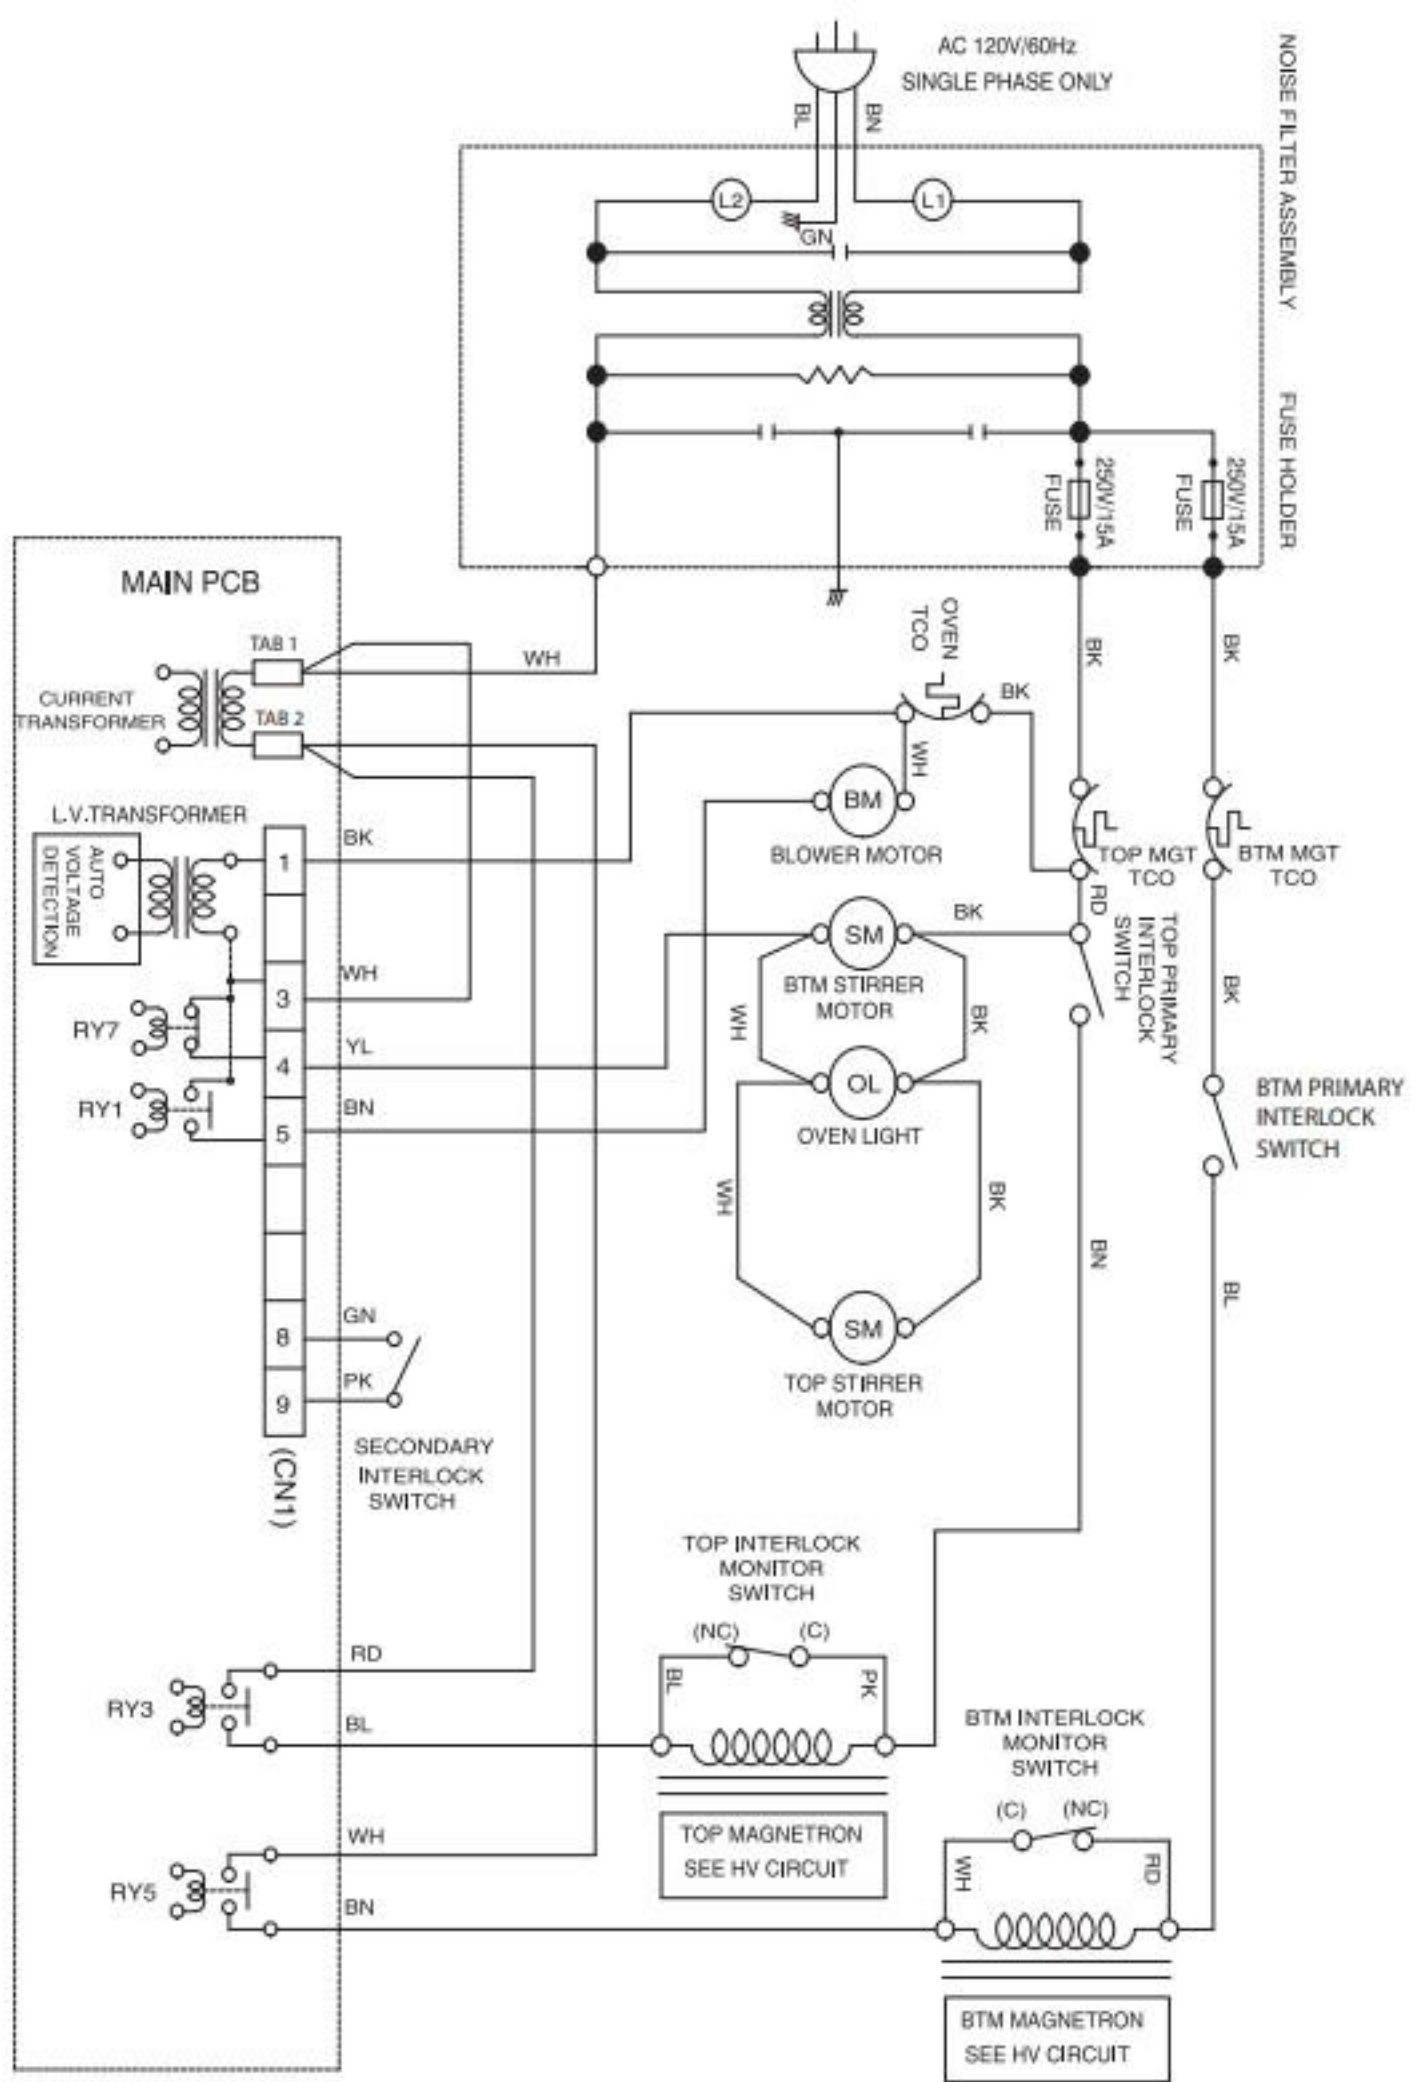

NOTE:  
1. DOOR IS OPENED.  
2. WIRE COLOR

SYMBOL	COLOR
BK	BLACK
BN	BROWN
BL	BLUE
GN	GREEN
PK	PINK
RD	RED
WH	WHITE
YL	YELLOW

NOTE:  
1. DOOR IS OPENED.  
2. WIRE COLOR

SYMBOL	COLOR
BK	BLACK
BN	BROWN
BL	BLUE
GN	GREEN
PK	PINK
RD	RED
WH	WHITE
YL	YELLOW