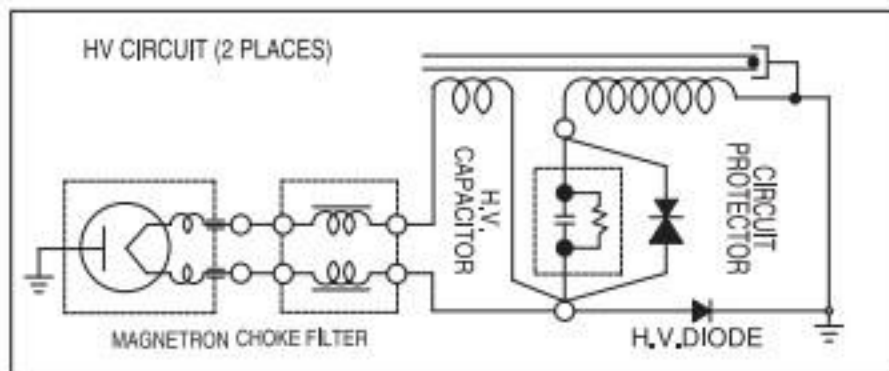

NOTE:  
1. DOOR IS OPENED.  
2. WIRE COLOR

SYMBOL	COLOR
BK	BLACK
BN	BROWN
BL	BLUE
GN	GREEN
PK	PINK
RD	RED
WH	WHITE
YL	YELLOW

NOTE:  
1. DOOR IS OPENED.  
2. WIRE COLOR

SYMBOL	COLOR
BK	BLACK
BN	BROWN
BL	BLUE
GN	GREEN
PK	PINK
RD	RED
WH	WHITE
YL	YELLOW