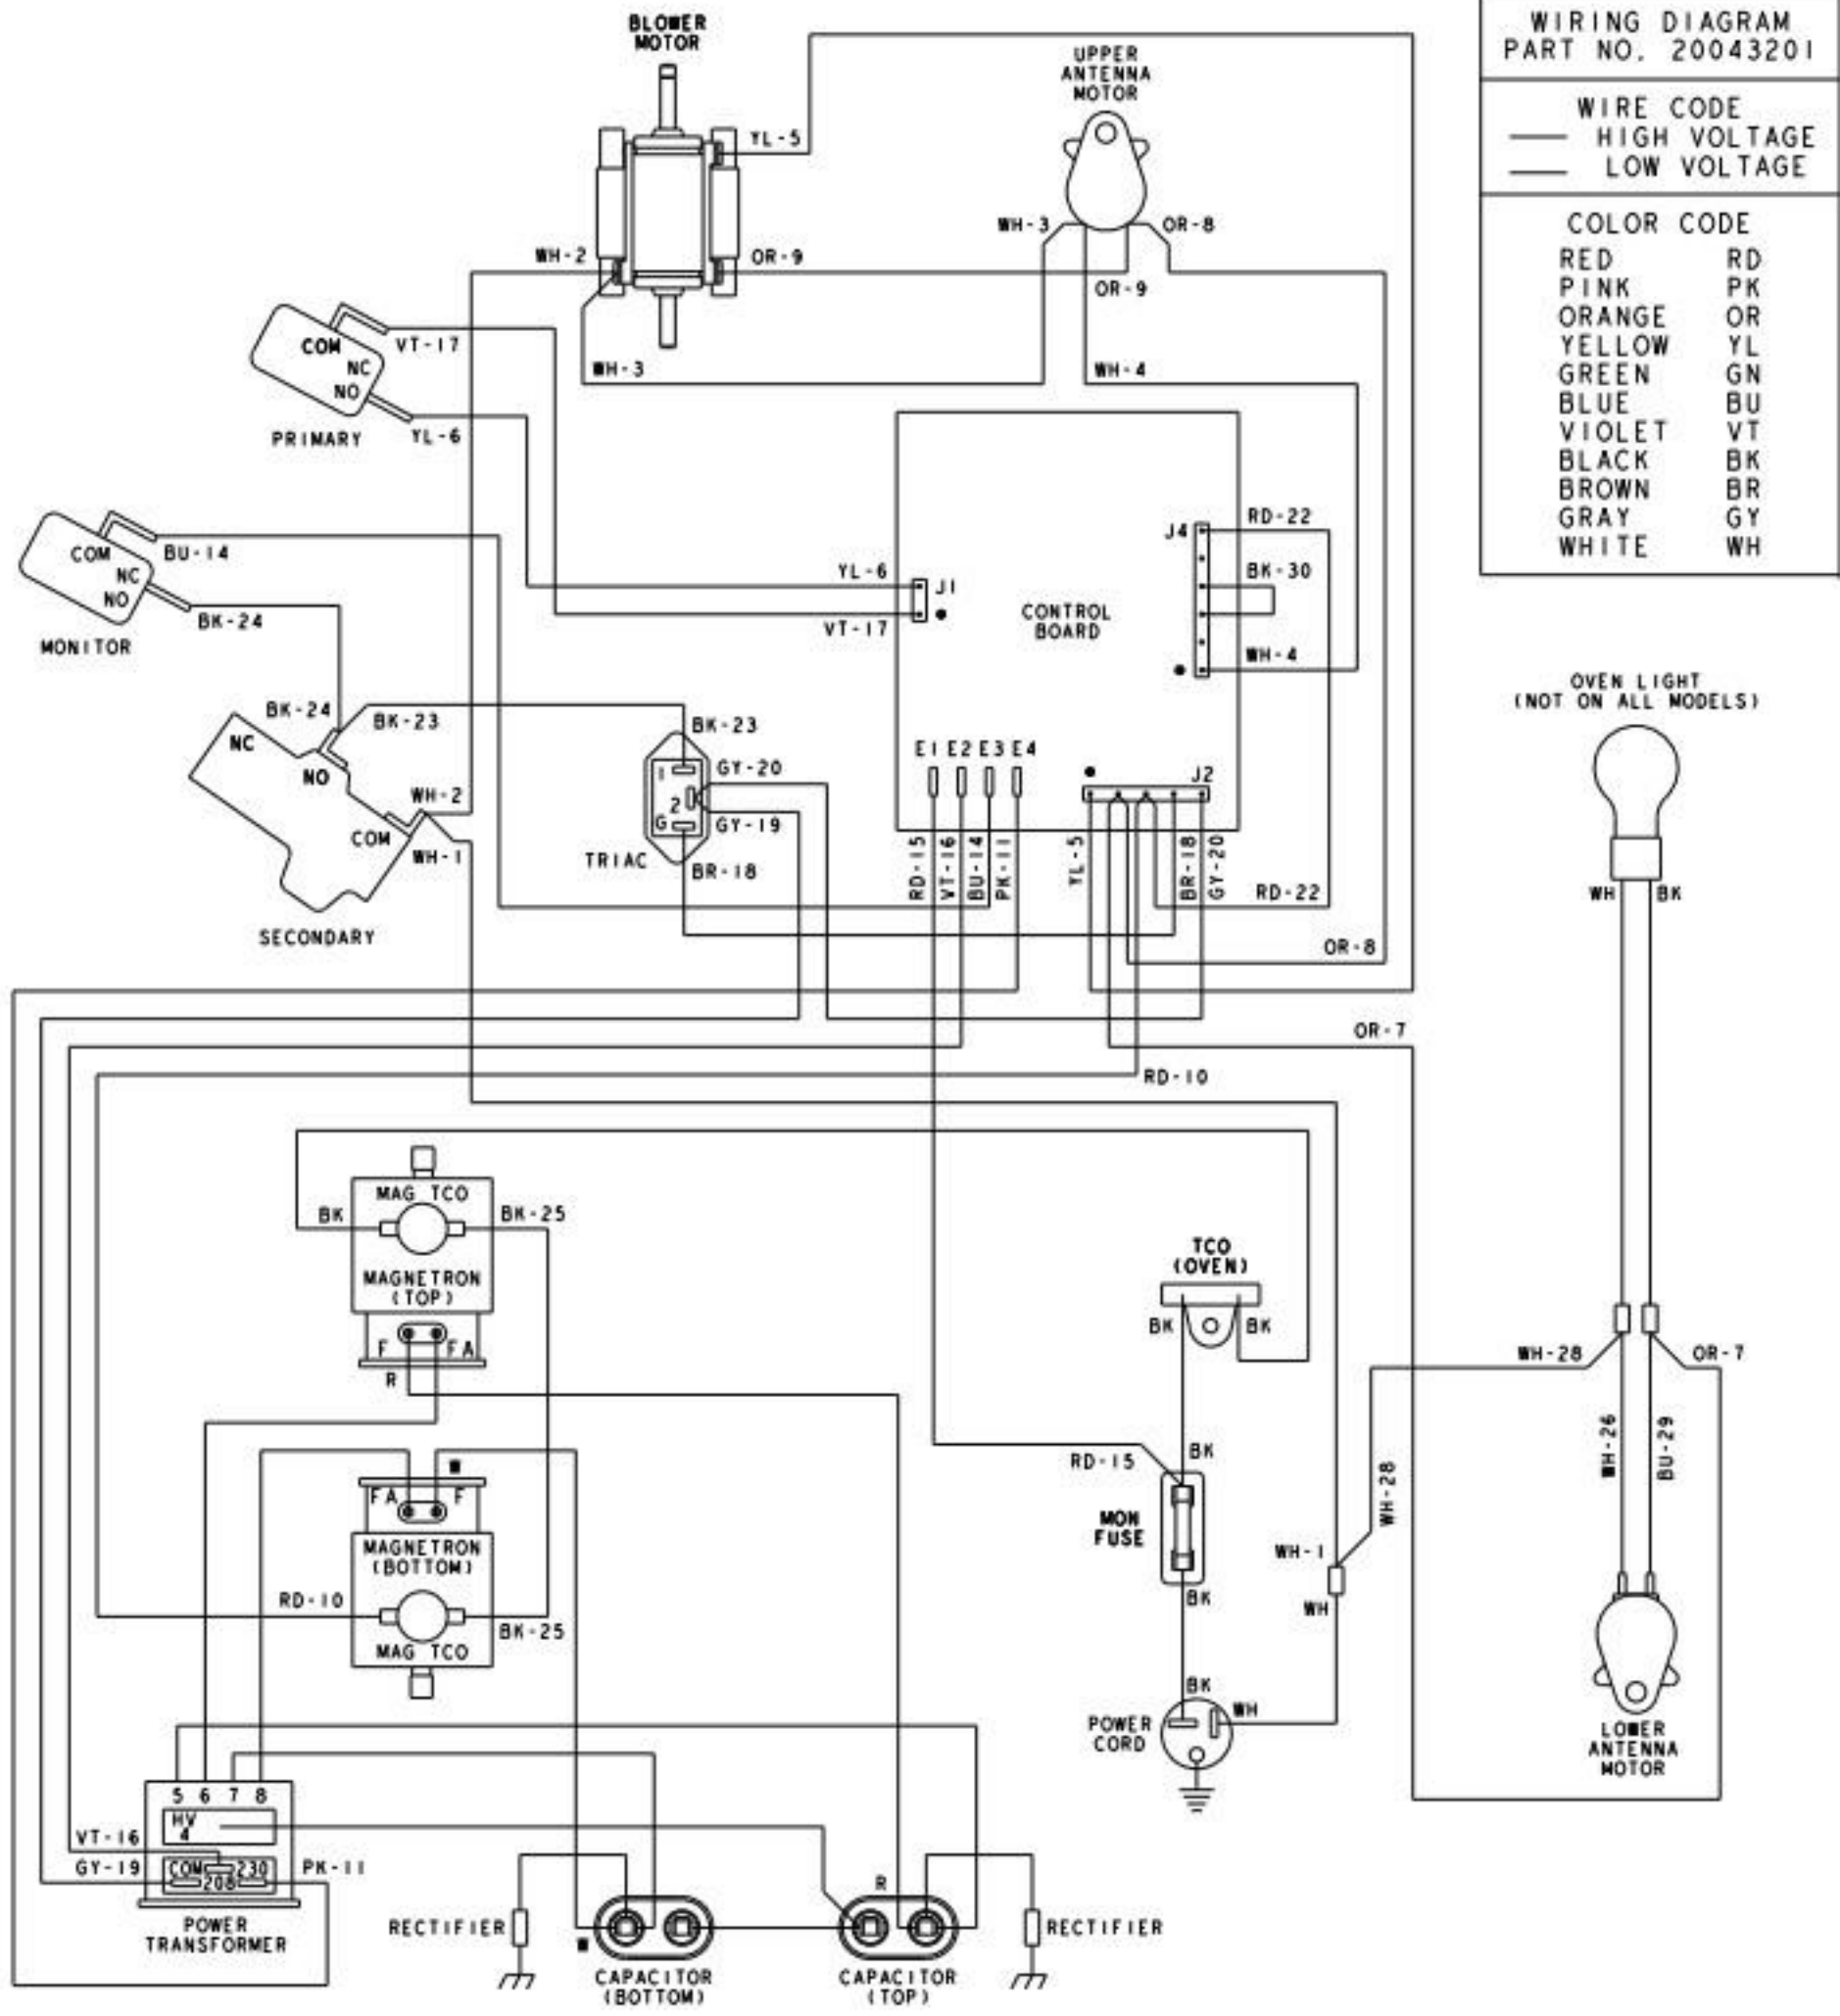

WIRING DIAGRAM
PART NO. 20043201

WIRE CODE
 — HIGH VOLTAGE
 — LOW VOLTAGE

COLOR CODE

RED	RD
PINK	PK
ORANGE	OR
YELLOW	YL
GREEN	GN
BLUE	BU
VIOLET	VT
BLACK	BK
BROWN	BR
GRAY	GY
WHITE	WH

OVEN LIGHT
(NOT ON ALL MODELS)

WH-28 OR-7

LOWER ANTENNA MOTOR

208/230V 60HZ
3-WIRE

SCHEMATIC
CONDITION:
DOOR OPEN

WIRING DIAGRAM
PART NO. 12844901

WIRE CODE
 HIGH VOLTAGE
 LOW VOLTAGE

COLOR CODE

RED	RD
PINK	PK
ORANGE	OR
YELLOW	YL
GREEN	GN
BLUE	BU
VIOLET	VT
BLACK	BK
BROWN	BR
GRAY	GY
WHITE	WH

OVEN LIGHT
(NOT ON ALL MODELS)

208/230V 60HZ
3-WIRE

SCHEMATIC
CONDITION:
DOOR OPEN