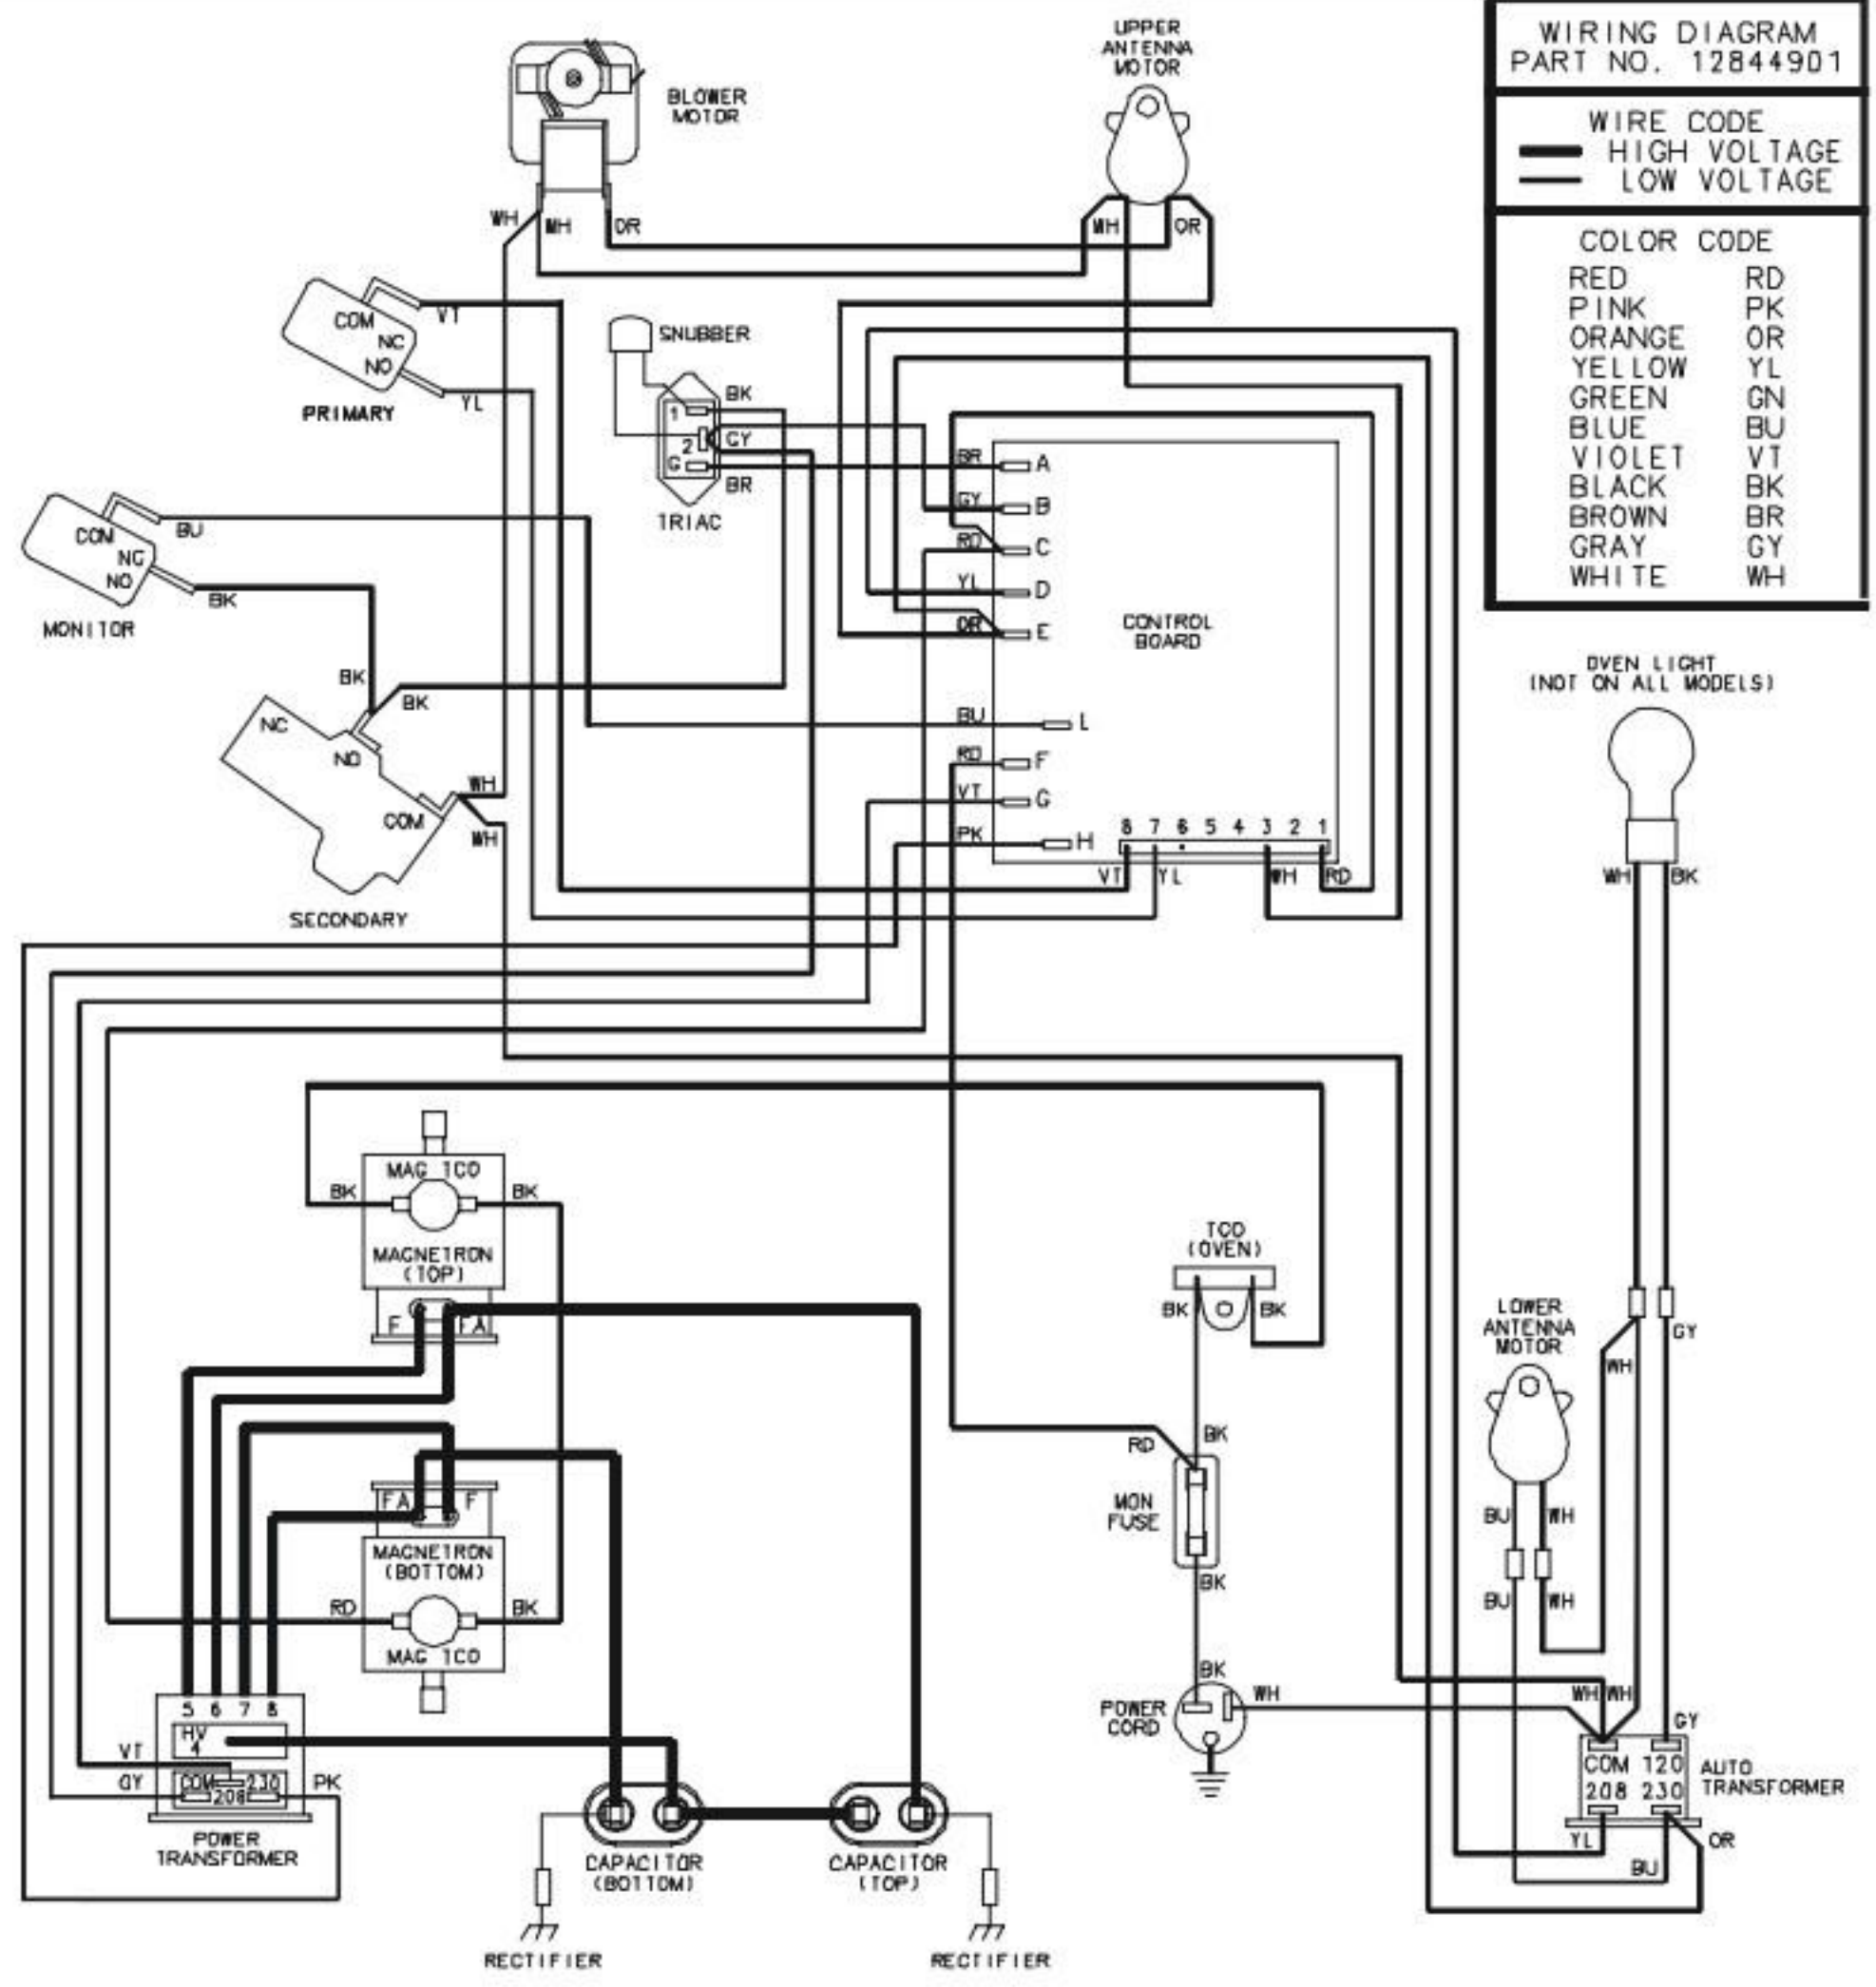

WIRING DIAGRAM
PART NO. 20043201

WIRE CODE
 — HIGH VOLTAGE
 — LOW VOLTAGE

COLOR CODE

RED	RD
PINK	PK
ORANGE	OR
YELLOW	YL
GREEN	GN
BLUE	BU
VIOLET	VT
BLACK	BK
BROWN	BR
GRAY	GY
WHITE	WH

OVEN LIGHT
(NOT ON ALL MODELS)

WH-28 OR-7

LOWER ANTENNA MOTOR

208/230V 60HZ
3-WIRE

SCHEMATIC
CONDITION:
DOOR OPEN

WIRING DIAGRAM
PART NO. 12844901

WIRE CODE
 HIGH VOLTAGE
 LOW VOLTAGE

COLOR CODE

RED	RD
PINK	PK
ORANGE	OR
YELLOW	YL
GREEN	GN
BLUE	BU
VIOLET	VT
BLACK	BK
BROWN	BR
GRAY	GY
WHITE	WH

OVEN LIGHT
(NOT ON ALL MODELS)

208/230V 60HZ
3-WIRE

SCHEMATIC
CONDITION:
DOOR OPEN