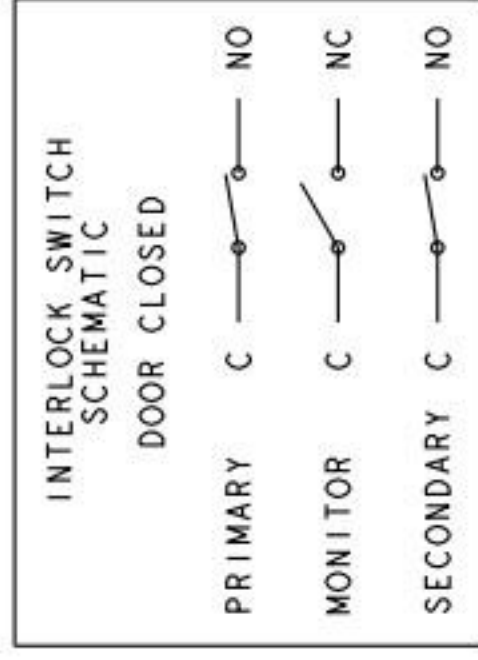

WIRING DIAGRAM
PART NO. 20043201

WIRE CODE
 — HIGH VOLTAGE
 — LOW VOLTAGE

COLOR CODE

RED	RD
PINK	PK
ORANGE	OR
YELLOW	YL
GREEN	GN
BLUE	BU
VIOLET	VT
BLACK	BK
BROWN	BR
GRAY	GY
WHITE	WH

OVEN LIGHT
(NOT ON ALL MODELS)

WH-28 OR-7

LOWER ANTENNA MOTOR

208/230V 60HZ
3-WIRE

SCHEMATIC
CONDITION:
DOOR OPEN

WIRING DIAGRAM
PART NO. 12844901

WIRE CODE
 HIGH VOLTAGE
 LOW VOLTAGE

COLOR CODE

RED	RD
PINK	PK
ORANGE	OR
YELLOW	YL
GREEN	GN
BLUE	BU
VIOLET	VT
BLACK	BK
BROWN	BR
GRAY	GY
WHITE	WH

OVEN LIGHT
(NOT ON ALL MODELS)

208/230V 60HZ
3-WIRE

SCHEMATIC
CONDITION:
DOOR OPEN