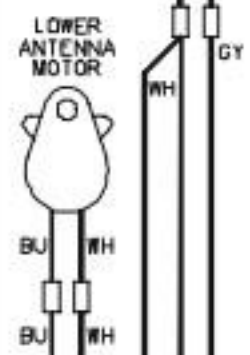

WIRING DIAGRAM
PART NO. 20043201

WIRE CODE
 — HIGH VOLTAGE
 — LOW VOLTAGE

COLOR CODE

RED	RD
PINK	PK
ORANGE	OR
YELLOW	YL
GREEN	GN
BLUE	BU
VIOLET	VT
BLACK	BK
BROWN	BR
GRAY	GY
WHITE	WH

OVEN LIGHT
(NOT ON ALL MODELS)

WH-28 OR-7

LOWER ANTENNA MOTOR

208/230V 60HZ
3-WIRE

SCHEMATIC
CONDITION:
DOOR OPEN

WIRING DIAGRAM
PART NO. 12844901

WIRE CODE
 HIGH VOLTAGE
 LOW VOLTAGE

COLOR CODE

RED	RD
PINK	PK
ORANGE	OR
YELLOW	YL
GREEN	GN
BLUE	BU
VIOLET	VT
BLACK	BK
BROWN	BR
GRAY	GY
WHITE	WH

OVEN LIGHT
(NOT ON ALL MODELS)

208/230V 60HZ
3-WIRE

SCHEMATIC
CONDITION:
DOOR OPEN