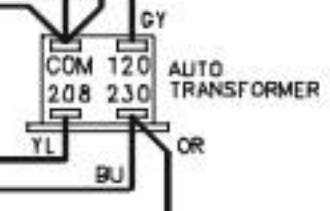

WIRING DIAGRAM
PART NO. 20043201

WIRE CODE
 — HIGH VOLTAGE
 — LOW VOLTAGE

COLOR CODE

RED	RD
PINK	PK
ORANGE	OR
YELLOW	YL
GREEN	GN
BLUE	BU
VIOLET	VT
BLACK	BK
BROWN	BR
GRAY	GY
WHITE	WH

OVEN LIGHT
(NOT ON ALL MODELS)

WH-28 OR-7

LOWER ANTENNA MOTOR

208/230V 60HZ
3-WIRE

SCHEMATIC
CONDITION:
DOOR OPEN

WIRING DIAGRAM
PART NO. 12844901

WIRE CODE
 HIGH VOLTAGE
 LOW VOLTAGE

COLOR CODE

RED	RD
PINK	PK
ORANGE	OR
YELLOW	YL
GREEN	GN
BLUE	BU
VIOLET	VT
BLACK	BK
BROWN	BR
GRAY	GY
WHITE	WH

OVEN LIGHT
(NOT ON ALL MODELS)

208/230V 60HZ
3-WIRE

SCHEMATIC
CONDITION:
DOOR OPEN