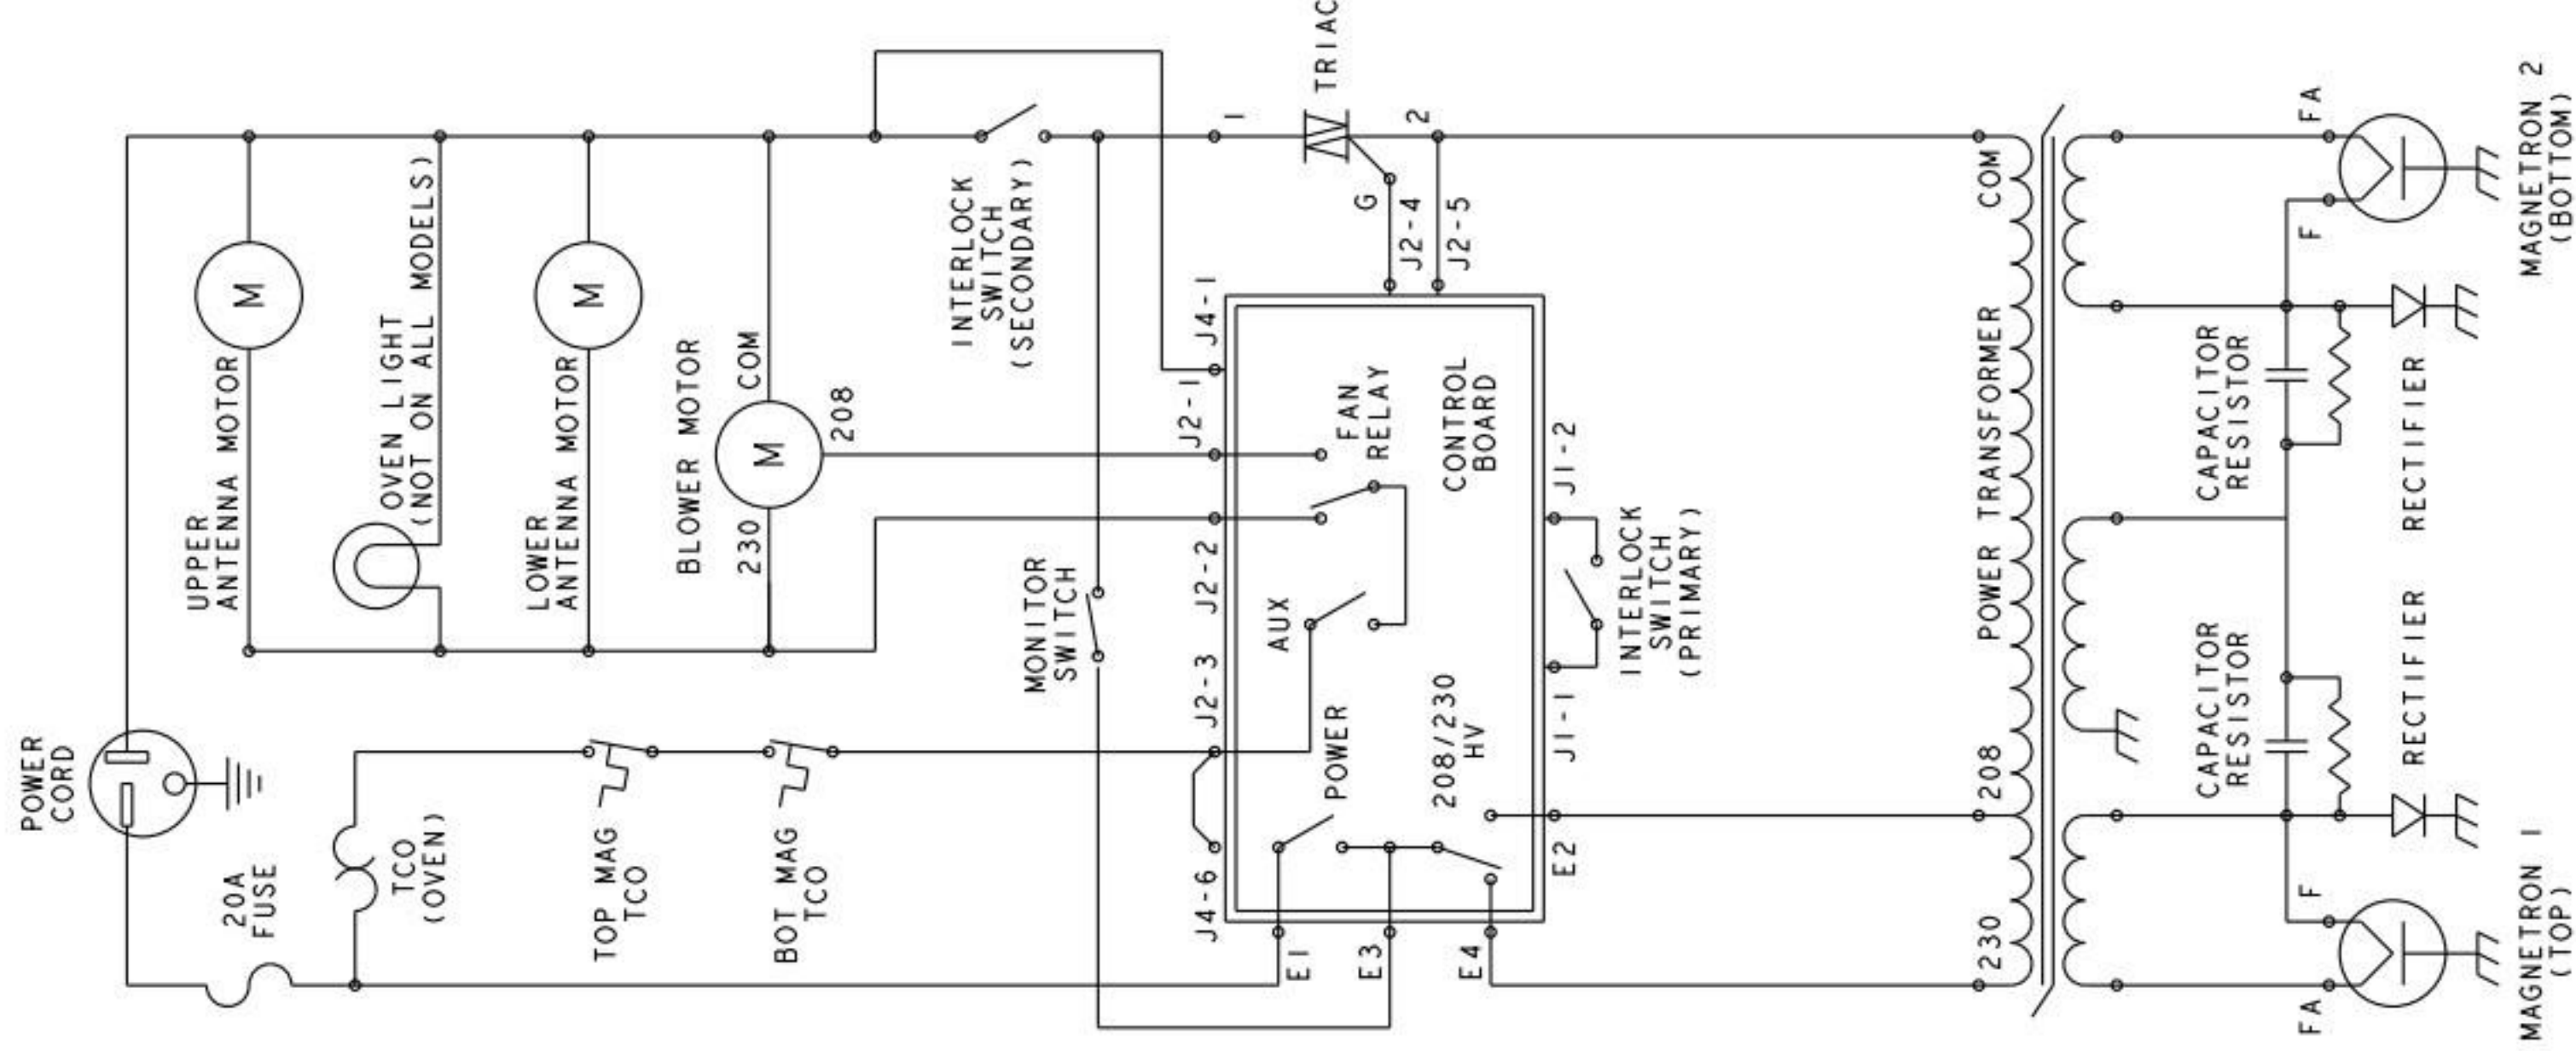

WIRING DIAGRAM
PART NO. 20043201

WIRE CODE
 — HIGH VOLTAGE
 — LOW VOLTAGE

COLOR CODE

RED	RD
PINK	PK
ORANGE	OR
YELLOW	YL
GREEN	GN
BLUE	BU
VIOLET	VT
BLACK	BK
BROWN	BR
GRAY	GY
WHITE	WH

OVEN LIGHT
(NOT ON ALL MODELS)

WH-28 OR-7

LOWER ANTENNA MOTOR

208/230V 60HZ
3-WIRE

SCHEMATIC
CONDITION:
DOOR OPEN

WIRING DIAGRAM
PART NO. 12844901

WIRE CODE
 HIGH VOLTAGE
 LOW VOLTAGE

COLOR CODE

RED	RD
PINK	PK
ORANGE	OR
YELLOW	YL
GREEN	GN
BLUE	BU
VIOLET	VT
BLACK	BK
BROWN	BR
GRAY	GY
WHITE	WH

OVEN LIGHT
(NOT ON ALL MODELS)

208/230V 60HZ
3-WIRE

SCHEMATIC
CONDITION:
DOOR OPEN