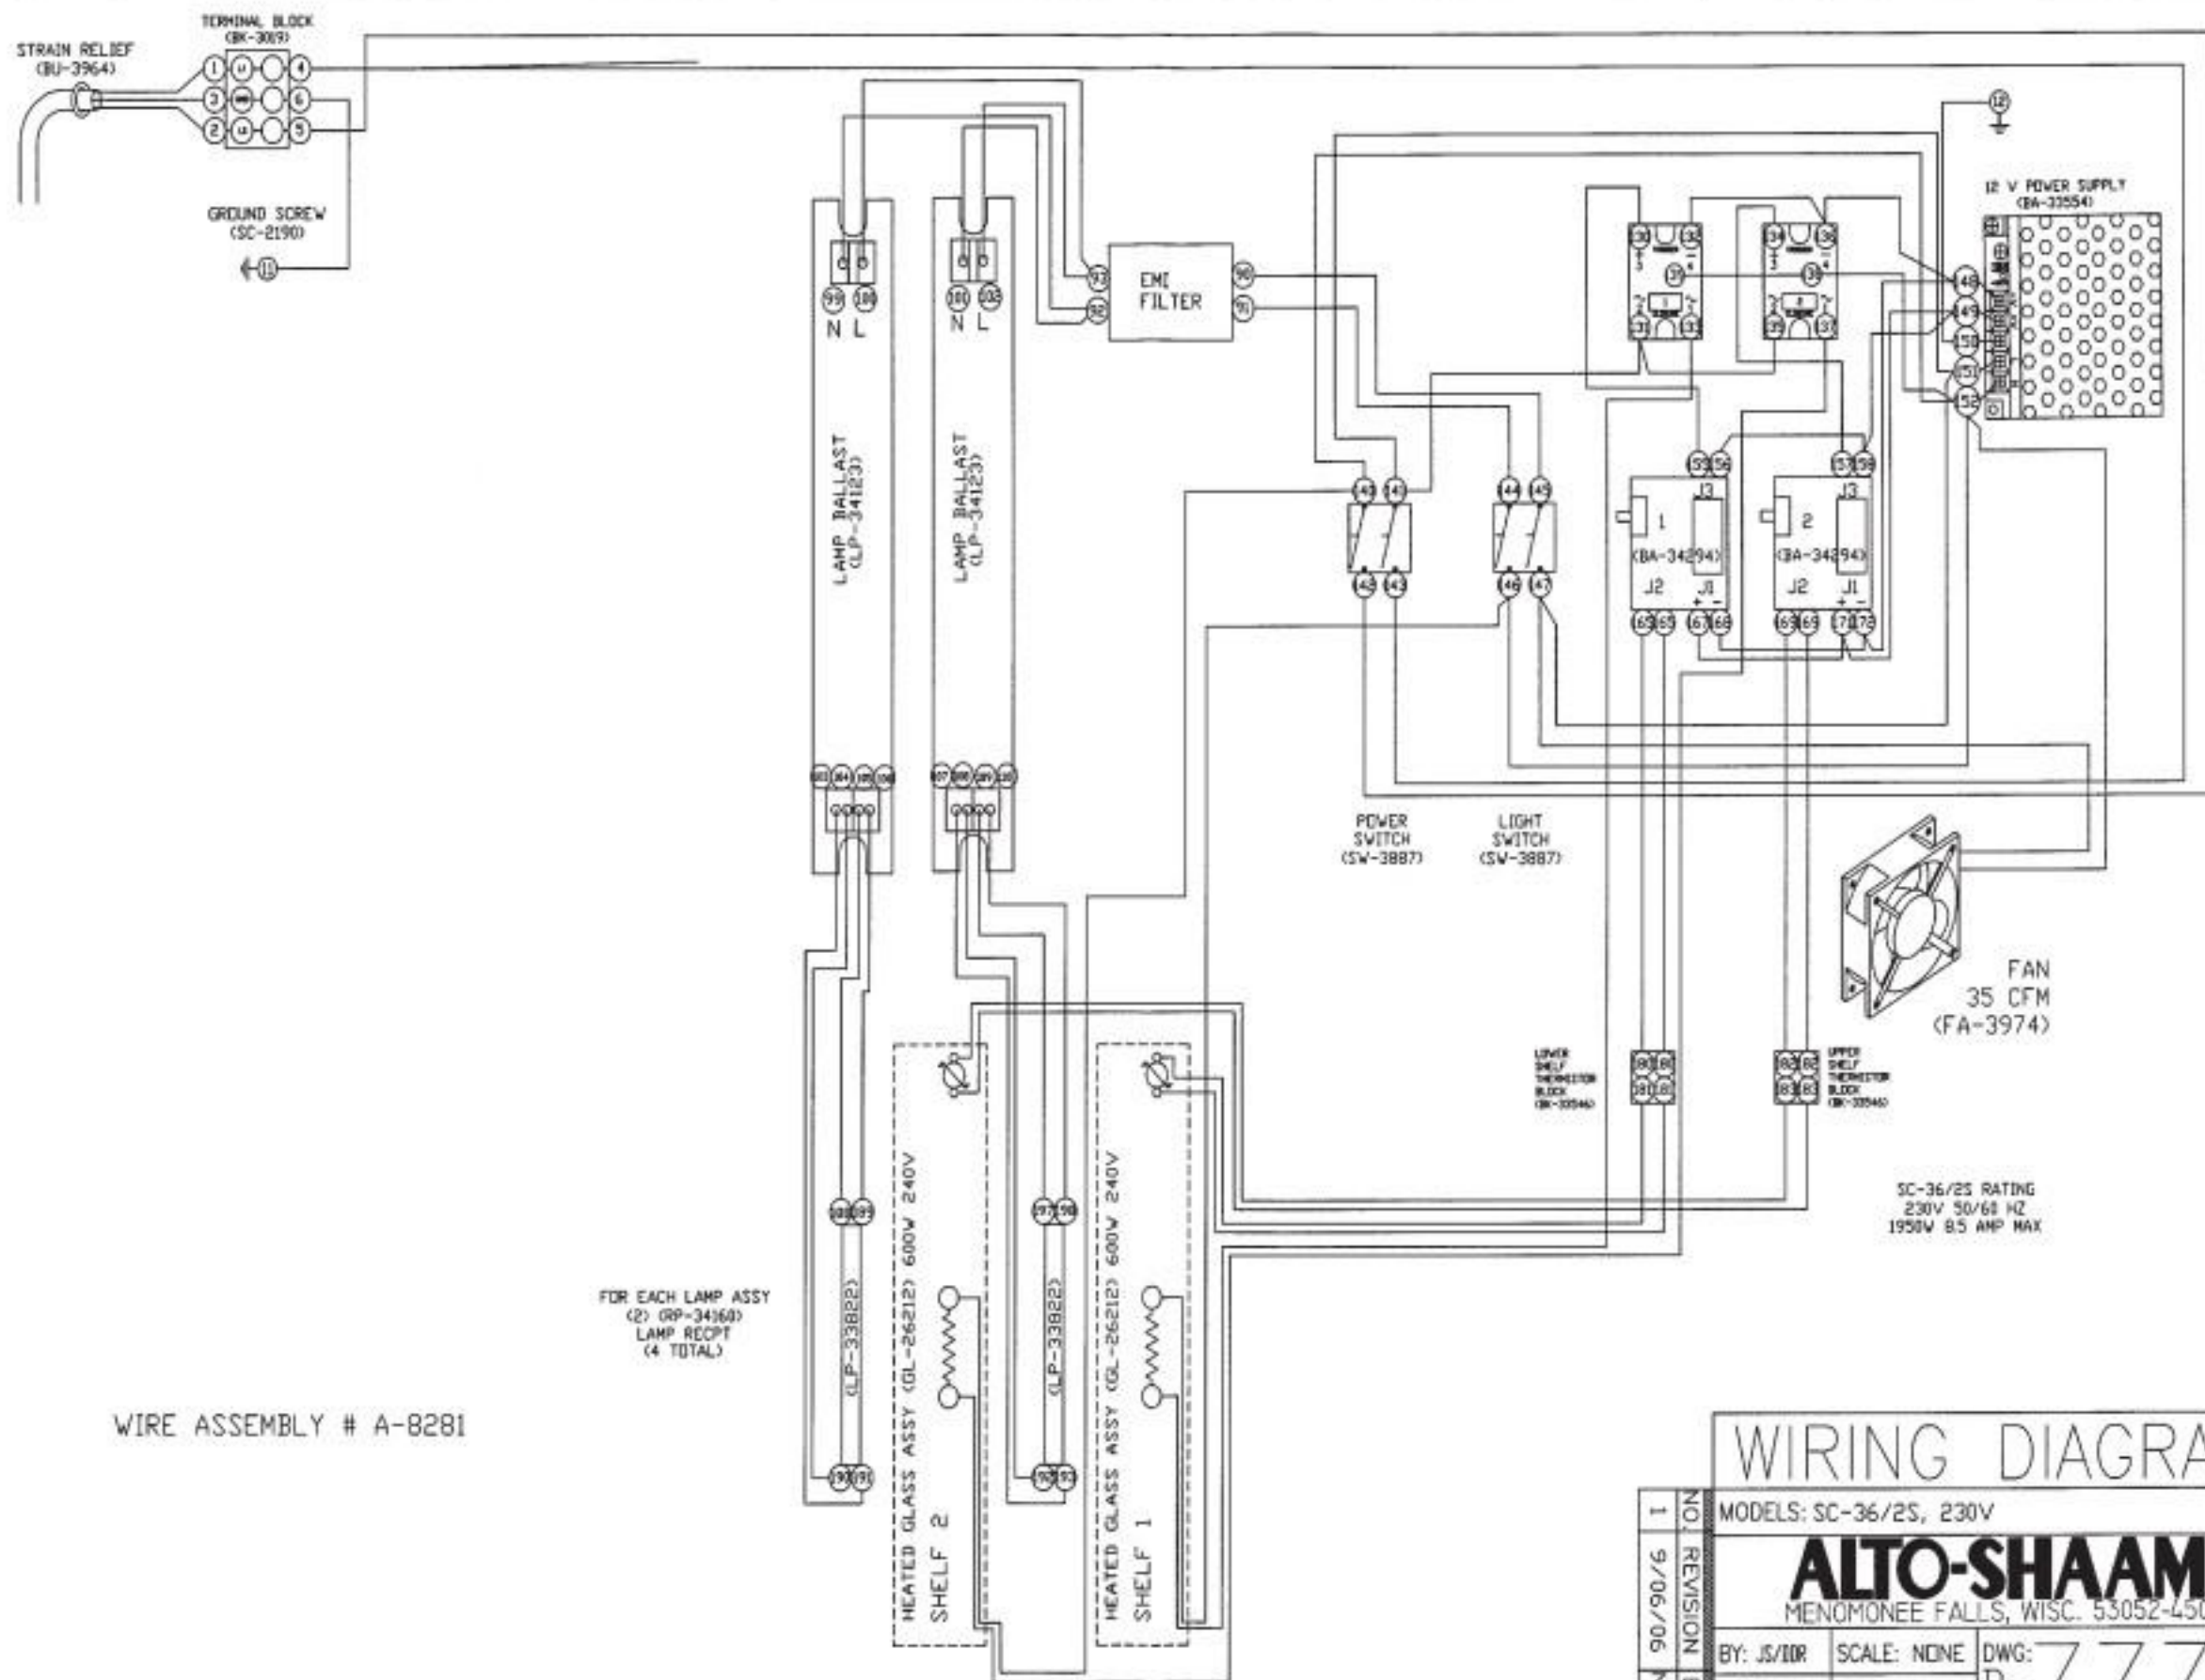

WIRE ASSEMBLY #8281

FOR EACH LAMP ASSY
(2) (RP-34160)
LAMP RECP
(4 TOTAL)

WIRING DIAGRAM

1	NO.	MODELS: SC-24/2S, 230V
9/06/06	REVISION	ALTO-SHAAM. MENOMONEE FALLS, WISC. 53052-450
MM	BY	
	APP'D: PE.D	SCALE: NONE
		DATE: 12/06/05
		DWG: B-7780

WIRING DIAGRAM

1	NO	MODELS: SC-36/2S, 120V
9/06/06	REVISION	
ALTO-SHAAM. MENOMONEE FALLS, WISC. 53052-450		
BY:	DDF	SCALE: NONE
APP'D:	PE D	DATE: 12/06/05
		DWG: B-7777

WIRING DIAGRAM

NO	1	MODELS: SC-36/25, 230V
REVISION	9/06/06	ALTO-SHAAM MENOMONEE FALLS, WISC. 53052-450
BY	MM	
APP'D:	P.E.D	SCALE: NONE
DATE:	12/06/05	DWG: B-7778