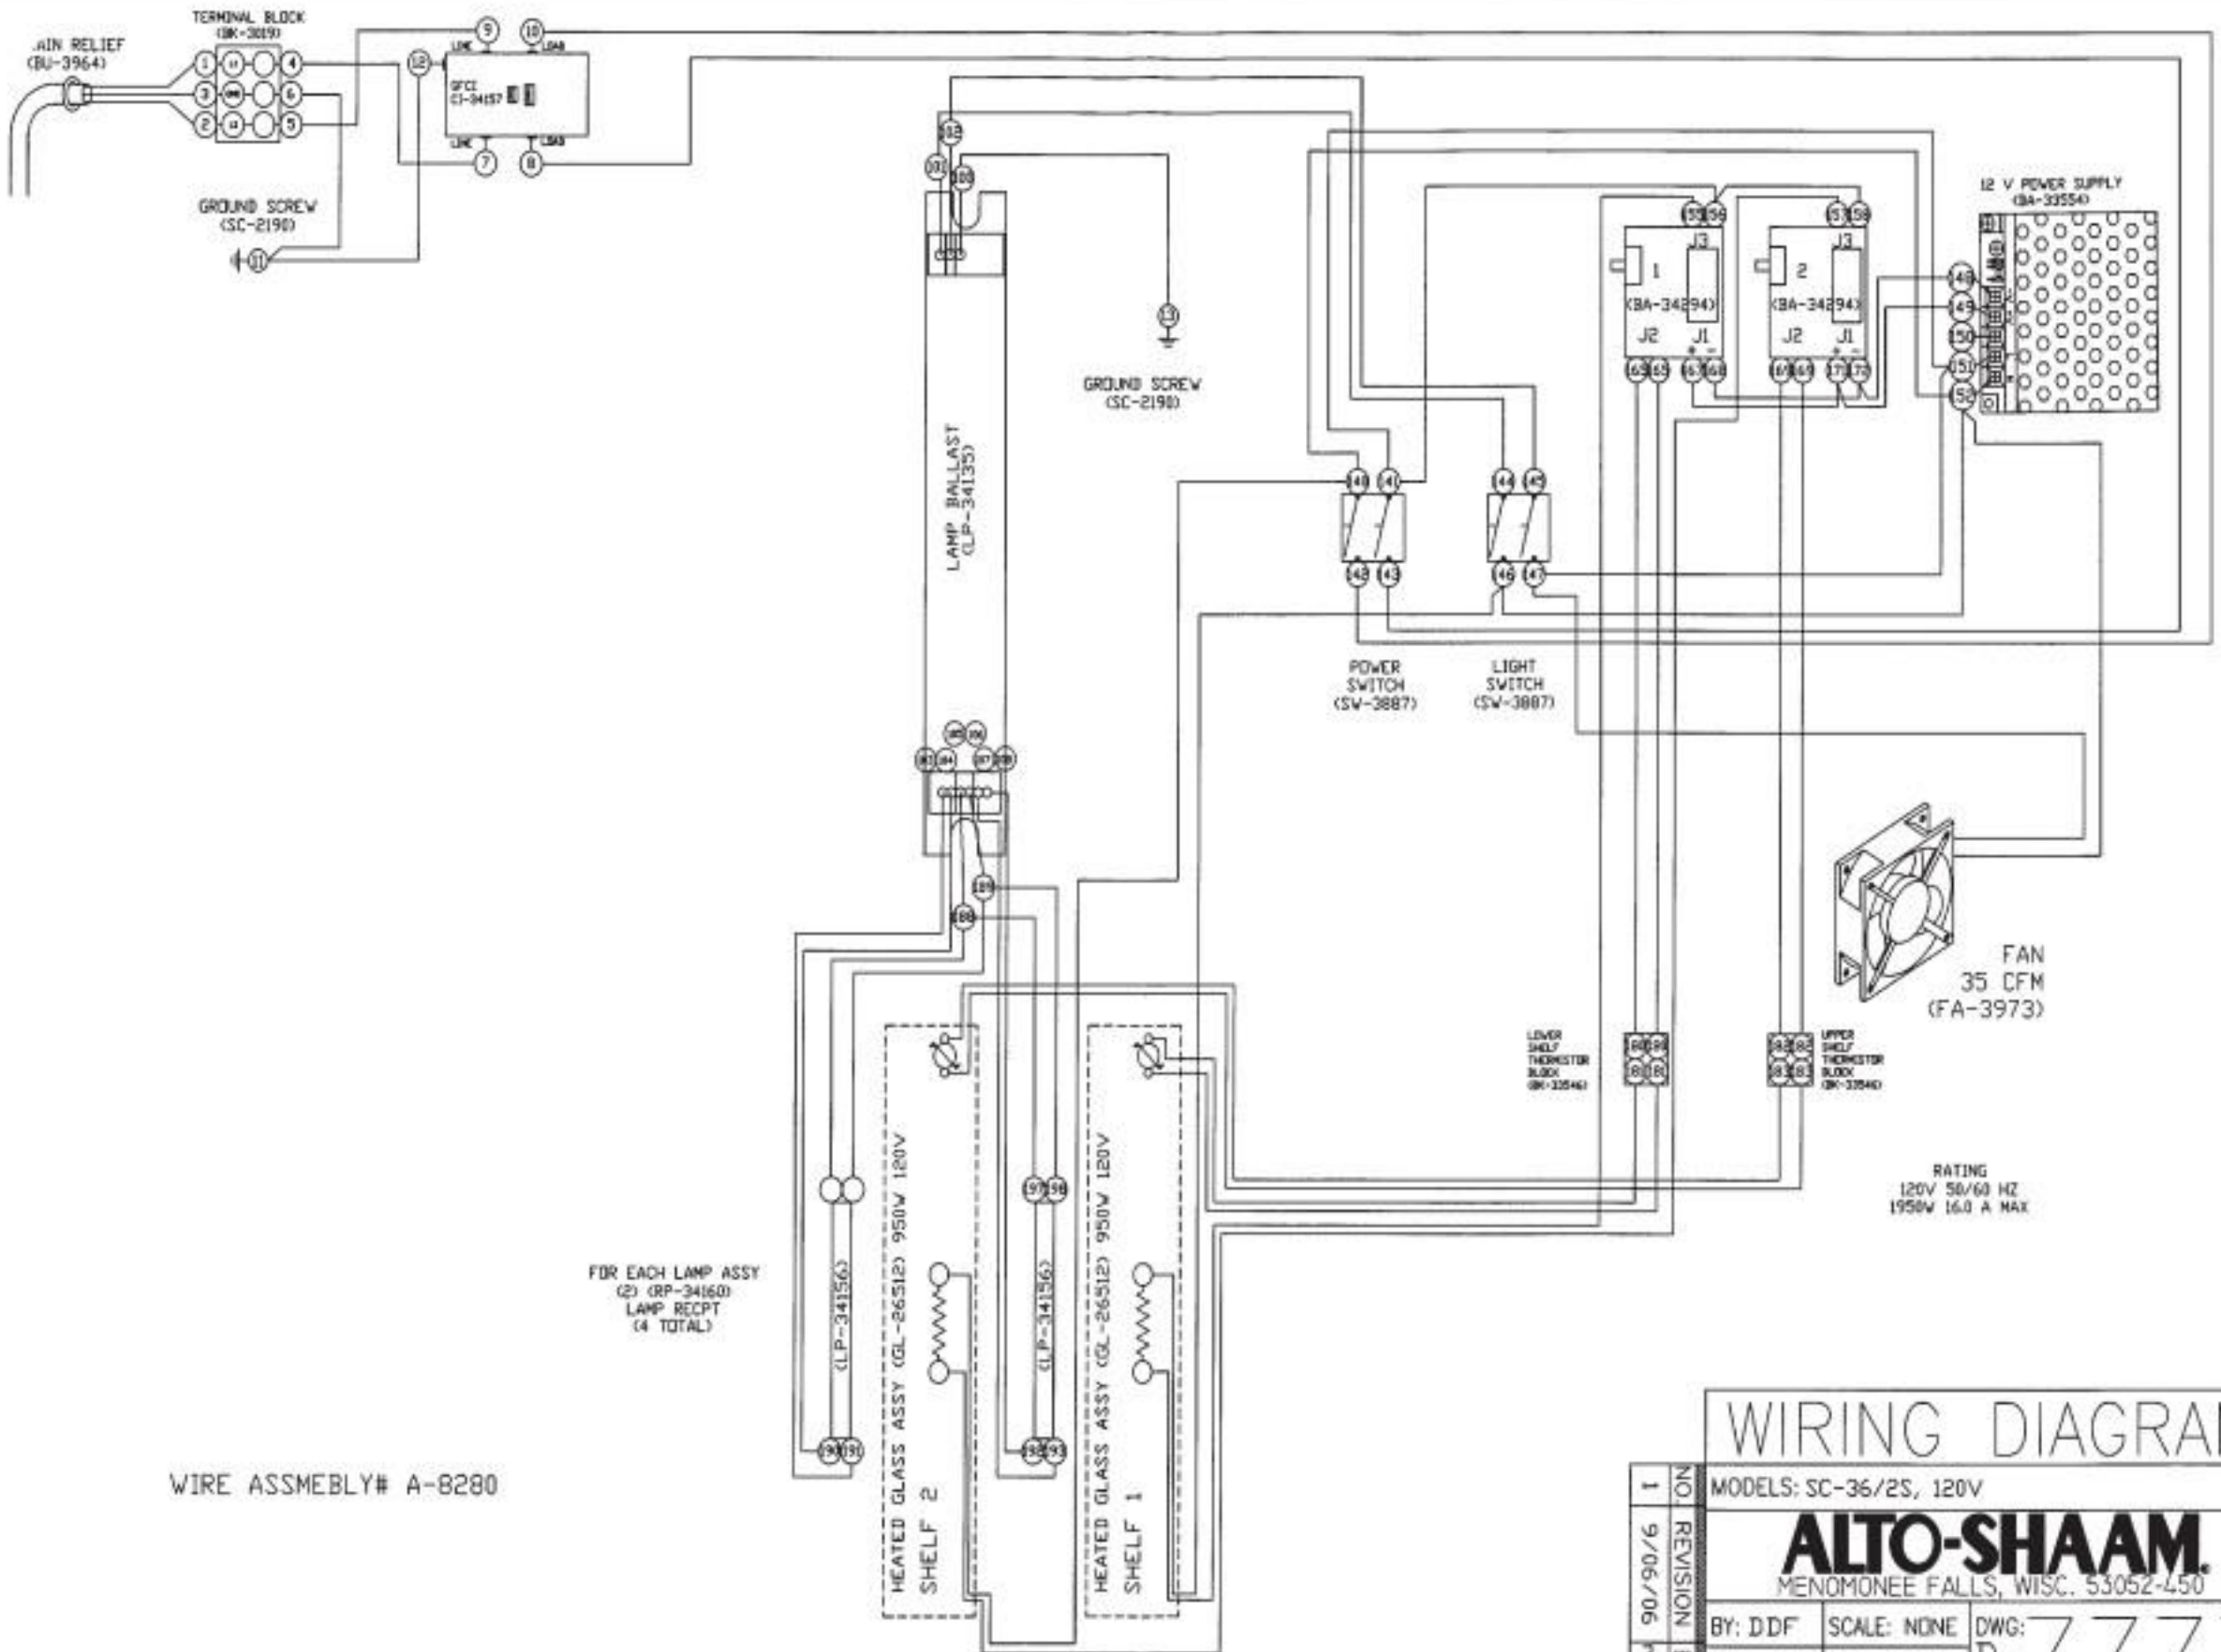

WIRE ASSEMBLY #8281

FOR EACH LAMP ASSY
(2) (RP-34160)
LAMP RECP
(4 TOTAL)

WIRING DIAGRAM

1	NO.	MODELS: SC-24/2S, 230V
9/06/06	REVISION	ALTO-SHAAM. MENOMONEE FALLS, WISC. 53052-450
MM	BY	
	APP'D: PE.D	SCALE: NONE
		DATE: 12/06/05
		DWG: B-7780

WIRING DIAGRAM

1	NO	MODELS: SC-36/2S, 120V
9/06/06	REVISION	
ALTO-SHAAM. MENOMONEE FALLS, WISC. 53052-450		
BY:	DDF	SCALE: NONE
APP'D:	PE D	DATE: 12/06/05
		DWG: B-7777

WIRING DIAGRAM

NO	1	MODELS: SC-36/25, 230V
REVISION	9/06/06	ALTO-SHAAM MENOMONEE FALLS, WISC. 53052-450
BY	MM	
APP'D:	P.E.D	SCALE: NONE
DATE:	12/06/05	DWG: B-7778