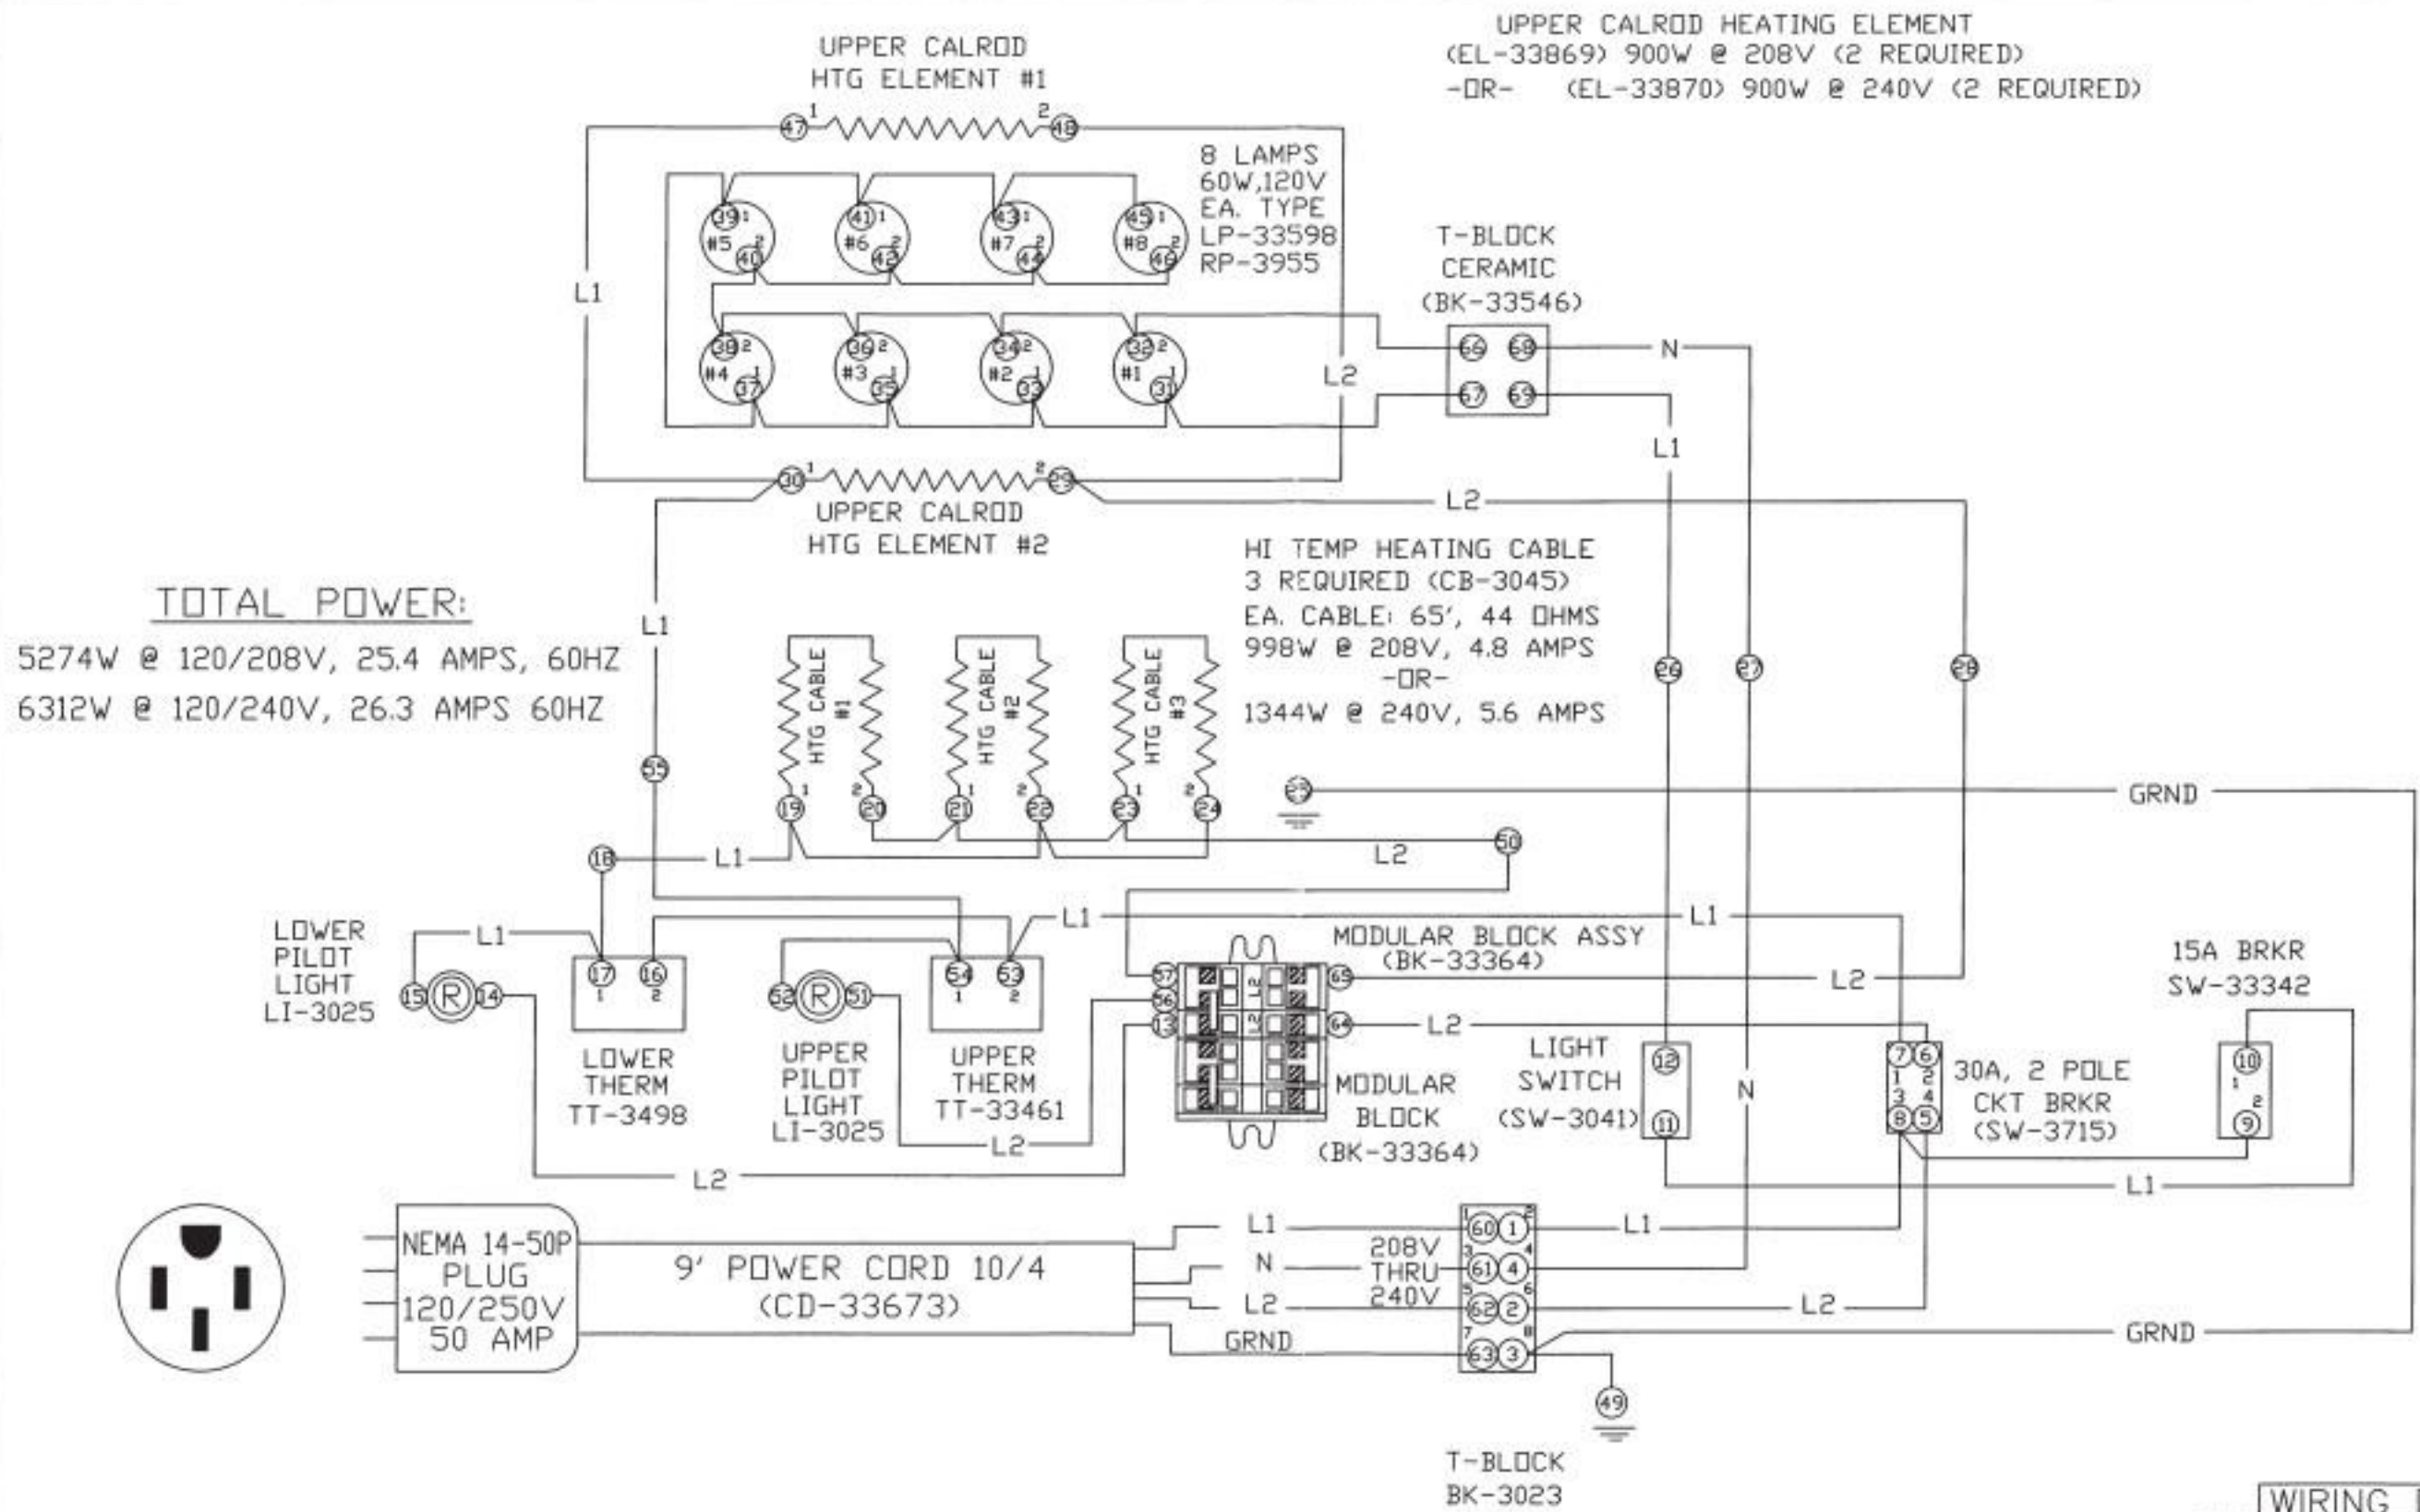

TOTAL POWER

3536W @ 120/208V, 17.0 AMPS, 60HZ
4228W @ 120/240V, 17.6 AMPS, 60HZ

SEE DRW #B-8005 FOR WIRING ASSEMBLY DRAWING.

WIRING DIAGRAM

REV	DATE	BY	CHK
1	01/13/04	JRH	

MODEL: 17N-48 120V/208-240V

AUTO-SHAAM

SCALE: 1/2"=1'

DWG. NO: 7576

SEE DRAWING #B-8006 FOR WIRE ASSEMBLY DRAWING

WIRING DIAGRAM

REV	DATE	BY	CHK	SCALE	NO.
1	11/06/78	MM	MM	NONE	100/200-240V
2	05/01/79	MM	MM	NONE	
3	05/01/79	MM	MM	NONE	
4	05/01/79	MM	MM	NONE	