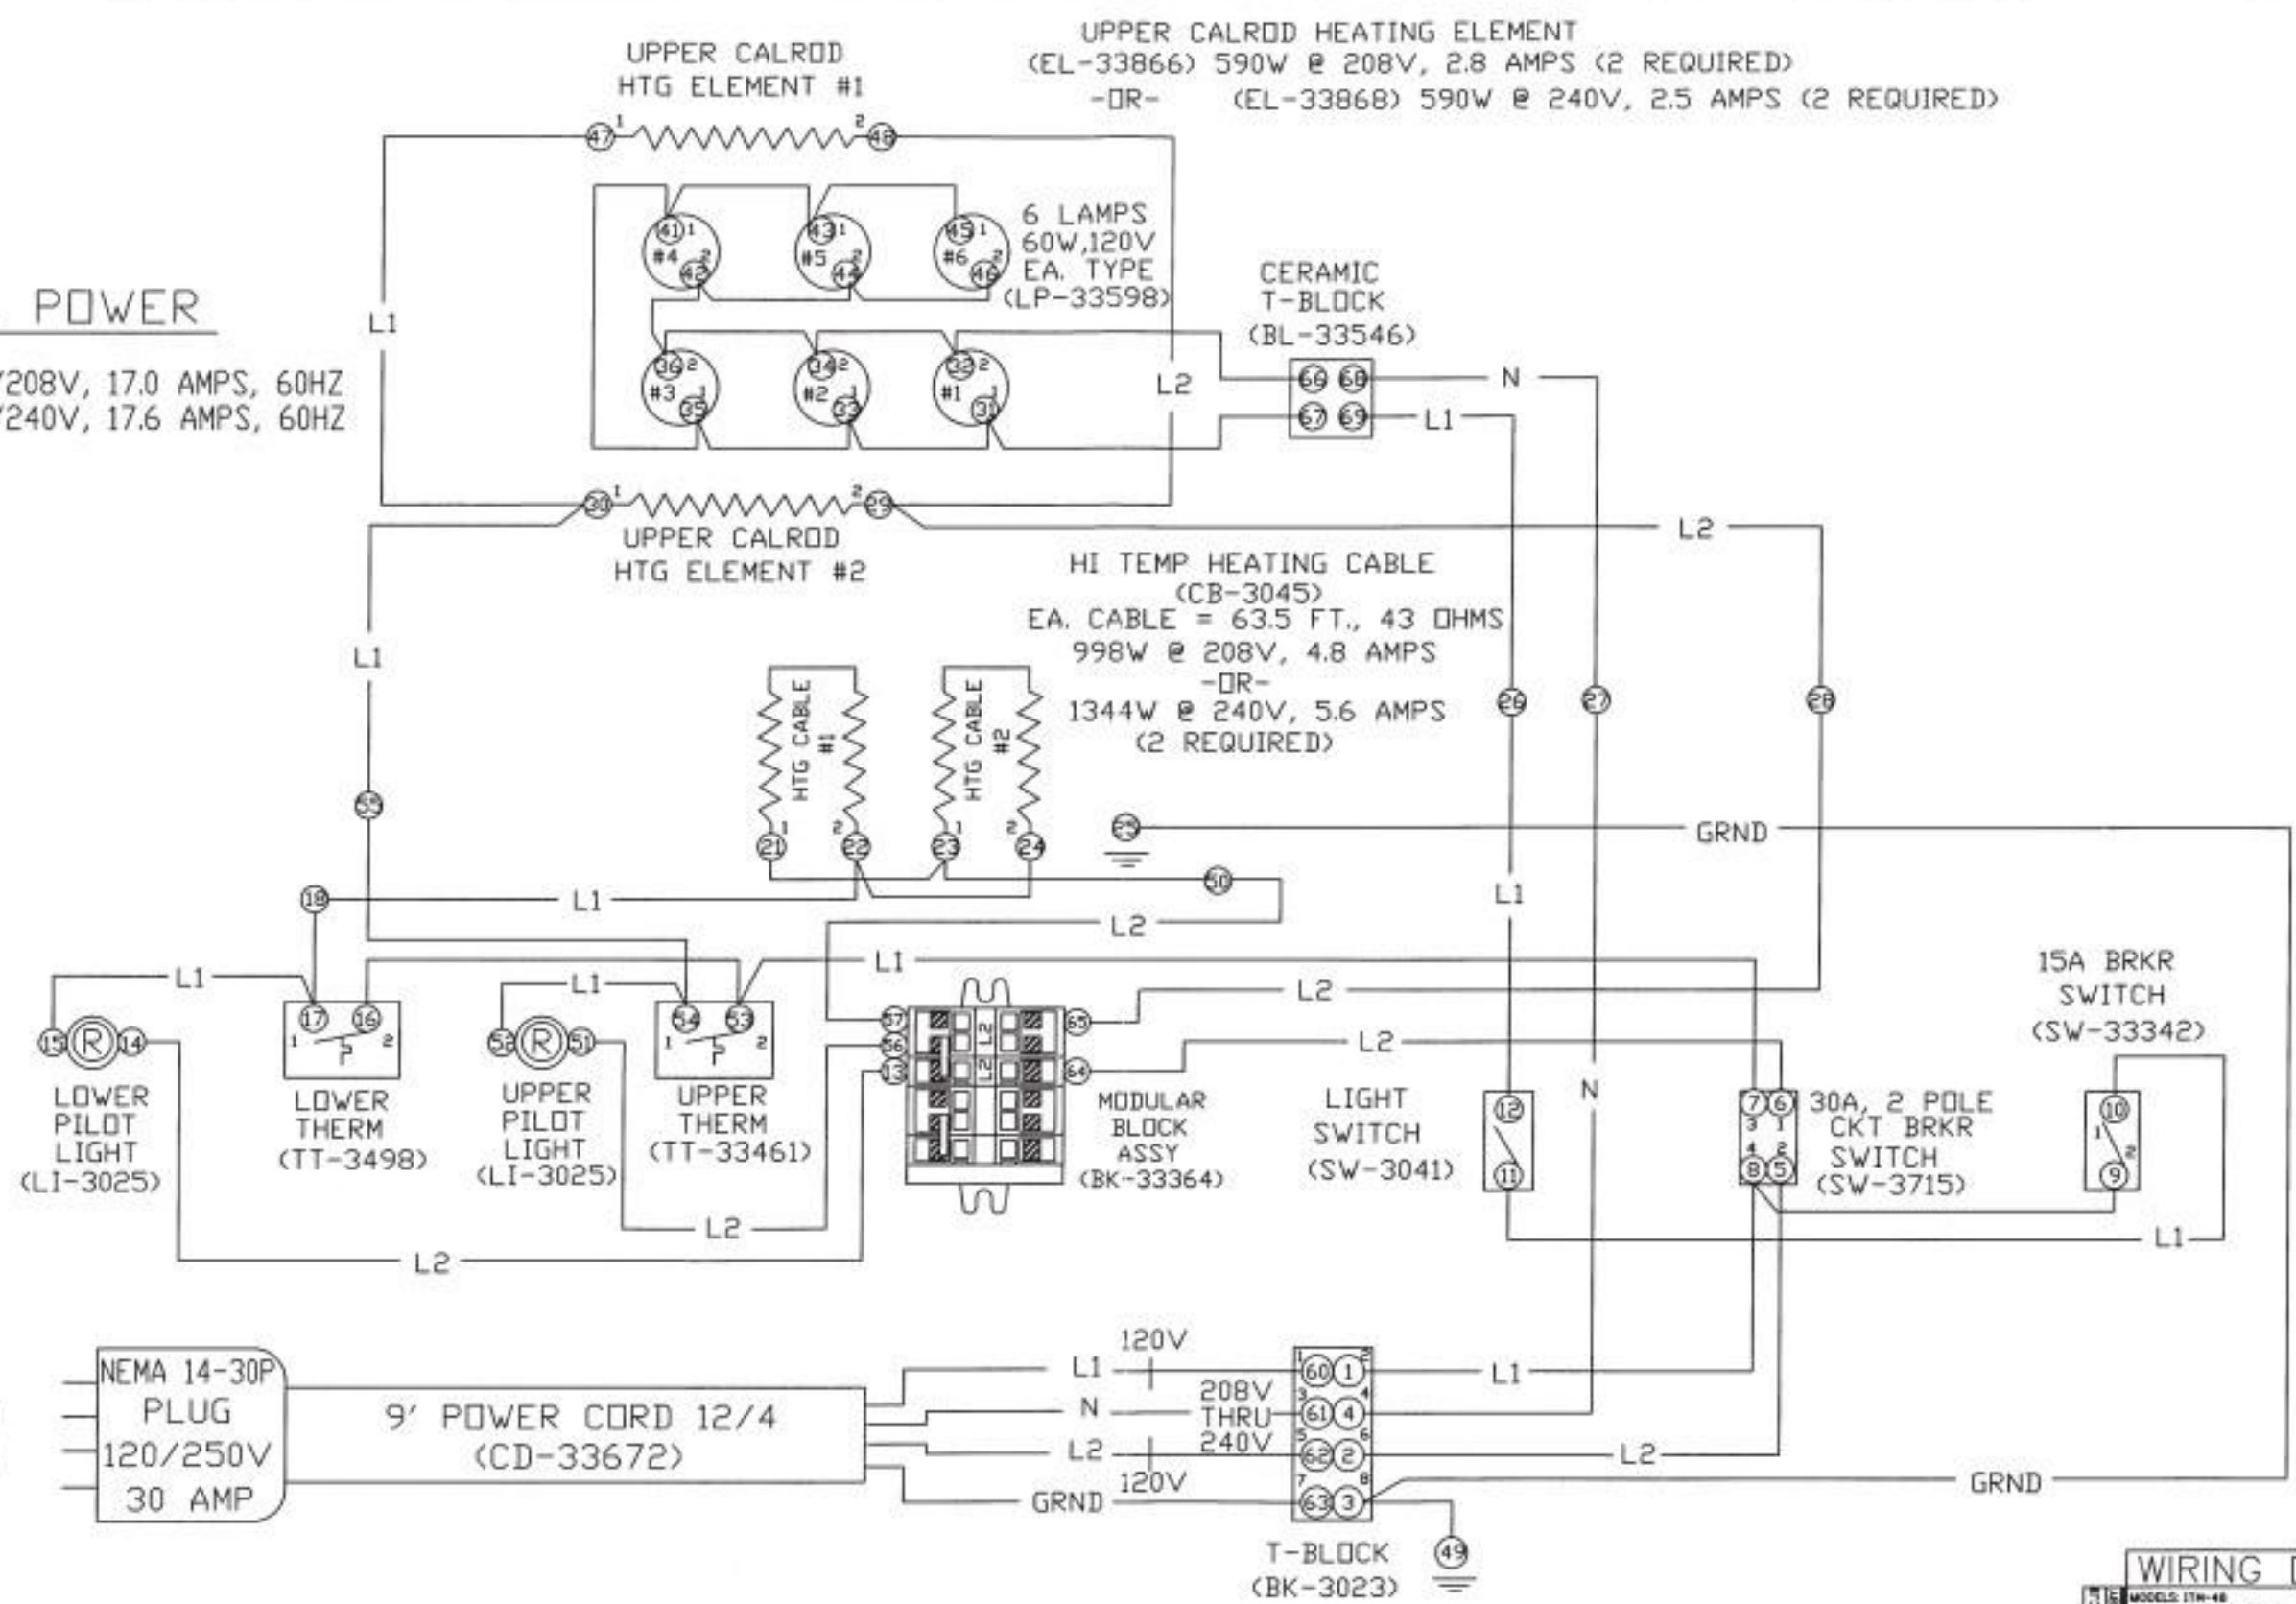

TOTAL POWER

3536W @ 120/208V, 17.0 AMPS, 60HZ
4228W @ 120/240V, 17.6 AMPS, 60HZ

SEE DRW #B-8005 FOR WIRING ASSEMBLY DRAWING.

WIRING DIAGRAM

REV	DATE	BY	CHK
1	01/13/04	JRH	

MODEL: 17N-48 120V/208-240V

AUTO-SHAAM

SCALE: 1/2"=1'

DWG. NO: 7576

SEE DRAWING #B-8006 FOR WIRE ASSEMBLY DRAWING

WIRING DIAGRAM

REV	DATE	BY	CHK	SCALE	NO.
1	11/06/78	MM	MM	NONE	100/200-240V
2	05/01/79	MM	MM	NONE	
3	05/01/79	MM	MM	NONE	
4	05/01/79	MM	MM	NONE	