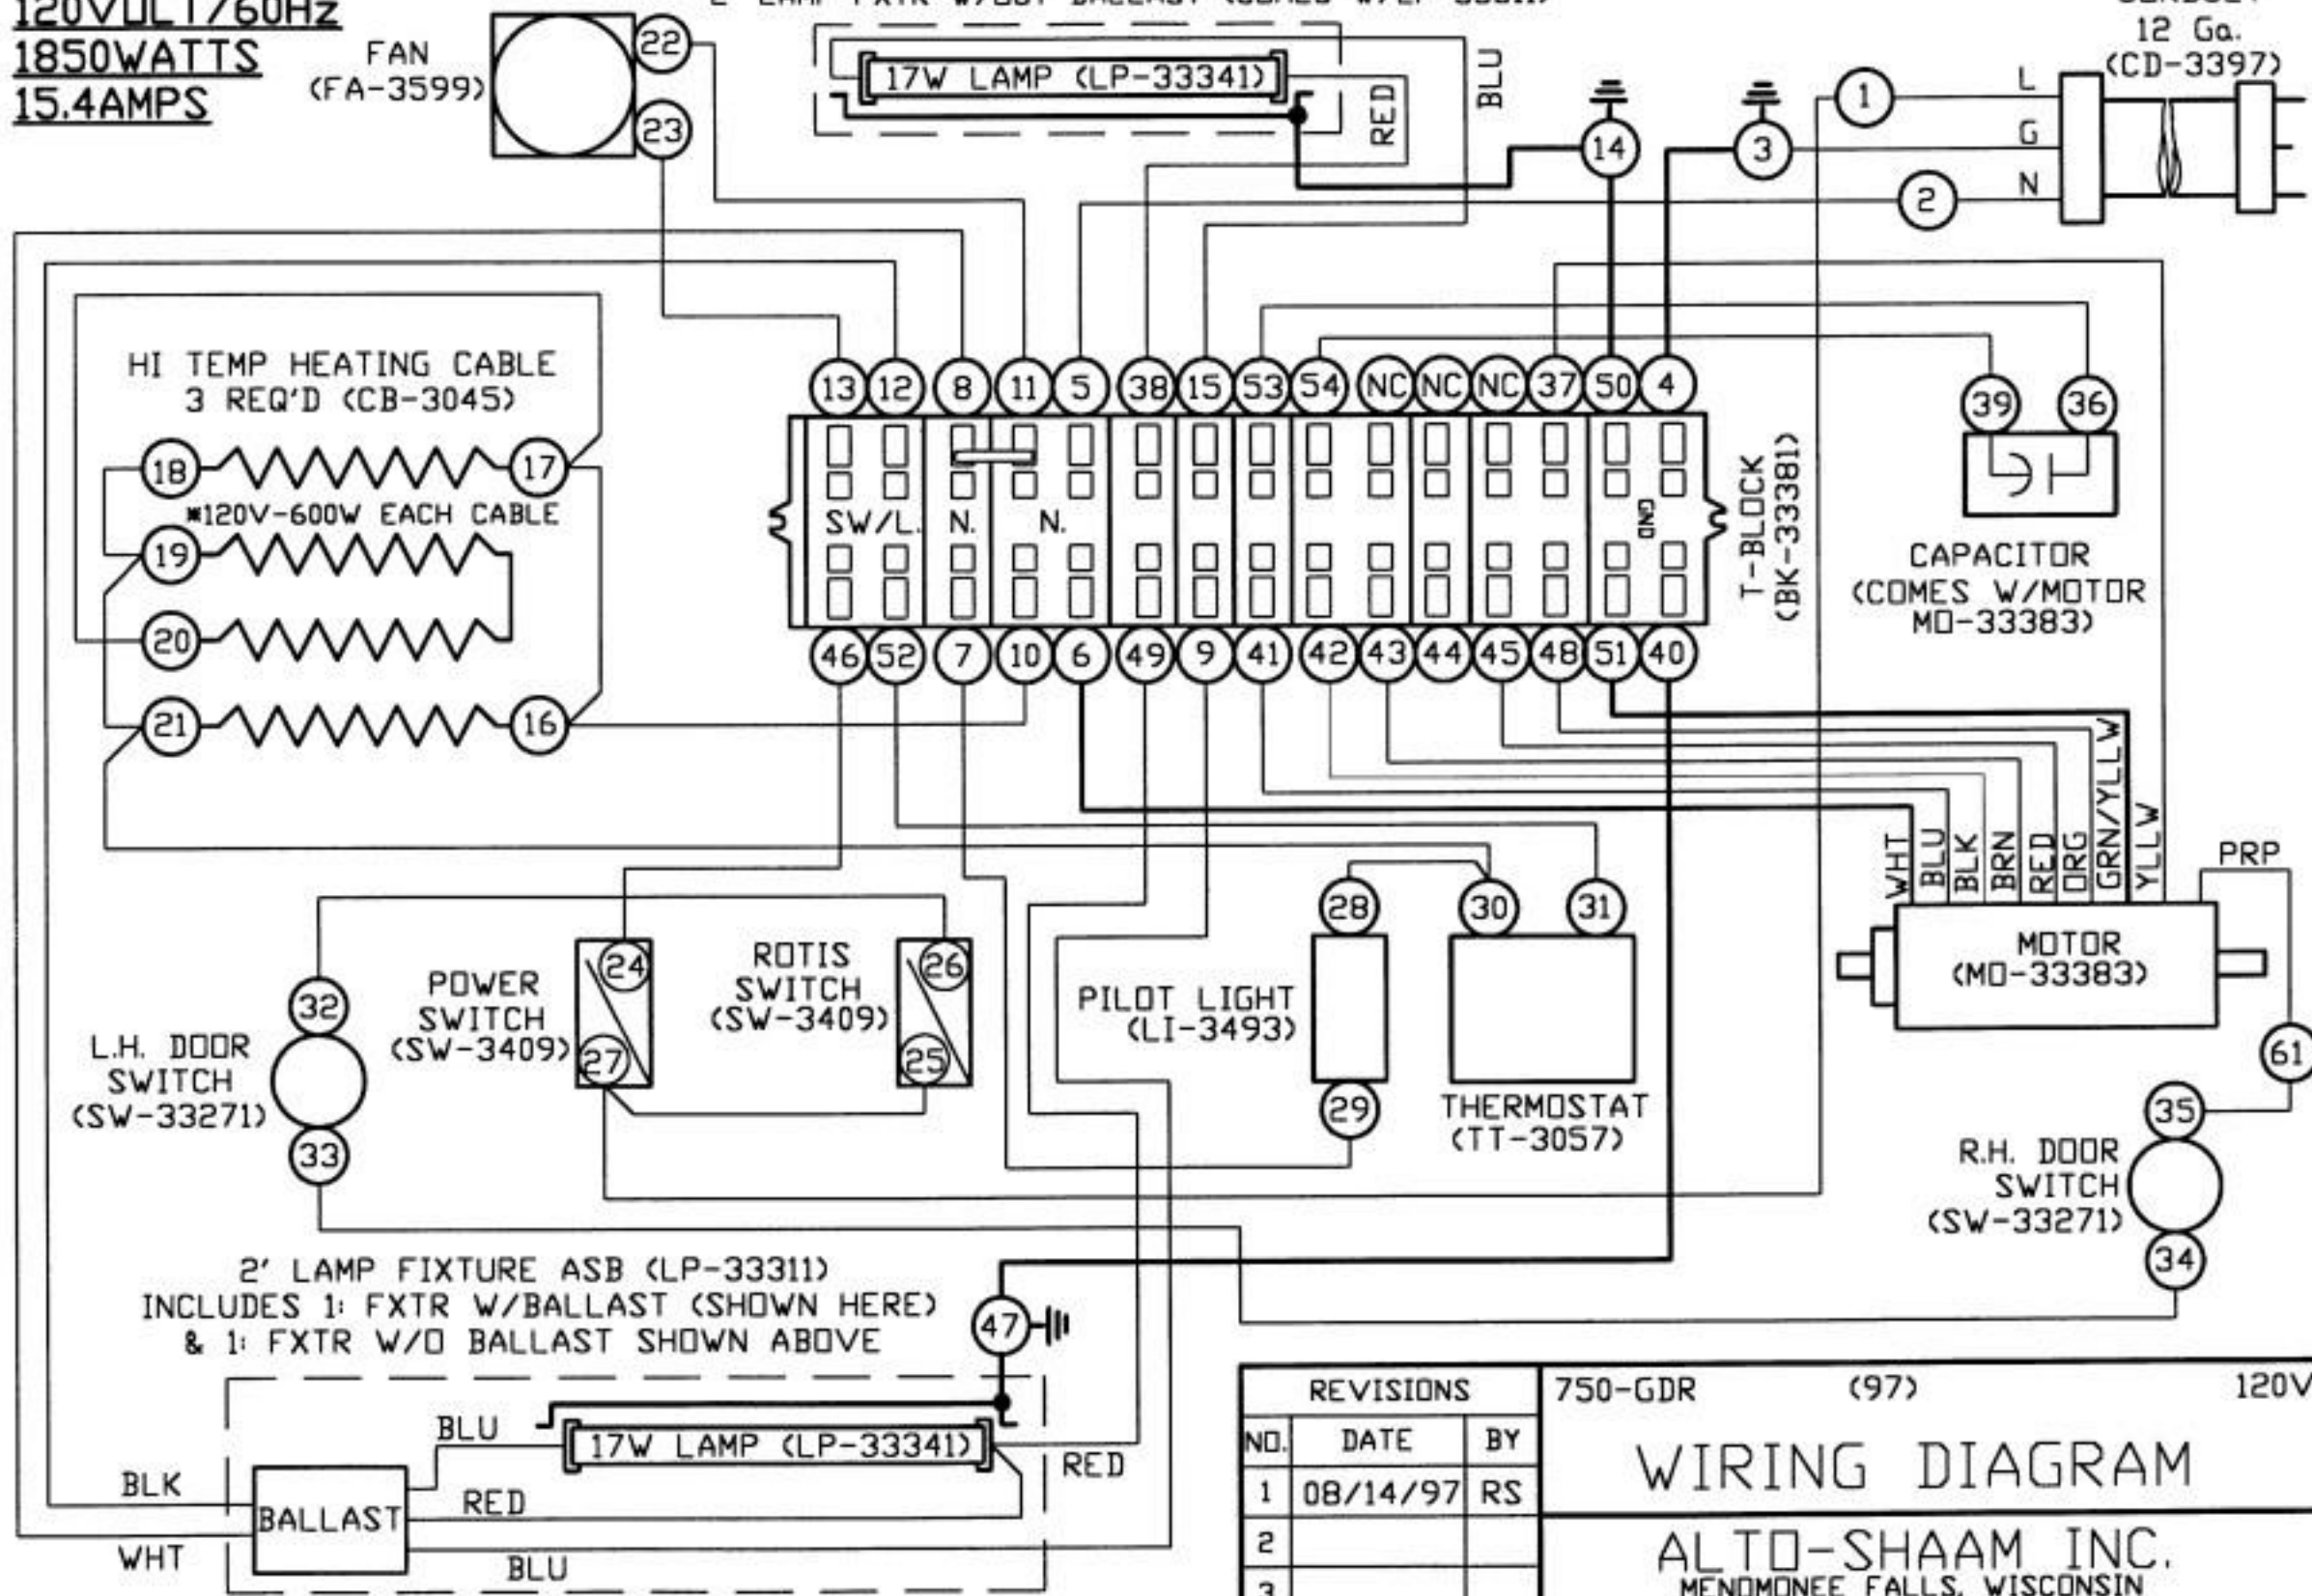

120VOLT/60Hz
1850WATTS
15.4AMPS

FAN
 (FA-3599)

2' LAMP FXTR W/OUT BALLAST (COMES W/LP-33311)

CORDSET
 12 Ga.
 (CD-3397)

NOTE#1: ALL NUMBERS IN () = ALTO-SHAAM PART NUMBERS.
 NOTE#2: SEE ALTO-SHAAM DRAWING #B-8767 FOR WIRE ASSEMBLY.

REVISIONS			750-GDR	(97)	120V
NO.	DATE	BY	WIRING DIAGRAM ALTO-SHAAM INC. MENOMONEE FALLS, WISCONSIN		
1	08/14/97	RS			
2					
3					
4					
5			DRAWN BY RS	SCALE 1"=1"	DWG. NO.
			APP'D DAR	DATE 4/03/97	A-7439

230V
50Hz
1200W
5.2A

NOTE#1: ALL NUMBERS IN () =ALTO-SHAAM PART NUMBERS
NOTE#2: SEE ALTO-SHAAM DWG. #B-8807 FOR WIRE ASB.

REVISIONS		
NO.	DATE	BY
1		
2		
3		
4		
5		

750-GDR (97') 230V,50HZ

WIRING DIAGRAM