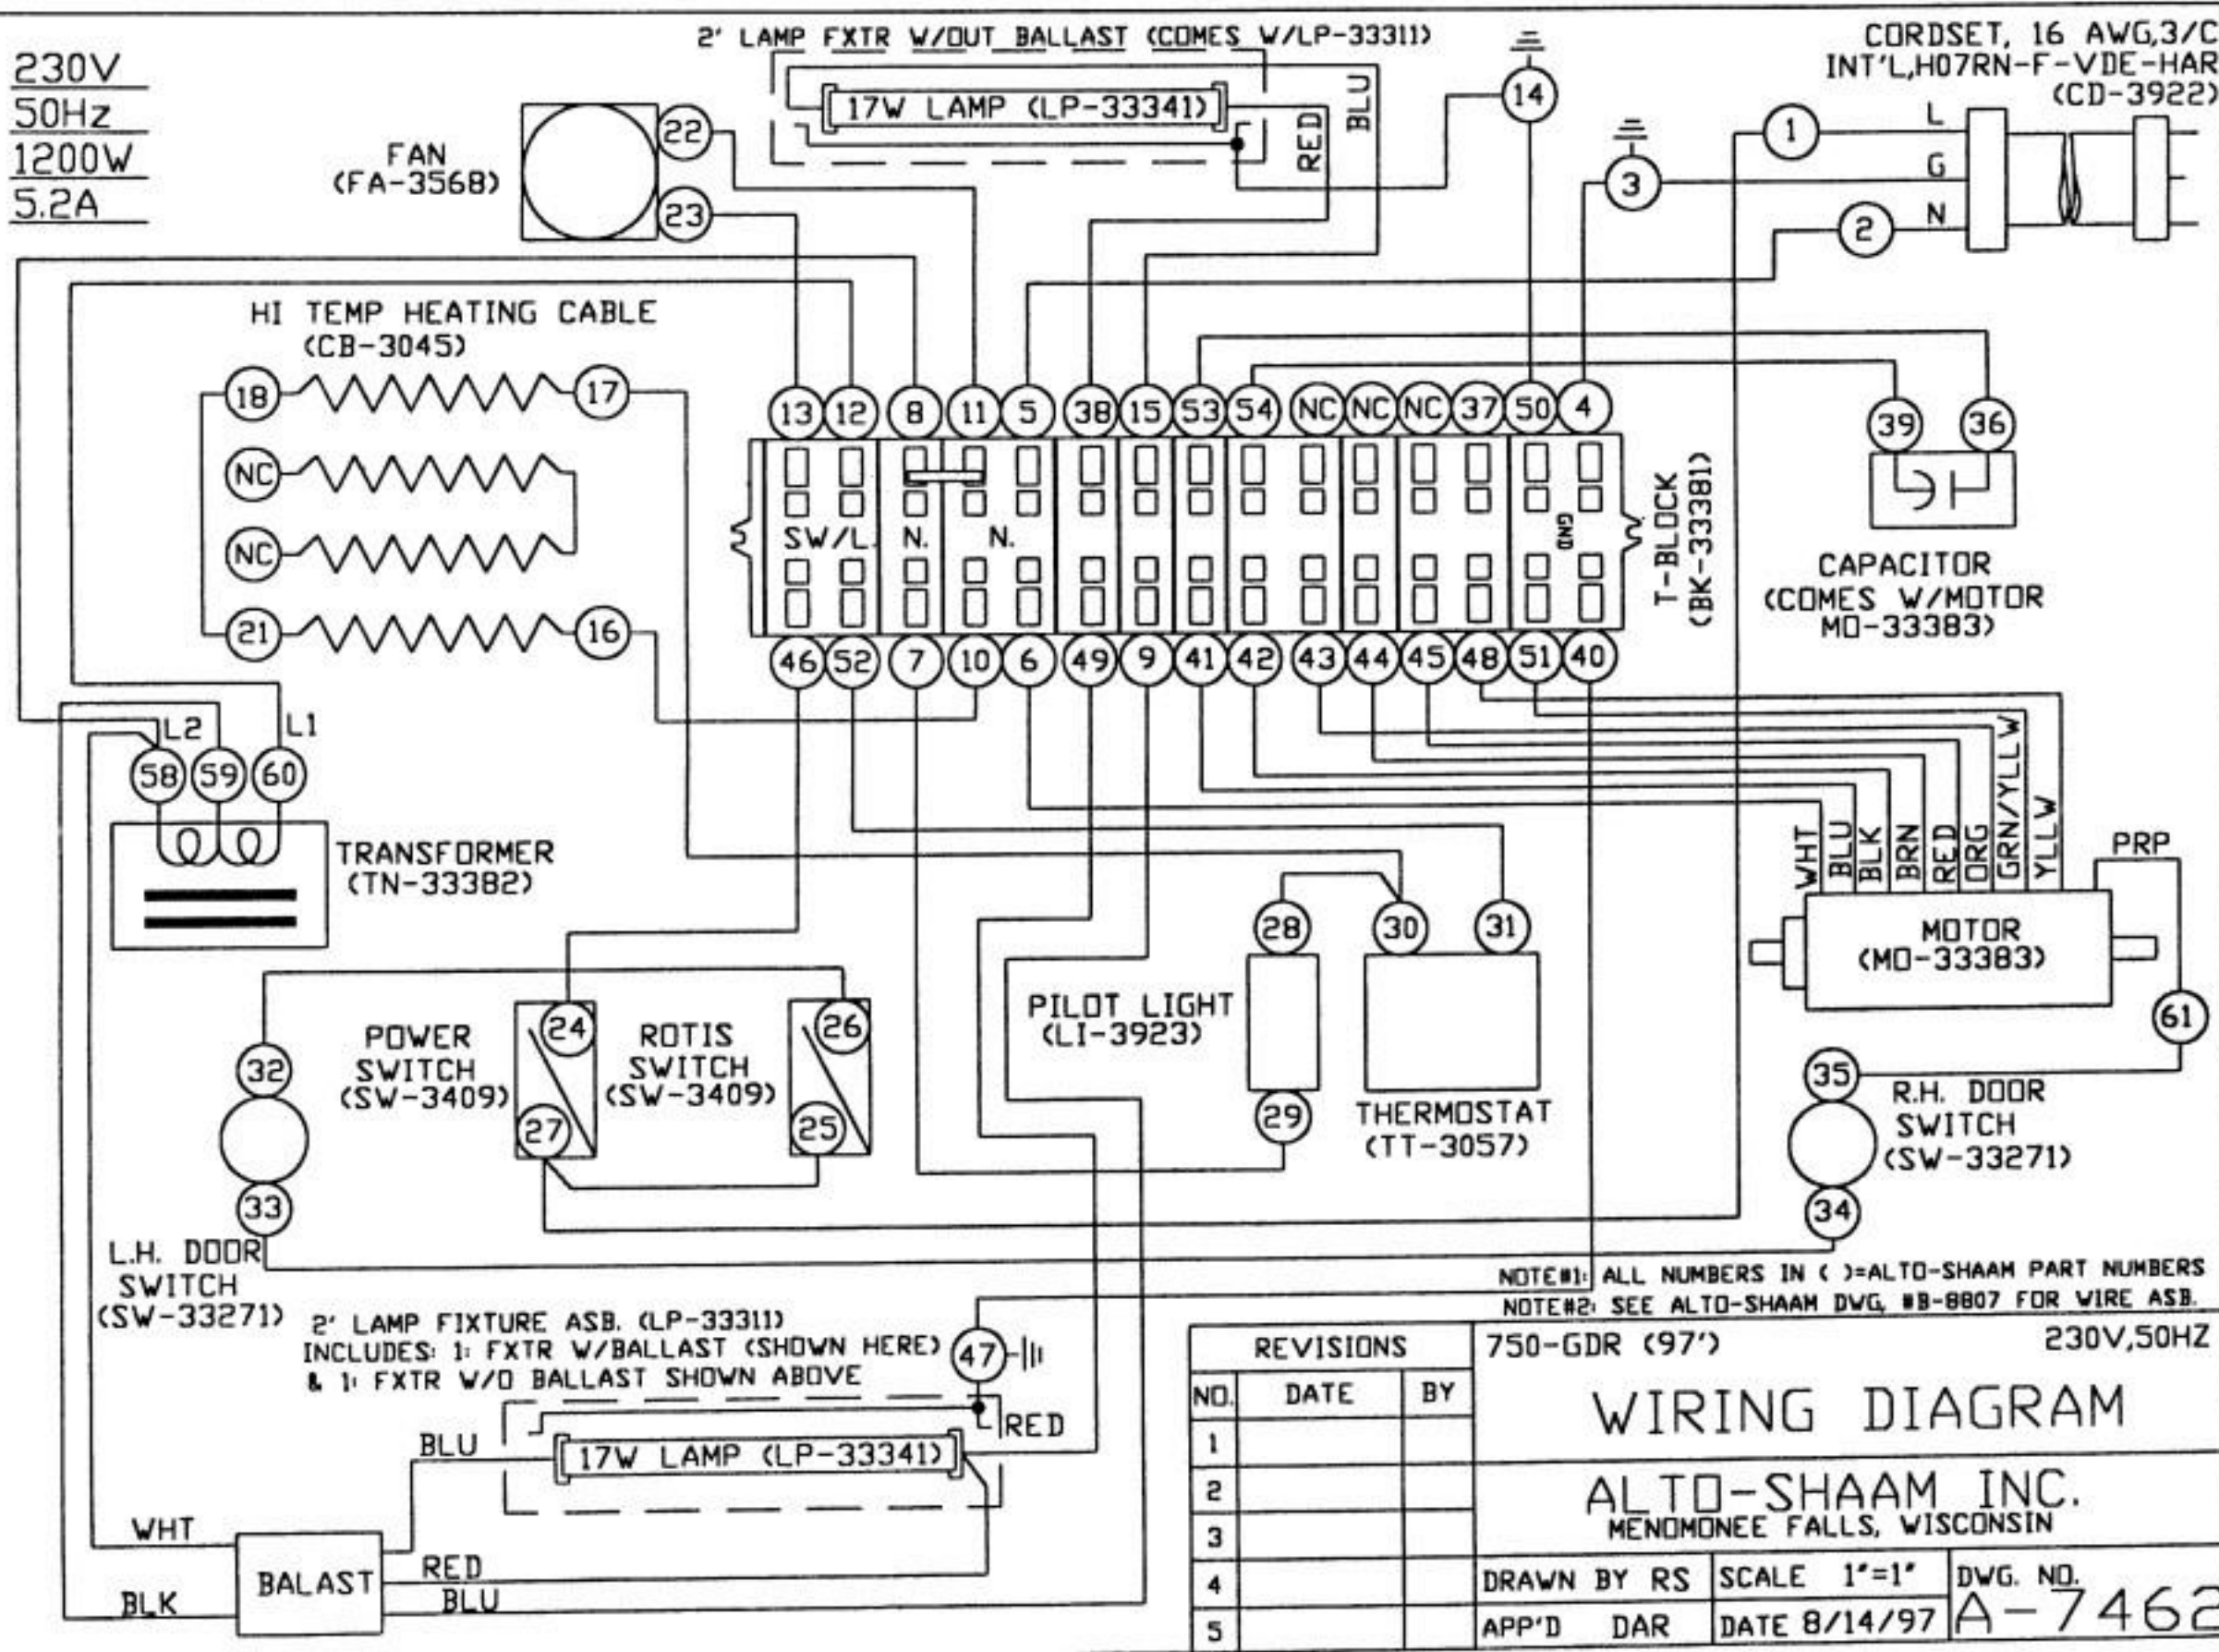

120VOLT/60Hz
1850WATTS
15.4AMPS

FAN
 (FA-3599)

2' LAMP FXTR W/OUT BALLAST (COMES W/LP-33311)

CORDSET
 12 Ga.
 (CD-3397)

NOTE#1: ALL NUMBERS IN () = ALTO-SHAAM PART NUMBERS.
 NOTE#2: SEE ALTO-SHAAM DRAWING #B-8767 FOR WIRE ASSEMBLY.

REVISIONS			750-GDR	(97)	120V
NO.	DATE	BY	WIRING DIAGRAM ALTO-SHAAM INC. MENOMONEE FALLS, WISCONSIN		
1	08/14/97	RS			
2					
3					
4					
5			DRAWN BY RS	SCALE 1"=1"	DWG. NO.
			APP'D DAR	DATE 4/03/97	A-7439

230V
50Hz
1200W
5.2A

NOTE#1: ALL NUMBERS IN () =ALTO-SHAAM PART NUMBERS
NOTE#2: SEE ALTO-SHAAM DWG. #B-8807 FOR WIRE ASB.

REVISIONS		
NO.	DATE	BY
1		
2		
3		
4		
5		

750-GDR (97') 230V,50HZ

WIRING DIAGRAM