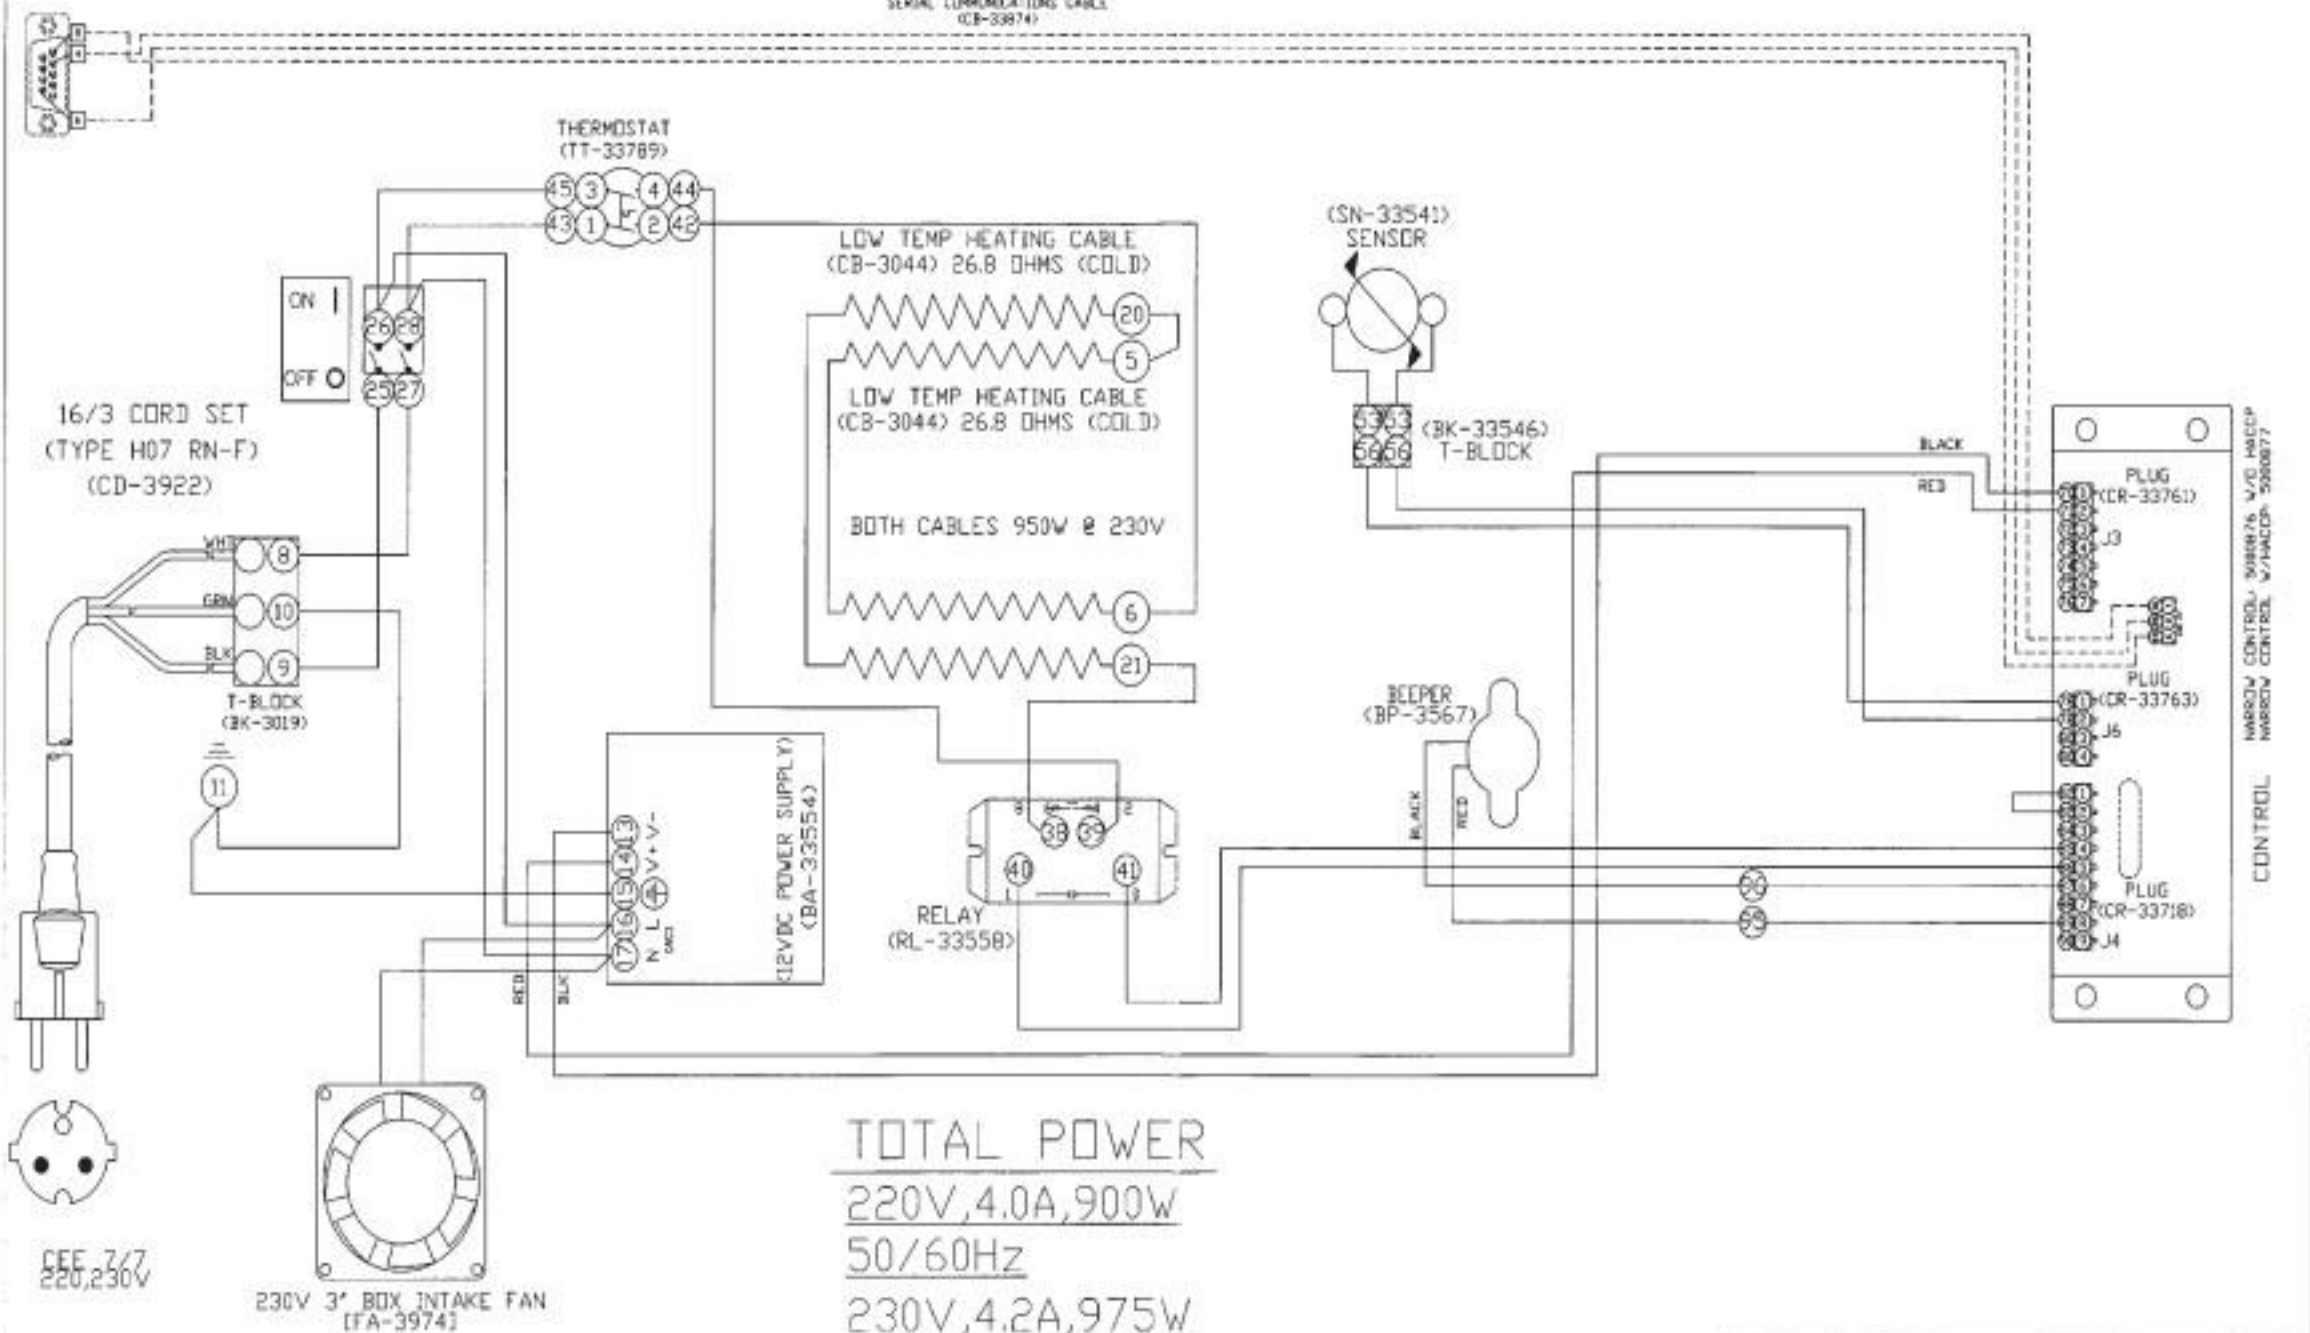

TOTAL POWER  
220V, 4.0A, 900W  
50/60Hz  
230V, 4.2A, 975W  
50/60Hz

SEE 777  
220, 230V

230V 3" BOX INTAKE FAN  
(FA-3974)

NOTE #1:  
ALL NUMBERS IN ( ) =  
ALTO-SHAAM PART NUMBERS

NOTE #2:  
SEE DRW #A-8229  
FOR WIRE ASSEMBLIES

<b>WIRING DIAGRAM</b>		
MODELS: 500-1D, 2D, 3D, 1DN, 2DN, 3DN ELEC. (230V)		
<b>ALTO-SHAAM</b> MENOMONEE FALLS, WISC. 53052-450		
BY: DDF	SCALE: NONE	DWG: B-7716
APP'D: PED	DATE: 10/05/04	

MAGLEV CONTROL 5086876 V/O MCEP  
MAGLEV CONTROL V/ALCO 5080877  
CONTROL

NOTE #1:  
ALL NUMBERS IN ( ) =  
ALTO-SHAAM PART NUMBERS

NOTE #2:  
SEE DRW #A-8229  
FOR WIRE ASSEMBLIES

WIRING DIAGRAM		
MODELS: 500-1D,2D,3D,1DN,2DN,3DN ELEC. (230V)		
<b>ALTO-SHAAM</b>		
MENOMONEE FALLS, WISC. 53052-450		
BY: DDF	SCALE: NONE	DWG: B-7716
APP'D: PED	DATE: 10/05/04	