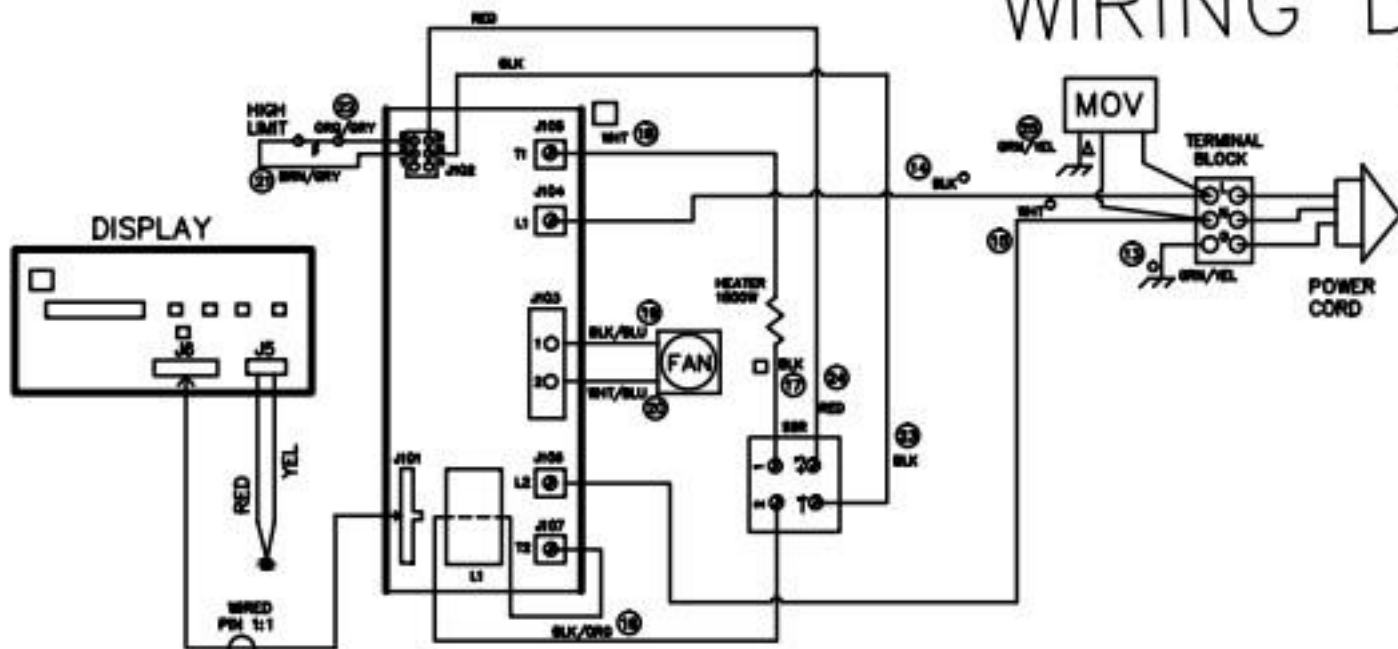

WIRING DIAGRAM

WIRE LEGEND

① WIRE NUMBER

Δ 18 GA PVC

○ #14 PVC

□ #14 TEF

ALL OTHERS #22 PVC

PIN | COLOR