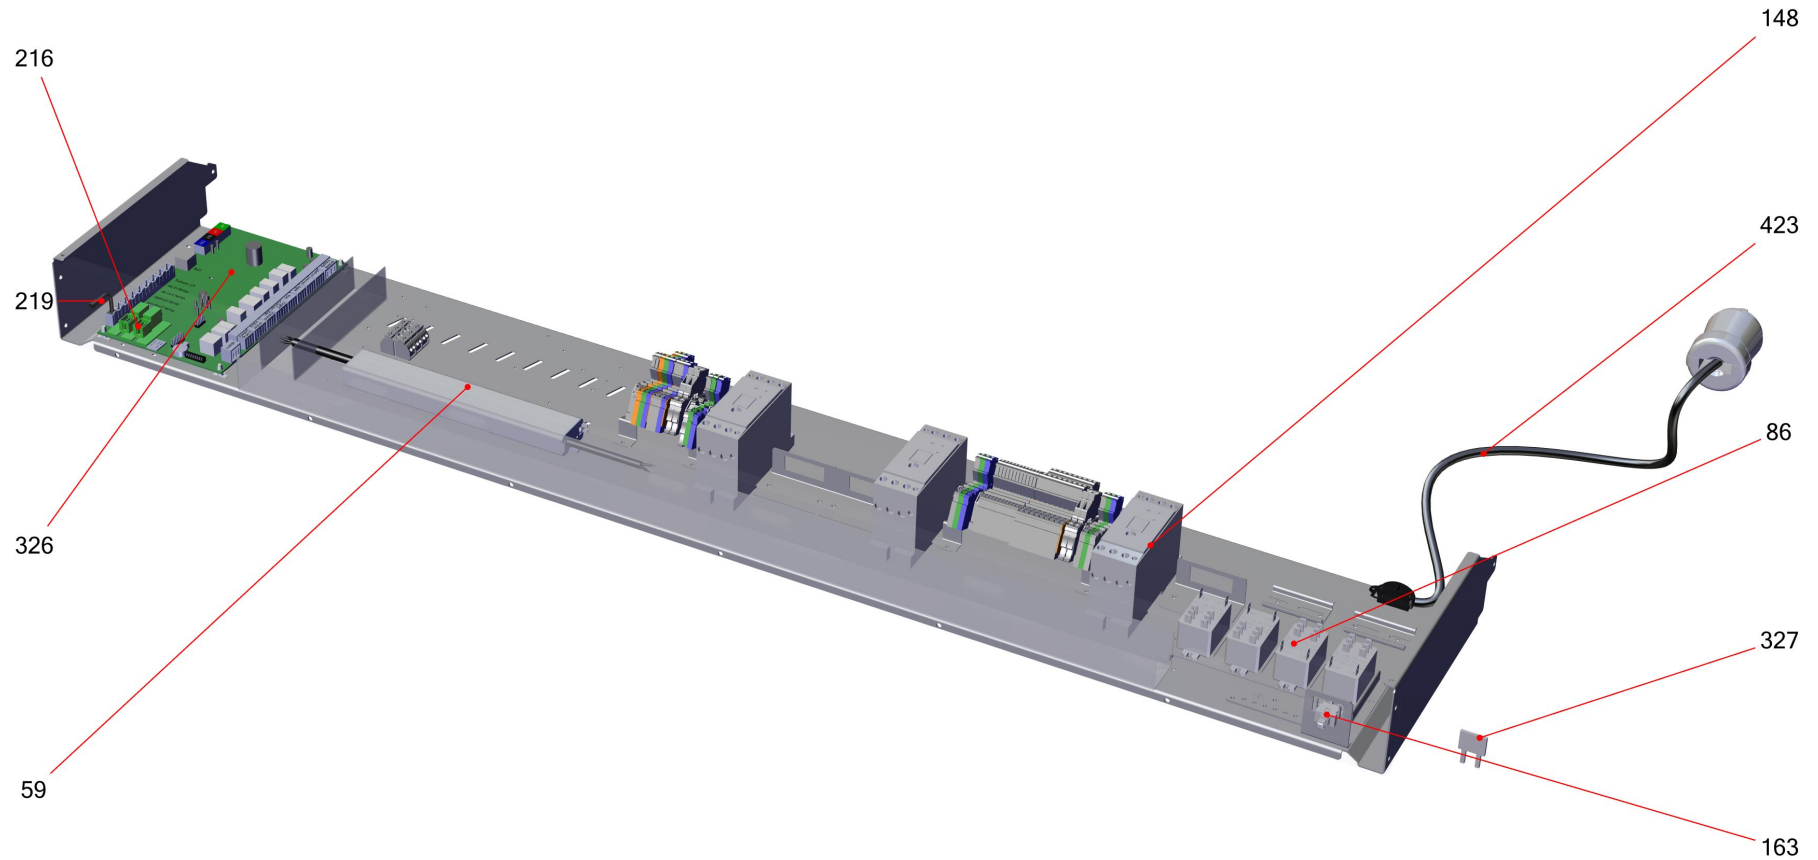

controller unit Vento Freeze (401388)

controller unit Vento Freeze (401388)

Item no.	Article no.	Description	Quantity	Unit
59	370372	LED driver saps 120-277V/96W/50-60Hz	1	ST
86	459997	RELAIS 230V 30A R290 HONGFA	4	ST
148	337753	3 phase softstarter RSBT Scroll compressor	3	ST
163	334120	switch Everel R290 SXL532A1H200W	1	ST
216	347792	pack controller Emerson ECB I2 ECB 10	1	ST
219	352341	cable LED operating status	1	ST
326	395043	controller Vento Emerson ECB-D10 V9.02	1	ST
327	373164	fuse PCB radial TR5 4A T x10	1	ST
423	372834	connection cable UL 14AWG Nema L15-20P 3,5M	1	ST