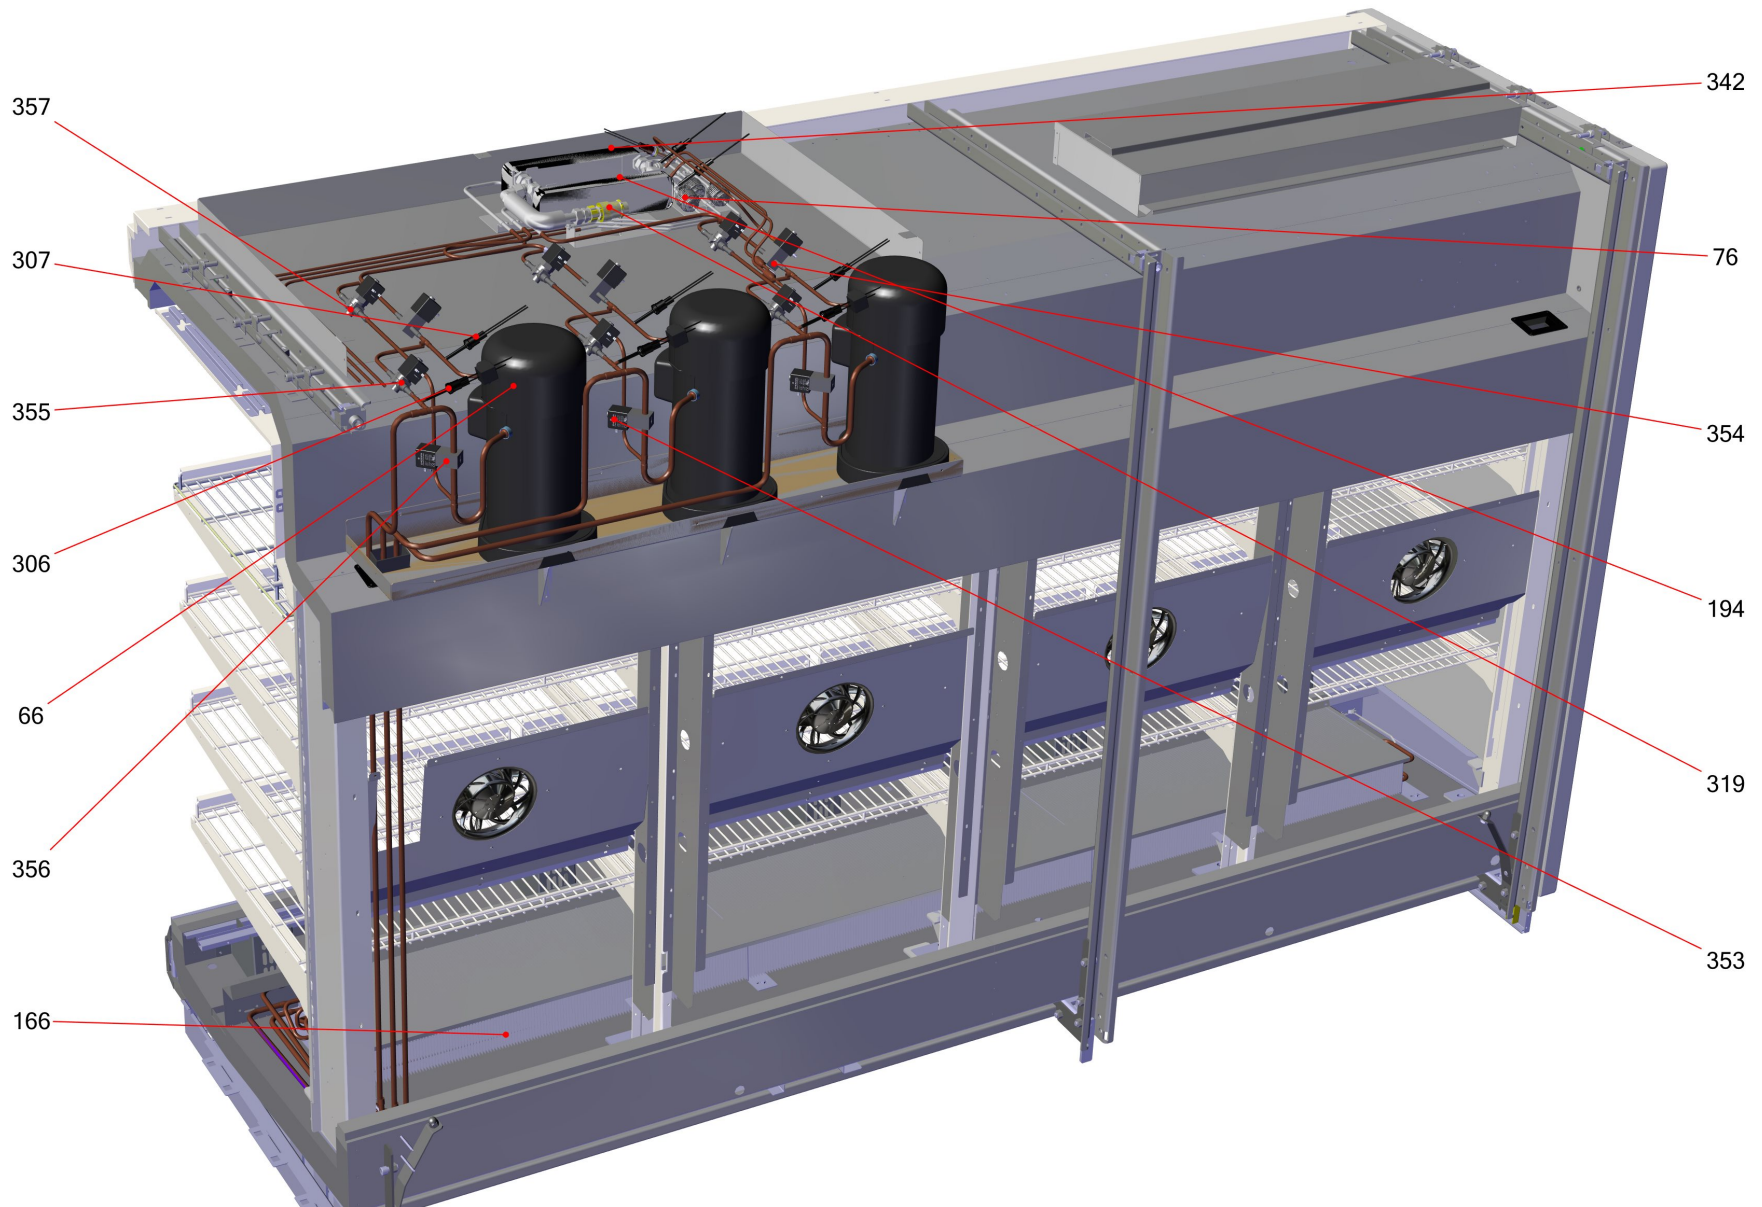

Refrigeration VENTO (401386)

Refrigeration VENTO (401386)

Item no.	Article no.	Description	Quantity	Unit
9	375581	magnetic valve Vento NO EVR10/032L1296	3	ST
9	375578	magnetic valve Vento NC EVR3/032F1207	3	ST
9	375580	magnetic valve Vento NO EVR6/032L1295	3	ST
66	373290	compressor ZB11 KAU TF5 XXP USA	3	ST
76	351965	filter dryer DML 1.52x2/2x 46bar	3	ST
166	348408	evaporator Freeze 3125 3Cycle	1	ST
194	395215	micro-plate heat exchanger Vento D22-20 T24006-011	1	ST
306	361135	pressostat suction pressure PS3-A1U 0,1-1,0bar	3	ST
307	401650	pressostat high pressure Freeze ACB-4UB 1000+Wago	3	ST
319	351301	balancing valve Caleffi 1,6m³/h yellow V2	1	ST
335	375582	inductor magnet valve BY240CS	12	ST
342	395212	micro heat plate exchanger H22-C-40-L T24006-012	1	ST
357	442398	MAGNETVENTIL NC EVR6/032L1213 SP	3	ST