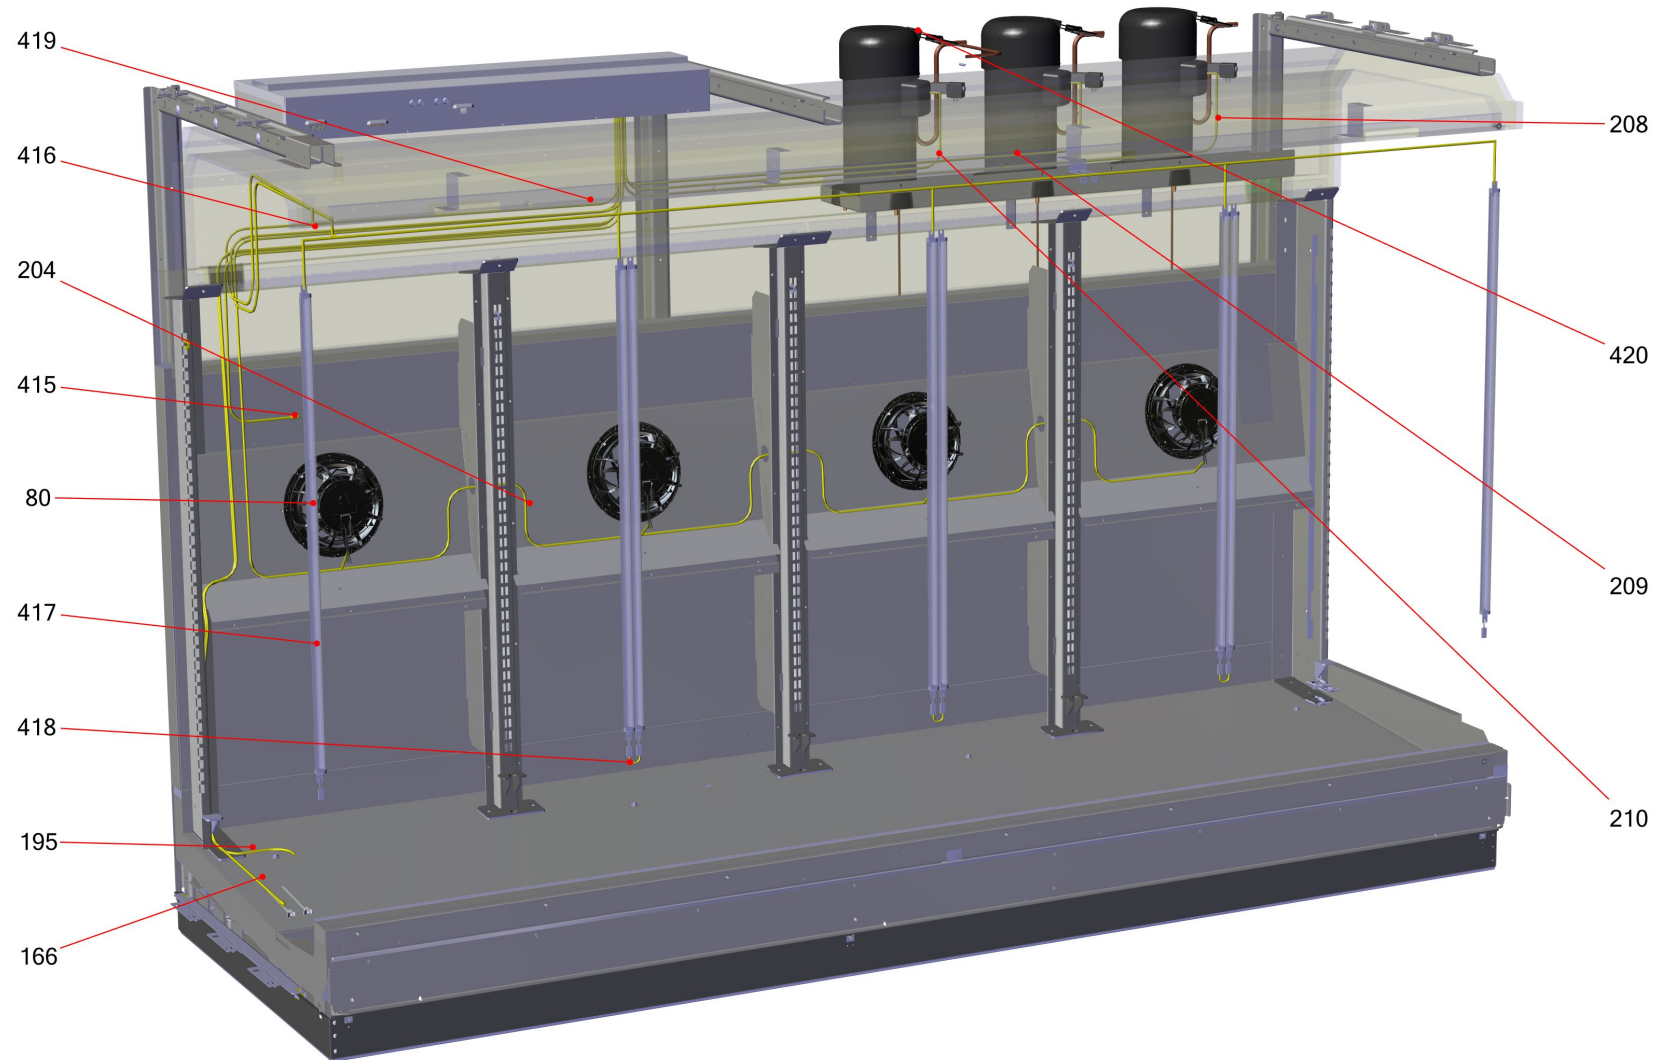

Electrics VENTO (401387)

Electrics VENTO (401387)

Item no.	Article no.	Description	Quantity	Unit	Picture
	401388	controller unit Vento Freeze	1	ST	
	411021	cable harness retrofit set heating+fuse G2	1	ST	
80	368619	fan diagonal EBM DRZ 700/1400	4	ST	
111	390881	distributor shelf lightning Freeze Wago	1	ST	
166	360742	sensor temperature air in Freeze 1 ECN-D60	1	ST	
195	360743	sensor temperature defrost Freeze 2 ECN-D60	1	ST	
204	390882	distributor fan cable 4 Vento Freeze	1	ST	
208	399592	cable compressor Freeze C1 GR UL G2 6,3 Wago	1	ST	
209	399593	cable compressor Freeze C2 GR UL G2 6,3 Wago	1	ST	
210	399594	cable compressor Freeze C3 GR UL G2 6,3 Wago	1	ST	
335	390878	cable magnet valve 2xASC2+Wago LG:1000	6	ST	
415	360744	sensor temperature product Vento Freeze 3 ECN-N3	1	ST	
416	360745	sensor temperature air out Vento Freeze ECN-N60	1	ST	
417	360700	LED tube SAPS Vento 1300mm 24V10,8W 5000K	8	ST	
418	365106	cable connection LED Vento Freeze	3	ST	
420	390880	cable pressures switch Freeze Wago	3	ST