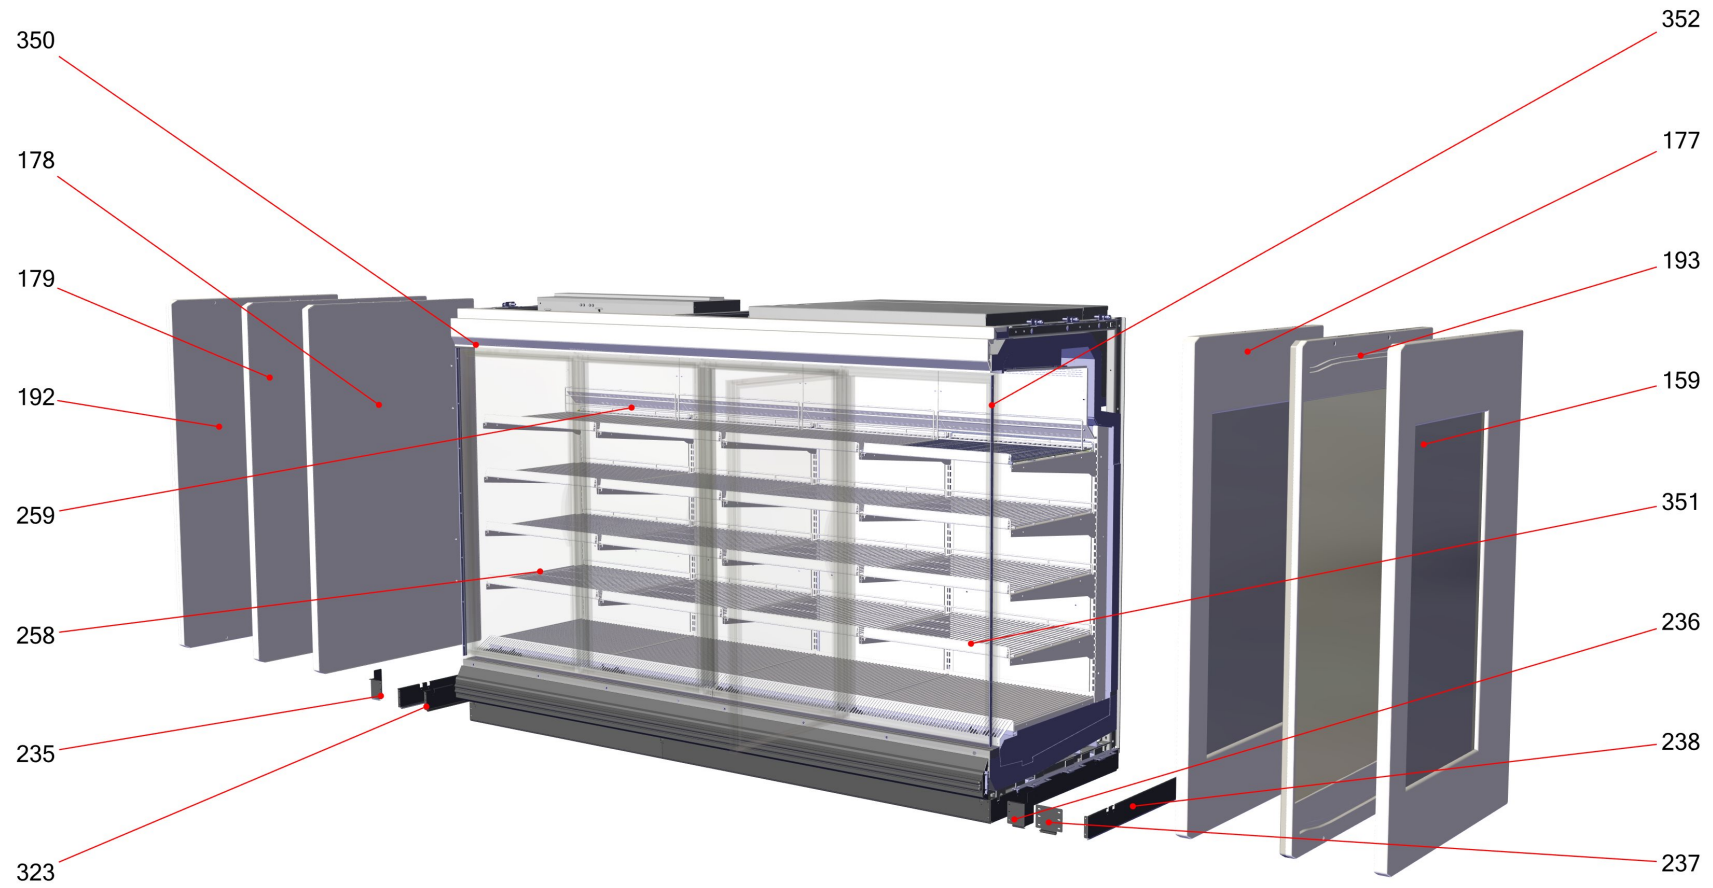

Accessories VENTO (360935)

Accessories VENTO (360935)

Item no.	Article no.	Description	Quantity	Unit
	361102	accessory box Vento Freeze V2	1	ST
	360913	mountingkit sidewall Vento Freeze le/ri V2	1	ST
159	368583	sidewall panorama Vento L8 Roll-In right 9010	1	ST
177	360973	side wall Panorama le/ri Freeze L7 white 9010	1	ST
178	360974	sidewall full glass le/ri plasticFreezeL7white9010	1	ST
179	368582	sidewall full Vento FreezeL7+100 Le/Ri white9010	1	ST
192	360975	separation wall full Freeze to Freeze	1	ST
193	360876	separation wall L/R L8 mirror.FreezeL7 white9010	1	ST
235	360375	kickplate end left Freeze/Roll-In NCS6500	1	ST
236	360380	kickplate end right Freeze/Roll-In NCS6500	1	ST
237	361109	kick plate adapter Freeze Uni.NCS6500	1	ST
238	360987	kick plate set side +100mm Freeze NCS6500	2	ST
258	360977	grid shelf top + holder Freeze650 V2 white9010	1	ST
259	373122	grid shelf top Frezze 650 V2 white 9010	1	ST
323	360572	kickplate set side Freeze NCS6500	2	ST
350	369286	scanning rail 780x60 clear/adhesive	1	ST
350	360592	scanning rail 780x40 clear/adhesive	1	ST
351	369285	scanning rail grid 732x60mm	1	ST
351	337577	scanning rail grid 742x41,5mm	1	ST
352	367046	cover strip doorframe side Vento Freeze	2	ST