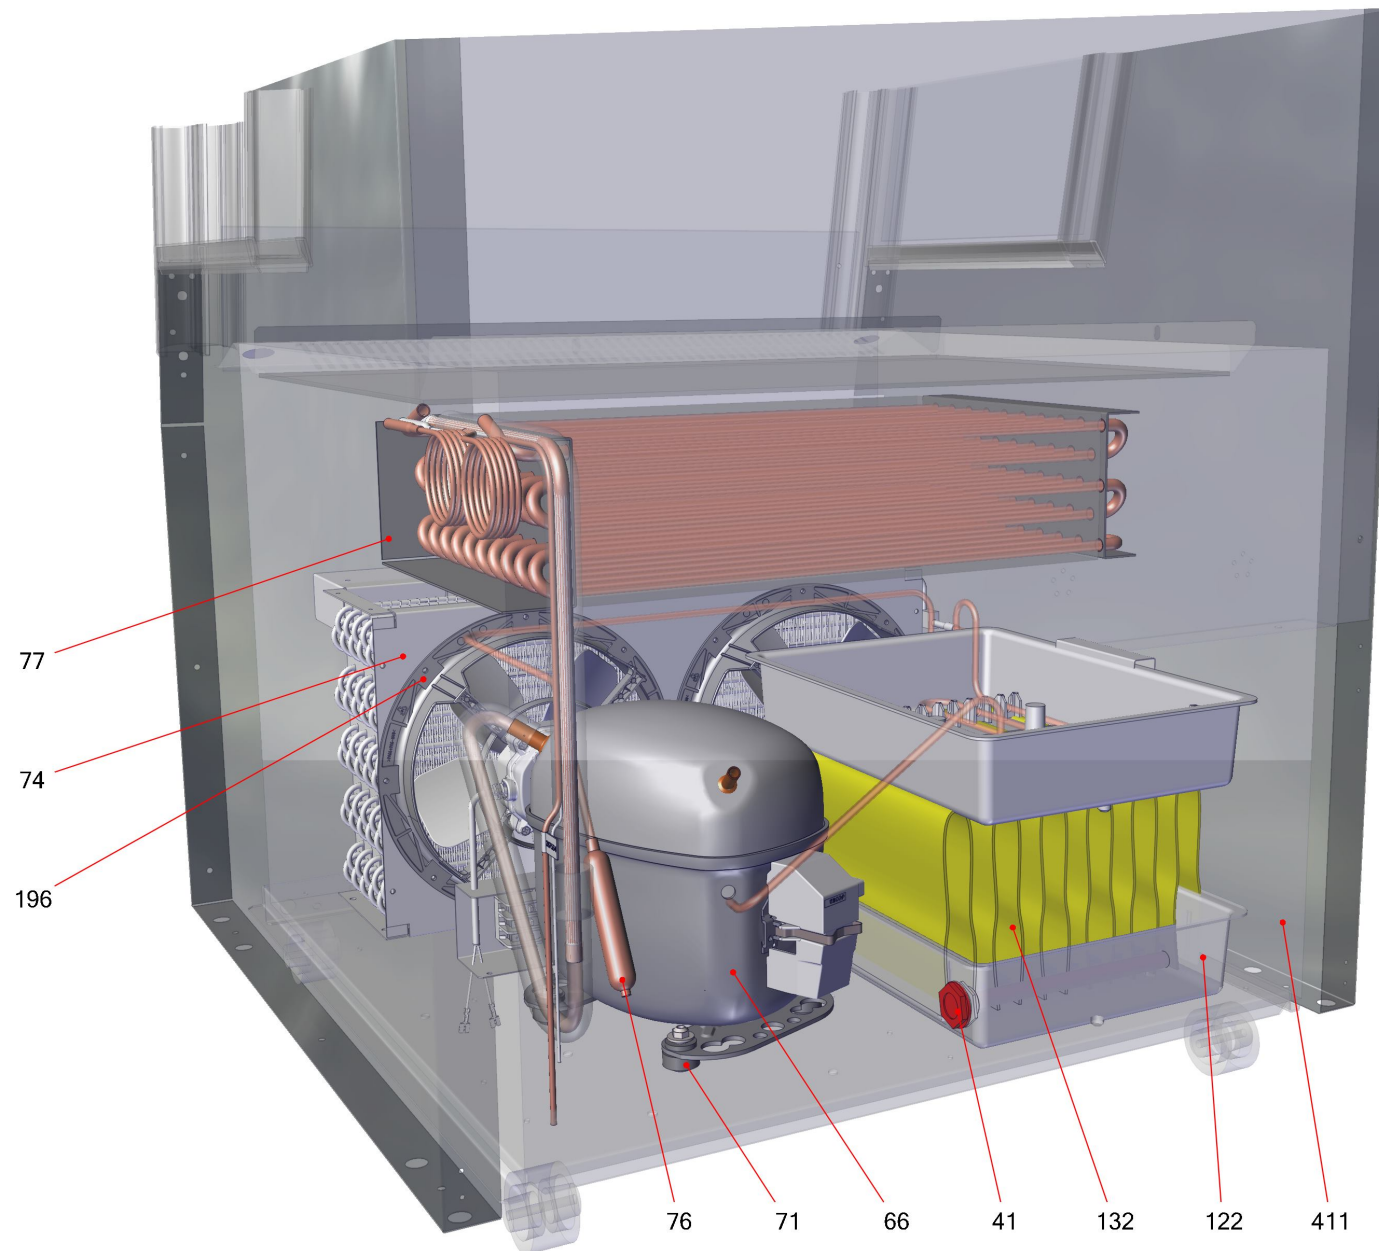

801475

801475

Table of contents

Basic unit AC-W (404912)	4
Refrigeration AC-COOLER (404913)	6
Electrics AC-W (404914)	8

Basic unit AC-W (404912)

Basic unit AC-W (404912)

Item no.	Article no.	Description	Quantity	Unit
2	200348	castor socket AC-S/M R290	2	ST
3	289834	castor 50/L/N	4	ST
12	395515	air grill AC-S/W Nam black7021	1	ST
54	299267	divider disk front 806x120x4mm	1	ST
54	300382	edge protector frontglass AC-W 768mm black7021	1	ST
81	203025	fan blade UL DM200 4VEA009/IMB	2	ST
150	201023	cover below AC-W black7021	1	ST
151	201022	cover top AC-W black7021	1	ST
257	223556	roller blind with handle black 786x950mm	1	ST

Refrigeration AC-COOLER (404913)

Refrigeration AC-COOLER (404913)

Item no.	Article no.	Description	Quantity	Unit
41	417549	tube heater HT SPA PT73169 AC NAM 290	1	ST
66	404911	compressor Secop SCE18MNX 115-127V/60hz	1	ST
71	5039	rubber pad compressor black	1	ST
74	292180	wire condenser AC-M	1	ST
76	390765	filter dryer 6,2/4,1 10G	1	ST
77	372230	fin evaporator Propan AC-S	1	ST
80	442365	LÜFTER DIAG. EBM TYP.K1G200-AA84-24 SP	1	ST
122	292287	evaporator box withoutOverflow	1	ST
122	298154	evaporator box drilled	1	ST
132	365516	spongecloth 250g/cm ² 26,5x31,5 x6	1	ST
411	370513	cooling cassette AC-M Nam 115V 60Hz R290	1	ST

Electrics AC-W (404914)

Item no.	Article no.	Description	Quantity	Unit
47	296646	reed-relay + connector	1	ST
59	309594	LED driver 100-240V/80W/50-60 HZ	1	ST
61	342486	shelf lightning LTG SL 780SAT-4.5-6 24V	4	ST
80	370810	fan motor AC-S/M/W Nam NU 4-13-1 UL	2	ST
93	384478	connection cable LTG IEC SJT3x16AWG 5-15P UL	1	ST
95	361696	controller Dixell XR60CX 4N0C5 120V V8.5	1	ST
108	289186	sensor temperature AC-M	1	ST
163	334120	switch Everel R290 SXL532A1H200W	1	ST