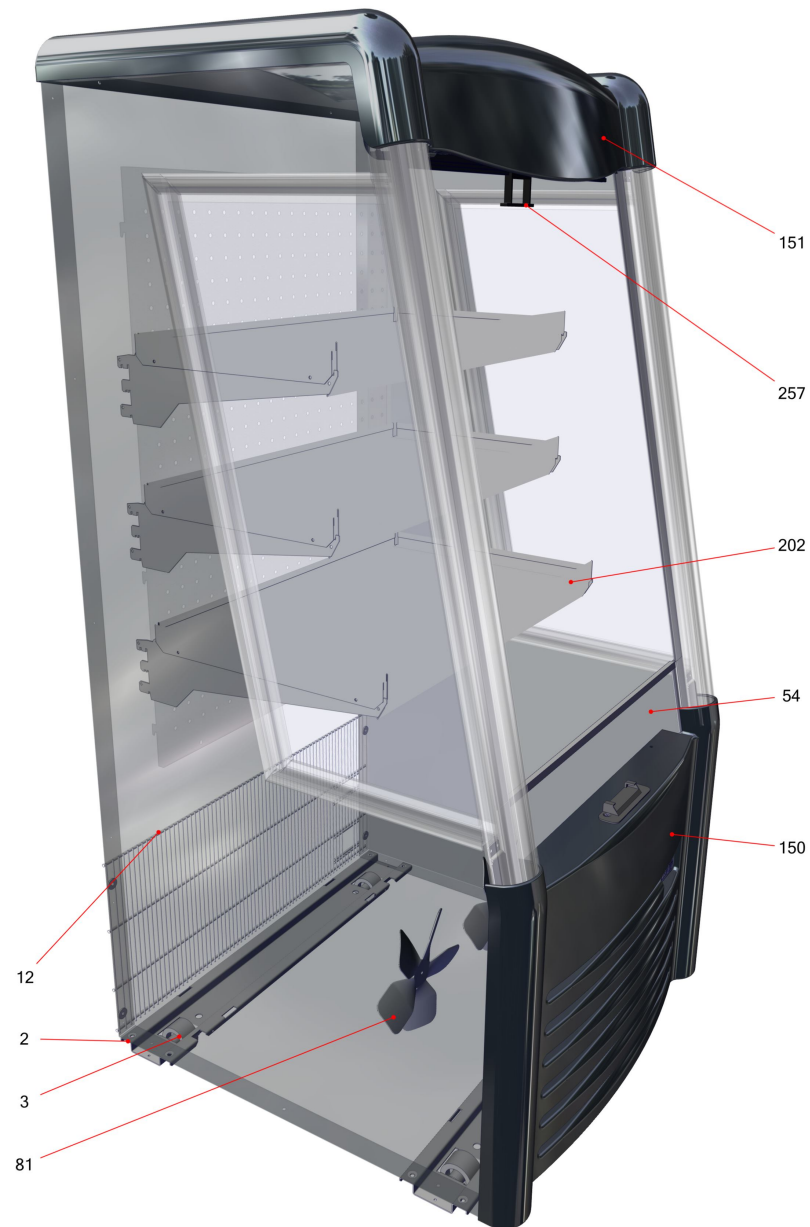

801475

801475

Table of contents

Basic unit AC-W (404912)	4
Refrigeration AC-COOLER (404913)	6
Electrics AC-W (404914)	8

Basic unit AC-W (404912)

Basic unit AC-W (404912)

Item no.	Article no.	Description	Quantity	Unit
2	200348	castor socket AC-S/M R290	2	ST
3	289834	castor 50/L/N	4	ST
12	395515	air grill AC-S/W Nam black7021	1	ST
54	299267	divider disk front 806x120x4mm	1	ST
54	300382	edge protector frontglass AC-W 768mm black7021	1	ST
81	203025	fan blade UL DM200 4VEA009/IMB	2	ST
150	201023	cover below AC-W black7021	1	ST
151	201022	cover top AC-W black7021	1	ST
257	223556	roller blind with handle black 786x950mm	1	ST

Refrigeration AC-COOLER (404913)

Refrigeration AC-COOLER (404913)

Item no.	Article no.	Description	Quantity	Unit
41	417549	tube heater HT SPA PT73169 AC NAM 290	1	ST
66	404911	compressor Secop SCE18MNX 115-127V/60hz	1	ST
71	5039	rubber pad compressor black	1	ST
74	292180	wire condenser AC-M	1	ST
76	390765	filter dryer 6,2/4,1 10G	1	ST
77	372230	fin evaporator Propan AC-S	1	ST
80	442365	LÜFTER DIAG. EBM TYP.K1G200-AA84-24 SP	1	ST
122	292287	evaporator box withoutOverflow	1	ST
122	298154	evaporator box drilled	1	ST
132	365516	spongecloth 250g/cm ² 26,5x31,5 x6	1	ST
411	370513	cooling cassette AC-M Nam 115V 60Hz R290	1	ST

Electrics AC-W (404914)

Item no.	Article no.	Description	Quantity	Unit
47	296646	reed-relay + connector	1	ST
59	309594	LED driver 100-240V/80W/50-60 HZ	1	ST
61	342486	shelf lightning LTG SL 780SAT-4.5-6 24V	4	ST
80	370810	fan motor AC-S/M/W Nam NU 4-13-1 UL	2	ST
93	384478	connection cable LTG IEC SJT3x16AWG 5-15P UL	1	ST
95	361696	controller Dixell XR60CX 4N0C5 120V V8.5	1	ST
108	289186	sensor temperature AC-M	1	ST
163	334120	switch Everel R290 SXL532A1H200W	1	ST