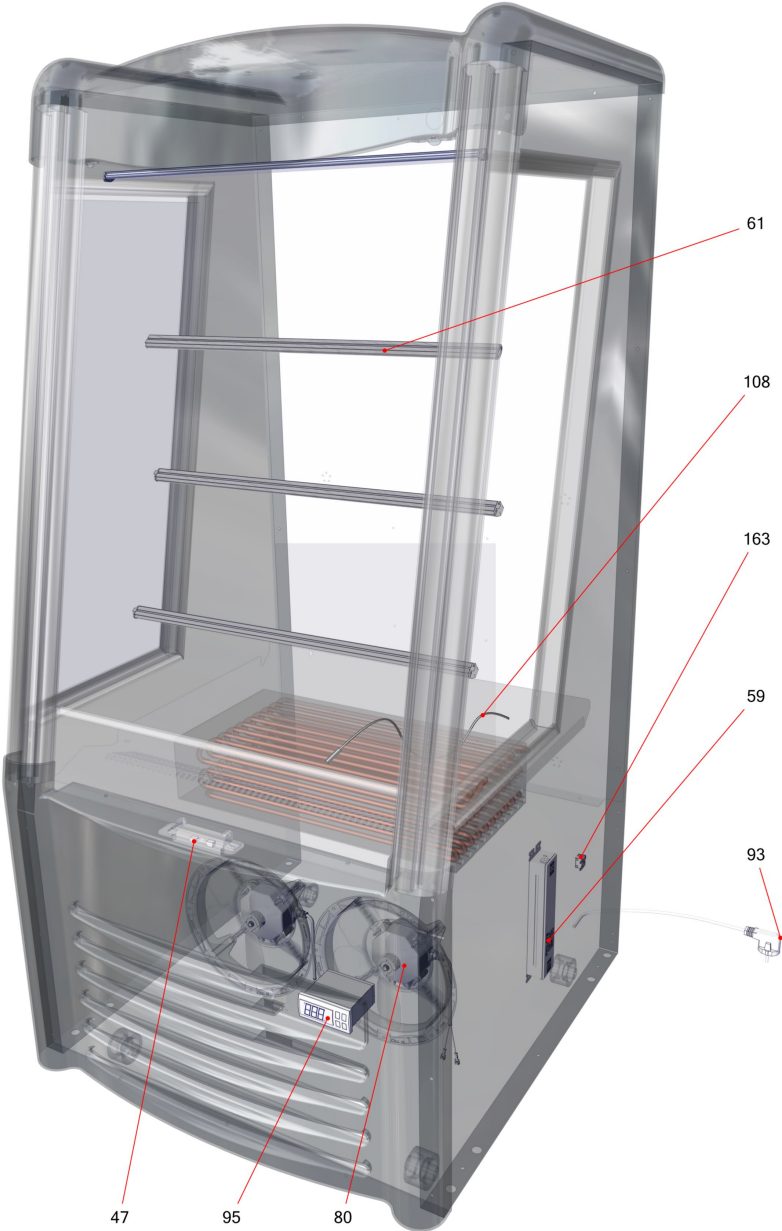

801475

801475

Table of contents

Basic unit AC-W (404912)	4
Refrigeration AC-COOLER (404913)	6
Electrics AC-W (404914)	8

Basic unit AC-W (404912)

Basic unit AC-W (404912)

Item no.	Article no.	Description	Quantity	Unit
2	200348	castor socket AC-S/M R290	2	ST
3	289834	castor 50/L/N	4	ST
12	395515	air grill AC-S/W Nam black7021	1	ST
54	299267	divider disk front 806x120x4mm	1	ST
54	300382	edge protector frontglass AC-W 768mm black7021	1	ST
81	203025	fan blade UL DM200 4VEA009/IMB	2	ST
150	201023	cover below AC-W black7021	1	ST
151	201022	cover top AC-W black7021	1	ST
257	223556	roller blind with handle black 786x950mm	1	ST

Refrigeration AC-COOLER (404913)

Refrigeration AC-COOLER (404913)

Item no.	Article no.	Description	Quantity	Unit
41	417549	tube heater HT SPA PT73169 AC NAM 290	1	ST
66	404911	compressor Secop SCE18MNX 115-127V/60hz	1	ST
71	5039	rubber pad compressor black	1	ST
74	292180	wire condenser AC-M	1	ST
76	390765	filter dryer 6,2/4,1 10G	1	ST
77	372230	fin evaporator Propan AC-S	1	ST
80	442365	LÜFTER DIAG. EBM TYP.K1G200-AA84-24 SP	1	ST
122	292287	evaporator box withoutOverflow	1	ST
122	298154	evaporator box drilled	1	ST
132	365516	spongecloth 250g/cm ² 26,5x31,5 x6	1	ST
411	370513	cooling cassette AC-M Nam 115V 60Hz R290	1	ST

Electrics AC-W (404914)

Item no.	Article no.	Description	Quantity	Unit
47	296646	reed-relay + connector	1	ST
59	309594	LED driver 100-240V/80W/50-60 HZ	1	ST
61	342486	shelf lightning LTG SL 780SAT-4.5-6 24V	4	ST
80	370810	fan motor AC-S/M/W Nam NU 4-13-1 UL	2	ST
93	384478	connection cable LTG IEC SJT3x16AWG 5-15P UL	1	ST
95	361696	controller Dixell XR60CX 4N0C5 120V V8.5	1	ST
108	289186	sensor temperature AC-M	1	ST
163	334120	switch Everel R290 SXL532A1H200W	1	ST