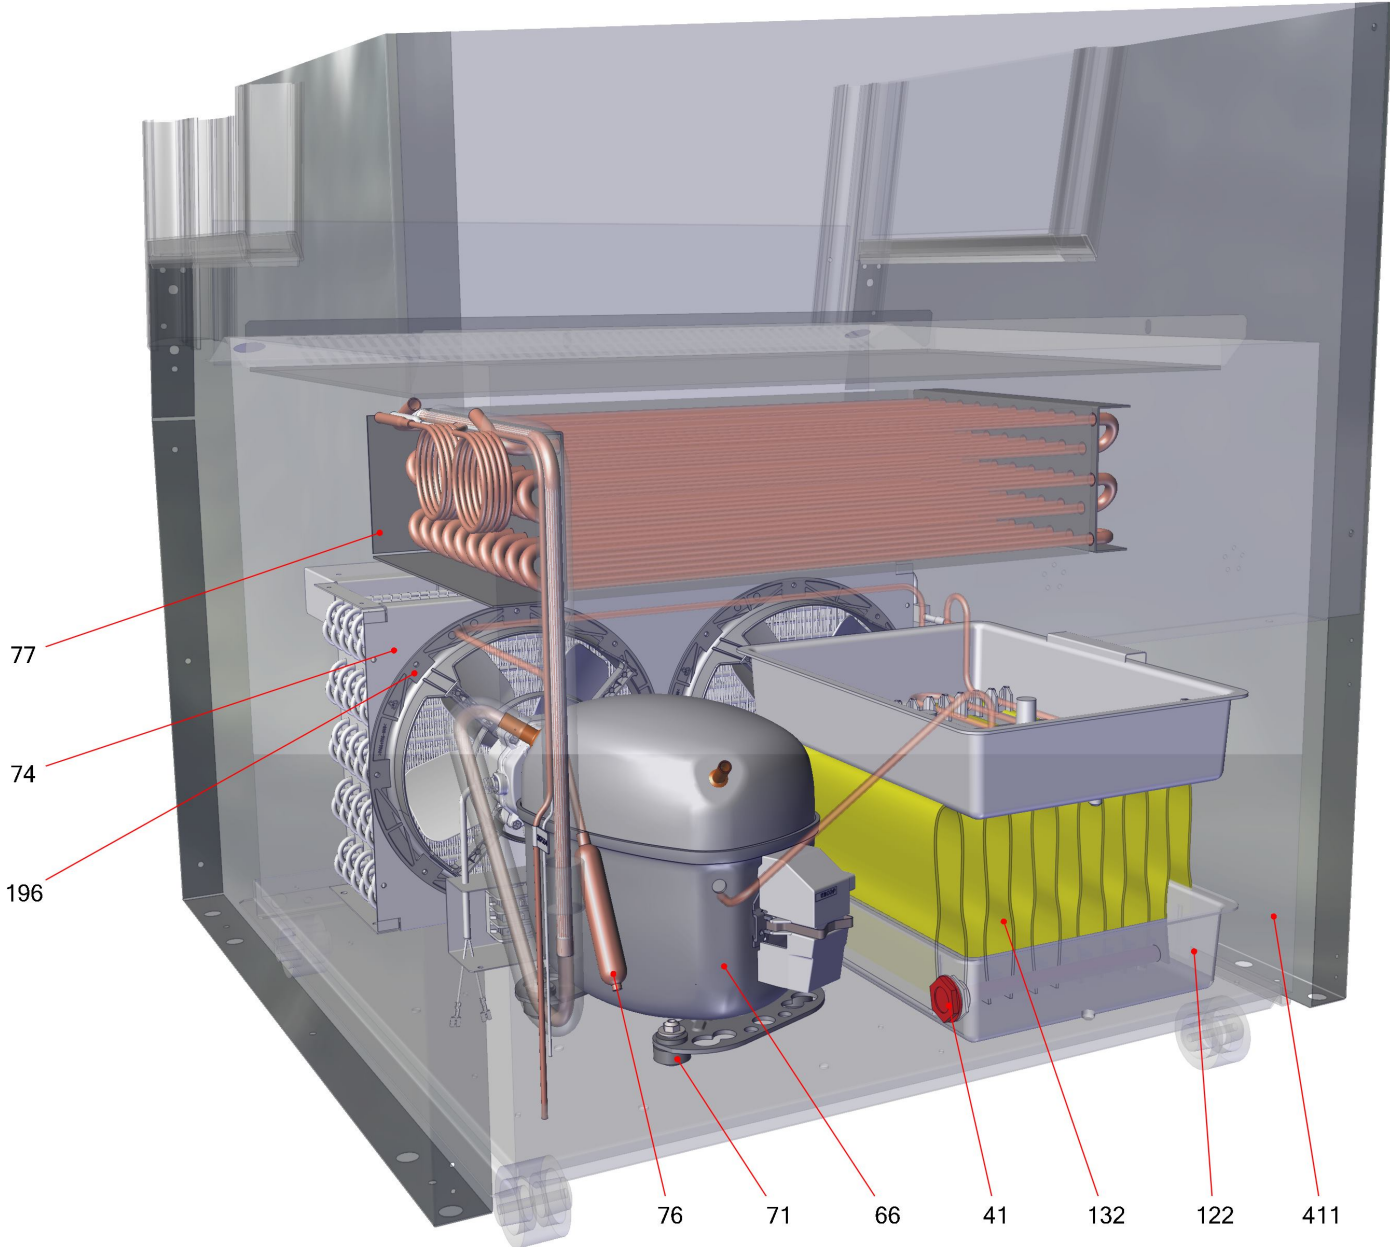

801474

801474

Table of contents

Basic unit AC-M (404915)	4
Refrigeration AC-COOLER (404913)	6
Electrics AC-M (404916)	8

Basic unit AC-M (404915)

Basic unit AC-M (404915)

Item no.	Article no.	Description	Quantity	Unit
2	200348	castor socket AC-S/M R290	2	ST
3	289834	castor 50/L/N	4	ST
12	395509	air grill AC-S/M Nam black7021	1	ST
54	373104	divider disk AC-S front 598x120x4mm	1	ST
81	203025	fan blade UL DM200 4VEA009/IMB	2	ST
150	294461	cover below AC-M black7021	1	ST
151	373015	cover top AC-M black7021	1	ST
257	427862	handle black for roller blind 217663	1	ST
257	217663	roller blind with handle black 578x1350mm	1	ST

Refrigeration AC-COOLER (404913)

Refrigeration AC-COOLER (404913)

Item no.	Article no.	Description	Quantity	Unit
41	417549	tube heater HT SPA PT73169 AC NAM 290	1	ST
66	404911	compressor Secop SCE18MNX 115-127V/60hz	1	ST
71	5039	rubber pad compressor black	1	ST
74	292180	wire condenser AC-M	1	ST
76	390765	filter dryer 6,2/4,1 10G	1	ST
77	372230	fin evaporator Propan AC-S	1	ST
80	442365	LÜFTER DIAG. EBM TYP.K1G200-AA84-24 SP	1	ST
122	292287	evaporator box without Overflow	1	ST
122	298154	evaporator box drilled	1	ST
132	365516	spongecloth 250g/cm ² 26,5x31,5 x6	1	ST
411	370513	cooling cassette AC-M Nam 115V 60Hz R290	1	ST

Electrics AC-M (404916)

Item no.	Article no.	Description	Quantity	Unit
47	296646	reed-relay + connector	1	ST
59	309594	LED driver 100-240V/80W/50-60 HZ	1	ST
61	342485	shelf lightning LTG SL 570SAT-3.5-6 24V	6	ST
80	370810	fan motor AC-S/M/W Nam NU 4-13-1 UL	2	ST
93	384478	connection cable LTG IEC SJT3x16AWG 5-15P UL	1	ST
95	361696	controller Dixell XR60CX 4N0C5 120V V8.5	1	ST
108	289186	sensor temperature AC-M	1	ST
128	390735	LED-strip Concord 24VDC AC Nam + cable 380lg	1	ST
163	334120	switch Everel R290 SXL532A1H200W	1	ST