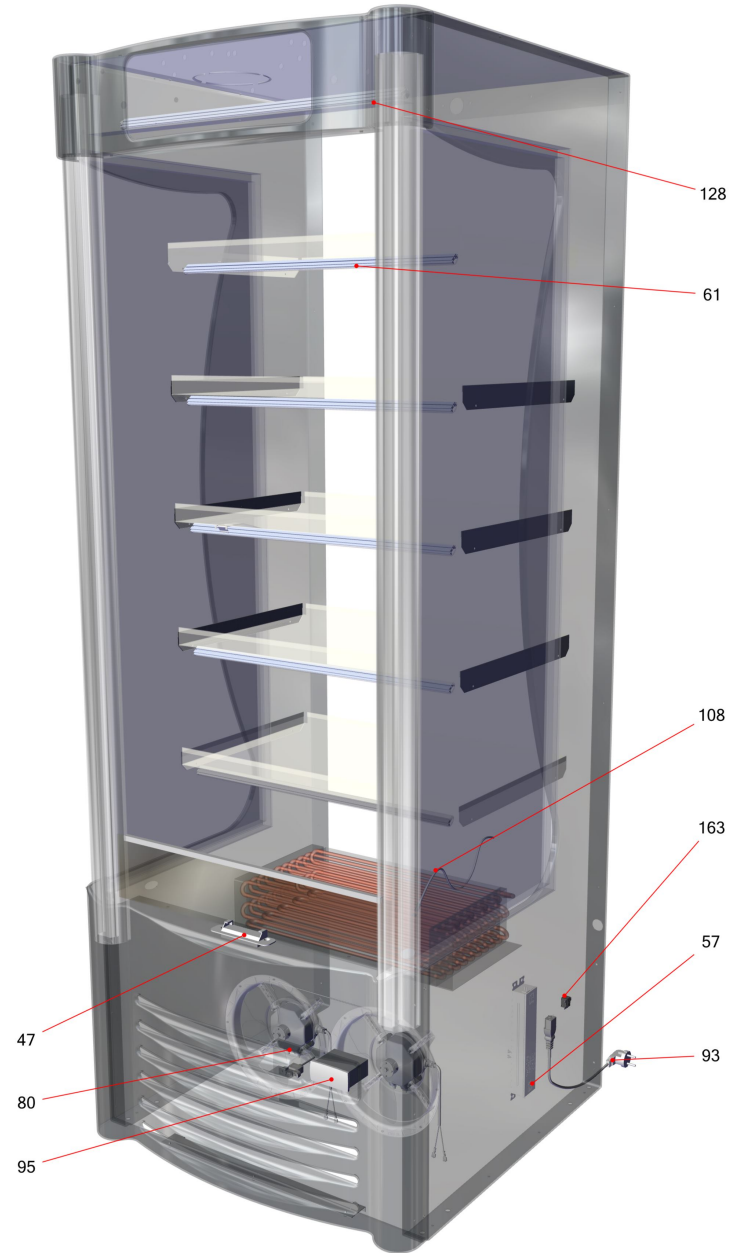

801474

801474

Table of contents

Basic unit AC-M (404915)	4
Refrigeration AC-COOLER (404913)	6
Electrics AC-M (404916)	8

Basic unit AC-M (404915)

Basic unit AC-M (404915)

Item no.	Article no.	Description	Quantity	Unit
2	200348	castor socket AC-S/M R290	2	ST
3	289834	castor 50/L/N	4	ST
12	395509	air grill AC-S/M Nam black7021	1	ST
54	373104	divider disk AC-S front 598x120x4mm	1	ST
81	203025	fan blade UL DM200 4VEA009/IMB	2	ST
150	294461	cover below AC-M black7021	1	ST
151	373015	cover top AC-M black7021	1	ST
257	427862	handle black for roller blind 217663	1	ST
257	217663	roller blind with handle black 578x1350mm	1	ST

Refrigeration AC-COOLER (404913)

Refrigeration AC-COOLER (404913)

Item no.	Article no.	Description	Quantity	Unit
41	417549	tube heater HT SPA PT73169 AC NAM 290	1	ST
66	404911	compressor Secop SCE18MNX 115-127V/60hz	1	ST
71	5039	rubber pad compressor black	1	ST
74	292180	wire condenser AC-M	1	ST
76	390765	filter dryer 6,2/4,1 10G	1	ST
77	372230	fin evaporator Propan AC-S	1	ST
80	442365	LÜFTER DIAG. EBM TYP.K1G200-AA84-24 SP	1	ST
122	292287	evaporator box without Overflow	1	ST
122	298154	evaporator box drilled	1	ST
132	365516	spongecloth 250g/cm ² 26,5x31,5 x6	1	ST
411	370513	cooling cassette AC-M Nam 115V 60Hz R290	1	ST

Electrics AC-M (404916)

Item no.	Article no.	Description	Quantity	Unit
47	296646	reed-relay + connector	1	ST
59	309594	LED driver 100-240V/80W/50-60 HZ	1	ST
61	342485	shelf lightning LTG SL 570SAT-3.5-6 24V	6	ST
80	370810	fan motor AC-S/M/W Nam NU 4-13-1 UL	2	ST
93	384478	connection cable LTG IEC SJT3x16AWG 5-15P UL	1	ST
95	361696	controller Dixell XR60CX 4N0C5 120V V8.5	1	ST
108	289186	sensor temperature AC-M	1	ST
128	390735	LED-strip Concord 24VDC AC Nam + cable 380lg	1	ST
163	334120	switch Everel R290 SXL532A1H200W	1	ST