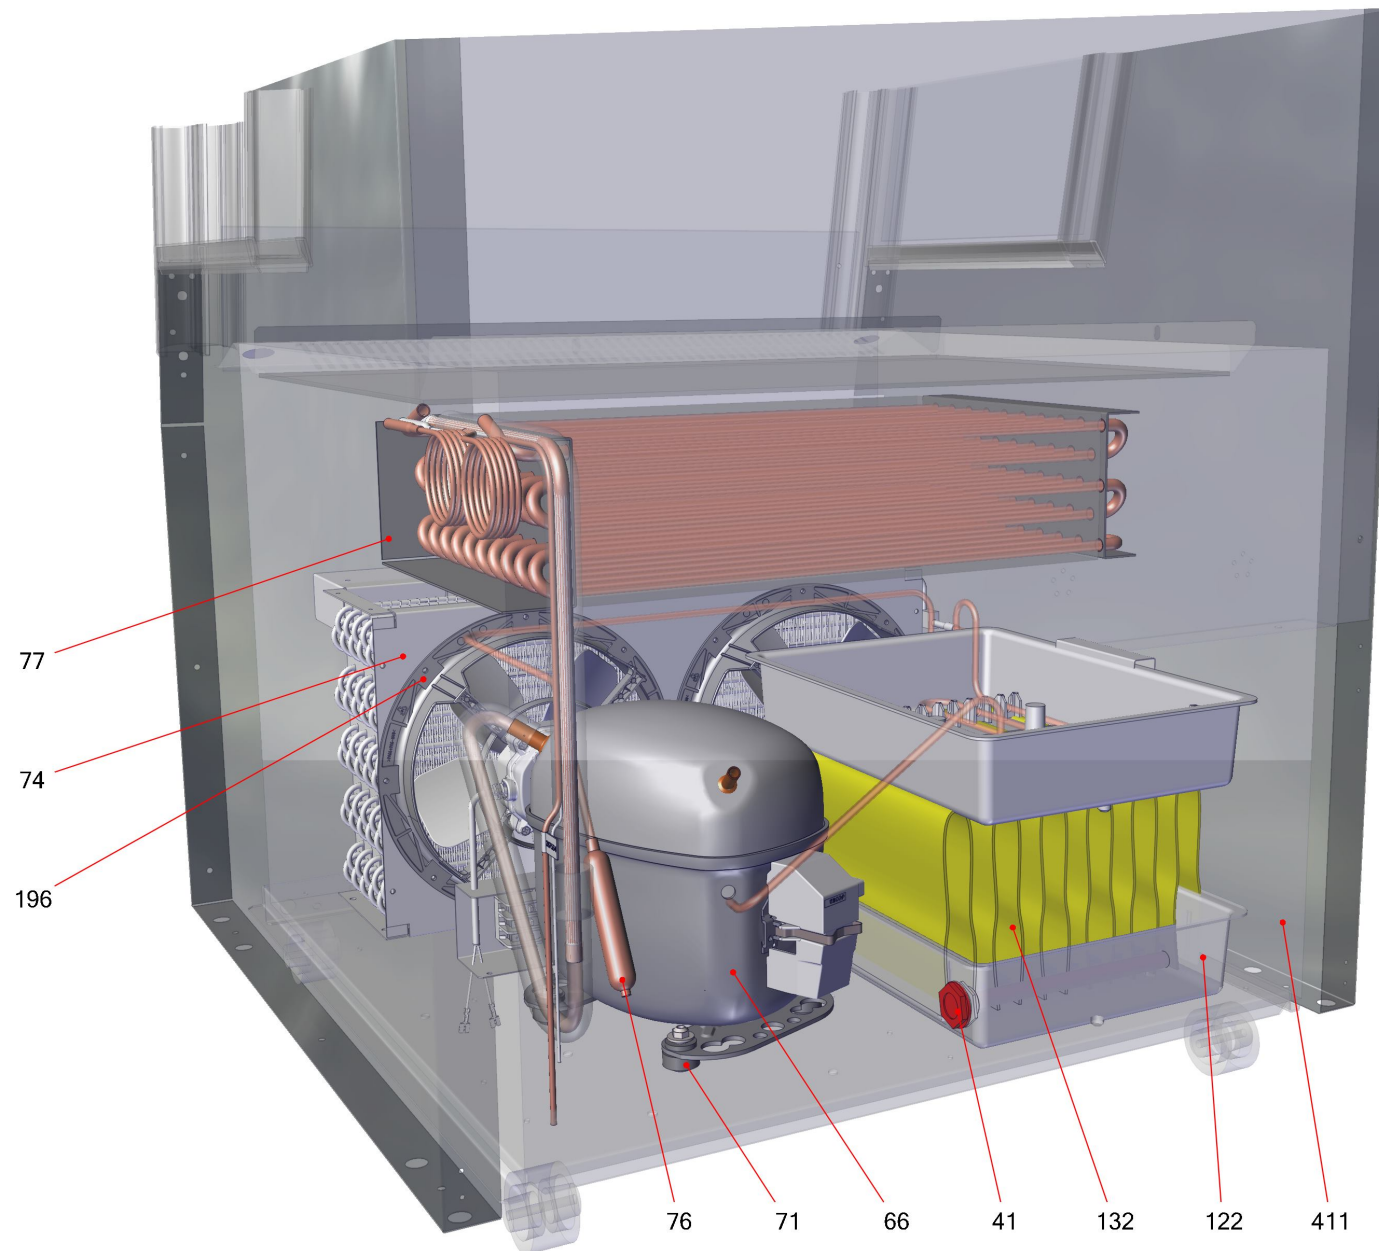

801473

801473

Table of contents

Basic unit AC-S (404908)	4
Refrigeration AC-COOLER (404913)	6
Electrics AC-S (404910)	8

Basic unit AC-S (404908)

Basic unit AC-S (404908)

Item no.	Article no.	Description	Quantity	Unit
2	200348	castor socket AC-S/M R290	2	ST
3	289834	castor 50/L/N	4	ST
12	395509	air grill AC-S/M Nam black7021	1	ST
54	373104	divider disk AC-S front 598x120x4mm	1	ST
81	203025	fan blade UL DM200 4VEA009/IMB	2	ST
150	296756	blind plastic grill AC-S grey7021	1	ST
151	296755	cover top AC-S black7021	1	ST
257	217663	roller blind with handle black 578x1350mm	1	ST
257	427862	handle black for roller blind 217663	1	ST

Refrigeration AC-COOLER (404913)

Refrigeration AC-COOLER (404913)

Item no.	Article no.	Description	Quantity	Unit
41	417549	tube heater HT SPA PT73169 AC NAM 290	1	ST
66	404911	compressor Secop SCE18MNX 115-127V/60hz	1	ST
71	5039	rubber pad compressor black	1	ST
74	292180	wire condenser AC-M	1	ST
76	390765	filter dryer 6,2/4,1 10G	1	ST
77	372230	fin evaporator Propan AC-S	1	ST
80	442365	LÜFTER DIAG. EBM TYP.K1G200-AA84-24 SP	1	ST
122	292287	evaporator box without Overflow	1	ST
122	298154	evaporator box drilled	1	ST
132	365516	spongecloth 250g/cm ² 26,5x31,5 x6	1	ST
411	370513	cooling cassette AC-M Nam 115V 60Hz R290	1	ST

Electrics AC-S (404910)

Item no.	Article no.	Description	Quantity	Unit
47	296646	reed-relay + connector	1	ST
59	309594	LED driver 100-240V/80W/50-60 HZ	1	ST
61	342485	shelf lightning LTG SL 570SAT-3.5-6 24V	4	ST
80	370810	fan motor AC-S/M/W Nam NU 4-13-1 UL	2	ST
93	214087	connection cable 16D H05VV-F3G1,5 3,5m grey	1	ST
95	361696	controller Dixell XR60CX 4N0C5 120V V8.5	1	ST
108	289186	sensor temperature AC-M	1	ST
163	334120	switch Everel R290 SXL532A1H200W	1	ST