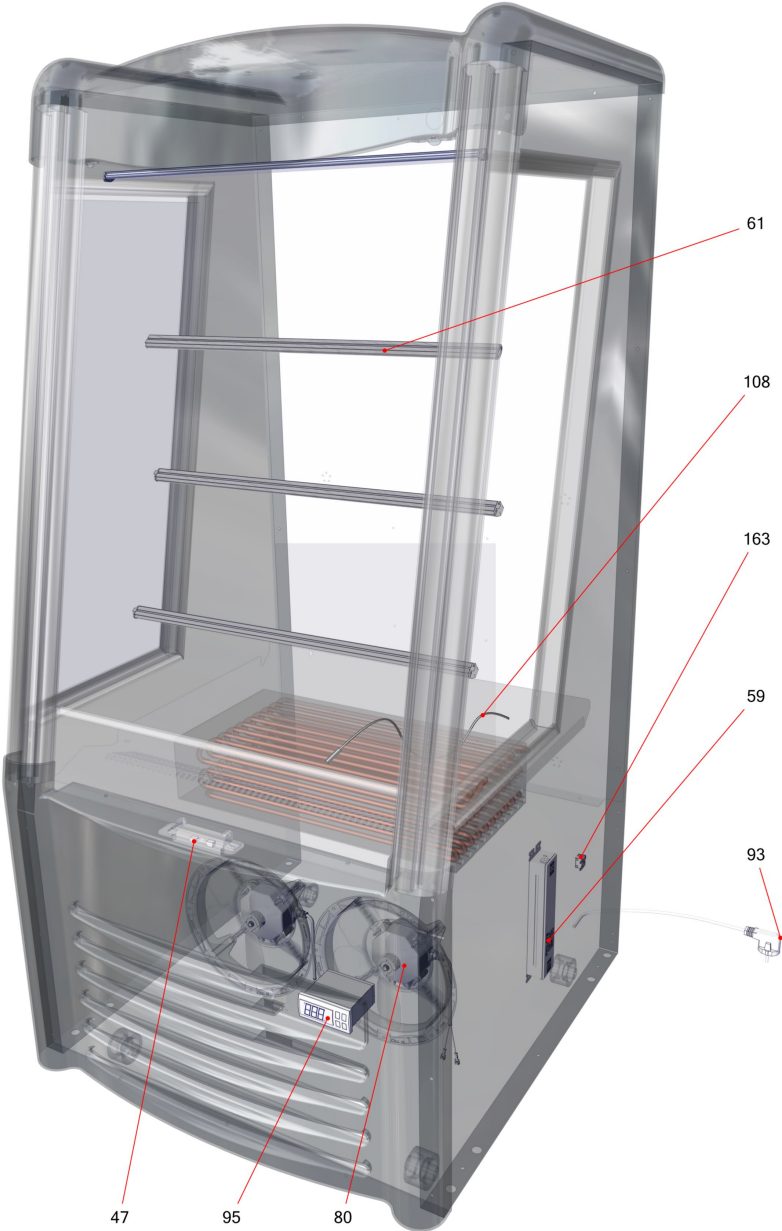

801473

801473

Table of contents

Basic unit AC-S (404908)	4
Refrigeration AC-COOLER (404913)	6
Electrics AC-S (404910)	8

Basic unit AC-S (404908)

Basic unit AC-S (404908)

Item no.	Article no.	Description	Quantity	Unit
2	200348	castor socket AC-S/M R290	2	ST
3	289834	castor 50/L/N	4	ST
12	395509	air grill AC-S/M Nam black7021	1	ST
54	373104	divider disk AC-S front 598x120x4mm	1	ST
81	203025	fan blade UL DM200 4VEA009/IMB	2	ST
150	296756	blind plastic grill AC-S grey7021	1	ST
151	296755	cover top AC-S black7021	1	ST
257	217663	roller blind with handle black 578x1350mm	1	ST
257	427862	handle black for roller blind 217663	1	ST

Refrigeration AC-COOLER (404913)

Refrigeration AC-COOLER (404913)

Item no.	Article no.	Description	Quantity	Unit
41	417549	tube heater HT SPA PT73169 AC NAM 290	1	ST
66	404911	compressor Secop SCE18MNX 115-127V/60hz	1	ST
71	5039	rubber pad compressor black	1	ST
74	292180	wire condenser AC-M	1	ST
76	390765	filter dryer 6,2/4,1 10G	1	ST
77	372230	fin evaporator Propan AC-S	1	ST
80	442365	LÜFTER DIAG. EBM TYP.K1G200-AA84-24 SP	1	ST
122	292287	evaporator box without Overflow	1	ST
122	298154	evaporator box drilled	1	ST
132	365516	spongecloth 250g/cm ² 26,5x31,5 x6	1	ST
411	370513	cooling cassette AC-M Nam 115V 60Hz R290	1	ST

Electrics AC-S (404910)

Item no.	Article no.	Description	Quantity	Unit
47	296646	reed-relay + connector	1	ST
59	309594	LED driver 100-240V/80W/50-60 HZ	1	ST
61	342485	shelf lightning LTG SL 570SAT-3.5-6 24V	4	ST
80	370810	fan motor AC-S/M/W Nam NU 4-13-1 UL	2	ST
93	214087	connection cable 16D H05VV-F3G1,5 3,5m grey	1	ST
95	361696	controller Dixell XR60CX 4N0C5 120V V8.5	1	ST
108	289186	sensor temperature AC-M	1	ST
163	334120	switch Everel R290 SXL532A1H200W	1	ST