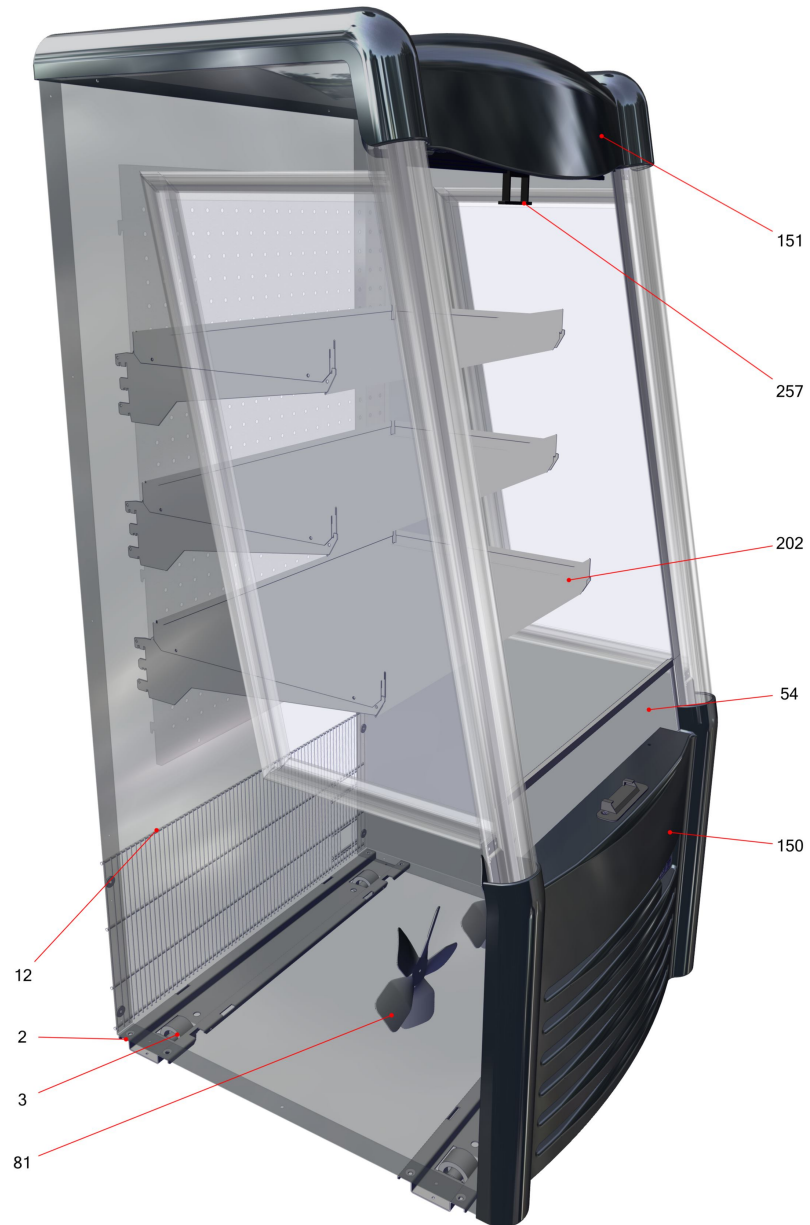

801473

801473

Table of contents

Basic unit AC-S (404908)	4
Refrigeration AC-COOLER (404913)	6
Electrics AC-S (404910)	8

Basic unit AC-S (404908)

Basic unit AC-S (404908)

Item no.	Article no.	Description	Quantity	Unit
2	200348	castor socket AC-S/M R290	2	ST
3	289834	castor 50/L/N	4	ST
12	395509	air grill AC-S/M Nam black7021	1	ST
54	373104	divider disk AC-S front 598x120x4mm	1	ST
81	203025	fan blade UL DM200 4VEA009/IMB	2	ST
150	296756	blind plastic grill AC-S grey7021	1	ST
151	296755	cover top AC-S black7021	1	ST
257	217663	roller blind with handle black 578x1350mm	1	ST
257	427862	handle black for roller blind 217663	1	ST

Refrigeration AC-COOLER (404913)

Refrigeration AC-COOLER (404913)

Item no.	Article no.	Description	Quantity	Unit
41	417549	tube heater HT SPA PT73169 AC NAM 290	1	ST
66	404911	compressor Secop SCE18MNX 115-127V/60hz	1	ST
71	5039	rubber pad compressor black	1	ST
74	292180	wire condenser AC-M	1	ST
76	390765	filter dryer 6,2/4,1 10G	1	ST
77	372230	fin evaporator Propan AC-S	1	ST
80	442365	LÜFTER DIAG. EBM TYP.K1G200-AA84-24 SP	1	ST
122	292287	evaporator box without Overflow	1	ST
122	298154	evaporator box drilled	1	ST
132	365516	spongecloth 250g/cm ² 26,5x31,5 x6	1	ST
411	370513	cooling cassette AC-M Nam 115V 60Hz R290	1	ST

Electrics AC-S (404910)

Item no.	Article no.	Description	Quantity	Unit
47	296646	reed-relay + connector	1	ST
59	309594	LED driver 100-240V/80W/50-60 HZ	1	ST
61	342485	shelf lightning LTG SL 570SAT-3.5-6 24V	4	ST
80	370810	fan motor AC-S/M/W Nam NU 4-13-1 UL	2	ST
93	214087	connection cable 16D H05VV-F3G1,5 3,5m grey	1	ST
95	361696	controller Dixell XR60CX 4N0C5 120V V8.5	1	ST
108	289186	sensor temperature AC-M	1	ST
163	334120	switch Everel R290 SXL532A1H200W	1	ST